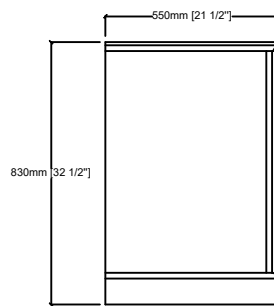

DUKES 80"

Length: 80"
Width: 22"
Height: 34"

MIRROR

TOP

FRONT VIEW

BACK VIEW

SIDE VIEW

LD342280