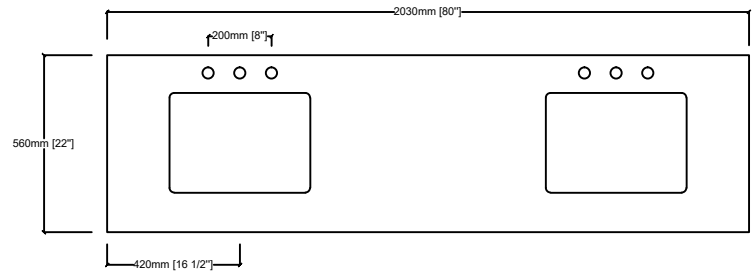

DUKES 80"

Length: 80"
Width: 22"
Height: 34"

MIRROR

TOP

FRONT VIEW

BACK VIEW

SIDE VIEW

LD342280