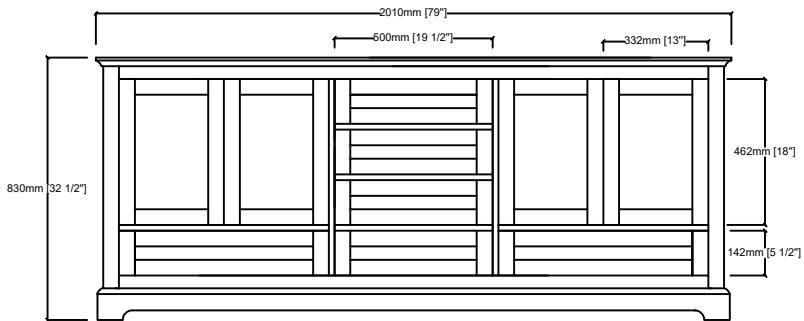

DUKES 80"

Length: 80"
Width: 22"
Height: 34"

MIRROR

TOP

FRONT VIEW

BACK VIEW

SIDE VIEW

LD342280