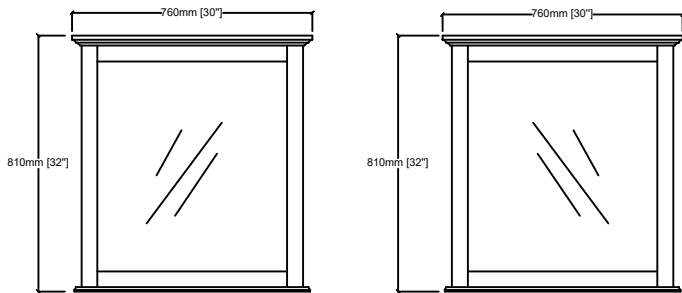

DUKES 80"

Length: 80"
Width: 22"
Height: 34"

MIRROR

TOP

FRONT VIEW

BACK VIEW

SIDE VIEW

LD342280