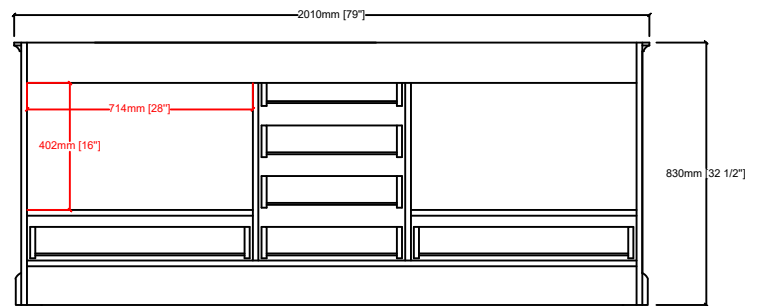

DUKES 80"

Length: 80"
Width: 22"
Height: 34"

MIRROR

TOP

FRONT VIEW

BACK VIEW

SIDE VIEW

LD342280