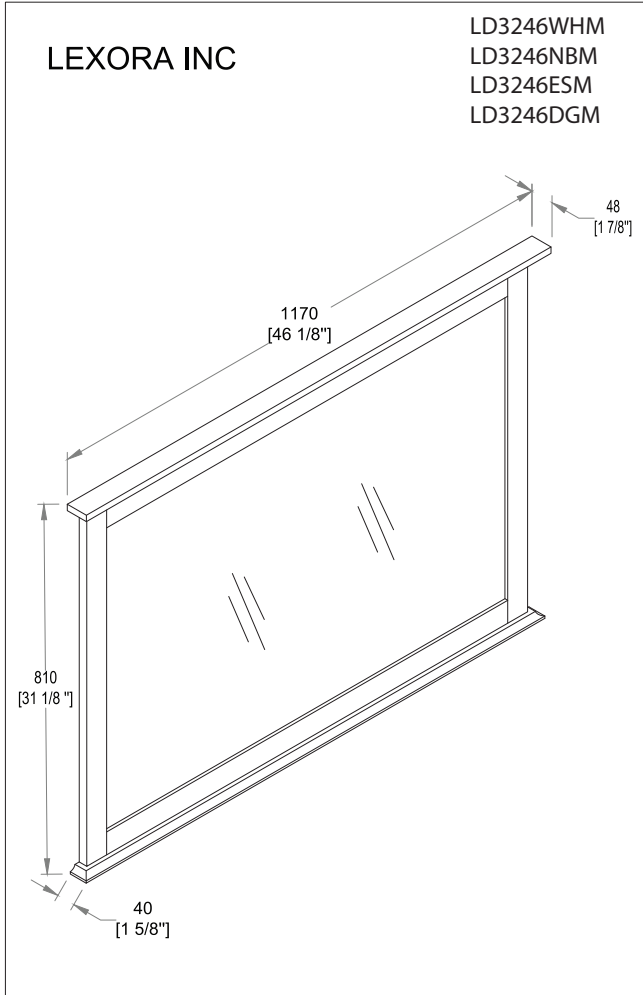

Dukes 46"

LEXORA®
HOME DECOR & HOME FURNISHINGS

HARDWARE			
No.	Draw		Qty
A		(Ø8*30)	2
B		(Ø4*50)	2