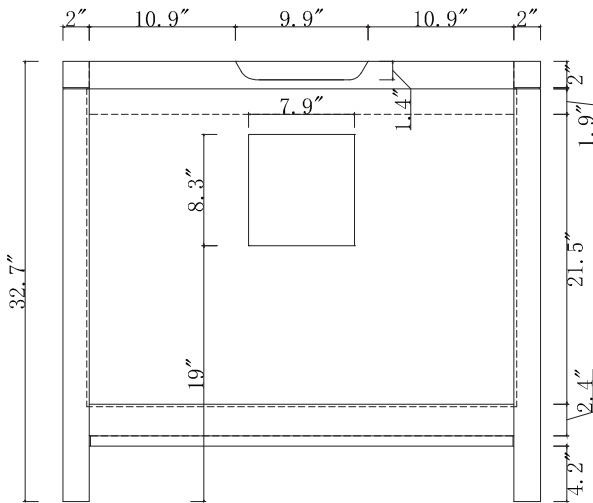

All dimensions and specifications are approximate and subject to change without notice.

BACK

SIDE

AVANT
STYLES

SPECIFICATIONS

www.avant-styles.com

SKU: KS-70036

REV1.13.18