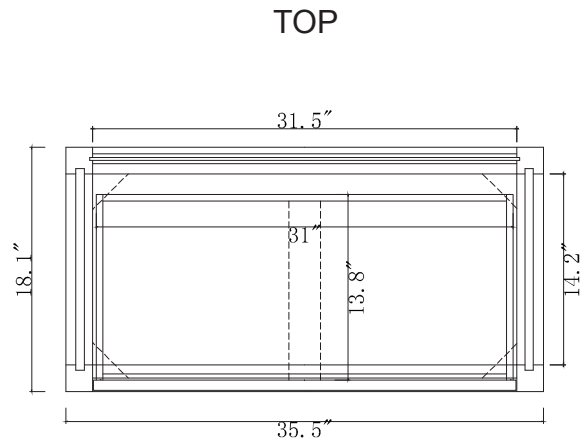

All dimensions and specifications are approximate and subject to change without notice.

BACK

SIDE

AVANT
STYLES

SPECIFICATIONS

www.avant-styles.com

SKU: KS-70036

REV1.13.18