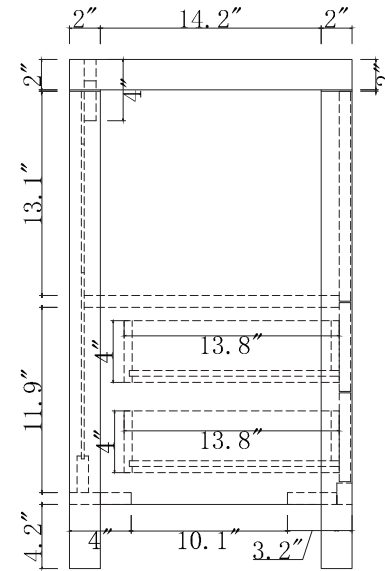

All dimensions and specifications are approximate and subject to change without notice.

BACK

SIDE

AVANT
STYLES

SPECIFICATIONS

www.avant-styles.com

SKU: KS-70036

REV1.13.18