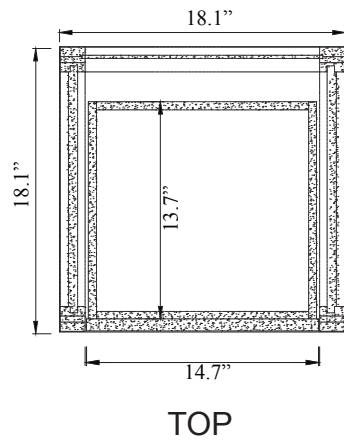

AVANT
STYLES

SPECIFICATIONS

www.avant-styles.com

SKU: KSC-700

REV1.13.18

NOTES

Countertops are not shown in these diagrams. (Cabinet Only)
Do not expose the surface of the cabinet to corrosive liquids or direct sunlight.
All dimensions and specifications are approximate and subject to change without notice.