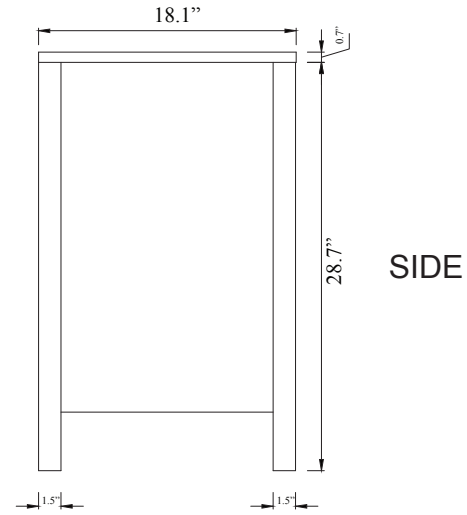

AVANT
STYLES

SPECIFICATIONS

www.avant-styles.com

SKU: KSC-700

REV1.13.18

NOTES

Countertops are not shown in these diagrams. (Cabinet Only)
Do not expose the surface of the cabinet to corrosive liquids or direct sunlight.
All dimensions and specifications are approximate and subject to change without notice.