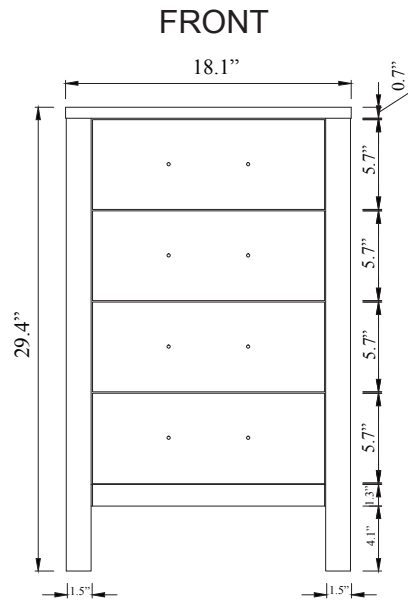

AVANT
STYLES

SPECIFICATIONS

www.avant-styles.com

SKU: KSC-700

REV1.13.18

NOTES

Countertops are not shown in these diagrams. (Cabinet Only)
Do not expose the surface of the cabinet to corrosive liquids or direct sunlight.
All dimensions and specifications are approximate and subject to change without notice.