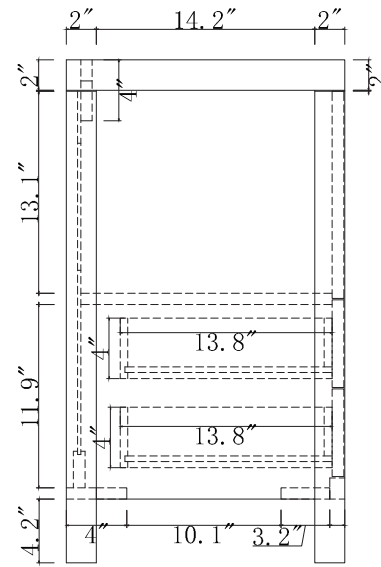

**AVANT**  
STYLES

**SPECIFICATIONS**

[www.avant-styles.com](http://www.avant-styles.com)

**SKU:** KS-70068

REV1.13.18

**NOTES**

Countertops are not shown in these diagrams. (Cabinet Only)  
Do not expose the surface of the cabinet to corrosive liquids or direct sunlight.  
All dimensions and specifications are approximate and subject to change without notice.

TOP

SIDE

BACK

**AVANT**  
STYLES

**SPECIFICATIONS**

[www.avant-styles.com](http://www.avant-styles.com)

**SKU:** KS-70032

REV1.13.18