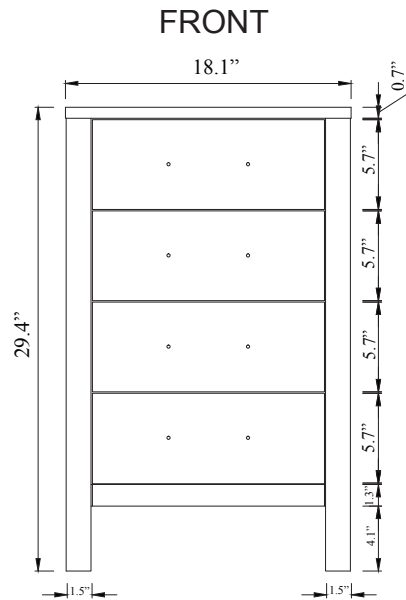

AVANT
STYLES

SPECIFICATIONS

www.avant-styles.com

SKU: KSC-700

REV1.13.18

NOTES

Countertops are not shown in these diagrams. (Cabinet Only)
Do not expose the surface of the cabinet to corrosive liquids or direct sunlight.
All dimensions and specifications are approximate and subject to change without notice.