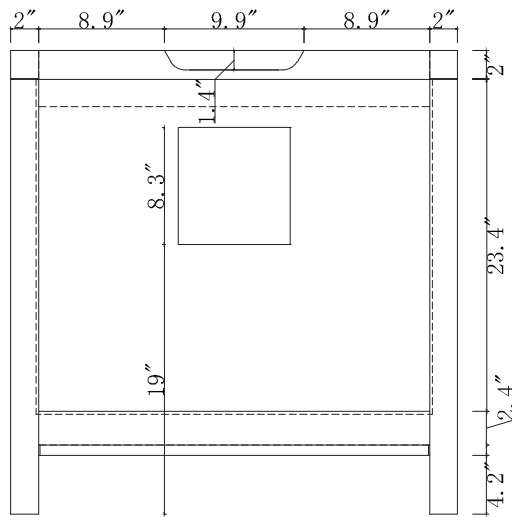

**AVANT**  
STYLES

**SPECIFICATIONS**

[www.avant-styles.com](http://www.avant-styles.com)

**SKU:** KS-70068

REV1.13.18

**NOTES**

Countertops are not shown in these diagrams. (Cabinet Only)  
Do not expose the surface of the cabinet to corrosive liquids or direct sunlight.  
All dimensions and specifications are approximate and subject to change without notice.

TOP

SIDE

BACK

**AVANT**  
STYLES

**SPECIFICATIONS**

[www.avant-styles.com](http://www.avant-styles.com)

**SKU:** KS-70032

REV1.13.18