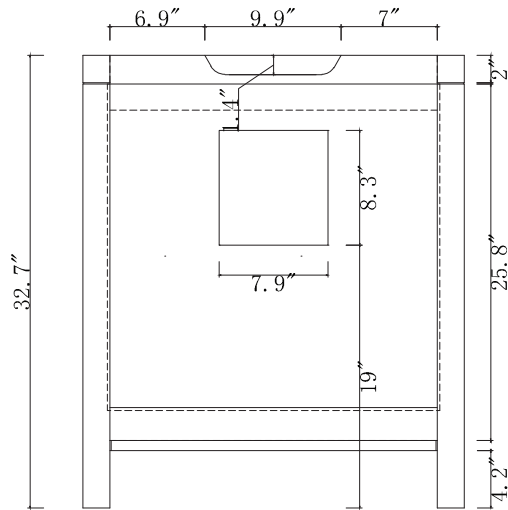

**AVANT**  
STYLES

**SPECIFICATIONS**

[www.avant-styles.com](http://www.avant-styles.com)

**SKU:** KS-70064

REV1.13.18

**NOTES**

Countertops are not shown in these diagrams. (Cabinet Only)  
Do not expose the surface of the cabinet to corrosive liquids or direct sunlight.  
All dimensions and specifications are approximate and subject to change without notice.

TOP

SIDE

BACK

**AVANT**  
STYLES

**SPECIFICATIONS**

[www.avant-styles.com](http://www.avant-styles.com)

**SKU:** KS-70028

REV1.13.18