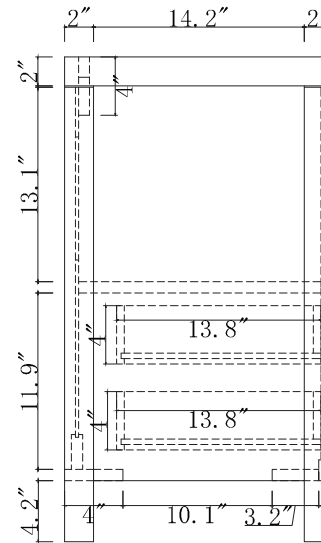

**AVANT**  
STYLES

**SPECIFICATIONS**

[www.avant-styles.com](http://www.avant-styles.com)

**SKU:** KS-70060

REV1.13.18

**NOTES**

Countertops are not shown in these diagrams. (Cabinet Only)  
Do not expose the surface of the cabinet to corrosive liquids or direct sunlight.  
All dimensions and specifications are approximate and subject to change without notice.

TOP

SIDE

BACK

**AVANT**  
STYLES

**SPECIFICATIONS**

[www.avant-styles.com](http://www.avant-styles.com)

**SKU:** KS-70024

REV1.13.18