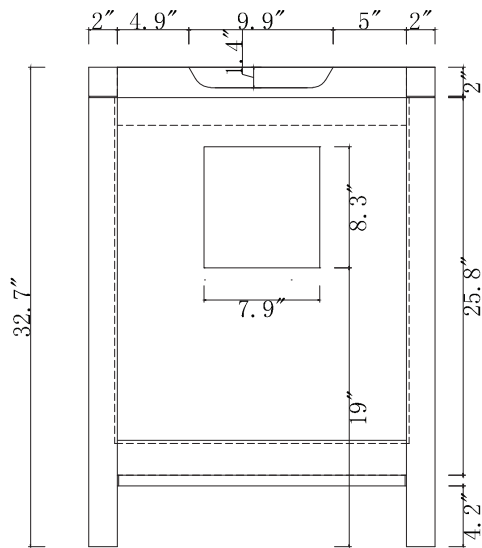

**AVANT**  
STYLES

**SPECIFICATIONS**

[www.avant-styles.com](http://www.avant-styles.com)

**SKU:** KS-70060

REV1.13.18

**NOTES**

Countertops are not shown in these diagrams. (Cabinet Only)  
Do not expose the surface of the cabinet to corrosive liquids or direct sunlight.  
All dimensions and specifications are approximate and subject to change without notice.

TOP

SIDE

BACK

**AVANT**  
STYLES

**SPECIFICATIONS**

[www.avant-styles.com](http://www.avant-styles.com)

**SKU:** KS-70024

REV1.13.18