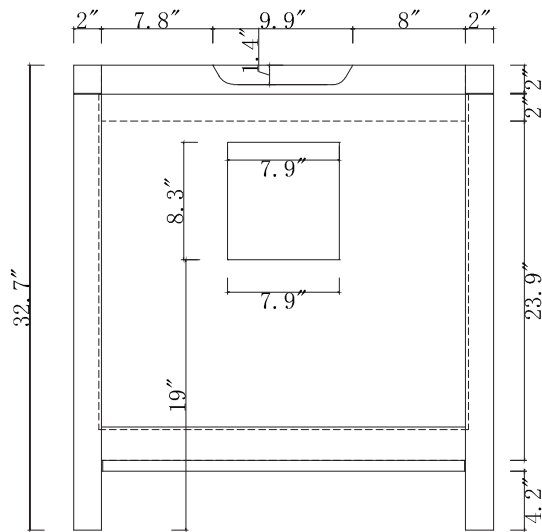

TOP

SIDE

BACK

AVANT
STYLES

SPECIFICATIONS

www.avant-styles.com

SKU: KS-70030

REV1.13.18

NOTES

Countertops are not shown in these diagrams. (Cabinet Only)
Do not expose the surface of the cabinet to corrosive liquids or direct sunlight.
All dimensions and specifications are approximate and subject to change without notice.