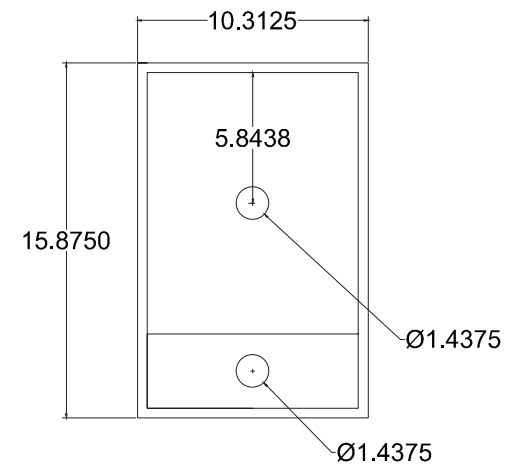

FRONT

BACK

SIDE

TOP

AVANT
STYLES

SPECIFICATIONS

www.avant-styles.com

SKU: JS-50416

REV1.13.18

NOTES

Countertops are not shown in these diagrams. (Cabinet Only)
 Do not expose the surface of the cabinet to corrosive liquids or direct sunlight.
 All dimensions and specifications are approximate and subject to change without notice.