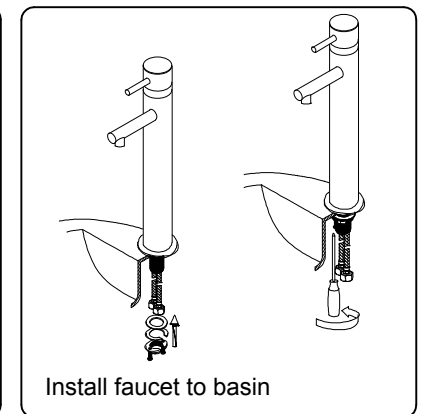

Professional installation is recommended.

PARTS LIST (may differ depending on purchase)

Cabinet

Faucet

Basin

Drain Assembly and Popup

Anchor Screws

REQUIRED TOOLS

DOOR ADJUSTMENT

Adjusts the door vertically

Adjusts the door horizontally

Adjusts the door forward and backwards

Cabinet Installation

Top Installation