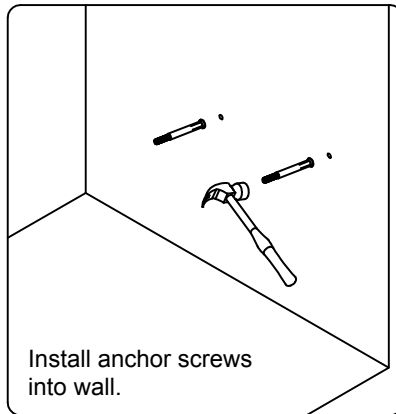

Professional installation is recommended.

PARTS LIST (may differ depending on purchase)

Cabinet

Faucet

Basin

Drain Assembly and Popup

Anchor Screws

REQUIRED TOOLS

DOOR ADJUSTMENT

Adjusts the door vertically

Adjusts the door horizontally

Adjusts the door forward and backwards

Cabinet Installation

Top Installation