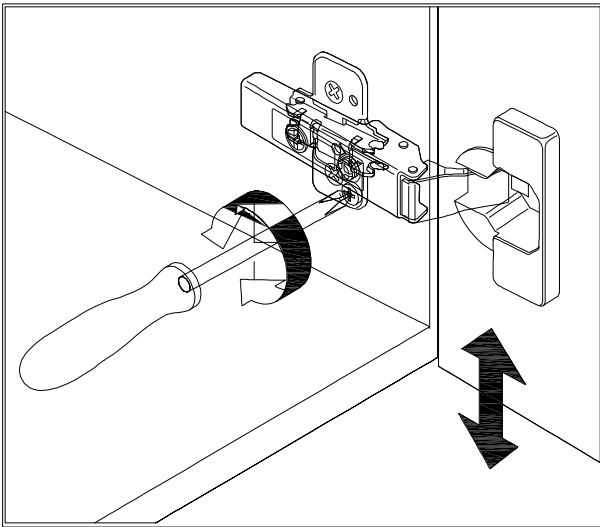

Professional installation is recommended.

PARTS LIST (may differ depending on purchase)

Cabinet

Faucet

Basin

Drain Assembly and Popup

Anchor Screws

REQUIRED TOOLS

DOOR ADJUSTMENT

Adjusts the door vertically

Adjusts the door horizontally

Adjusts the door forward and backwards

Cabinet Installation

Top Installation