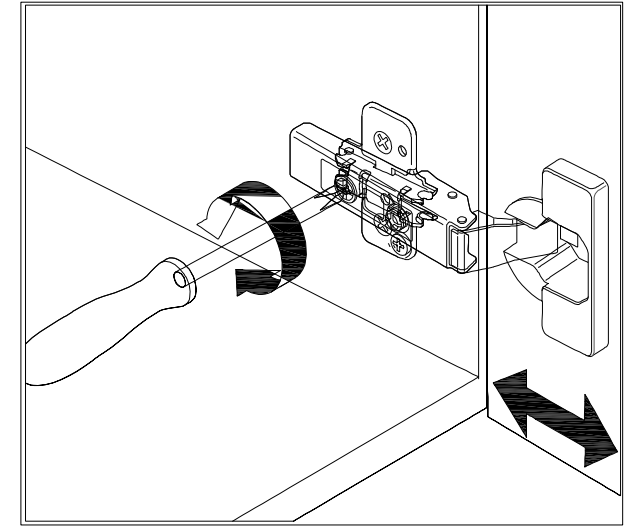

Professional installation is recommended.

PARTS LIST (may differ depending on purchase)

Cabinet

Faucet

Basin

Drain Assembly and Popup

Anchor Screws

REQUIRED TOOLS

DOOR ADJUSTMENT

Adjusts the door vertically

Adjusts the door horizontally

Adjusts the door forward and backwards

Cabinet Installation

Top Installation