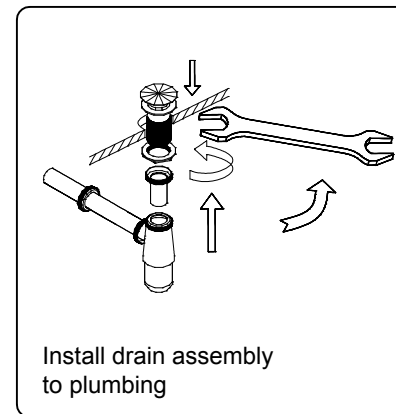

Professional installation is recommended.

PARTS LIST (may differ depending on purchase)

Cabinet

Faucet

Basin

Drain Assembly and Popup

Anchor Screws

REQUIRED TOOLS

DOOR ADJUSTMENT

Adjusts the door vertically

Adjusts the door horizontally

Adjusts the door forward and backwards

Cabinet Installation

Top Installation