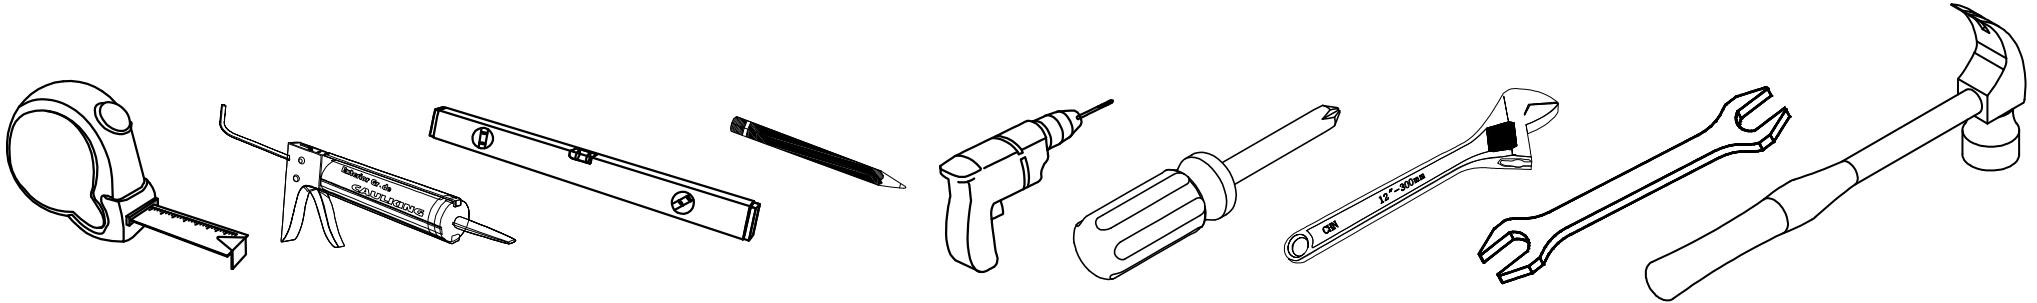

Professional installation is recommended.

PARTS LIST (may differ depending on purchase)

Cabinet

Faucet

Basin

Drain Assembly and Popup

Anchor Screws

REQUIRED TOOLS

DOOR ADJUSTMENT

Adjusts the door vertically

Adjusts the door horizontally

Adjusts the door forward and backwards

Cabinet Installation

Top Installation