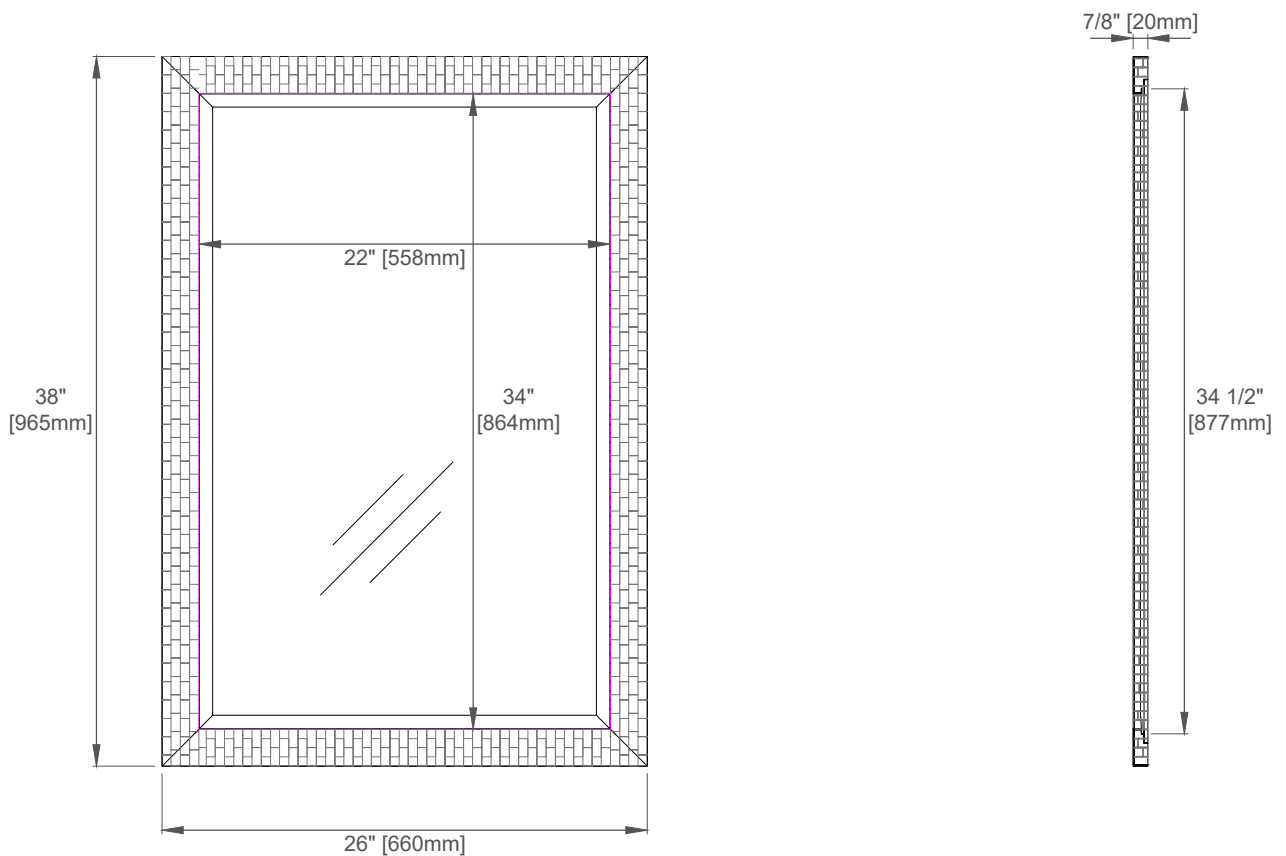

## Dimension

Width:26"

Depth:7/8"

Height:38"

Visit website for warranty and installation information  
[www.jamesmartinvanities.com](http://www.jamesmartinvanities.com)

Version:202212

# 26" Callie Mirror

725-M26-MOP

Top View

Front View

Side View

Visit website for warranty and installation information  
[www.jamesmartinvanities.com](http://www.jamesmartinvanities.com)