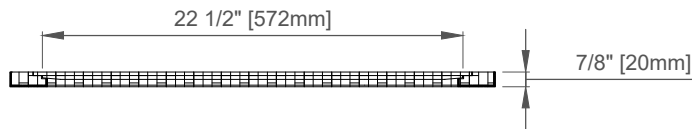

## Dimension

Width:26"

Depth:7/8"

Height:38"

Visit website for warranty and installation information  
[www.jamesmartinvanities.com](http://www.jamesmartinvanities.com)

Version:202212

# 26" Callie Mirror

725-M26-MOP

Top View

Front View

Side View

Visit website for warranty and installation information  
[www.jamesmartinvanities.com](http://www.jamesmartinvanities.com)