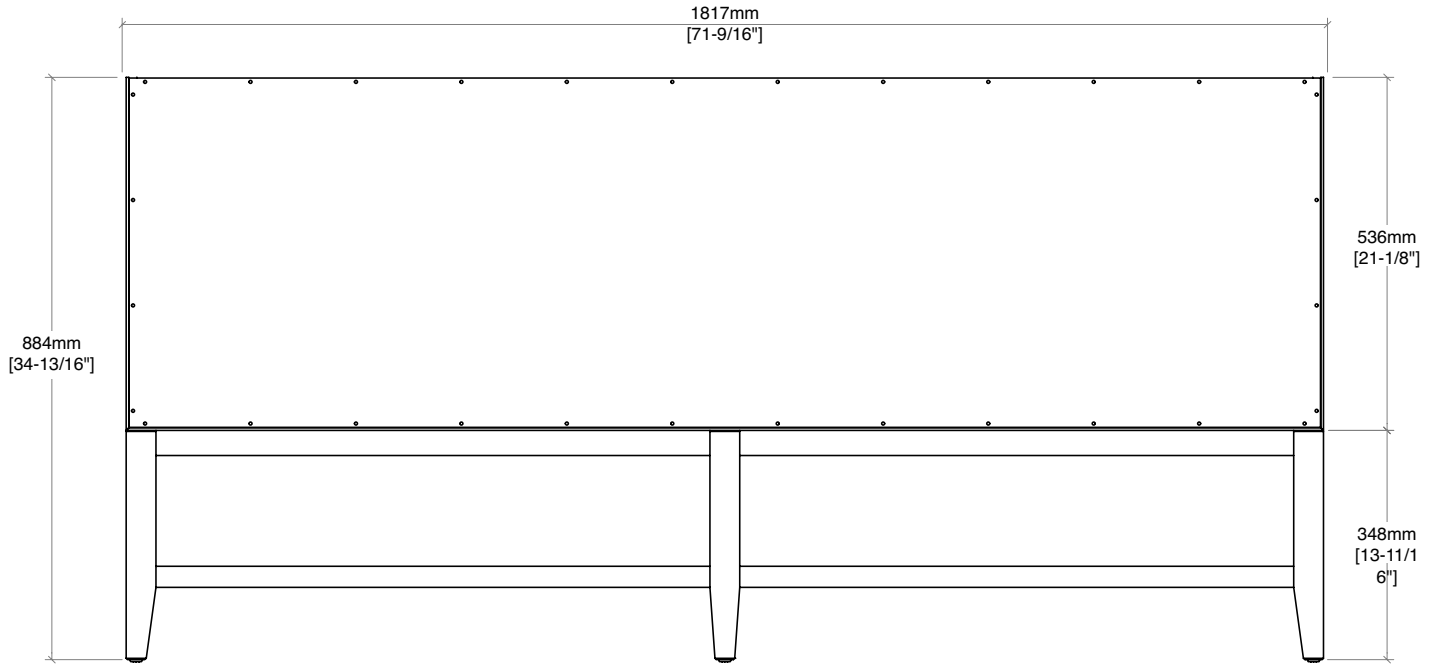

72" Emmeline Double Vanity

D100-V72-CSN

Details and Features

Solids: Ash
 Veneers: Ash
 Panels: Marine MDF
 Installation Type: Free-standing
 Number of Doors: 0
 Number of Drawers: 4
 Top Drawers: Left and Right Storage Compartments and center U-shaped tray style storage underneath the sink areas
 Bottom Drawers: U-Shaped drawers to accommodate plumbing
 Assembly Required: No
 Removable organizer with aluminum laminate liner
 Drawer Boxes: Ash veneer over Marine MDF
 English Dovetail joinery
 Aluminum Laminate Drawer Liners
 Hardware Finish: Champagne Brass
 Full Extension, Soft Close Glides
 Vanity Top: Not Included – Optional 3cm Tops available
 Number of Basins: 2
 (included with optional countertop purchase)

Dimensions

Width: 71-9/16" (1817mm)
 Depth: 23-1/4" (591mm)
 Height: 34-13/16" (884 mm)
 Rough-In: 21-11/16" (551mm)

Drawer Edge Pulls

72" Emmeline Double Vanity

D100-V72-CSN

All dimensions and specifications are nominal and may vary. Use actual products for accuracy in critical situations. Diagrams are of cabinets only – James Martin Optional Countertops and sinks are not shown.

72" Emmeline Double Vanity

D100-V72-CSN

All dimensions and specifications are nominal and may vary. Use actual products for accuracy in critical situations. Diagrams are of cabinets only – James Martin Optional Countertops and sinks are not shown.