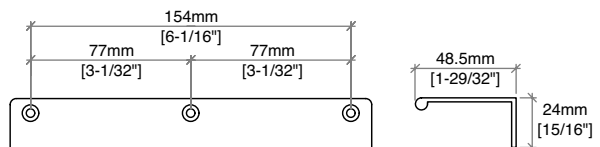

72" Emmeline Double Vanity

D100-V72-CSN

Details and Features

Solids: Ash
 Veneers: Ash
 Panels: Marine MDF
 Installation Type: Free-standing
 Number of Doors: 0
 Number of Drawers: 4
 Top Drawers: Left and Right Storage Compartments and center U-shaped tray style storage underneath the sink areas
 Bottom Drawers: U-Shaped drawers to accommodate plumbing
 Assembly Required: No
 Removable organizer with aluminum laminate liner
 Drawer Boxes: Ash veneer over Marine MDF
 English Dovetail joinery
 Aluminum Laminate Drawer Liners
 Hardware Finish: Champagne Brass
 Full Extension, Soft Close Glides
 Vanity Top: Not Included – Optional 3cm Tops available
 Number of Basins: 2
 (included with optional countertop purchase)

Dimensions

Width: 71-9/16" (1817mm)
 Depth: 23-1/4" (591mm)
 Height: 34-13/16" (884 mm)
 Rough-In: 21-11/16" (551mm)

Drawer Edge Pulls

72" Emmeline Double Vanity

D100-V72-CSN

All dimensions and specifications are nominal and may vary. Use actual products for accuracy in critical situations. Diagrams are of cabinets only – James Martin Optional Countertops and sinks are not shown.

72" Emmeline Double Vanity

D100-V72-CSN

All dimensions and specifications are nominal and may vary. Use actual products for accuracy in critical situations. Diagrams are of cabinets only – James Martin Optional Countertops and sinks are not shown.