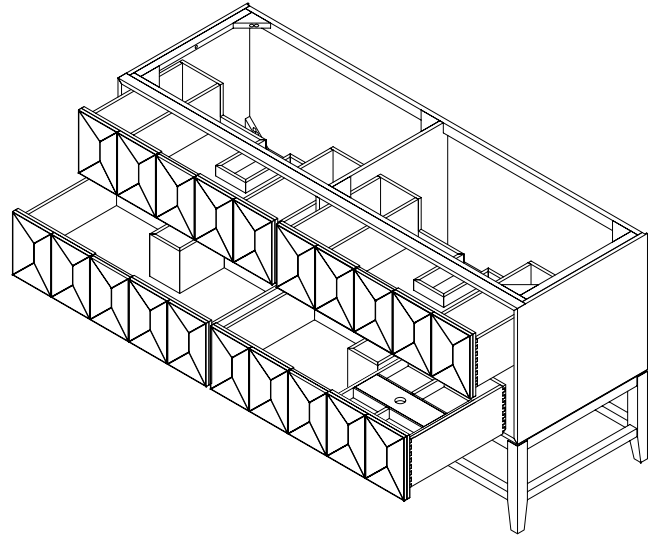

72" Emmeline Double Vanity

D100-V72-CSN

Details and Features

Solids: Ash
 Veneers: Ash
 Panels: Marine MDF
 Installation Type: Free-standing
 Number of Doors: 0
 Number of Drawers: 4
 Top Drawers: Left and Right Storage Compartments and center U-shaped tray style storage underneath the sink areas
 Bottom Drawers: U-Shaped drawers to accommodate plumbing
 Assembly Required: No
 Removable organizer with aluminum laminate liner
 Drawer Boxes: Ash veneer over Marine MDF
 English Dovetail joinery
 Aluminum Laminate Drawer Liners
 Hardware Finish: Champagne Brass
 Full Extension, Soft Close Glides
 Vanity Top: Not Included – Optional 3cm Tops available
 Number of Basins: 2
 (included with optional countertop purchase)

Dimensions

Width: 71-9/16" (1817mm)
 Depth: 23-1/4" (591mm)
 Height: 34-13/16" (884 mm)
 Rough-In: 21-11/16" (551mm)

Drawer Edge Pulls

72" Emmeline Double Vanity

D100-V72-CSN

All dimensions and specifications are nominal and may vary. Use actual products for accuracy in critical situations. Diagrams are of cabinets only – James Martin Optional Countertops and sinks are not shown.

72" Emmeline Double Vanity

D100-V72-CSN

All dimensions and specifications are nominal and may vary. Use actual products for accuracy in critical situations. Diagrams are of cabinets only – James Martin Optional Countertops and sinks are not shown.