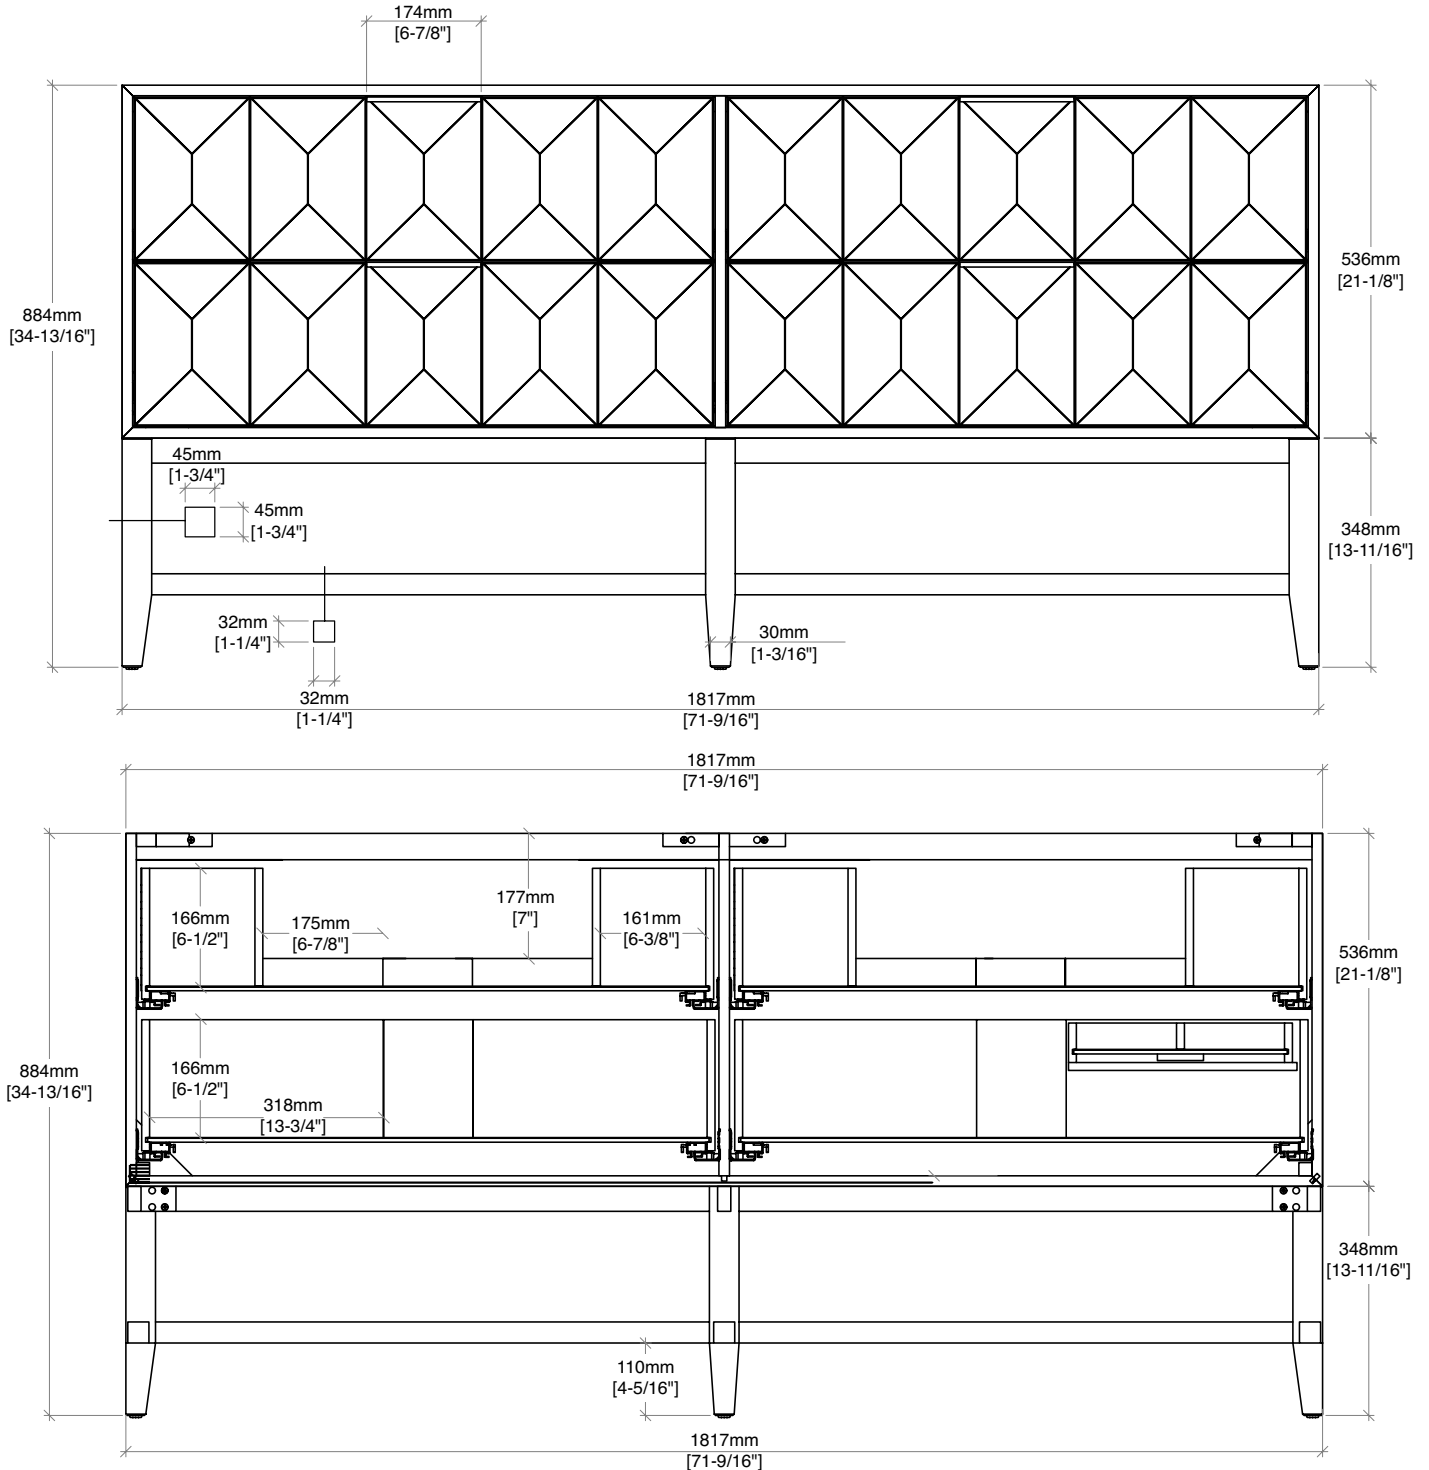

72" Emmeline Double Vanity

D100-V72-CSN

Details and Features

Solids: Ash
 Veneers: Ash
 Panels: Marine MDF
 Installation Type: Free-standing
 Number of Doors: 0
 Number of Drawers: 4
 Top Drawers: Left and Right Storage Compartments and center U-shaped tray style storage underneath the sink areas
 Bottom Drawers: U-Shaped drawers to accommodate plumbing
 Assembly Required: No
 Removable organizer with aluminum laminate liner
 Drawer Boxes: Ash veneer over Marine MDF
 English Dovetail joinery
 Aluminum Laminate Drawer Liners
 Hardware Finish: Champagne Brass
 Full Extension, Soft Close Glides
 Vanity Top: Not Included – Optional 3cm Tops available
 Number of Basins: 2
 (included with optional countertop purchase)

Dimensions

Width: 71-9/16" (1817mm)
 Depth: 23-1/4" (591mm)
 Height: 34-13/16" (884 mm)
 Rough-In: 21-11/16" (551mm)

Drawer Edge Pulls

72" Emmeline Double Vanity

D100-V72-CSN

All dimensions and specifications are nominal and may vary. Use actual products for accuracy in critical situations. Diagrams are of cabinets only – James Martin Optional Countertops and sinks are not shown.

72" Emmeline Double Vanity

D100-V72-CSN

All dimensions and specifications are nominal and may vary. Use actual products for accuracy in critical situations. Diagrams are of cabinets only – James Martin Optional Countertops and sinks are not shown.