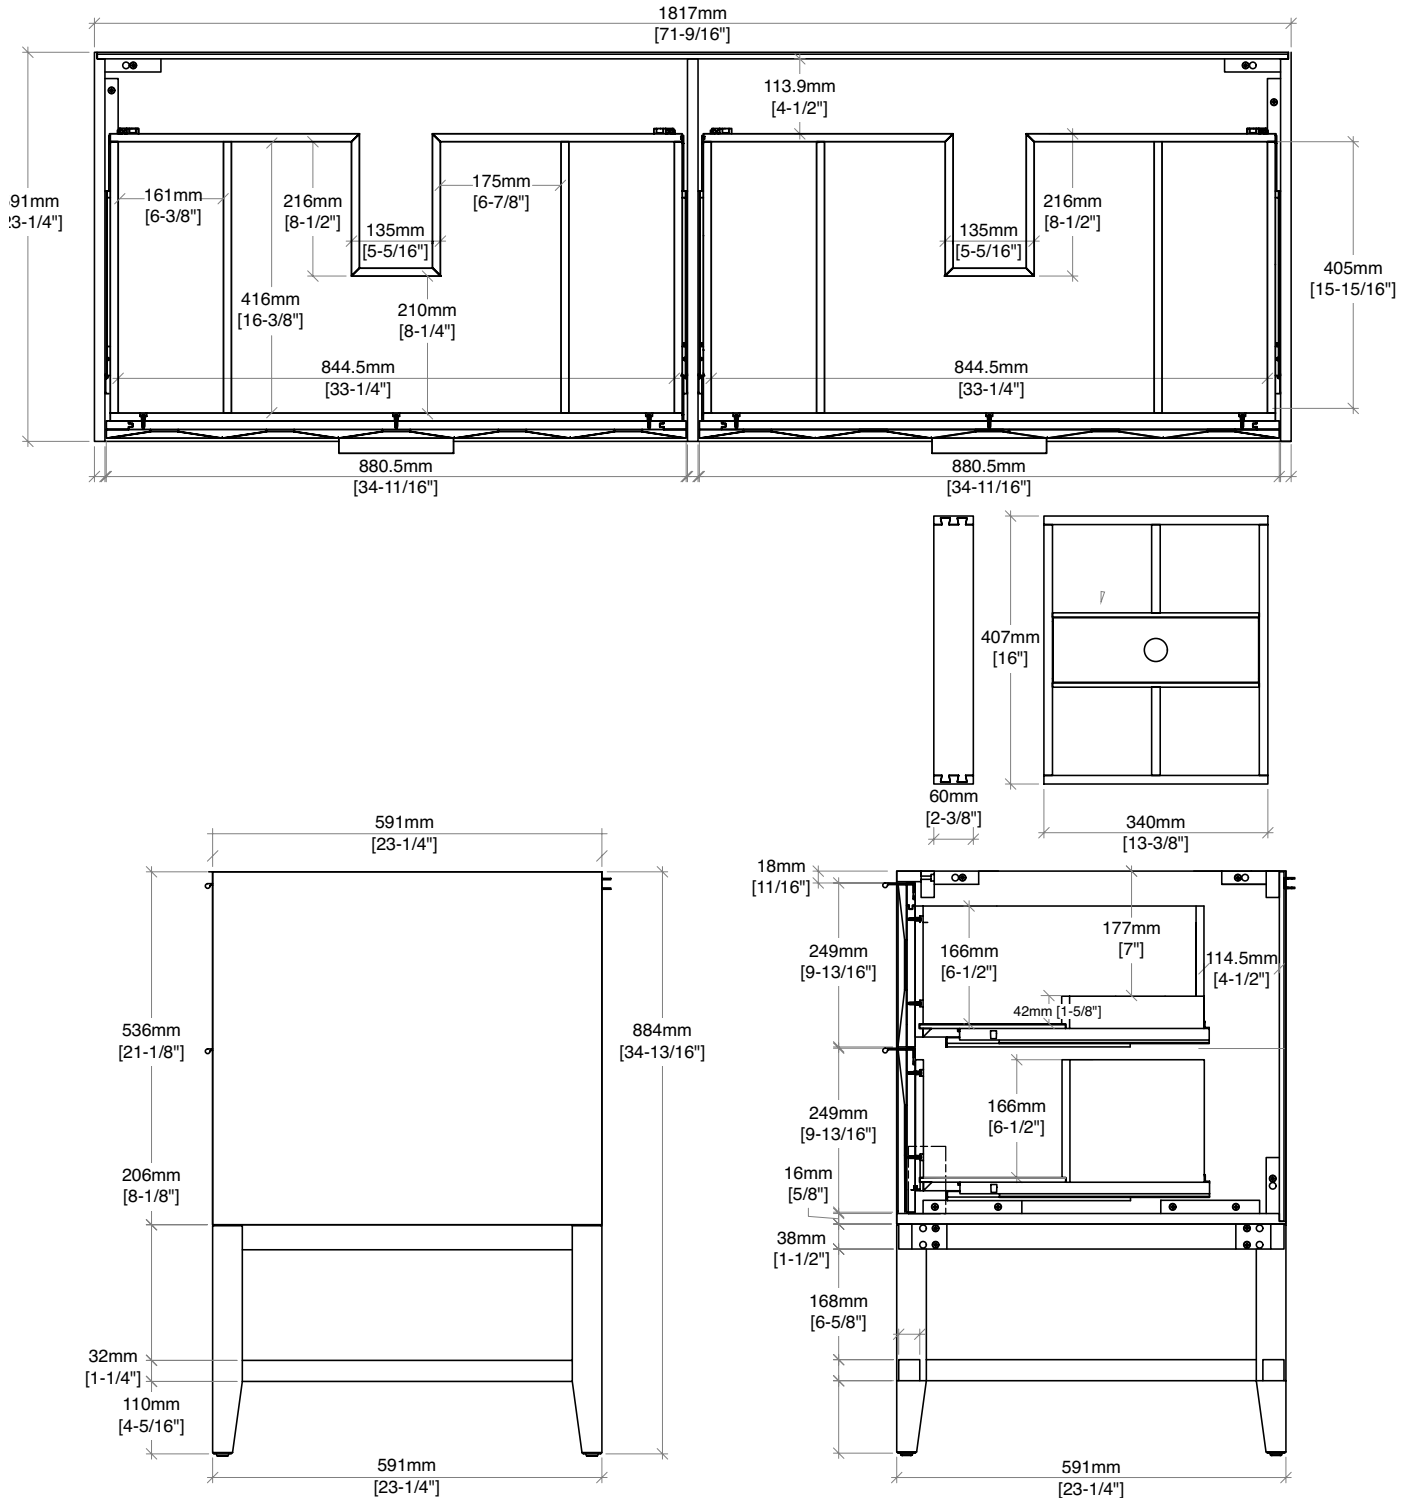

72" Emmeline Double Vanity

D100-V72-CSN

Details and Features

Solids: Ash
 Veneers: Ash
 Panels: Marine MDF
 Installation Type: Free-standing
 Number of Doors: 0
 Number of Drawers: 4
 Top Drawers: Left and Right Storage Compartments and center U-shaped tray style storage underneath the sink areas
 Bottom Drawers: U-Shaped drawers to accommodate plumbing
 Assembly Required: No
 Removable organizer with aluminum laminate liner
 Drawer Boxes: Ash veneer over Marine MDF
 English Dovetail joinery
 Aluminum Laminate Drawer Liners
 Hardware Finish: Champagne Brass
 Full Extension, Soft Close Glides
 Vanity Top: Not Included – Optional 3cm Tops available
 Number of Basins: 2
 (included with optional countertop purchase)

Dimensions

Width: 71-9/16" (1817mm)
 Depth: 23-1/4" (591mm)
 Height: 34-13/16" (884 mm)
 Rough-In: 21-11/16" (551mm)

Drawer Edge Pulls

72" Emmeline Double Vanity

D100-V72-CSN

All dimensions and specifications are nominal and may vary. Use actual products for accuracy in critical situations. Diagrams are of cabinets only – James Martin Optional Countertops and sinks are not shown.

72" Emmeline Double Vanity

D100-V72-CSN

All dimensions and specifications are nominal and may vary. Use actual products for accuracy in critical situations. Diagrams are of cabinets only – James Martin Optional Countertops and sinks are not shown.