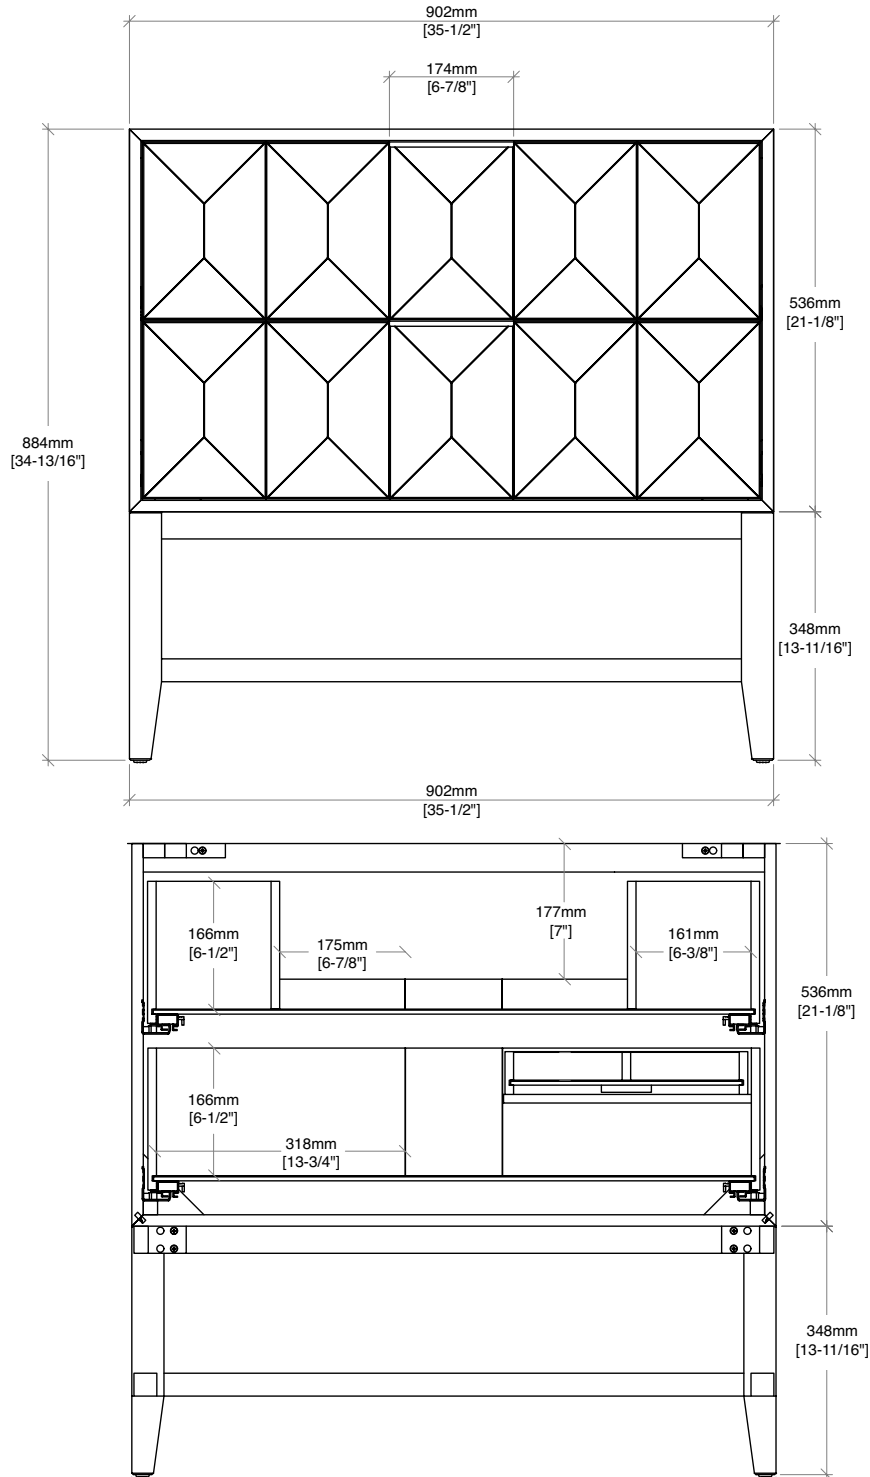

36" Emmeline Single Vanity

D100-V36-CSN

Details and Features

- Solids: Ash
- Veneers: Ash
- Panels: Marine MDF
- Installation Type: Free Standing
- Number of Doors: 0
- Number of Drawers: 2
- Top Drawer: Left and Right Storage Compartments and center U-shaped tray style storage underneath the sink area
- Bottom Drawer: U-Shaped drawer to accommodate plumbing
- Assembly Required: No
- Removable organizer with aluminum laminate liner
- Drawer Boxes: Ash veneer over Marine MDF
- English Dovetail joinery
- Aluminum Laminate Drawer Liners
- Hardware Finish: Champagne Brass
- Full Extension, Soft Close Glides
- Vanity Top: Not Included – Optional 3cm Tops available
- Number of Basins: 1
- (included with optional countertop purchase)

Dimensions

- Width: 35-1/2" (902mm)
- Depth: 23-1/4" (591mm)
- Height: 34-13/16" (884 mm)
- Rough-In: 21-11/16" (551mm)

Drawer Edge Pulls

36" Emmeline Single Vanity

D100-V36-CSN

All dimensions and specifications are nominal and may vary. Use actual products for accuracy in critical situations. Diagrams are of cabinets only – James Martin Optional Countertops and sinks are not shown.

36" Emmeline Single Vanity

D100-V36-CSN

All dimensions and specifications are nominal and may vary. Use actual products for accuracy in critical situations.
 Diagrams are of cabinets only – James Martin Optional Countertops and sinks are not shown.