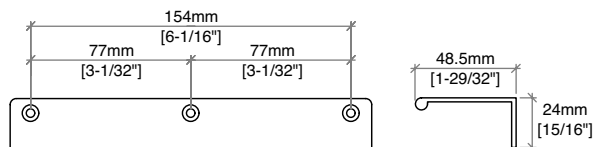

36" Emmeline Single Vanity

D100-V36-CSN

Details and Features

- Solids: Ash
- Veneers: Ash
- Panels: Marine MDF
- Installation Type: Free Standing
- Number of Doors: 0
- Number of Drawers: 2
- Top Drawer: Left and Right Storage Compartments and center U-shaped tray style storage underneath the sink area
- Bottom Drawer: U-Shaped drawer to accommodate plumbing
- Assembly Required: No
- Removable organizer with aluminum laminate liner
- Drawer Boxes: Ash veneer over Marine MDF
- English Dovetail joinery
- Aluminum Laminate Drawer Liners
- Hardware Finish: Champagne Brass
- Full Extension, Soft Close Glides
- Vanity Top: Not Included – Optional 3cm Tops available
- Number of Basins: 1
- (included with optional countertop purchase)

Dimensions

- Width: 35-1/2" (902mm)
- Depth: 23-1/4" (591mm)
- Height: 34-13/16" (884 mm)
- Rough-In: 21-11/16" (551mm)

Drawer Edge Pulls

36" Emmeline Single Vanity

D100-V36-CSN

All dimensions and specifications are nominal and may vary. Use actual products for accuracy in critical situations. Diagrams are of cabinets only – James Martin Optional Countertops and sinks are not shown.

36" Emmeline Single Vanity

D100-V36-CSN

All dimensions and specifications are nominal and may vary. Use actual products for accuracy in critical situations.
 Diagrams are of cabinets only – James Martin Optional Countertops and sinks are not shown.