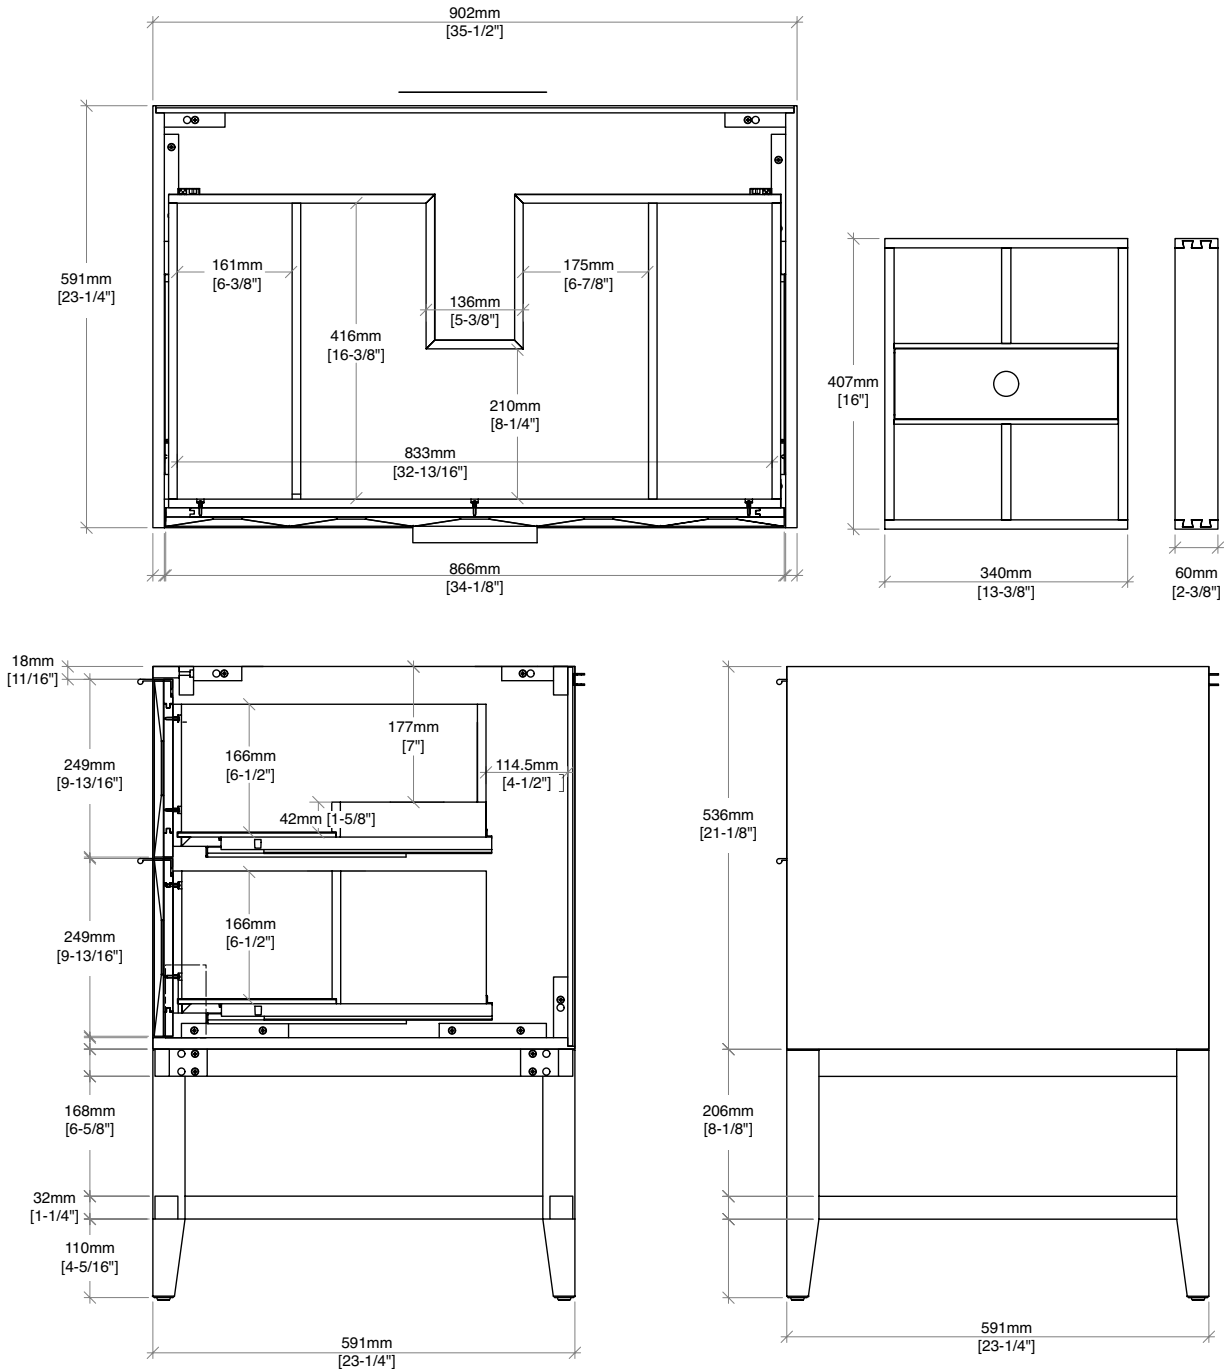

36" Emmeline Single Vanity

D100-V36-CSN

Details and Features

- Solids: Ash
- Veneers: Ash
- Panels: Marine MDF
- Installation Type: Free Standing
- Number of Doors: 0
- Number of Drawers: 2
- Top Drawer: Left and Right Storage Compartments and center U-shaped tray style storage underneath the sink area
- Bottom Drawer: U-Shaped drawer to accommodate plumbing
- Assembly Required: No
- Removable organizer with aluminum laminate liner
- Drawer Boxes: Ash veneer over Marine MDF
- English Dovetail joinery
- Aluminum Laminate Drawer Liners
- Hardware Finish: Champagne Brass
- Full Extension, Soft Close Glides
- Vanity Top: Not Included – Optional 3cm Tops available
- Number of Basins: 1
- (included with optional countertop purchase)

Dimensions

- Width: 35-1/2" (902mm)
- Depth: 23-1/4" (591mm)
- Height: 34-13/16" (884 mm)
- Rough-In: 21-11/16" (551mm)

Drawer Edge Pulls

36" Emmeline Single Vanity

D100-V36-CSN

All dimensions and specifications are nominal and may vary. Use actual products for accuracy in critical situations. Diagrams are of cabinets only – James Martin Optional Countertops and sinks are not shown.

36" Emmeline Single Vanity

D100-V36-CSN

All dimensions and specifications are nominal and may vary. Use actual products for accuracy in critical situations.
 Diagrams are of cabinets only – James Martin Optional Countertops and sinks are not shown.