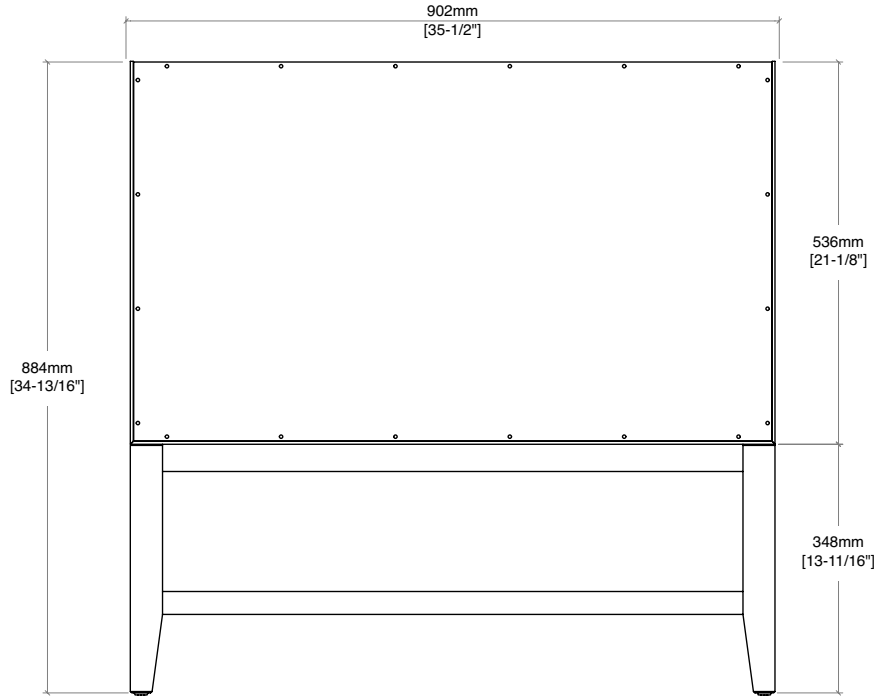

36" Emmeline Single Vanity

D100-V36-CSN

Details and Features

- Solids: Ash
- Veneers: Ash
- Panels: Marine MDF
- Installation Type: Free Standing
- Number of Doors: 0
- Number of Drawers: 2
- Top Drawer: Left and Right Storage Compartments and center U-shaped tray style storage underneath the sink area
- Bottom Drawer: U-Shaped drawer to accommodate plumbing
- Assembly Required: No
- Removable organizer with aluminum laminate liner
- Drawer Boxes: Ash veneer over Marine MDF
- English Dovetail joinery
- Aluminum Laminate Drawer Liners
- Hardware Finish: Champagne Brass
- Full Extension, Soft Close Glides
- Vanity Top: Not Included – Optional 3cm Tops available
- Number of Basins: 1
- (included with optional countertop purchase)

Dimensions

- Width: 35-1/2" (902mm)
- Depth: 23-1/4" (591mm)
- Height: 34-13/16" (884 mm)
- Rough-In: 21-11/16" (551mm)

Drawer Edge Pulls

36" Emmeline Single Vanity

D100-V36-CSN

All dimensions and specifications are nominal and may vary. Use actual products for accuracy in critical situations. Diagrams are of cabinets only – James Martin Optional Countertops and sinks are not shown.

36" Emmeline Single Vanity

D100-V36-CSN

All dimensions and specifications are nominal and may vary. Use actual products for accuracy in critical situations.
 Diagrams are of cabinets only – James Martin Optional Countertops and sinks are not shown.