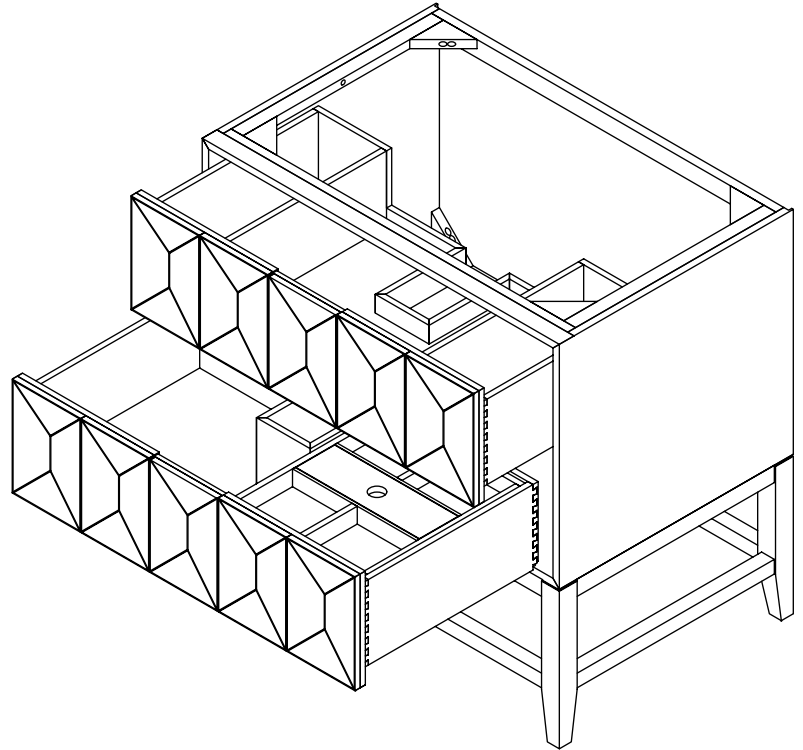

36" Emmeline Single Vanity

D100-V36-CSN

Details and Features

- Solids: Ash
- Veneers: Ash
- Panels: Marine MDF
- Installation Type: Free Standing
- Number of Doors: 0
- Number of Drawers: 2
- Top Drawer: Left and Right Storage Compartments and center U-shaped tray style storage underneath the sink area
- Bottom Drawer: U-Shaped drawer to accommodate plumbing
- Assembly Required: No
- Removable organizer with aluminum laminate liner
- Drawer Boxes: Ash veneer over Marine MDF
- English Dovetail joinery
- Aluminum Laminate Drawer Liners
- Hardware Finish: Champagne Brass
- Full Extension, Soft Close Glides
- Vanity Top: Not Included – Optional 3cm Tops available
- Number of Basins: 1
- (included with optional countertop purchase)

Dimensions

- Width: 35-1/2" (902mm)
- Depth: 23-1/4" (591mm)
- Height: 34-13/16" (884 mm)
- Rough-In: 21-11/16" (551mm)

Drawer Edge Pulls

36" Emmeline Single Vanity

D100-V36-CSN

All dimensions and specifications are nominal and may vary. Use actual products for accuracy in critical situations. Diagrams are of cabinets only – James Martin Optional Countertops and sinks are not shown.

36" Emmeline Single Vanity

D100-V36-CSN

All dimensions and specifications are nominal and may vary. Use actual products for accuracy in critical situations.
 Diagrams are of cabinets only – James Martin Optional Countertops and sinks are not shown.