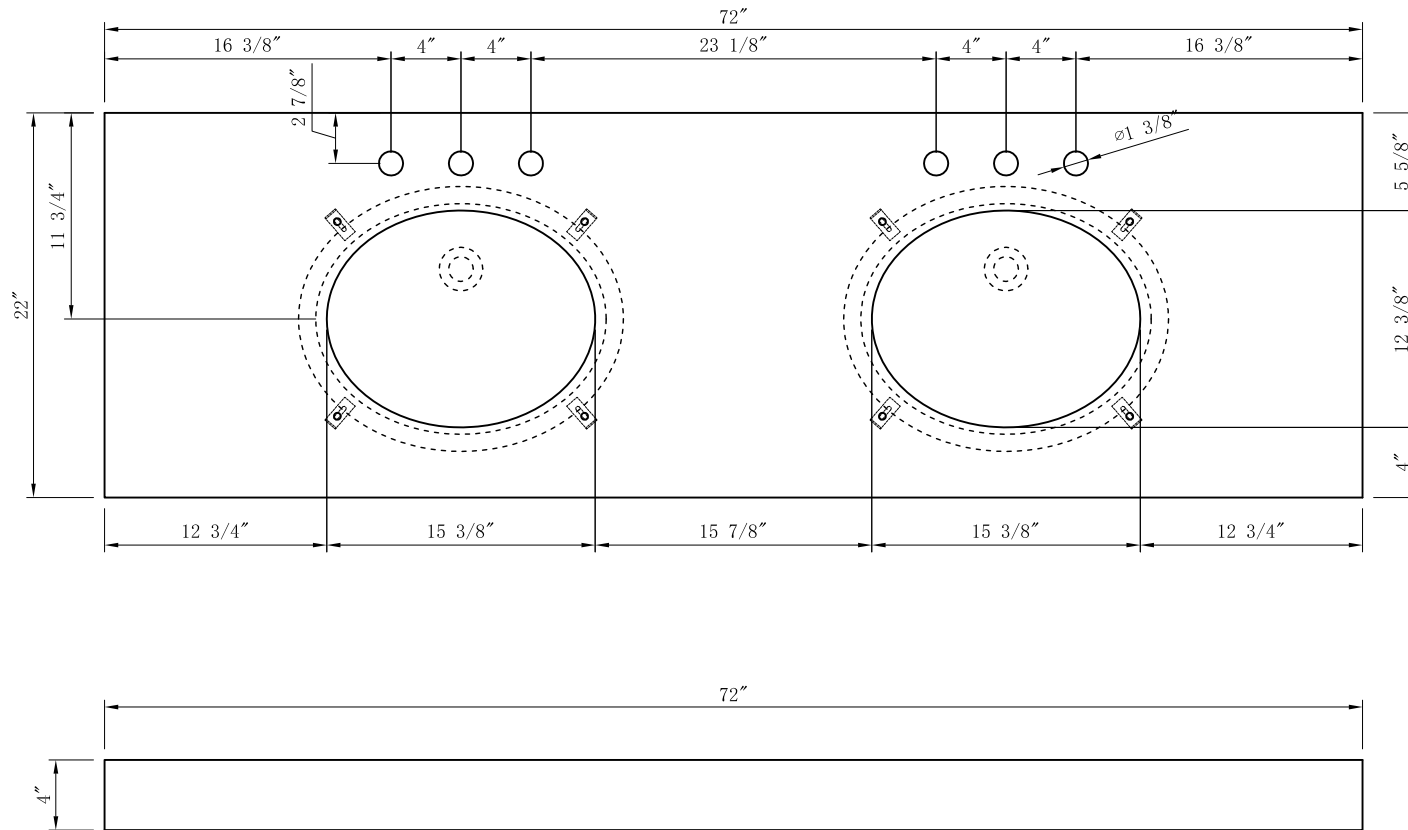

MODEL: EMPIRE72 EMBASSY72

TOP VIEW

FRONT VIEW

3D VIEW

SIDE VIEW

MODEL: EMPIRE72 EMBASSY72

MODEL: EMPIRE72 EMBASSY72

TOP VIEW

3D VIEW

FRONT VIEW

SIDE VIEW

BACK VIEW

MODEL: EMPIRE-M-1824

MODEL: F2-0013

MODEL: PS-0001