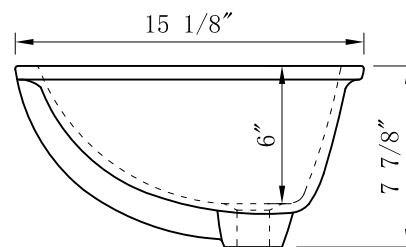

WATER CREATION

MODEL: EMPIRE72 EMBASSY72

TOP VIEW

FRONT VIEW

3D VIEW

SIDE VIEW

MODEL: EMPIRE72 EMBASSY72

MODEL: EMPIRE72 EMBASSY72

TOP VIEW

3D VIEW

FRONT VIEW

SIDE VIEW

BACK VIEW

MODEL: EMPIRE-M-1824

MODEL: F2-0012

MODEL: PS-0001