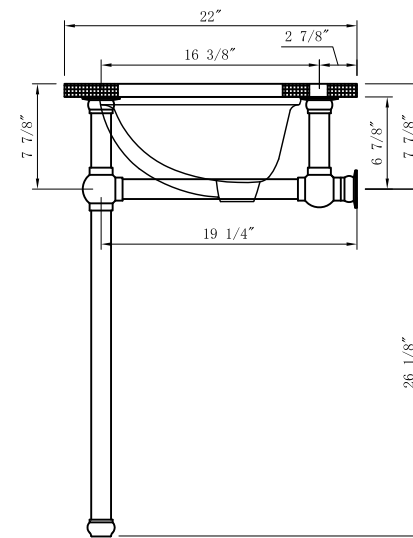

WATER CREATION

MODEL: EMPIRE72 EMBASSY72

TOP VIEW

FRONT VIEW

3D VIEW

SIDE VIEW

MODEL: EMPIRE72 EMBASSY72

MODEL: EMPIRE72 EMBASSY72

TOP VIEW

3D VIEW

FRONT VIEW

SIDE VIEW

BACK VIEW

MODEL: EMPIRE-M-1824

MODEL: F2-0012

MODEL: PS-0001