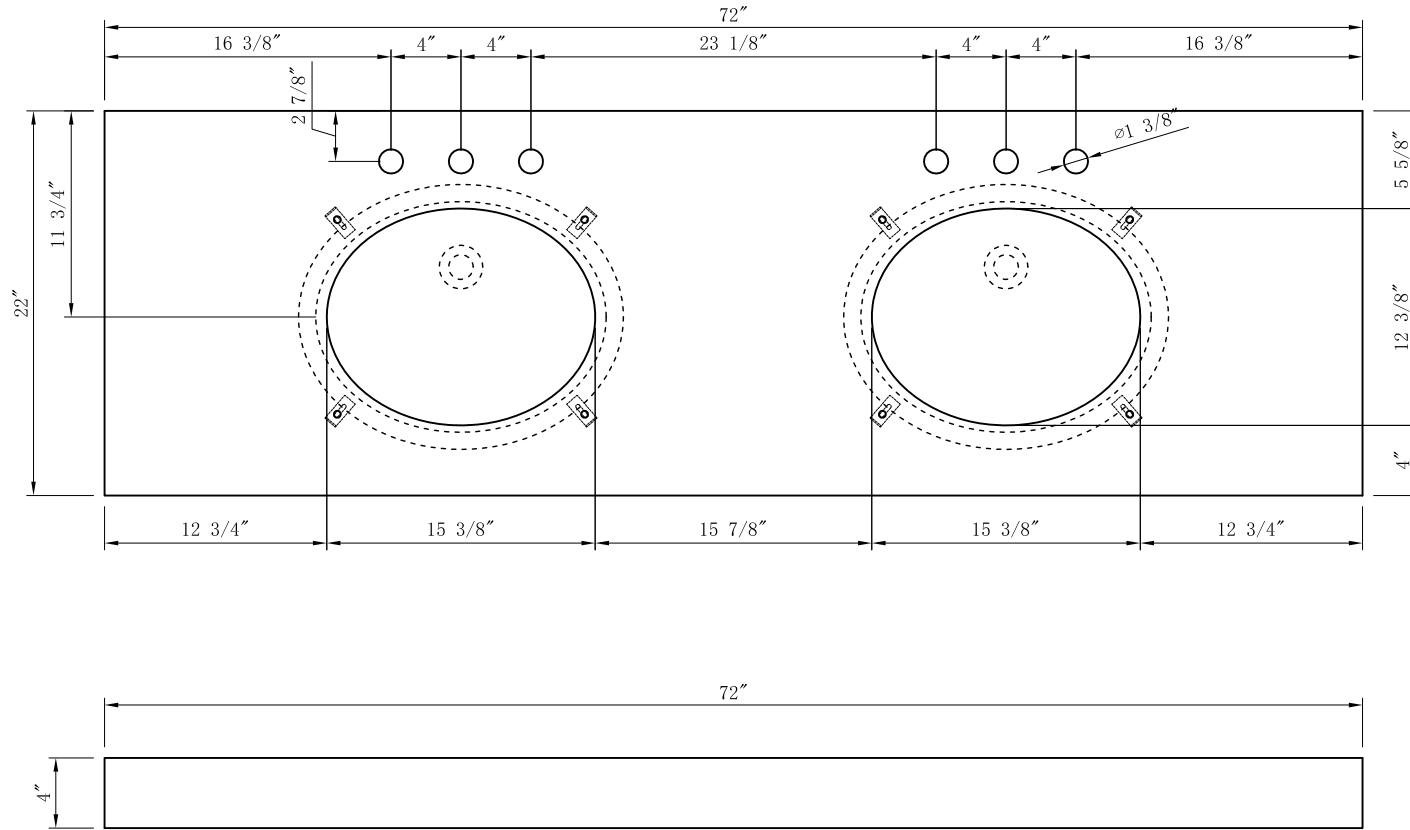

WATER CREATION

MODEL: EMPIRE72 EMBASSY72

TOP VIEW

FRONT VIEW

3D VIEW

SIDE VIEW

MODEL: EMPIRE72 EMBASSY72

MODEL: EMPIRE72 EMBASSY72

TOP VIEW

3D VIEW

FRONT VIEW

SIDE VIEW

BACK VIEW

MODEL: EMPIRE-M-1824

MODEL: F2-0012

MODEL: PS-0001