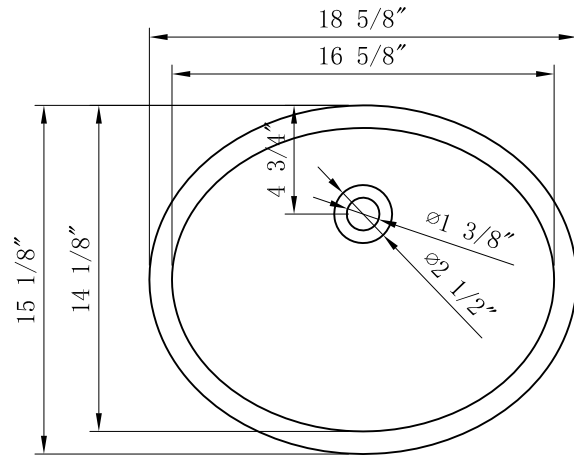

WATER CREATION

MODEL: EMPIRE72 EMBASSY72

TOP VIEW

FRONT VIEW

3D VIEW

SIDE VIEW

MODEL: EMPIRE72 EMBASSY72

MODEL: EMPIRE72 EMBASSY72

TOP VIEW

3D VIEW

FRONT VIEW

SIDE VIEW

BACK VIEW

MODEL: EMPIRE-M-1824

MODEL: F2-0012

MODEL: PS-0001