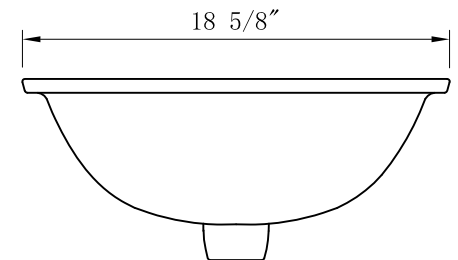

WATER CREATION

MODEL: EMPIRE72 EMBASSY72

TOP VIEW

FRONT VIEW

3D VIEW

SIDE VIEW

MODEL: EMPIRE72 EMBASSY72

MODEL: EMPIRE72 EMBASSY72

TOP VIEW

3D VIEW

FRONT VIEW

SIDE VIEW

BACK VIEW

MODEL: EMPIRE-M-1824

MODEL: F2-0012

MODEL: PS-0001