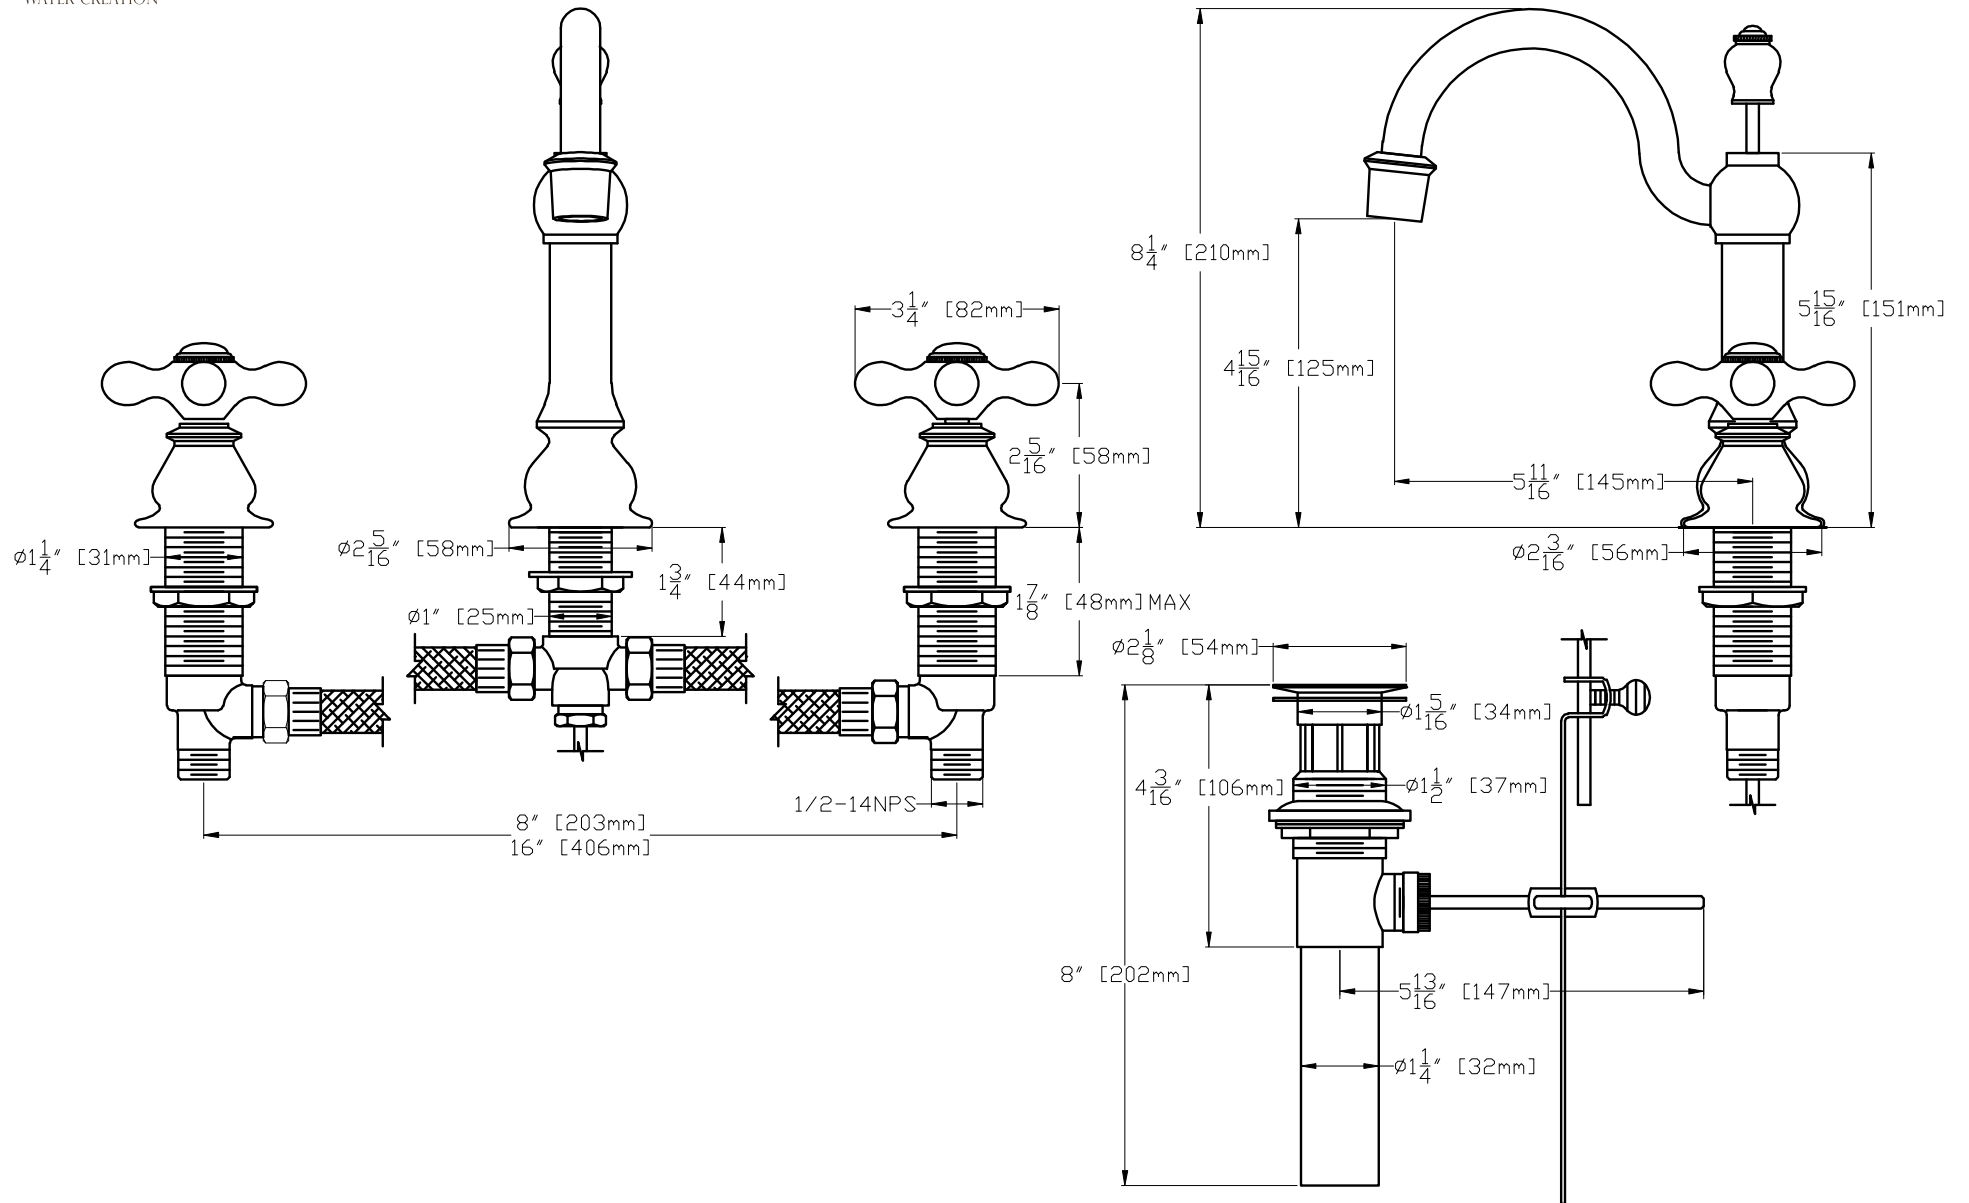

WATER CREATION

MODEL: EMPIRE72 EMBASSY72

TOP VIEW

FRONT VIEW

3D VIEW

SIDE VIEW

MODEL: EMPIRE72 EMBASSY72

MODEL: EMPIRE72 EMBASSY72

TOP VIEW

3D VIEW

FRONT VIEW

SIDE VIEW

BACK VIEW

MODEL: EMPIRE-M-1824

MODEL: F2-0012

MODEL: PS-0001