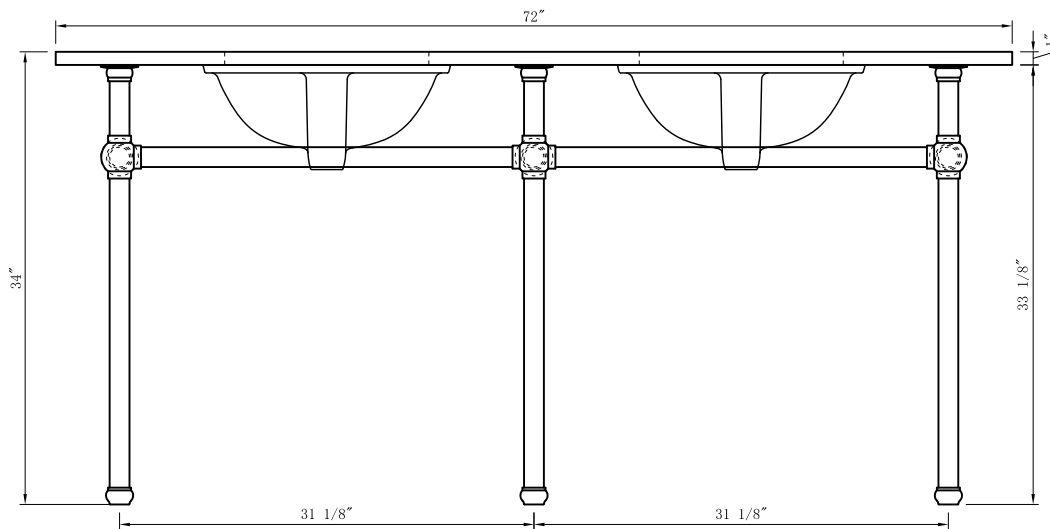

WATER CREATION

MODEL: EMPIRE72 EMBASSY72

TOP VIEW

FRONT VIEW

3D VIEW

SIDE VIEW

MODEL: EMPIRE72 EMBASSY72

MODEL: EMPIRE72 EMBASSY72

TOP VIEW

3D VIEW

FRONT VIEW

SIDE VIEW

BACK VIEW

MODEL: EMPIRE-M-1824

MODEL: F2-0012

MODEL: PS-0001