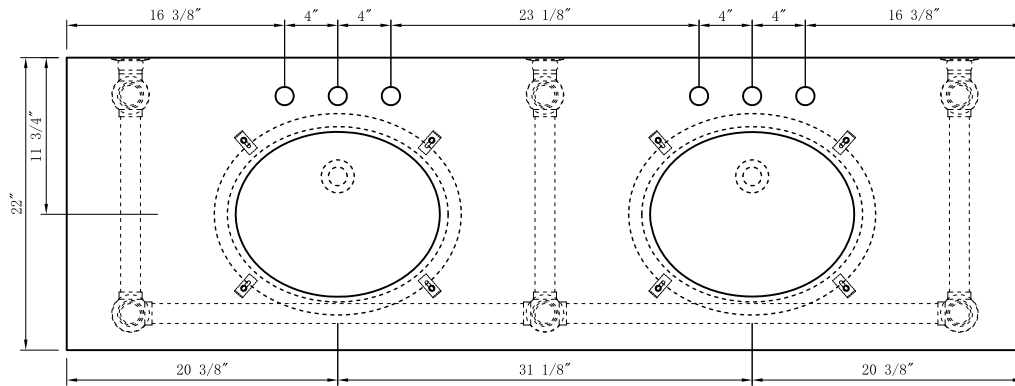

WATER CREATION

MODEL: EMPIRE72 EMBASSY72

TOP VIEW

FRONT VIEW

3D VIEW

SIDE VIEW

MODEL: EMPIRE72 EMBASSY72

MODEL: EMPIRE72 EMBASSY72

TOP VIEW

3D VIEW

FRONT VIEW

SIDE VIEW

BACK VIEW

MODEL: EMPIRE-M-1824

MODEL: F2-0012

MODEL: PS-0001