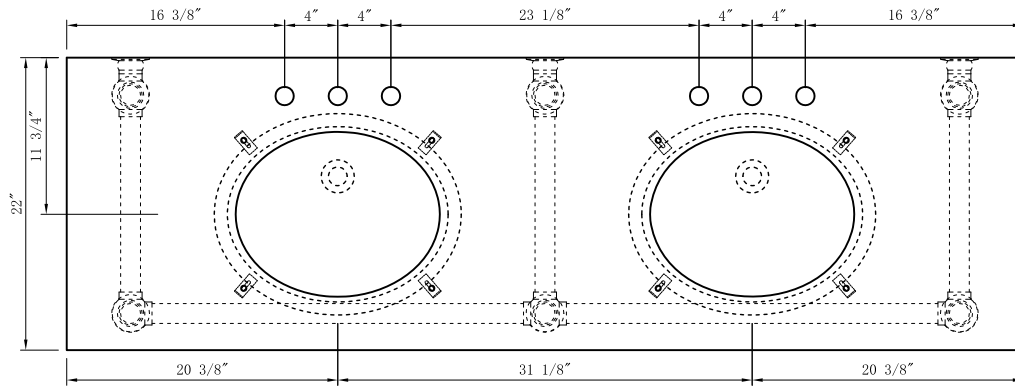

WATER CREATION

MODEL: EMPIRE72 EMBASSY72

TOP VIEW

FRONT VIEW

3D VIEW

SIDE VIEW

MODEL: EMPIRE72 EMBASSY72

MODEL: EMPIRE72 EMBASSY72

TOP VIEW

3D VIEW

FRONT VIEW

SIDE VIEW

BACK VIEW

MODEL: PS-0001

MODEL: F2-0009