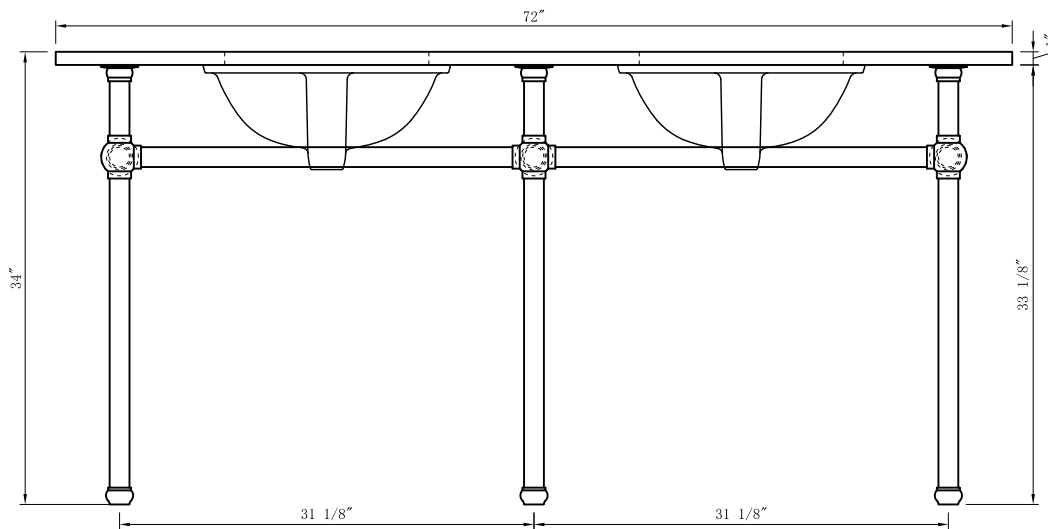

WATER CREATION

MODEL: EMPIRE72 EMBASSY72

TOP VIEW

FRONT VIEW

3D VIEW

SIDE VIEW

MODEL: EMPIRE72 EMBASSY72

MODEL: EMPIRE72 EMBASSY72

TOP VIEW

3D VIEW

FRONT VIEW

SIDE VIEW

BACK VIEW

MODEL: PS-0001

MODEL: F2-0009