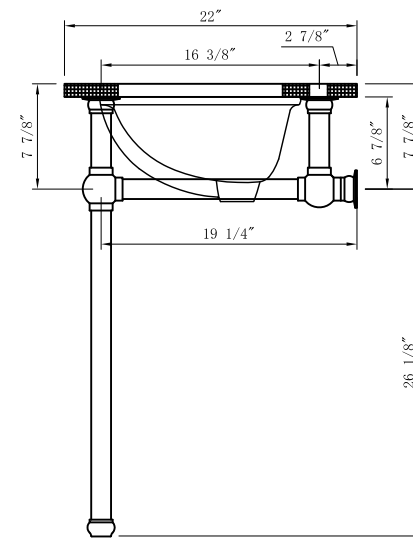

WATER CREATION

MODEL: EMPIRE72 EMBASSY72

TOP VIEW

FRONT VIEW

3D VIEW

SIDE VIEW

MODEL: EMPIRE72 EMBASSY72

MODEL: EMPIRE72 EMBASSY72

TOP VIEW

3D VIEW

FRONT VIEW

SIDE VIEW

BACK VIEW

MODEL: PS-0001

MODEL: F2-0009