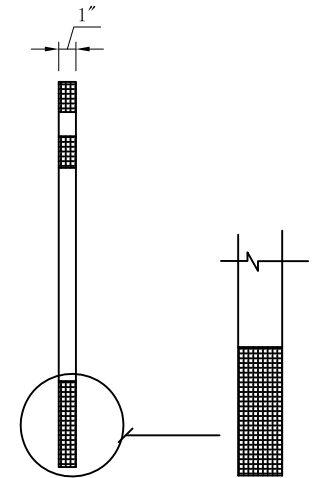

WATER CREATION

MODEL: EMPIRE72 EMBASSY72

TOP VIEW

FRONT VIEW

3D VIEW

SIDE VIEW

MODEL: EMPIRE72 EMBASSY72

MODEL: EMPIRE72 EMBASSY72

TOP VIEW

3D VIEW

FRONT VIEW

SIDE VIEW

BACK VIEW

MODEL: PS-0001

MODEL: F2-0009