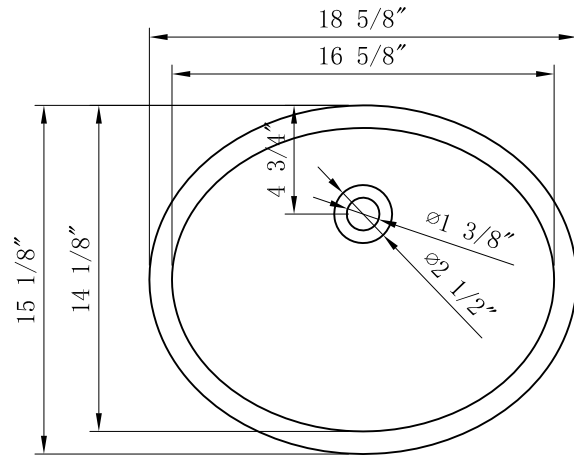

WATER CREATION

MODEL: EMPIRE72 EMBASSY72

TOP VIEW

FRONT VIEW

3D VIEW

SIDE VIEW

MODEL: EMPIRE72 EMBASSY72

MODEL: EMPIRE72 EMBASSY72

TOP VIEW

3D VIEW

FRONT VIEW

SIDE VIEW

BACK VIEW

MODEL: PS-0001

MODEL: F2-0009