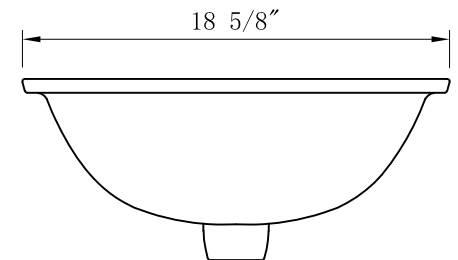

WATER CREATION

MODEL: EMPIRE72 EMBASSY72

TOP VIEW

FRONT VIEW

3D VIEW

SIDE VIEW

MODEL: EMPIRE72 EMBASSY72

MODEL: EMPIRE72 EMBASSY72

TOP VIEW

3D VIEW

FRONT VIEW

SIDE VIEW

BACK VIEW

MODEL: PS-0001

MODEL: F2-0009