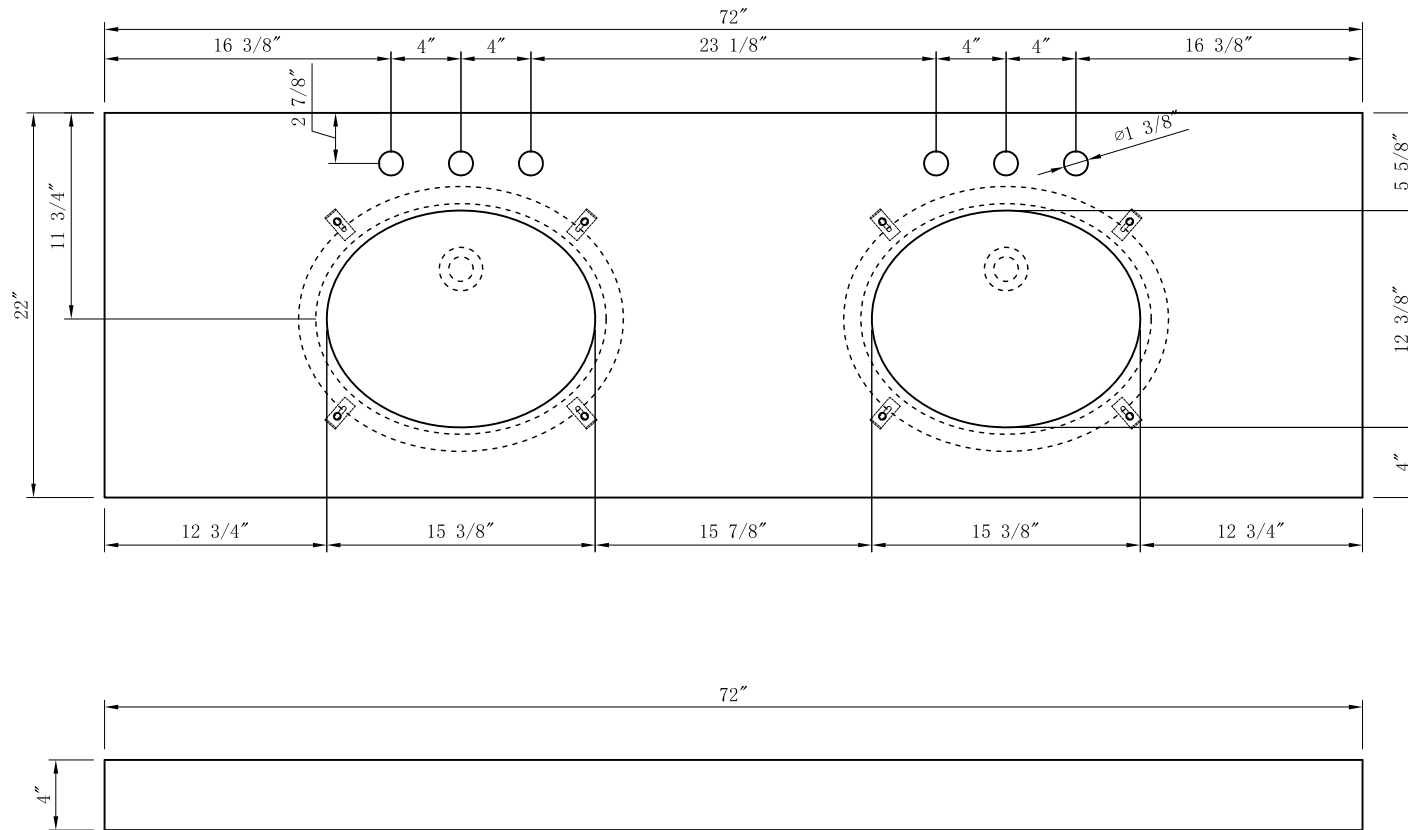

WATER CREATION

MODEL: EMPIRE72 EMBASSY72

TOP VIEW

FRONT VIEW

3D VIEW

SIDE VIEW

MODEL: EMPIRE72 EMBASSY72

MODEL: EMPIRE72 EMBASSY72

TOP VIEW

3D VIEW

FRONT VIEW

SIDE VIEW

BACK VIEW

MODEL: PS-0001

MODEL: F2-0009