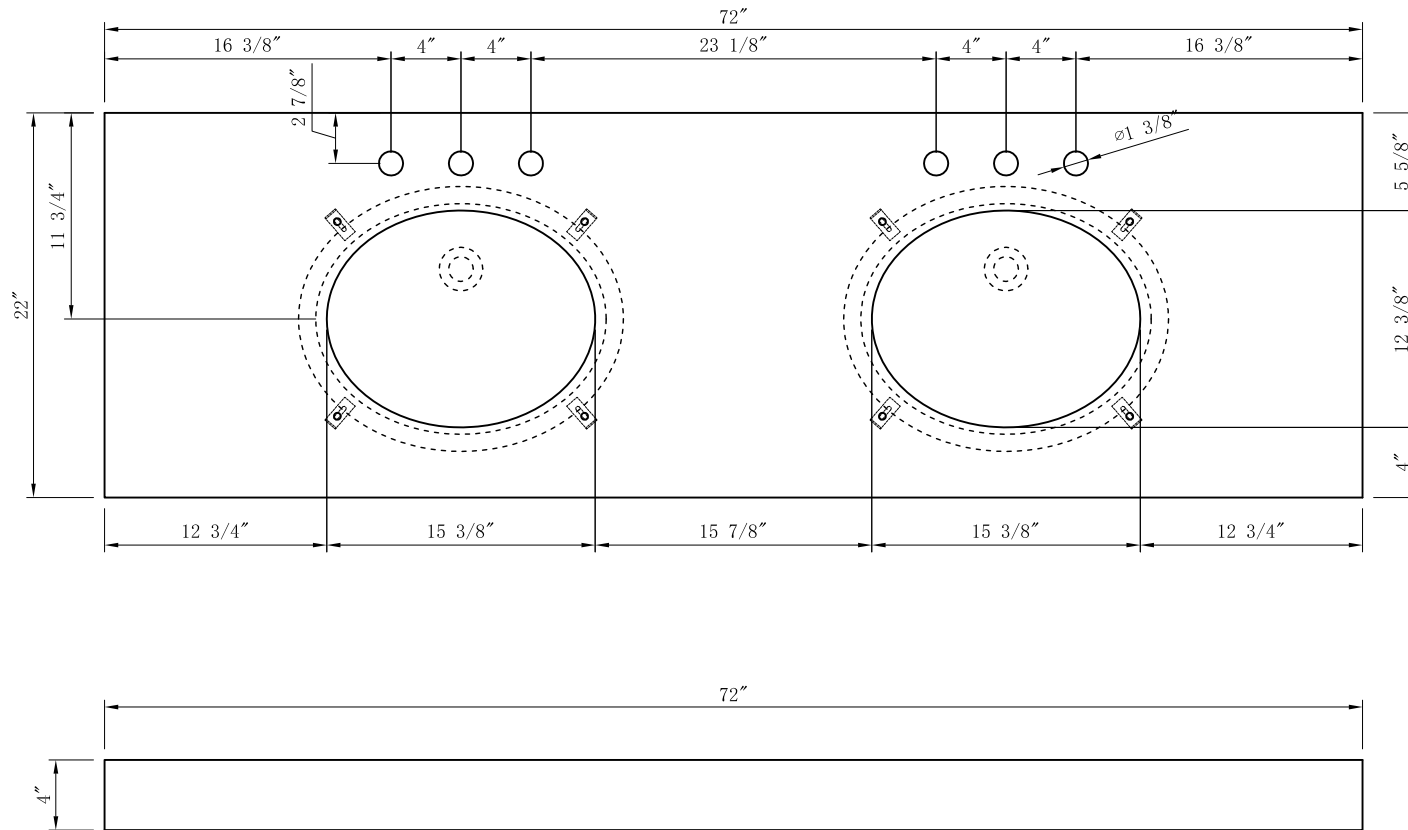

MODEL: EMPIRE72 EMBASSY72

TOP VIEW

3D VIEW

FRONT VIEW

SIDE VIEW

MODEL: EMPIRE72 EMBASSY72

MODEL: EMPIRE72 EMBASSY72

TOP VIEW

3D VIEW

FRONT VIEW

SIDE VIEW

BACK VIEW

MODEL: PS-0001