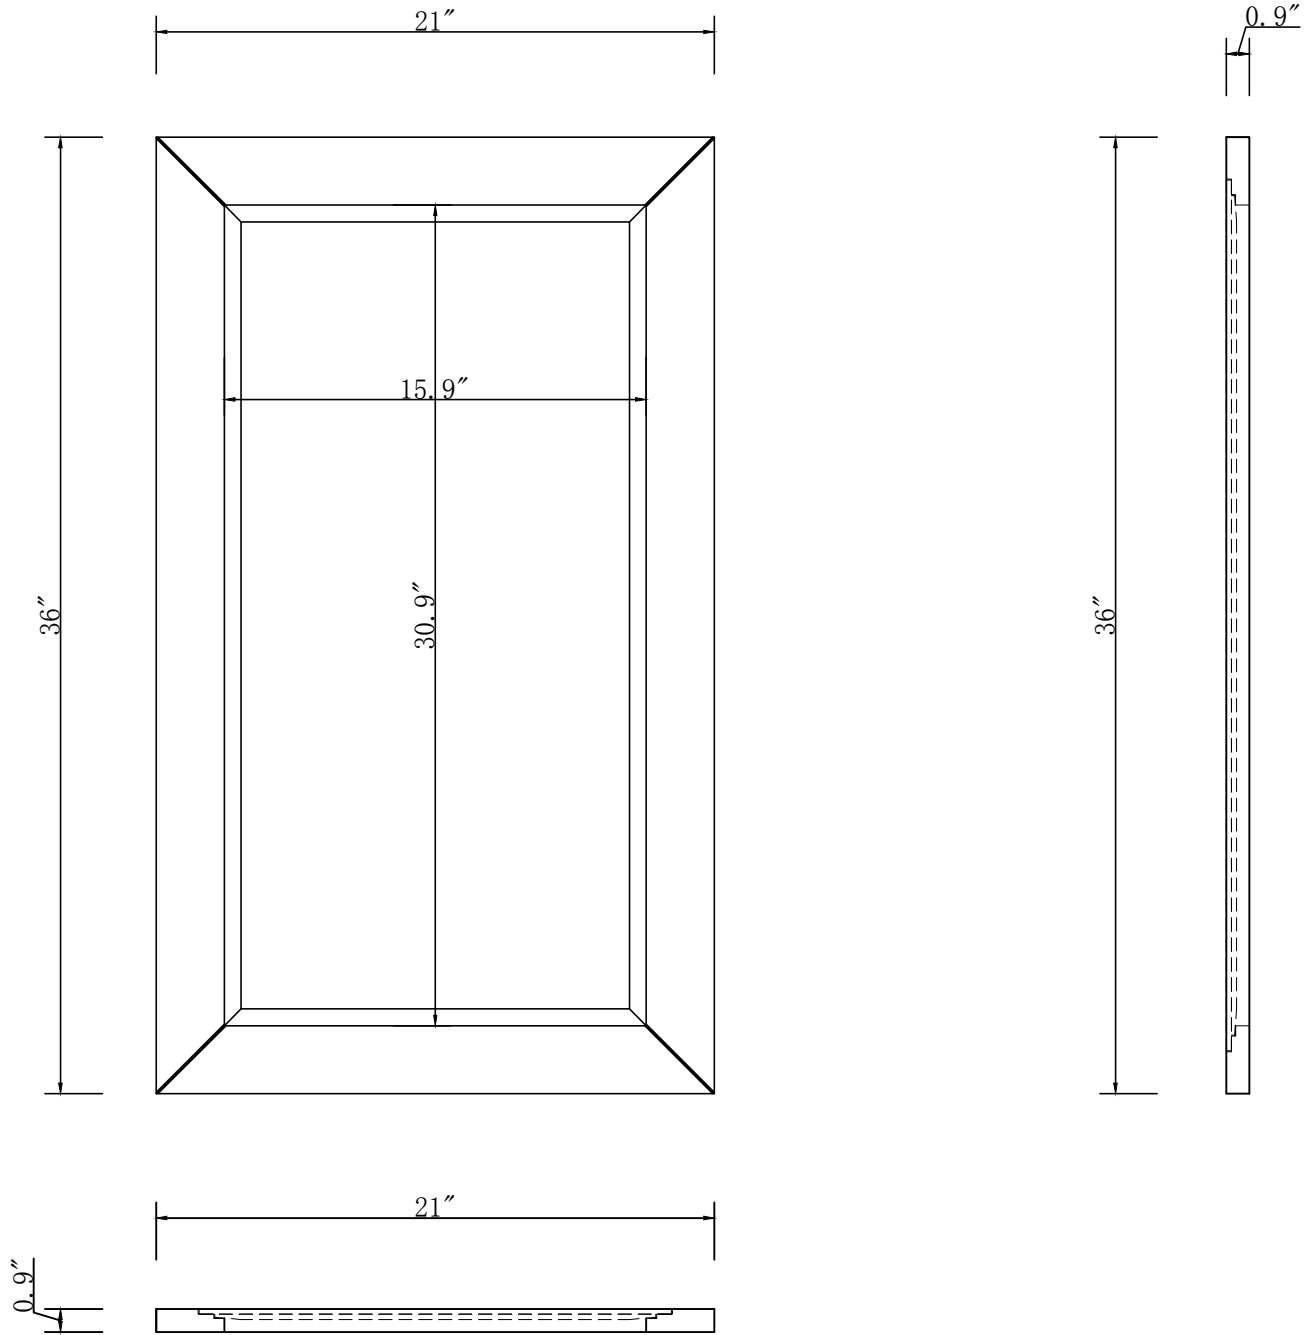

MODEL: ELIZABETH72

FRONT VIEW

BACK VIEW

SIDE VIEW

# MODEL: ELIZABETH72

MODEL: RET-M-2136

MODEL: F2-0009