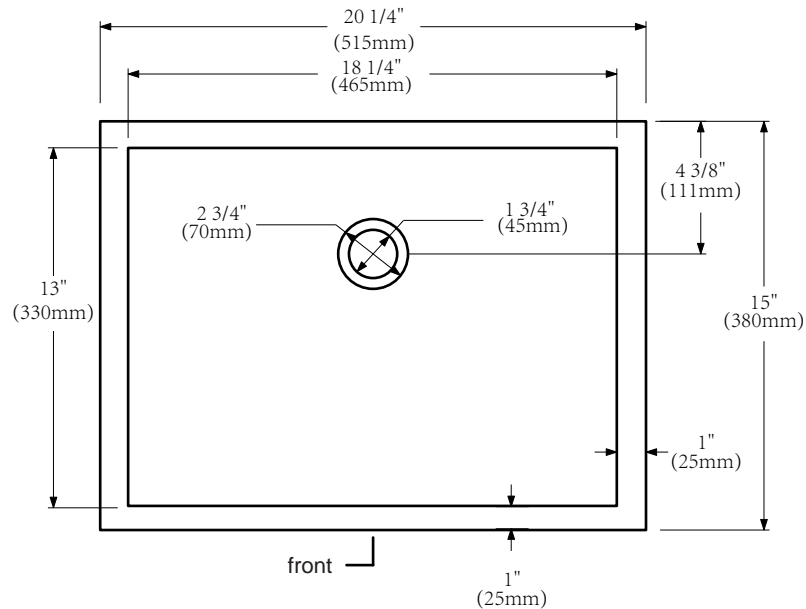

MODEL: ELIZABETH60

FRONT VIEW

BACK VIEW

SIDE VIEW

WATER CREATION

MODEL: ELIZABETH60

MODEL: RET-M-2136