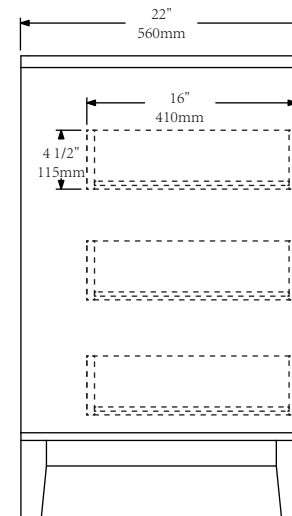

MODEL: ELIZABETH60

FRONT VIEW

BACK VIEW

SIDE VIEW

WATER CREATION

MODEL: ELIZABETH60

MODEL: RET-M-2136