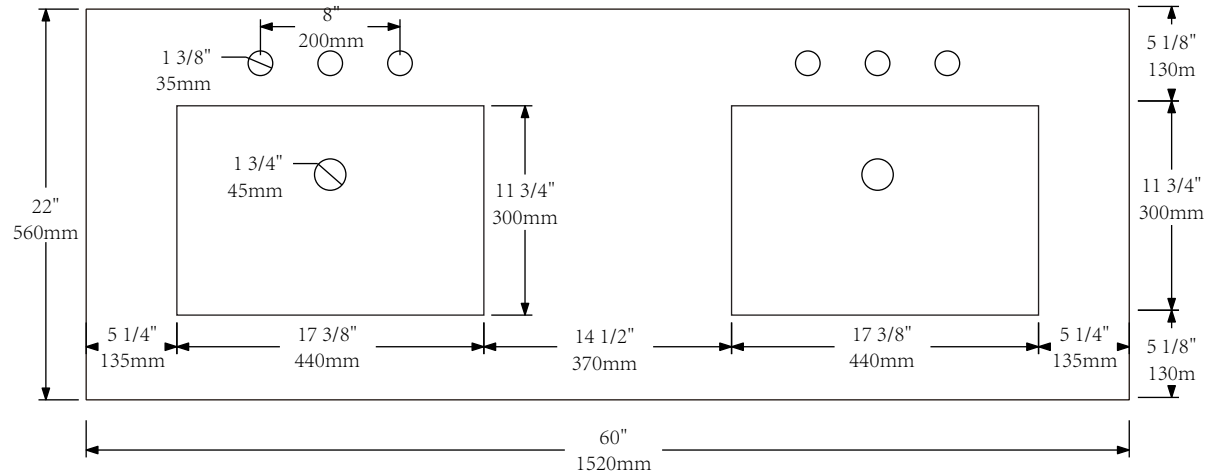

MODEL: ELIZABETH60

FRONT VIEW

BACK VIEW

SIDE VIEW

WATER CREATION

MODEL: ELIZABETH60

MODEL: RET-M-2136