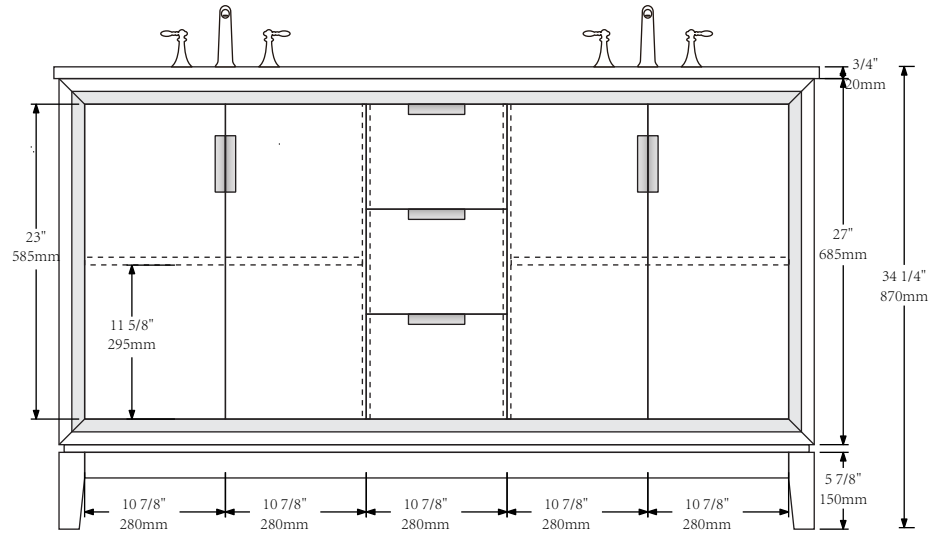

MODEL: ELIZABETH60

FRONT VIEW

BACK VIEW

SIDE VIEW

WATER CREATION

MODEL: ELIZABETH60

MODEL: RET-M-2136