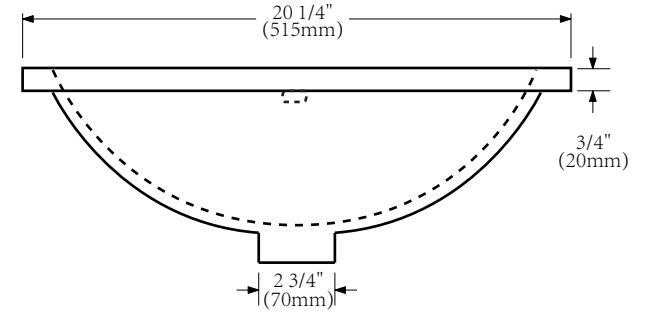

MODEL: ELIZABETH60

FRONT VIEW

BACK VIEW

SIDE VIEW

WATER CREATION

MODEL: ELIZABETH60

MODEL: RET-M-2136