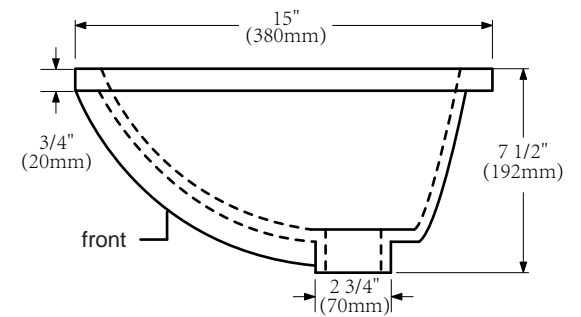

MODEL: ELIZABETH60

FRONT VIEW

BACK VIEW

SIDE VIEW

WATER CREATION

MODEL: ELIZABETH60

MODEL: RET-M-2136