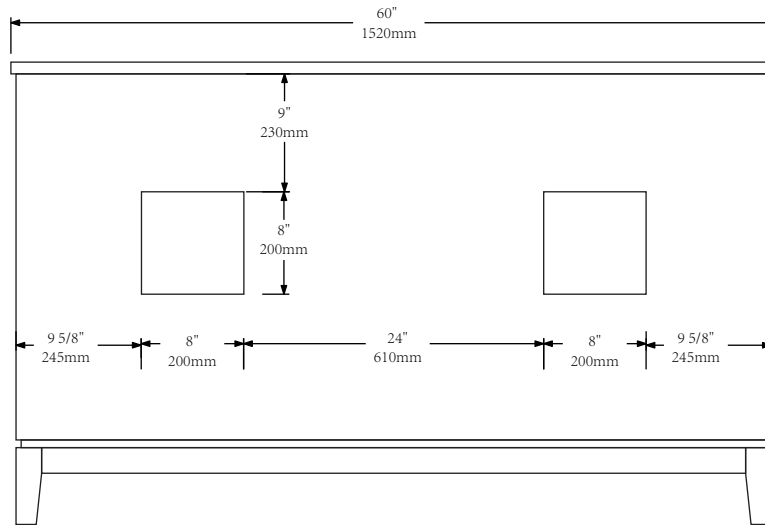

MODEL: ELIZABETH60

FRONT VIEW

BACK VIEW

SIDE VIEW

WATER CREATION

MODEL: ELIZABETH60

MODEL: RET-M-2136