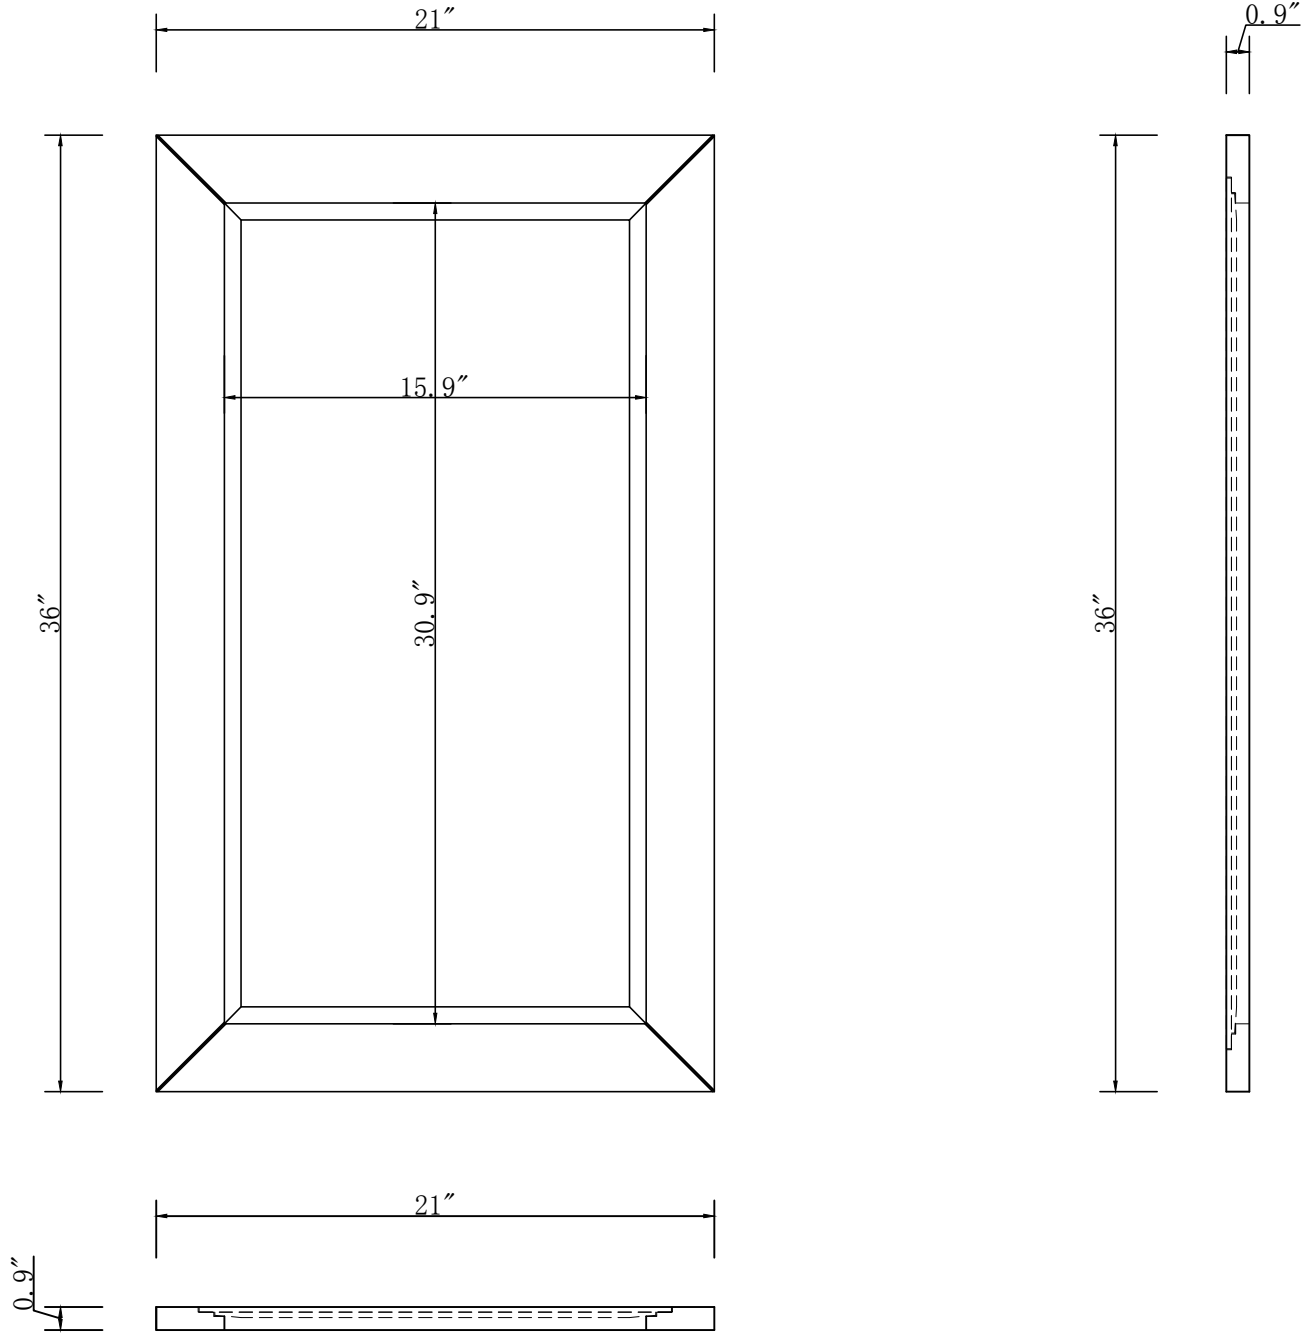

MODEL: ELIZABETH48

FRONT VIEW

SIDE VIEW

BACK VIEW

MODEL: ELIZABETH48

WATER CREATION

MODEL: RET-M-2136

MODEL: F2-0009