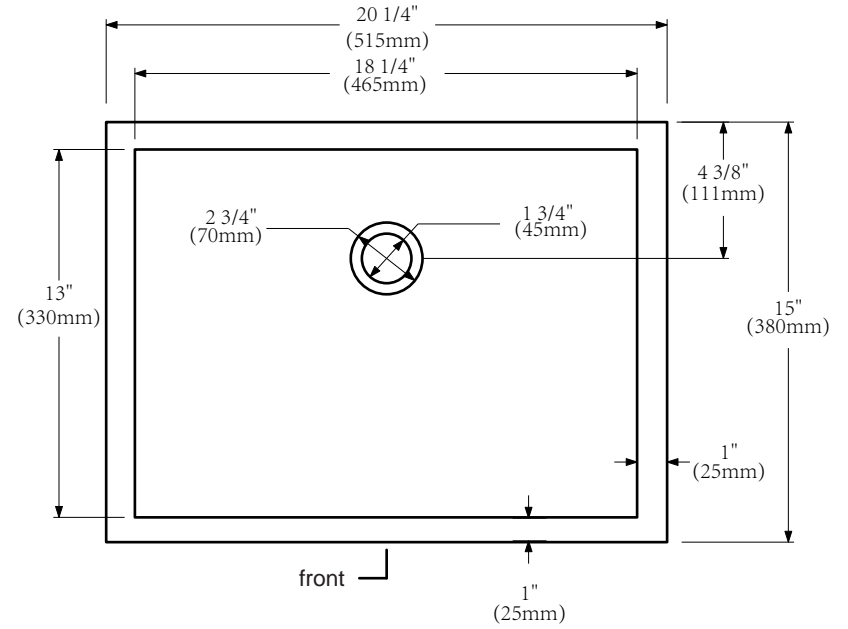

MODEL: ELIZABETH48

FRONT VIEW

SIDE VIEW

BACK VIEW

MODEL: ELIZABETH48

WATER CREATION

MODEL: RET-M-2136

MODEL: F2-0009