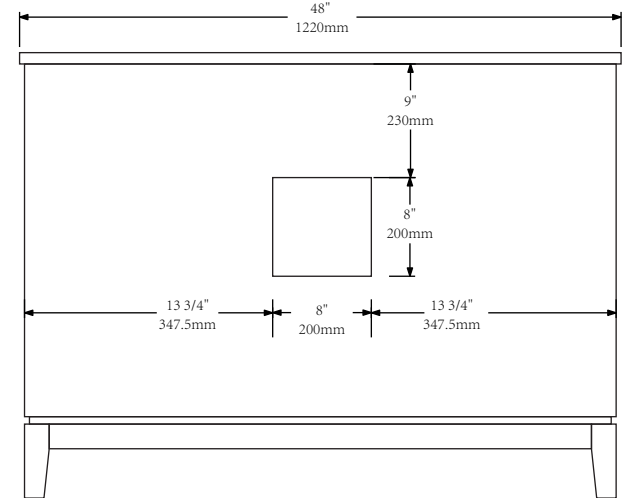

MODEL: ELIZABETH48

FRONT VIEW

SIDE VIEW

BACK VIEW

MODEL: ELIZABETH48

WATER CREATION

MODEL: RET-M-2136

MODEL: F2-0009