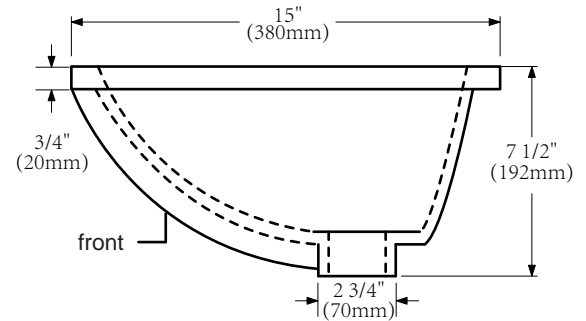

MODEL: ELIZABETH48

FRONT VIEW

SIDE VIEW

BACK VIEW

MODEL: ELIZABETH48

WATER CREATION

MODEL: RET-M-2136

MODEL: F2-0009