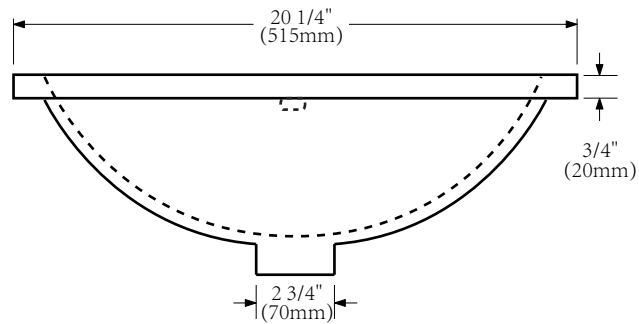

MODEL: ELIZABETH48

FRONT VIEW

SIDE VIEW

BACK VIEW

MODEL: ELIZABETH48

WATER CREATION

MODEL: RET-M-2136

MODEL: F2-0009