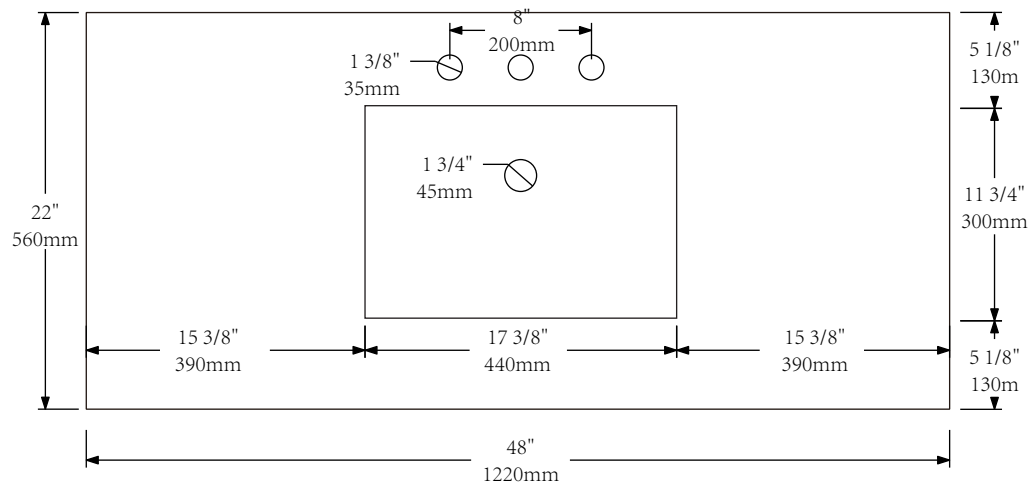

MODEL: ELIZABETH48

FRONT VIEW

SIDE VIEW

BACK VIEW

MODEL: ELIZABETH48

WATER CREATION

MODEL: RET-M-2136

MODEL: F2-0009