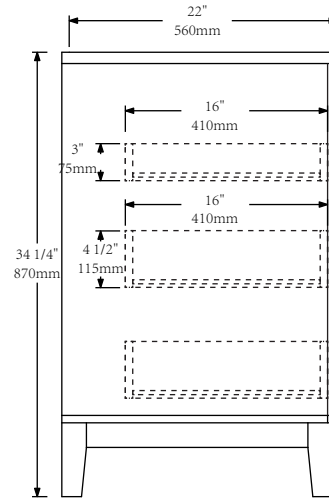

MODEL: ELIZABETH48

FRONT VIEW

SIDE VIEW

BACK VIEW

MODEL: ELIZABETH48

WATER CREATION

MODEL: RET-M-2136

MODEL: F2-0009