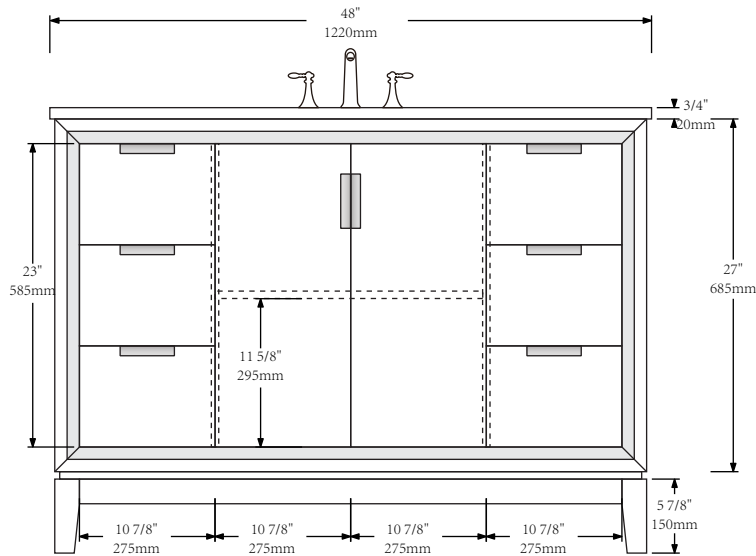

MODEL: ELIZABETH48

FRONT VIEW

SIDE VIEW

BACK VIEW

MODEL: ELIZABETH48

WATER CREATION

MODEL: RET-M-2136

MODEL: F2-0009