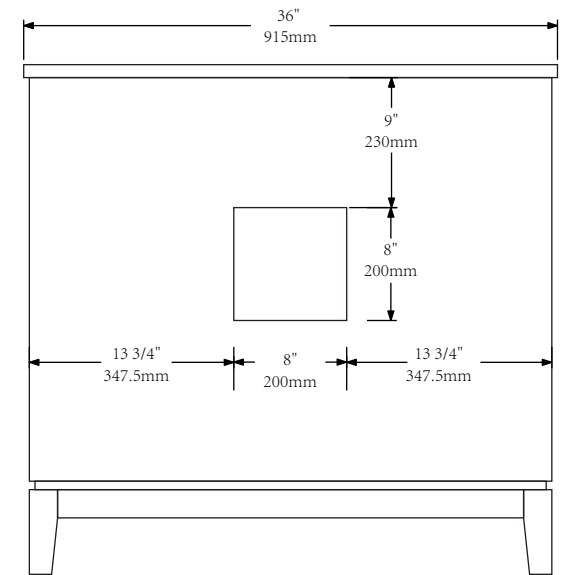

MODEL: ELIZABETH36

FRONT VIEW

SIDE VIEW

BACK VIEW

WATER CREATION

MODEL: ELIZABETH36

MODEL: F2-0012