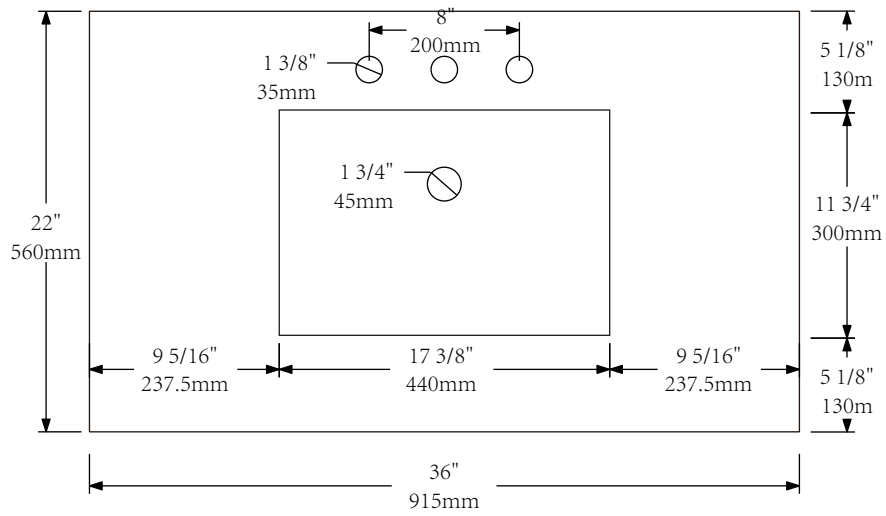

MODEL: ELIZABETH36

FRONT VIEW

SIDE VIEW

BACK VIEW

WATER CREATION

MODEL: ELIZABETH36

MODEL: F2-0012