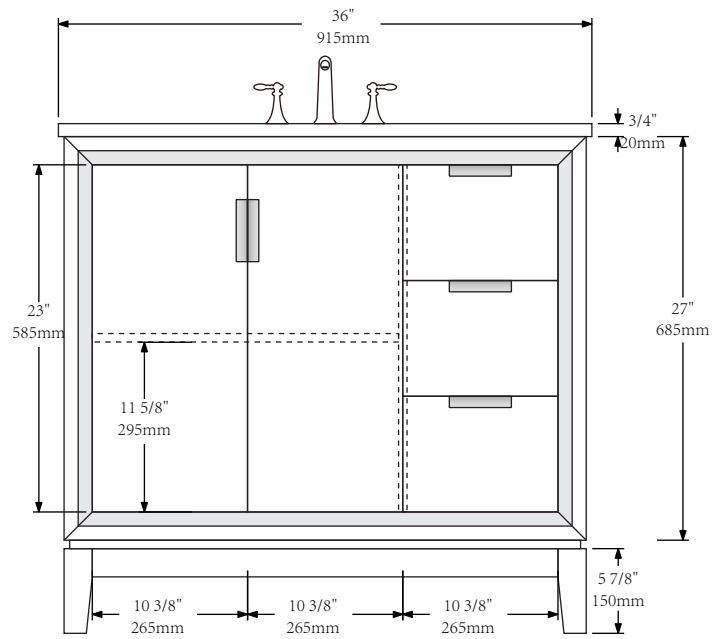

MODEL: ELIZABETH36

FRONT VIEW

SIDE VIEW

BACK VIEW

WATER CREATION

MODEL: ELIZABETH36

MODEL: F2-0012