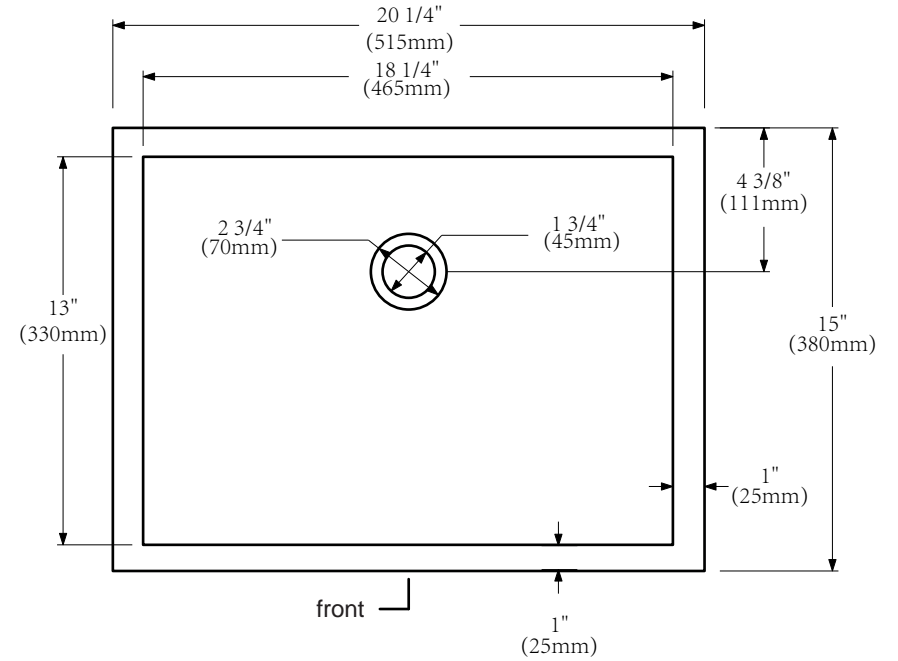

MODEL: ELIZABETH36

FRONT VIEW

SIDE VIEW

BACK VIEW

WATER CREATION

MODEL: ELIZABETH36

MODEL: F2-0012