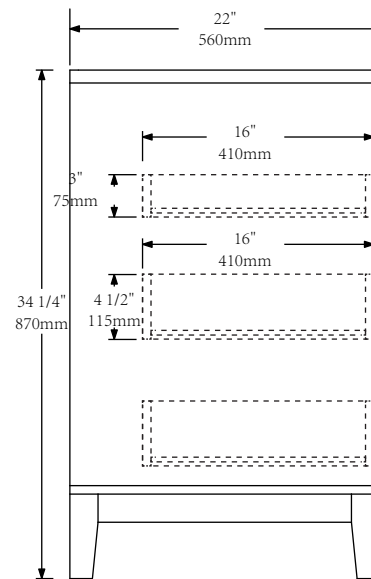

MODEL: ELIZABETH36

FRONT VIEW

SIDE VIEW

BACK VIEW

WATER CREATION

MODEL: ELIZABETH36

MODEL: F2-0012