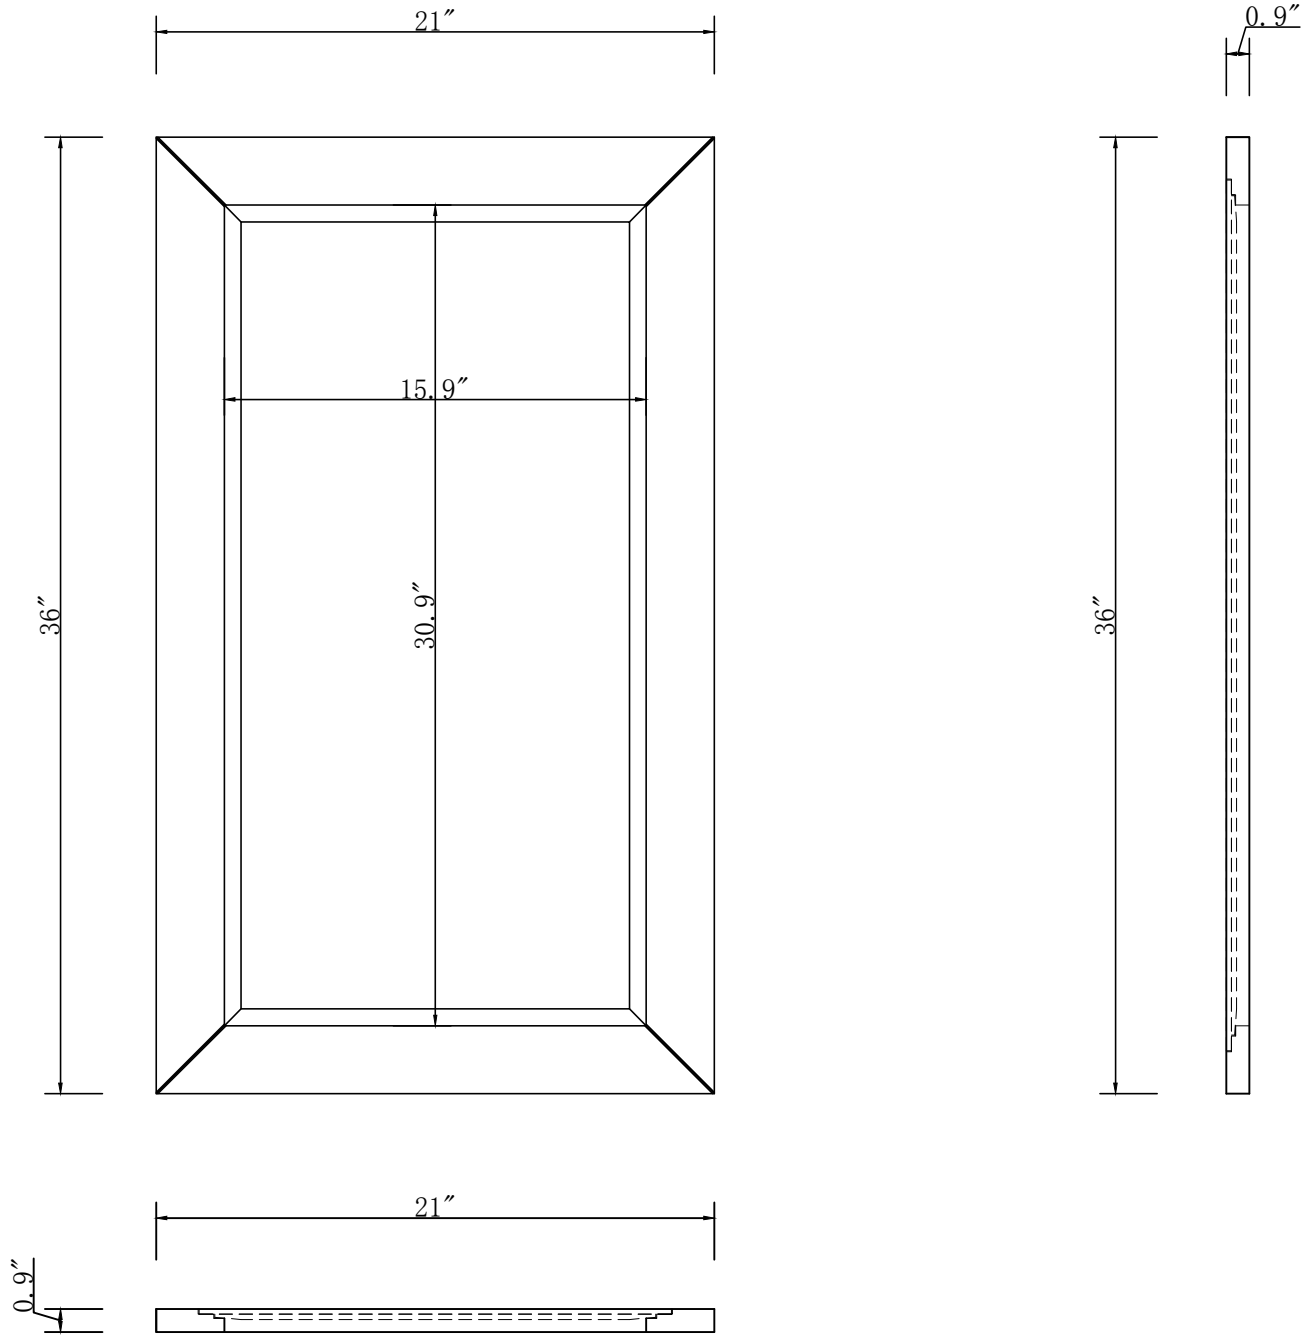

MODEL: ELIZABETH30

FRONT VIEW

SIDE VIEW

BACK VIEW

WATER CREATION

MODEL: ELIZABETH30

WATER CREATION

MODEL: RET-M-2136

MODEL: F2-0012