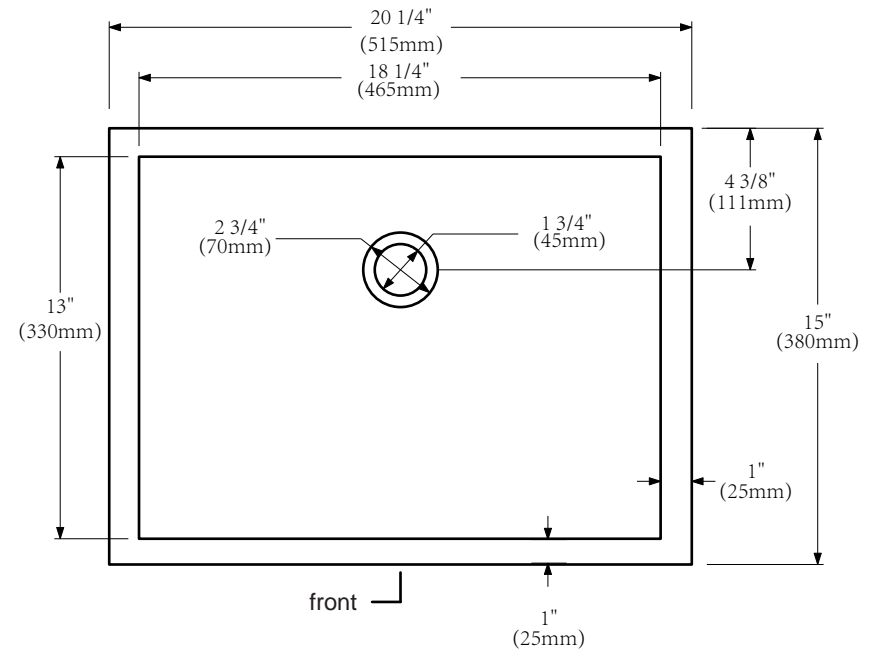

MODEL: ELIZABETH30

FRONT VIEW

SIDE VIEW

BACK VIEW

WATER CREATION

MODEL: ELIZABETH30

WATER CREATION

MODEL: RET-M-2136

MODEL: F2-0012