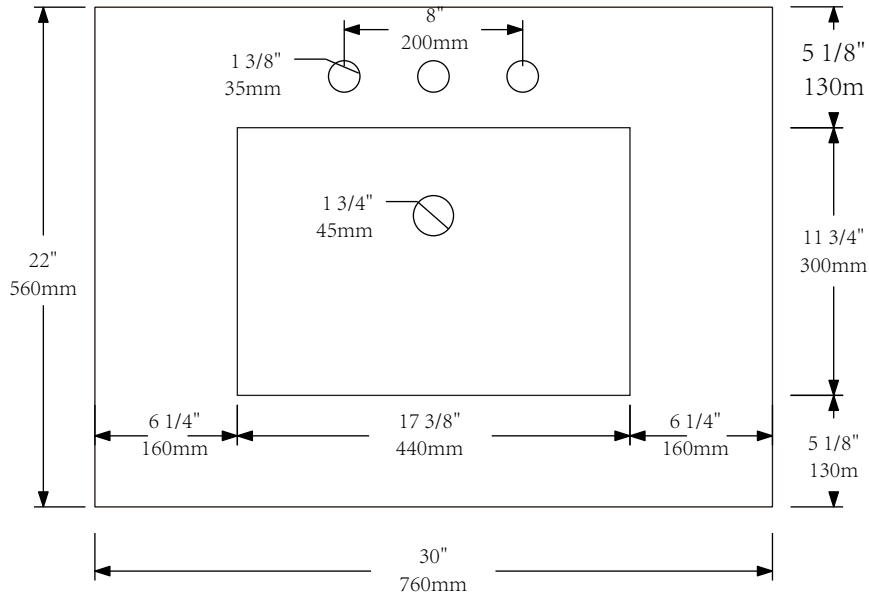

MODEL: ELIZABETH30

FRONT VIEW

SIDE VIEW

BACK VIEW

WATER CREATION

MODEL: ELIZABETH30

WATER CREATION

MODEL: RET-M-2136

MODEL: F2-0012