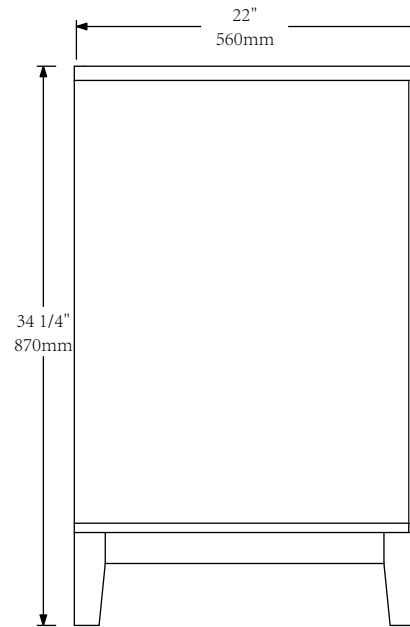

MODEL: ELIZABETH30

FRONT VIEW

SIDE VIEW

BACK VIEW

WATER CREATION

MODEL: ELIZABETH30

WATER CREATION

MODEL: RET-M-2136