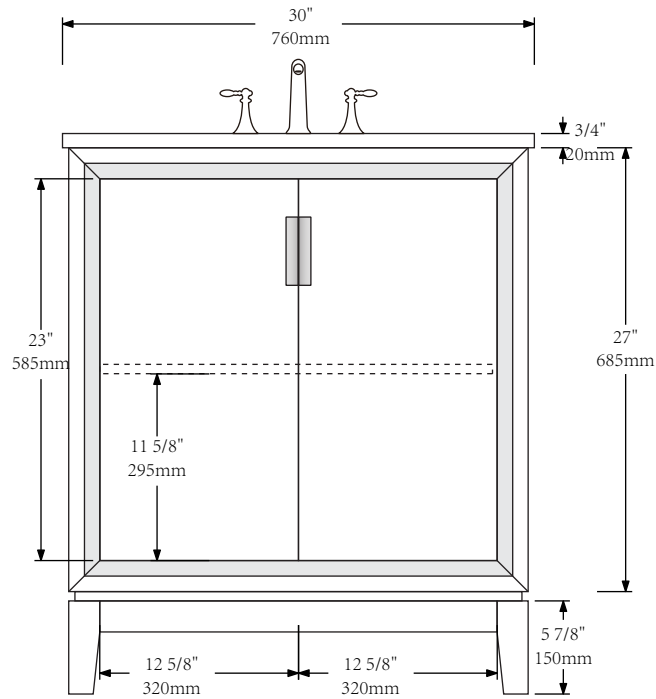

MODEL: ELIZABETH30

FRONT VIEW

SIDE VIEW

BACK VIEW

WATER CREATION

MODEL: ELIZABETH30

WATER CREATION

MODEL: RET-M-2136