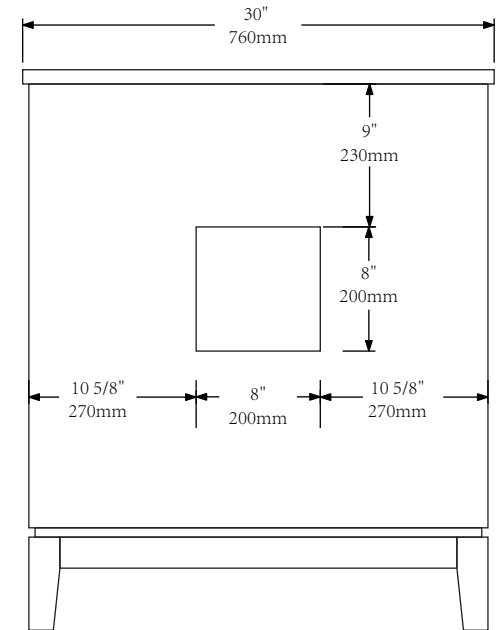

MODEL: ELIZABETH30

FRONT VIEW

SIDE VIEW

BACK VIEW

WATER CREATION

MODEL: ELIZABETH30

WATER CREATION

MODEL: RET-M-2136