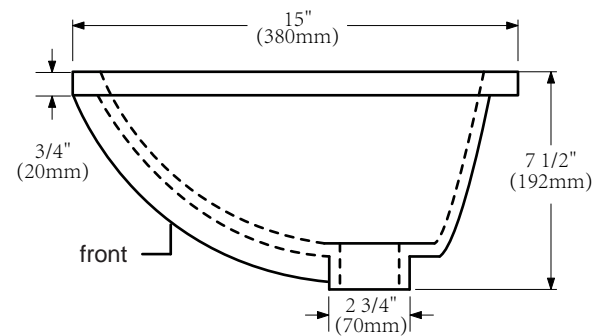

MODEL: ELIZABETH30

FRONT VIEW

SIDE VIEW

BACK VIEW

WATER CREATION

MODEL: ELIZABETH30

WATER CREATION

MODEL: RET-M-2136