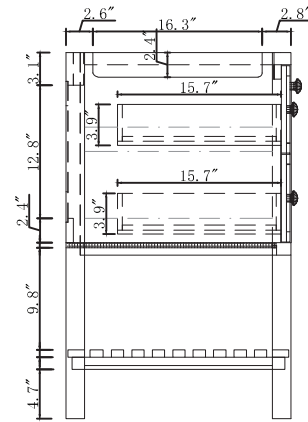

TOP

SIDE

BACK

AVANT
STYLES

SPECIFICATIONS

www.avant-styles.com

SKU: ED-30060

REV1.13.18

NOTES

Countertops are not shown in these diagrams. (Cabinet Only)

Do not expose the surface of the cabinet to corrosive liquids or direct sunlight.

All dimensions and specifications are approximate and subject to change without notice.