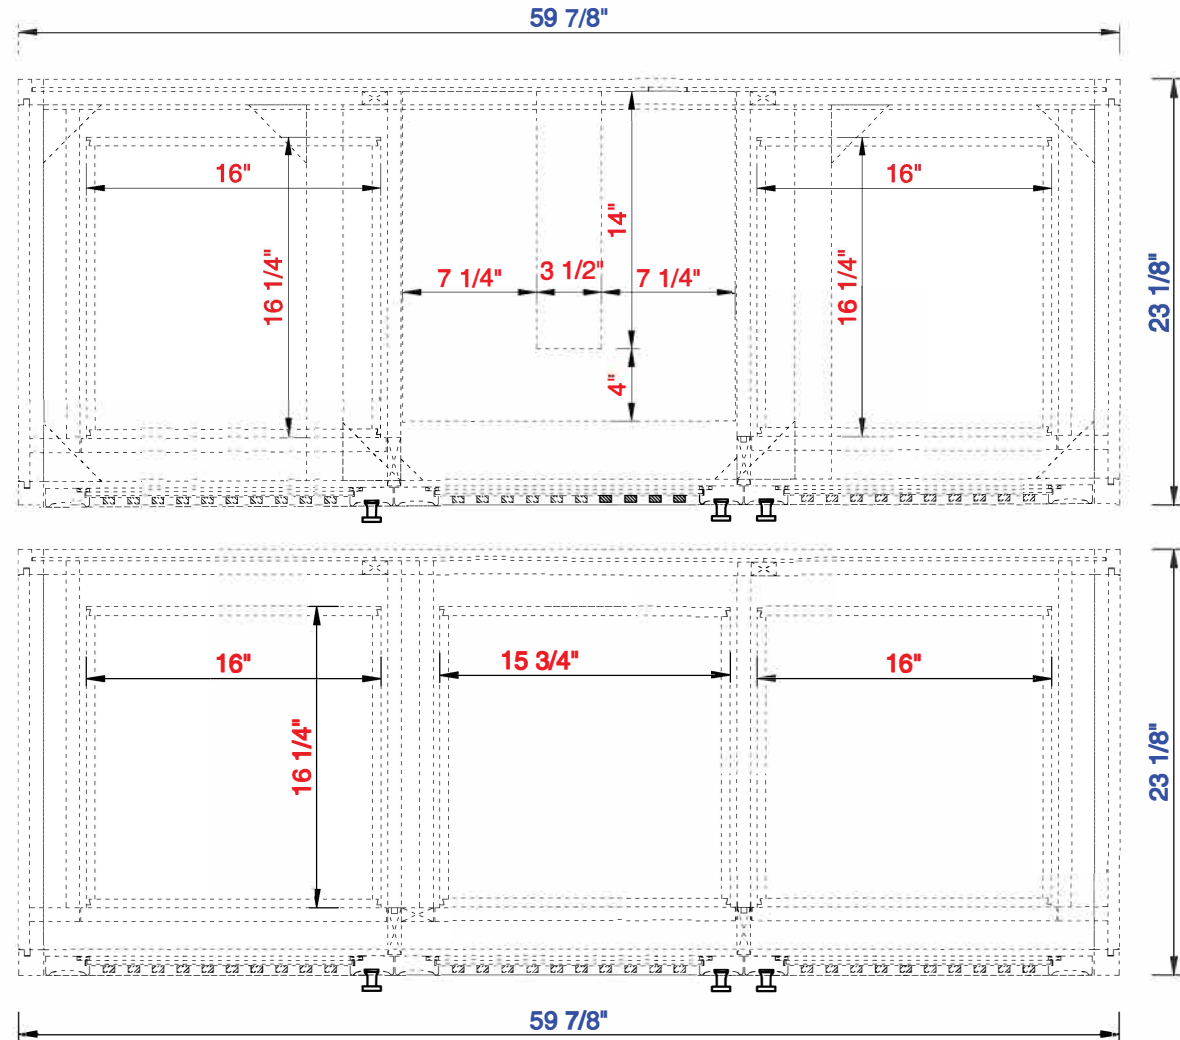

60" S

Item Number:
E645-V60S-MCA
E645-V60S-GW

JAMES MARTIN

VANITIES™

Athens 60" Single Cabinet
Diagrams with Dimensions
page 01 of 03

NOTE ONE: Countertops are not shown in these diagrams. (Cabinet Only)

NOTE TWO: This vanity does not have a Backsplash.

Please consult our website for Countertop Diagrams: www.jamesmartinvanities.com

Version:202010

60" S

Item Number:
E645-V60S-MCA
E645-V60S-GW

JAMES MARTIN

VANITIES™

Athens 60" Single Cabinet
Diagrams with Dimensions
page 02 of 03

Version:202010

60" S

Item Number:
E645-V60S-MCA
E645-V60S-GW

JAMES MARTIN

VANITIES™

Athens 60" Single Cabinet
Diagrams with Dimensions
page 03 of 03

NOTE ONE: Countertops are not shown in these diagrams . (Cabinet Only)

Version:202010

1524mm

Item Number:
E645-V60S-MCA
E645-V60S-GW

JAMES MARTIN

VANITIES™

Athens **1524mm Single Cabinet**
Diagrams with Dimensions
page 02 of 03

NOTE ONE: Countertops are not shown in these diagrams . (Cabinet Only)