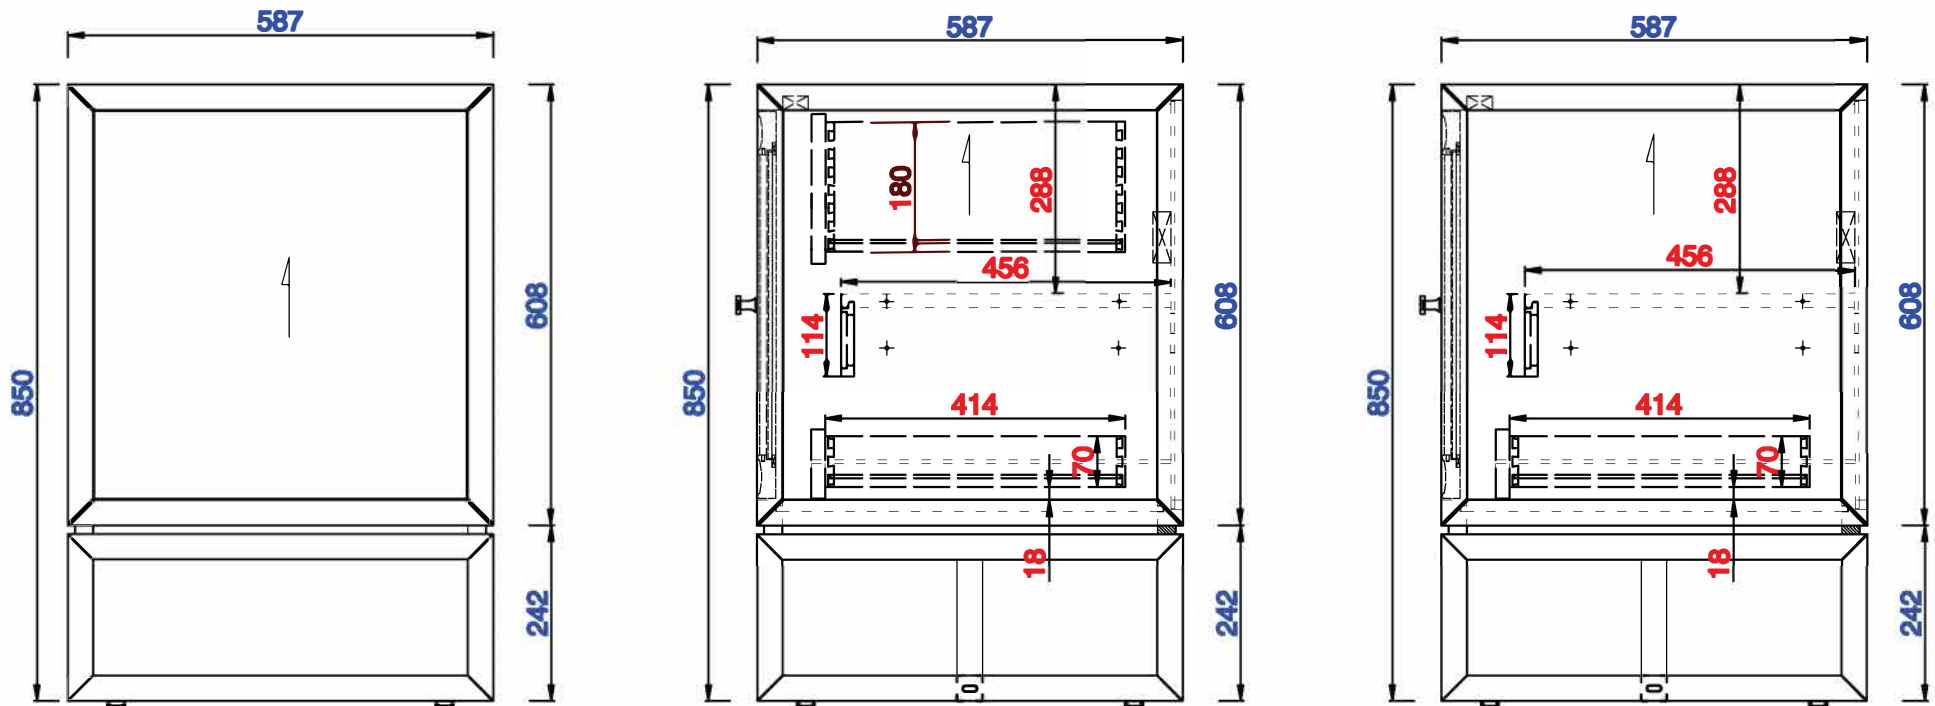

60" S

Item Number:
E645-V60S-MCA
E645-V60S-GW

JAMES MARTIN

VANITIES™

Athens 60" Single Cabinet
Diagrams with Dimensions
page 01 of 03

NOTE ONE: Countertops are not shown in these diagrams. (Cabinet Only)

NOTE TWO: This vanity does not have a Backsplash.

Version:202010

1524mm

Item Number:
E645-V60S-MCA
E645-V60S-GW

JAMES MARTIN

VANITIES™

Athens **1524mm Single Cabinet**
Diagrams with Dimensions
page 02 of 03

NOTE ONE: Countertops are not shown in these diagrams . (Cabinet Only)

NOTE TWO: Internal Shelves (Shown) are designed to align with sinks in James Martin's Optional Countertops. Customer's own countertops and sinks may align differently, and modification may be required. Please consult our website for Countertop Diagrams: www.jamesmartinvanities.com

Version:202010

1524mm

Item Number:
E645-V60S-MCA
E645-V60S-GW

JAMES MARTIN

VANITIES™

Athens 1524mm Single Cabinet
Diagrams with Dimensions
page 03 of 03

NOTE ONE: Countertops are not shown in these diagrams . (Cabinet Only)