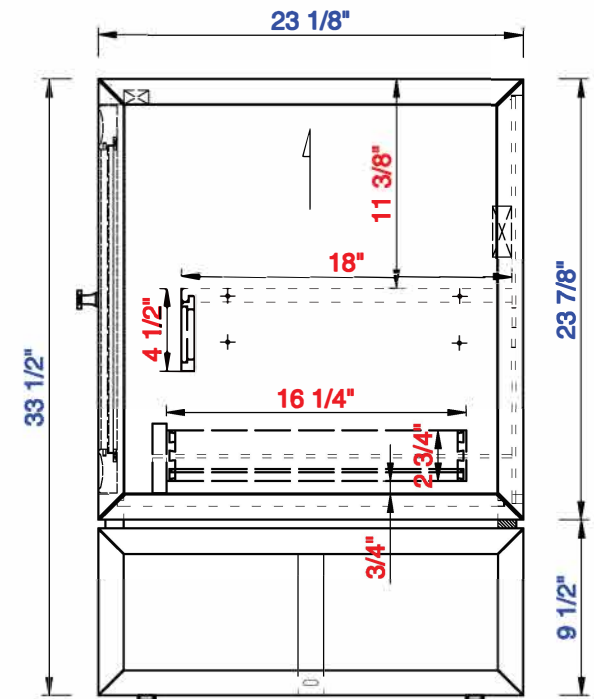

Version:202010

60" S

Item Number:
E645-V60S-MCA
E645-V60S-GW

JAMES MARTIN

VANITIES™

Athens 60" Single Cabinet
Diagrams with Dimensions
page 03 of 03

NOTE ONE: Countertops are not shown in these diagrams . (Cabinet Only)

Athens **1524mm Single Cabinet**
Diagrams with Dimensions
page 01 of 03

NOTE ONE: Countertops are not shown in these diagrams. (Cabinet Only)

NOTE TWO: This vanity does not have a Backsplash.

Please consult our website for Countertop Diagrams: www.jamesmartinvanities.com

Version:202010

1524mm

Item Number:
E645-V60S-MCA
E645-V60S-GW

JAMES MARTIN

VANITIES™

Athens **1524mm Single Cabinet**
Diagrams with Dimensions
page 02 of 03

NOTE ONE: Countertops are not shown in these diagrams . (Cabinet Only)

Version:202010

1524mm

Item Number:
E645-V60S-MCA
E645-V60S-GW

JAMES MARTIN

VANITIES™

Athens 1524mm Single Cabinet
Diagrams with Dimensions
page 03 of 03

NOTE ONE: Countertops are not shown in these diagrams . (Cabinet Only)