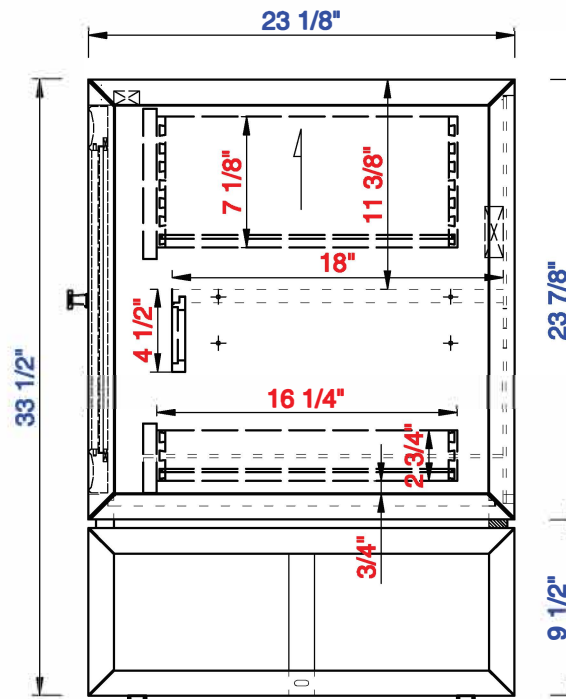

NOTE ONE: Countertops are not shown in these diagrams . (Cabinet Only)
NOTE TWO: Internal Shelves (Shown) are designed to align with sinks in James Martin's Optional Countertops.
Customer's own countertops and sinks may align differently, and modification may be required.
Please consult our website for Countertop Diagrams: www.jamesmartinvanities.com

Version:202010

60" S

Item Number:
E645-V60S-MCA
E645-V60S-GW

JAMES MARTIN

VANITIES™

Athens 60" Single Cabinet
Diagrams with Dimensions
page 03 of 03

NOTE ONE: Countertops are not shown in these diagrams . (Cabinet Only)

Version:202010

1524mm

Item Number:
E645-V60S-MCA
E645-V60S-GW

JAMES MARTIN

VANITIES™

Athens **1524mm Single Cabinet**
Diagrams with Dimensions
page 02 of 03

NOTE ONE: Countertops are not shown in these diagrams . (Cabinet Only)

Version:202010

1524mm

Item Number:
E645-V60S-MCA
E645-V60S-GW

JAMES MARTIN

VANITIES™

Athens 1524mm Single Cabinet
Diagrams with Dimensions
page 03 of 03

NOTE ONE: Countertops are not shown in these diagrams . (Cabinet Only)