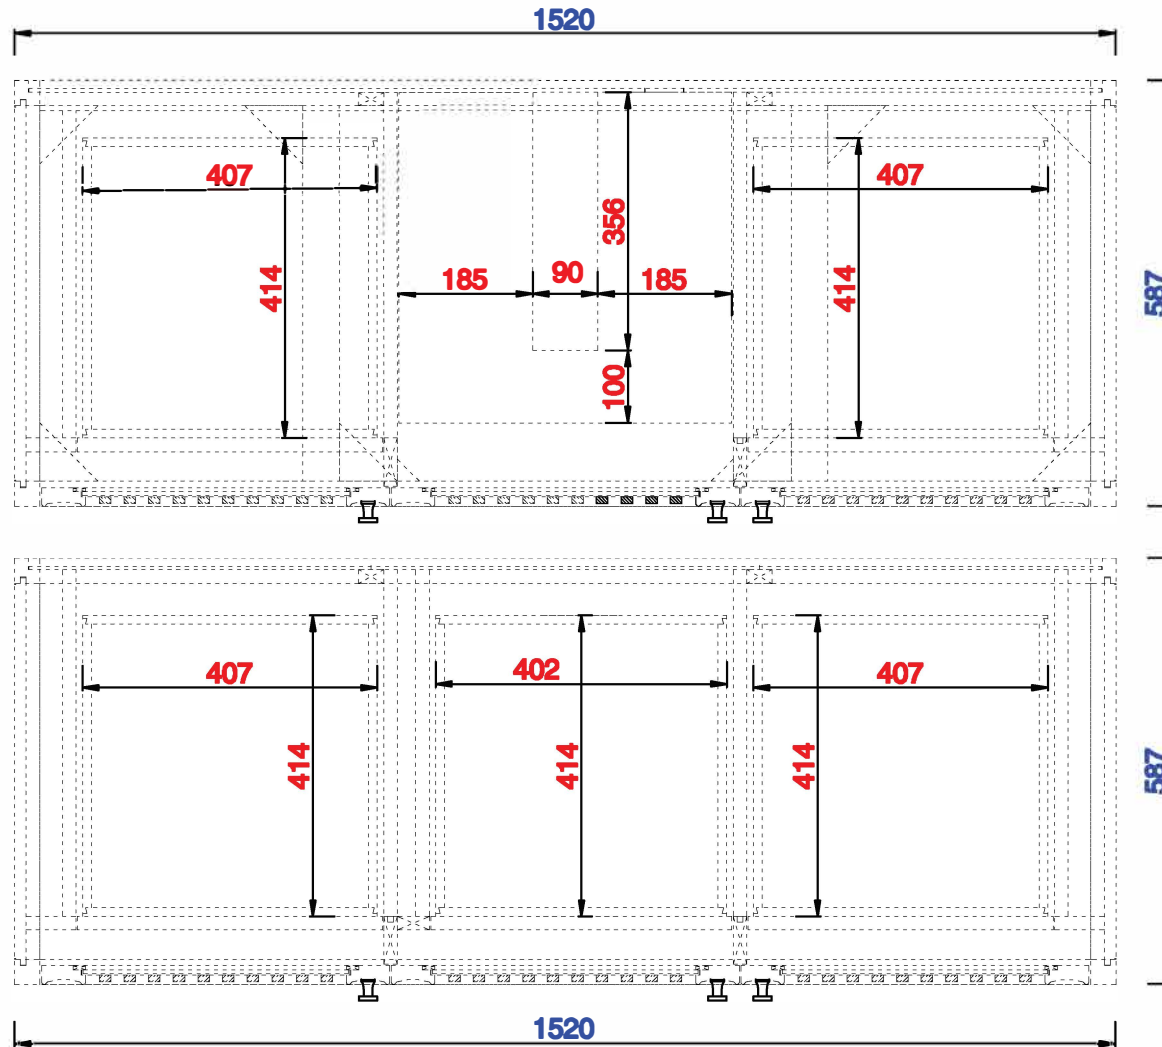

60" S

Item Number:
E645-V60S-MCA
E645-V60S-GW

JAMES MARTIN

VANITIES™

Athens 60" Single Cabinet
Diagrams with Dimensions
page 01 of 03

NOTE ONE: Countertops are not shown in these diagrams. (Cabinet Only)

NOTE TWO: This vanity does not have a Backsplash.

Version:202010

1524mm

Item Number:
E645-V60S-MCA
E645-V60S-GW

JAMES MARTIN

VANITIES™

Athens **1524mm Single Cabinet**
Diagrams with Dimensions
page 02 of 03

NOTE ONE: Countertops are not shown in these diagrams . (Cabinet Only)

NOTE TWO: Internal Shelves (Shown) are designed to align with sinks in James Martin's Optional Countertops. Customer's own countertops and sinks may align differently, and modification may be required. Please consult our website for Countertop Diagrams: www.jamesmartinvanities.com

Version:202010

1524mm

Item Number:
E645-V60S-MCA
E645-V60S-GW

JAMES MARTIN

VANITIES™

Athens 1524mm Single Cabinet
Diagrams with Dimensions
page 03 of 03

NOTE ONE: Countertops are not shown in these diagrams . (Cabinet Only)