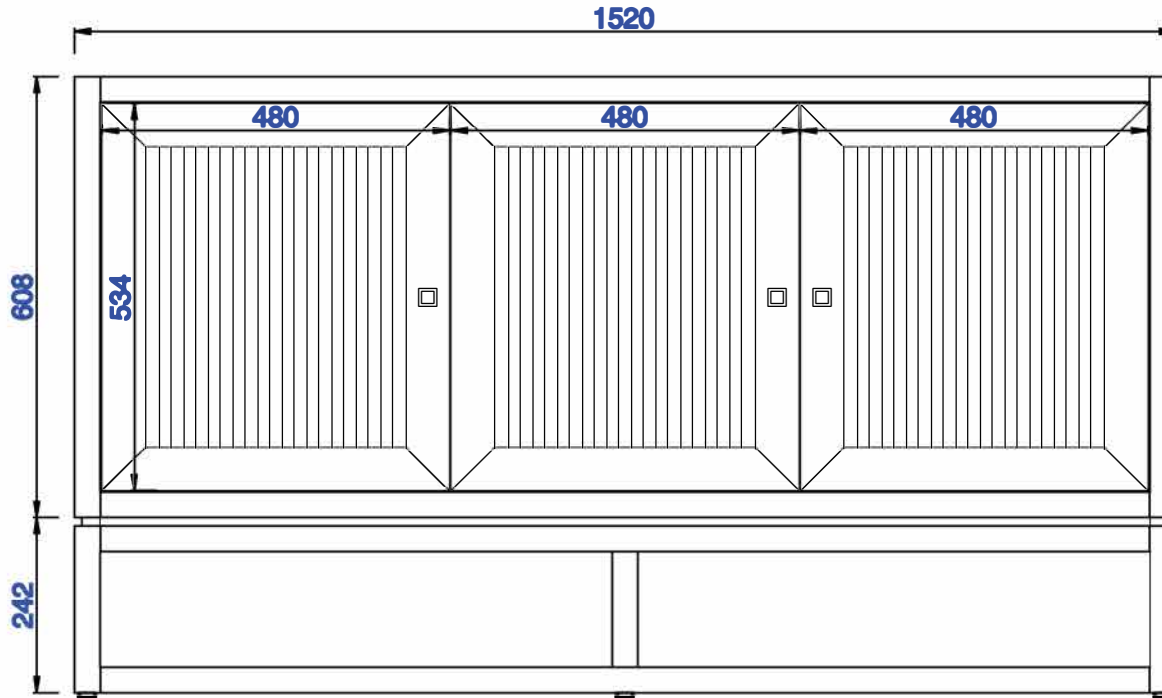

Athens **1524mm Single Cabinet**
Diagrams with Dimensions
page 01 of 03

NOTE ONE: Countertops are not shown in these diagrams. (Cabinet Only)

NOTE TWO: This vanity does not have a Backsplash.

Please consult our website for Countertop Diagrams: www.jamesmartinvanities.com