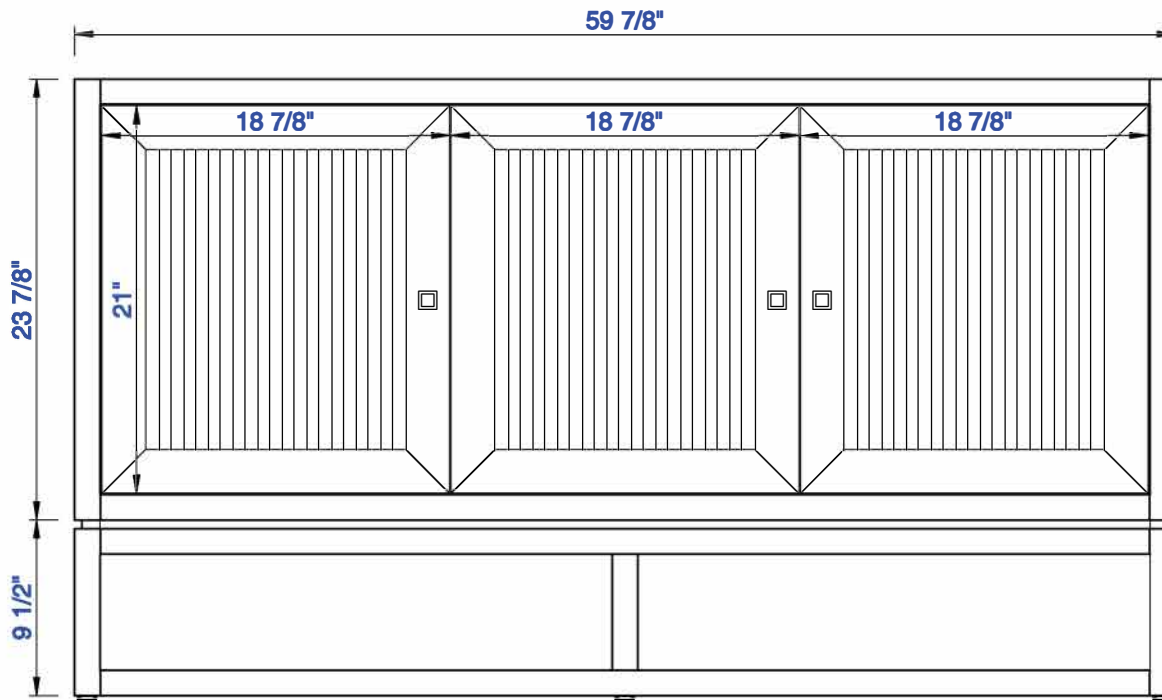

60" S

Item Number:
E645-V60S-MCA
E645-V60S-GW

JAMES MARTIN

VANITIES™

Athens 60" Single Cabinet
Diagrams with Dimensions
page 01 of 03

NOTE ONE: Countertops are not shown in these diagrams. (Cabinet Only)

NOTE TWO: This vanity does not have a Backsplash.

Please consult our website for Countertop Diagrams: www.jamesmartinvanities.com

Version:202010

60" S

Item Number:
E645-V60S-MCA
E645-V60S-GW

JAMES MARTIN

VANITIES™

Athens 60" Single Cabinet
Diagrams with Dimensions
page 02 of 03

NOTE ONE: Countertops are not shown in these diagrams . (Cabinet Only)
NOTE TWO: Internal Shelves (Shown) are designed to align with sinks in James Martin's Optional Countertops.
Customer's own countertops and sinks may align differently, and modification may be required.
Please consult our website for Countertop Diagrams: www.jamesmartinvanities.com

Version:202010

1524mm

Item Number:
E645-V60S-MCA
E645-V60S-GW

JAMES MARTIN

VANITIES™

Athens **1524mm Single Cabinet**
Diagrams with Dimensions
page 02 of 03

NOTE ONE: Countertops are not shown in these diagrams . (Cabinet Only)