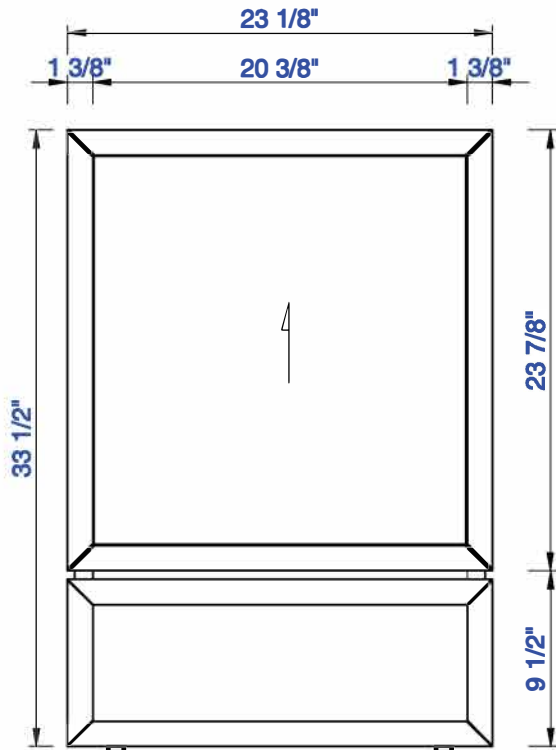

60" S

Item Number:
E645-V60S-MCA
E645-V60S-GW

JAMES MARTIN

VANITIES™

Athens 60" Single Cabinet
Diagrams with Dimensions
page 01 of 03

NOTE ONE: Countertops are not shown in these diagrams. (Cabinet Only)

NOTE TWO: This vanity does not have a Backsplash.

Version:202010

60" S

Item Number:
E645-V60S-MCA
E645-V60S-GW

JAMES MARTIN

VANITIES™

Athens 60" Single Cabinet
Diagrams with Dimensions
page 03 of 03

NOTE ONE: Countertops are not shown in these diagrams . (Cabinet Only)

Athens **1524mm Single Cabinet**
Diagrams with Dimensions
page 01 of 03

NOTE ONE: Countertops are not shown in these diagrams. (Cabinet Only)

NOTE TWO: This vanity does not have a Backsplash.

Please consult our website for Countertop Diagrams: www.jamesmartinvanities.com

Version:202010

1524mm

Item Number:
E645-V60S-MCA
E645-V60S-GW

JAMES MARTIN

VANITIES™

Athens **1524mm Single Cabinet**
Diagrams with Dimensions
page 02 of 03

NOTE ONE: Countertops are not shown in these diagrams . (Cabinet Only)