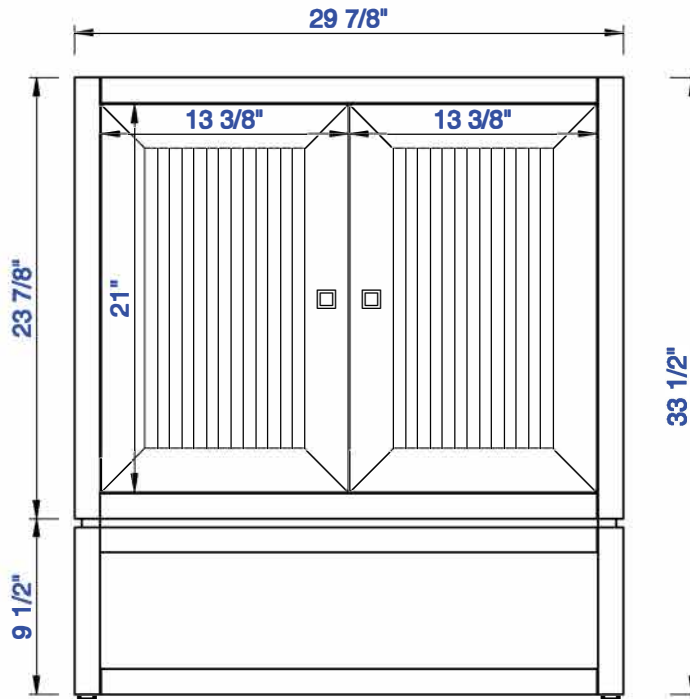

30"

Item Number:
E645-V30-MCA
E645-V30-GW

JAMES MARTIN

VANITIES™

Athens 30" Single Vanity Cabinet
Diagrams with Dimensions
page 01 of 03

NOTE ONE: Countertops are not shown in these diagrams. (Cabinet Only)

NOTE TWO: This vanity does not have a Backsplash.

Please consult our website for Countertop Diagrams: www.jamesmartinvanities.com

Version:202010

30"

Item Number:
E645-V30-MCA
E645-V30-GW

JAMES MARTIN

VANITIES™

Athens 30" Single Vanity Cabinet
Diagrams with Dimensions
page 02 of 03

NOTE ONE: Countertops are not shown in these diagrams . (Cabinet Only)
NOTE TWO: Internal Shelves (Shown) are designed to align with sinks in James Martin's Optional Countertops.
 Customer's own countertops and sinks may align differently, and modification may be required.
 Please consult our website for Countertop Diagrams: www.jamesmartinvanities.com

30"

Item Number:
E645-V30-MCA
E645-V30-GW

JAMES MARTIN

VANITIES™

Athens 30" Single Vanity Cabinet
Diagrams with Dimensions
page 03 of 03

NOTE ONE: Countertops are not shown in these diagrams . (Cabinet Only)