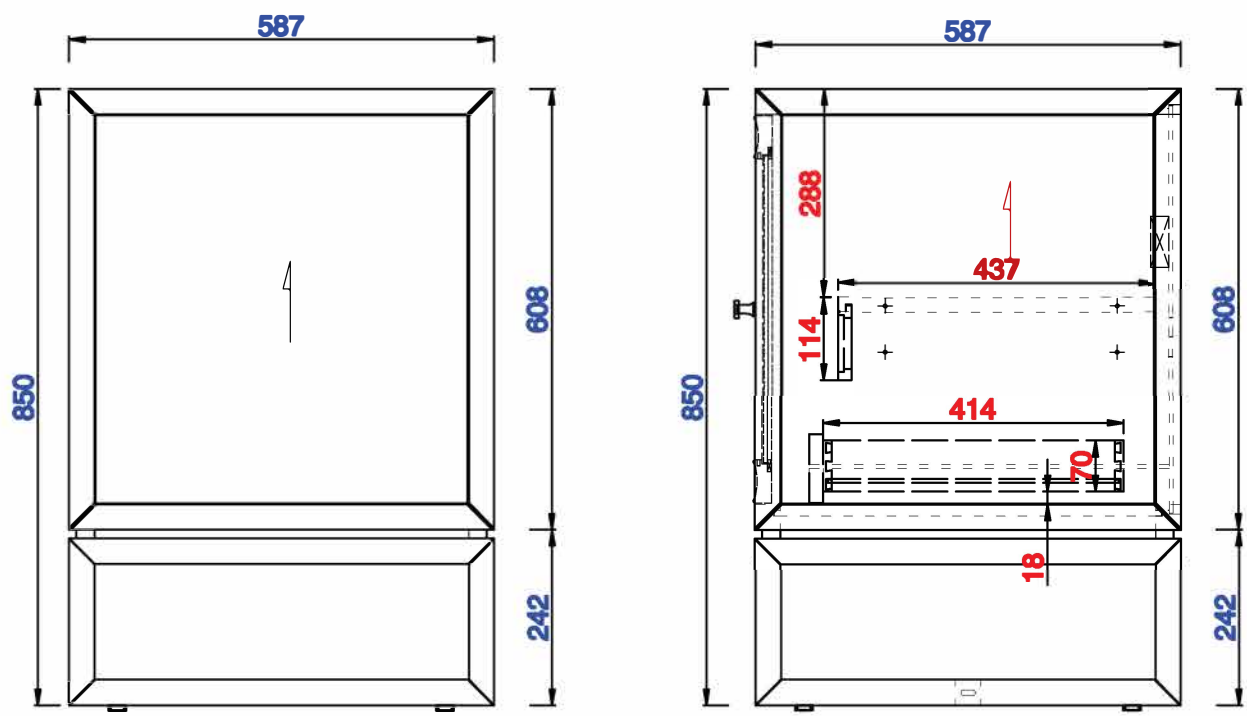

30"

Item Number:
E645-V30-MCA
E645-V30-GW

JAMES MARTIN

VANITIES™

Athens 30" Single Vanity Cabinet
Diagrams with Dimensions
page 01 of 03

NOTE ONE: Countertops are not shown in these diagrams. (Cabinet Only)

Version:202010

762mm

Item Number:
E645-V30-MCA
E645-V30-GW

JAMES MARTIN

VANITIES™

Athens 762mm Single Vanity Cabinet
Diagrams with Dimensions
page 02 of 03

NOTE ONE: Countertops are not shown in these diagrams . (Cabinet Only)

NOTE TWO: Internal Shelves (Shown) are designed to align with sinks in James Martin's Optional Countertops.

Customer's own countertops and sinks may align differently, and modification may be required.

Please consult our website for Countertop Diagrams: www.jamesmartinvanities.com

Version:202010

762mm

Item Number:
E645-V30-MCA
E645-V30-GW

JAMES MARTIN

VANITIES™

Athens 762mm Single Vanity Cabinet
Diagrams with Dimensions
page 03 of 03