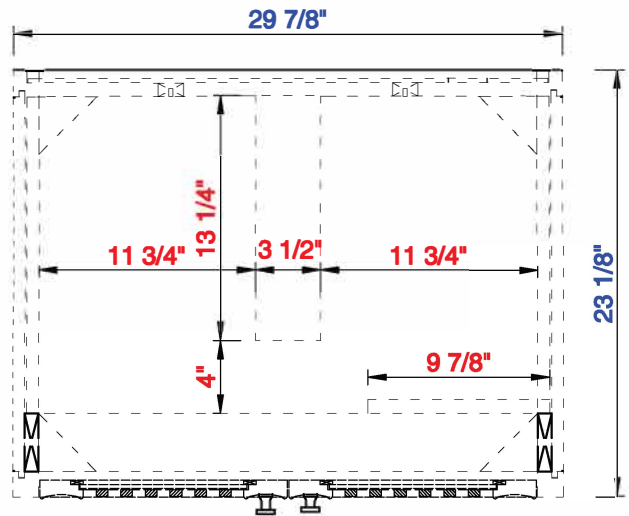

30"

Item Number:
E645-V30-MCA
E645-V30-GW

JAMES MARTIN

VANITIES™

Athens 30" Single Vanity Cabinet
Diagrams with Dimensions
page 02 of 03

NOTE ONE: Countertops are not shown in these diagrams . (Cabinet Only)
NOTE TWO: Internal Shelves (Shown) are designed to align with sinks in James Martin's Optional Countertops.
Customer's own countertops and sinks may align differently, and modification may be required.
Please consult our website for Countertop Diagrams: www.jamesmartinvanities.com