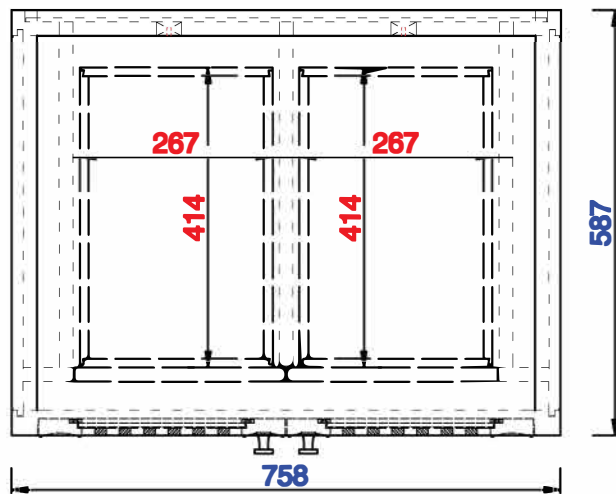

Version:202010

762mm

Item Number:
E645-V30-MCA
E645-V30-GW

JAMES MARTIN

VANITIES™

Athens 762mm Single Vanity Cabinet
Diagrams with Dimensions
page 02 of 03

NOTE ONE: Countertops are not shown in these diagrams . (Cabinet Only)

NOTE TWO: Internal Shelves (Shown) are designed to align with sinks in James Martin's Optional Countertops.

Customer's own countertops and sinks may align differently, and modification may be required.

Please consult our website for Countertop Diagrams: www.jamesmartinvanities.com

Version:202010

762mm

Item Number:
E645-V30-MCA
E645-V30-GW

JAMES MARTIN

VANITIES™

Athens 762mm Single Vanity Cabinet
Diagrams with Dimensions
page 03 of 03