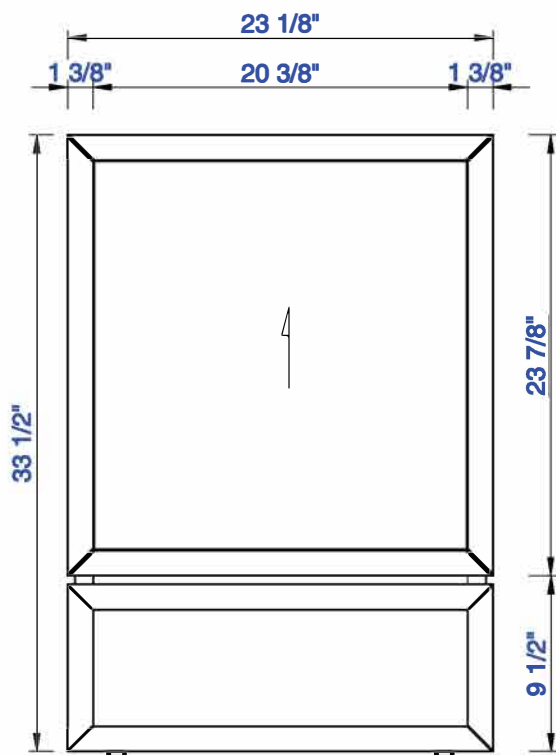

30"

Item Number:
E645-V30-MCA
E645-V30-GW

JAMES MARTIN

VANITIES™

Athens 30" Single Vanity Cabinet
Diagrams with Dimensions
page 01 of 03

NOTE ONE: Countertops are not shown in these diagrams. (Cabinet Only)

30"

Item Number:
E645-V30-MCA
E645-V30-GW

JAMES MARTIN

VANITIES™

Athens 30" Single Vanity Cabinet
Diagrams with Dimensions
page 03 of 03

NOTE ONE: Countertops are not shown in these diagrams . (Cabinet Only)

Version:202010

762mm

Item Number:
E645-V30-MCA
E645-V30-GW

JAMES MARTIN

VANITIES™

Athens 762mm Single Vanity Cabinet
Diagrams with Dimensions
page 02 of 03

NOTE ONE: Countertops are not shown in these diagrams . (Cabinet Only)

Please consult our website for Countertop Diagrams: www.jamesmartinvanities.com

Version:202010

762mm

Item Number:
E645-V30-MCA
E645-V30-GW

JAMES MARTIN

VANITIES™

Athens 762mm Single Vanity Cabinet
Diagrams with Dimensions
page 03 of 03