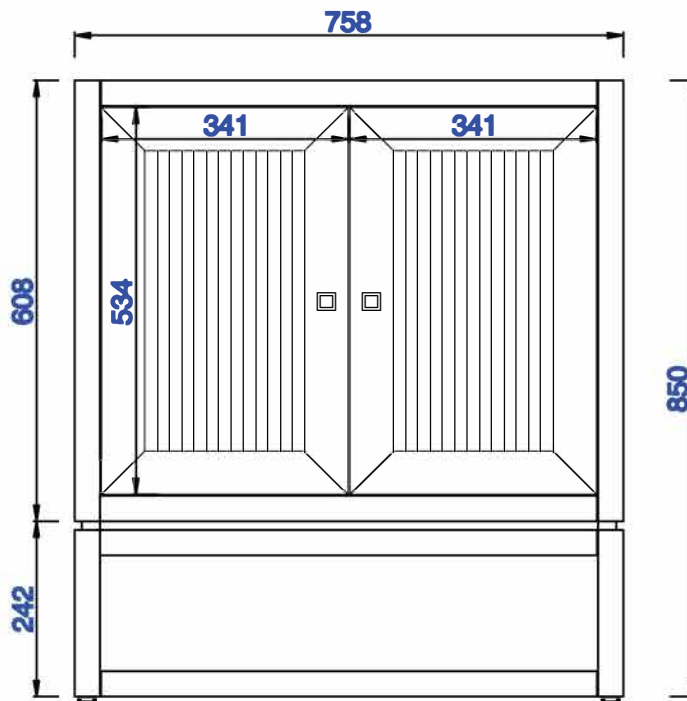

762mm

Item Number:
E645-V30-MCA
E645-V30-GW

JAMES MARTIN

VANITIES™

Athens 762mm Single Vanity Cabinet
Diagrams with Dimensions
page 01 of 03

NOTE ONE: Countertops are not shown in these diagrams. (Cabinet Only)

NOTE TWO: This vanity does not have a Backsplash.

Please consult our website for Countertop Diagrams: www.jamesmartinvanities.com

Version:202010