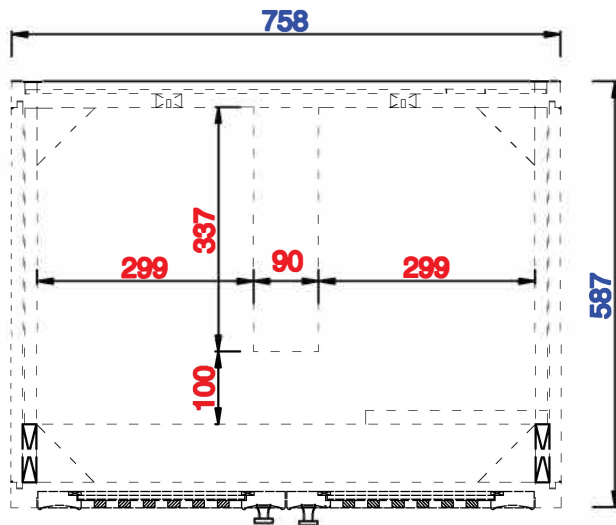

Athens 762mm Single Vanity Cabinet
Diagrams with Dimensions
page 01 of 03

NOTE ONE: Countertops are not shown in these diagrams. (Cabinet Only)

NOTE TWO: This vanity does not have a Backsplash.

Please consult our website for Countertop Diagrams: www.jamesmartinvanities.com

Version:202010

762mm

Item Number:
E645-V30-MCA
E645-V30-GW

JAMES MARTIN

VANITIES™

Athens 762mm Single Vanity Cabinet
Diagrams with Dimensions
page 02 of 03

NOTE ONE: Countertops are not shown in these diagrams . (Cabinet Only)

NOTE TWO: Internal Shelves (Shown) are designed to align with sinks in James Martin's Optional Countertops.

Customer's own countertops and sinks may align differently, and modification may be required.

Please consult our website for Countertop Diagrams: www.jamesmartinvanities.com

Version:202010

762mm

Item Number:
E645-V30-MCA
E645-V30-GW

JAMES MARTIN

VANITIES™

Athens 762mm Single Vanity Cabinet
Diagrams with Dimensions
page 03 of 03