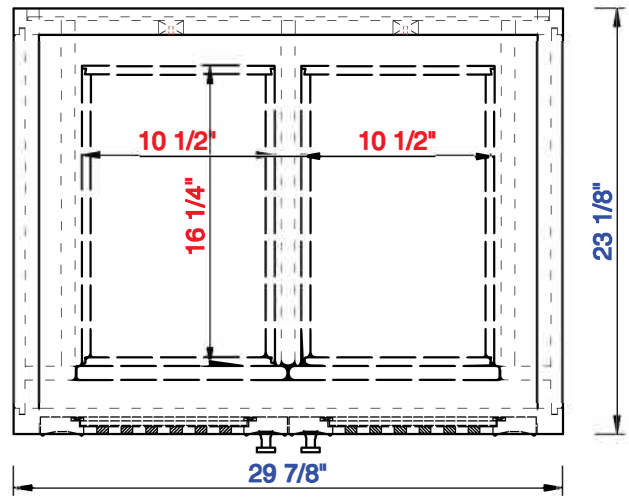

30"

Item Number:
E645-V30-MCA
E645-V30-GW

JAMES MARTIN

VANITIES™

Athens 30" Single Vanity Cabinet
Diagrams with Dimensions
page 01 of 03

NOTE ONE: Countertops are not shown in these diagrams. (Cabinet Only)

Athens 30" Single Vanity Cabinet
Diagrams with Dimensions
page 02 of 03

NOTE ONE: Countertops are not shown in these diagrams . (Cabinet Only)
NOTE TWO: Internal Shelves (Shown) are designed to align with sinks in James Martin's Optional Countertops.
 Customer's own countertops and sinks may align differently, and modification may be required.
 Please consult our website for Countertop Diagrams: www.jamesmartinvanities.com

30"

Item Number:
E645-V30-MCA
E645-V30-GW

JAMES MARTIN

VANITIES™

Athens 30" Single Vanity Cabinet
Diagrams with Dimensions
page 03 of 03

NOTE ONE: Countertops are not shown in these diagrams . (Cabinet Only)