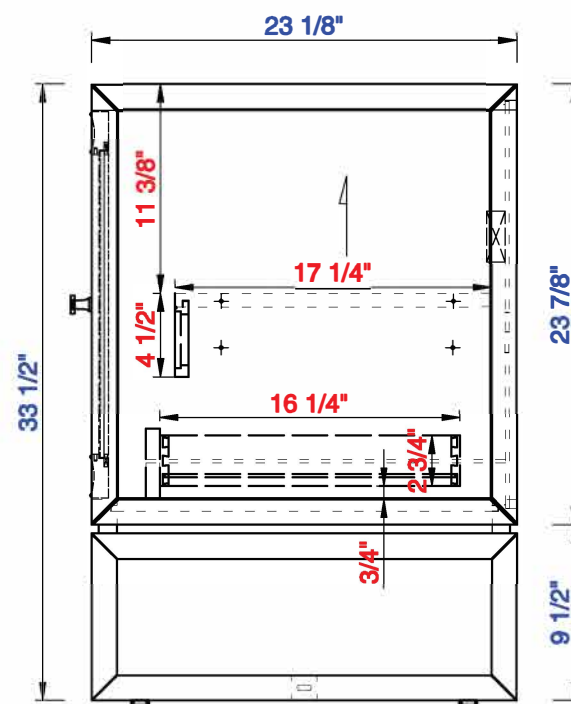

Athens 30" Single Vanity Cabinet
Diagrams with Dimensions
page 02 of 03

NOTE ONE: Countertops are not shown in these diagrams . (Cabinet Only)
NOTE TWO: Internal Shelves (Shown) are designed to align with sinks in James Martin's Optional Countertops.
 Customer's own countertops and sinks may align differently, and modification may be required.
 Please consult our website for Countertop Diagrams: www.jamesmartinvanities.com

30"

Item Number:
E645-V30-MCA
E645-V30-GW

JAMES MARTIN

VANITIES™

Athens 30" Single Vanity Cabinet
Diagrams with Dimensions
page 03 of 03

NOTE ONE: Countertops are not shown in these diagrams . (Cabinet Only)

Version:202010

762mm

Item Number:
E645-V30-MCA
E645-V30-GW

JAMES MARTIN

VANITIES™

Athens 762mm Single Vanity Cabinet
Diagrams with Dimensions
page 02 of 03

NOTE ONE: Countertops are not shown in these diagrams . (Cabinet Only)

Please consult our website for Countertop Diagrams: www.jamesmartinvanities.com

Version:202010

762mm

Item Number:
E645-V30-MCA
E645-V30-GW

JAMES MARTIN

VANITIES™

Athens 762mm Single Vanity Cabinet
Diagrams with Dimensions
page 03 of 03