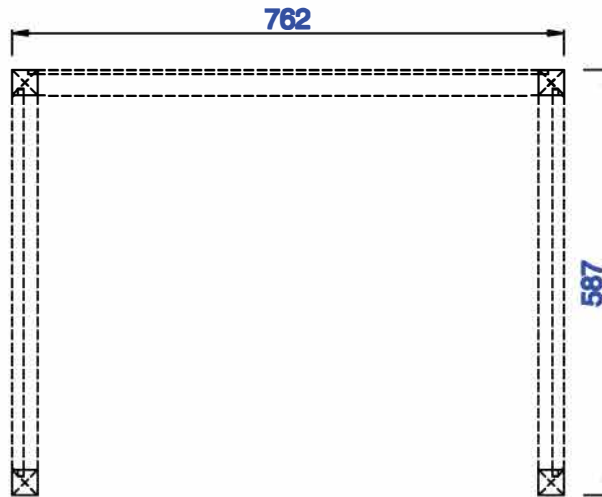

Diagrams with Dimensions

page 01 of 03

VANITIES™

NOTE ONE: Countertops are not shown in these diagrams. (Cabinet Only)

NOTE TWO: This cabinet does not have a Backsplash.

Please consult our website for Countertop Diagrams: www.jamesmartinvanities.com

Version:202010

762mm

Item Number:
E645-DU30-MCA
E645-DU30-GW

JAMES MARTIN Athens 762mm Countertop Unit (Makeup Counter)

Diagrams with Dimensions
page 02 of 03

VANITIES™

NOTE ONE: Countertops are not shown in these diagrams . (Cabinet Only)
Please consult our website for Countertop Diagrams: www.jamesmartinvanities.com

Version:202010

762mm

Item Number:
E645-DU30-MCA
E645-DU30-GW

JAMES MARTIN

Athens 762mm Countertop Unit (Makeup Counter)

Diagrams with Dimensions

page 03 of 03

VANITIES™