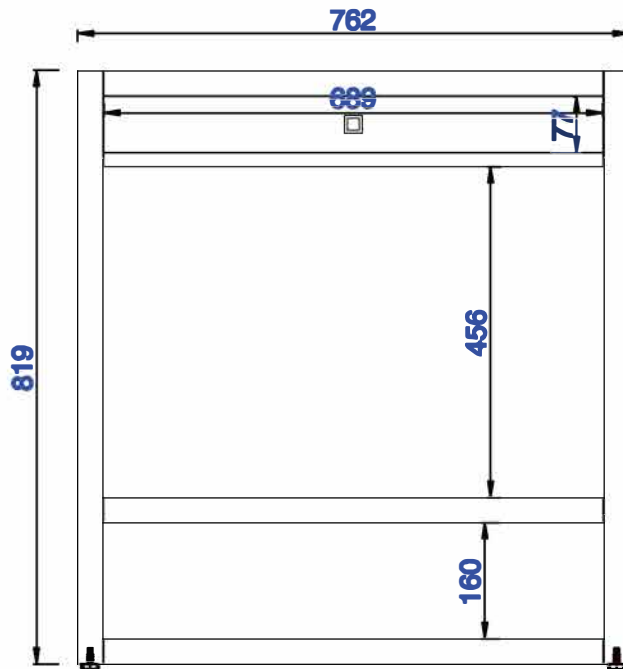

Version:202010

30"

Item Number:
E645-DU30-MCA
E645-DU30-GW

JAMES MARTIN

VANITIES™

Athens 30" Countertop Unit (Makeup Counter)
Diagrams with Dimensions
page 03 of 03

NOTE ONE: Countertops are not shown in these diagrams . (Cabinet Only)

Diagrams with Dimensions

page 01 of 03

VANITIES™

NOTE ONE: Countertops are not shown in these diagrams. (Cabinet Only)

NOTE TWO: This cabinet does not have a Backsplash.

Please consult our website for Countertop Diagrams: www.jamesmartinvanities.com

Version:202010

762mm

Item Number:
E645-DU30-MCA
E645-DU30-GW

JAMES MARTIN Athens 762mm Countertop Unit (Makeup Counter)

Diagrams with Dimensions
page 02 of 03

VANITIES™

NOTE ONE: Countertops are not shown in these diagrams . (Cabinet Only)
Please consult our website for Countertop Diagrams: www.jamesmartinvanities.com

Version:202010

762mm

Item Number:
E645-DU30-MCA
E645-DU30-GW

JAMES MARTIN

Athens 762mm Countertop Unit (Makeup Counter)

Diagrams with Dimensions

page 03 of 03

VANITIES™