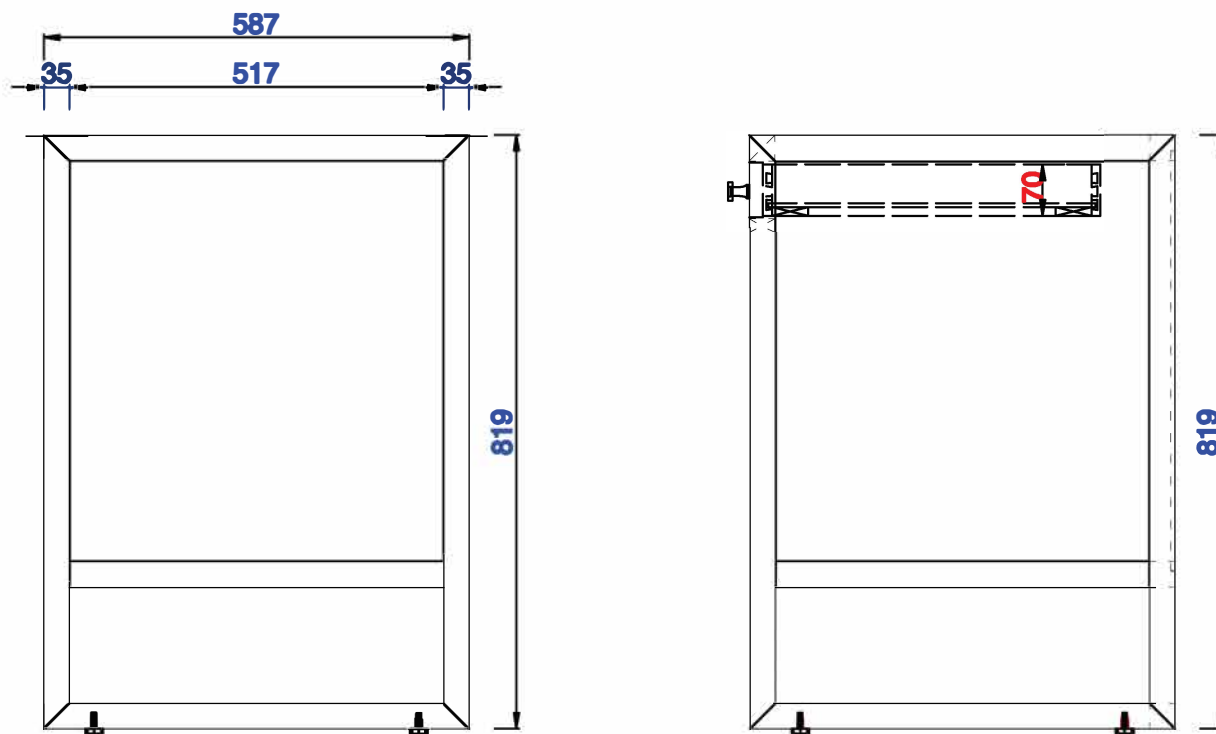

30"

Item Number:
E645-DU30-MCA
E645-DU30-GW

JAMES MARTIN

VANITIES™

Athens 30" Countertop Unit (Makeup Counter)
Diagrams with Dimensions
page 01 of 03

NOTE ONE: Countertops are not shown in these diagrams. (Cabinet Only)

Version:202010

762mm

Item Number:
E645-DU30-MCA
E645-DU30-GW

JAMES MARTIN Athens 762mm Countertop Unit (Makeup Counter)

Diagrams with Dimensions
page 02 of 03

VANITIES™

NOTE ONE: Countertops are not shown in these diagrams . (Cabinet Only)
Please consult our website for Countertop Diagrams: www.jamesmartinvanities.com

Version:202010

762mm

Item Number:
E645-DU30-MCA
E645-DU30-GW

JAMES MARTIN

Athens 762mm Countertop Unit (Makeup Counter)

Diagrams with Dimensions

page 03 of 03

VANITIES™

NOTE ONE: Countertops are not shown in these diagrams . (Cabinet Only)

NOTE TWO: This cabinet does not have a Backsplash.

Please consult our website for Countertop Diagrams: www.jamesmartinvanities.com

Version:202010