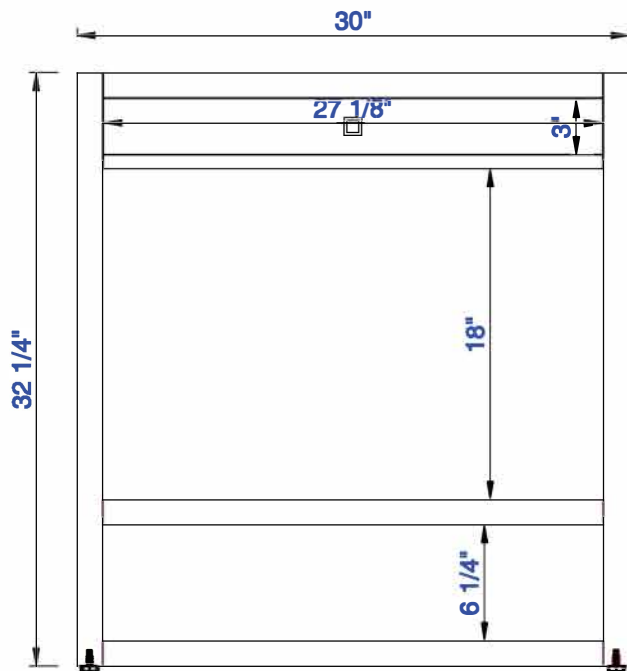

30"

Item Number:
E645-DU30-MCA
E645-DU30-GW

JAMES MARTIN

VANITIES™

Athens 30" Countertop Unit (Makeup Counter)
Diagrams with Dimensions
page 01 of 03

NOTE ONE: Countertops are not shown in these diagrams. (Cabinet Only)

Version:202010

30"

Item Number:
E645-DU30-MCA
E645-DU30-GW

JAMES MARTIN

VANITIES™

Athens 30" Countertop Unit (Makeup Counter)
Diagrams with Dimensions
page 03 of 03

NOTE ONE: Countertops are not shown in these diagrams . (Cabinet Only)

Version:202010

762mm

Item Number:
E645-DU30-MCA
E645-DU30-GW

JAMES MARTIN Athens 762mm Countertop Unit (Makeup Counter)

Diagrams with Dimensions
page 02 of 03

VANITIES™

NOTE ONE: Countertops are not shown in these diagrams . (Cabinet Only)
Please consult our website for Countertop Diagrams: www.jamesmartinvanities.com

Version:202010

762mm

Item Number:
E645-DU30-MCA
E645-DU30-GW

JAMES MARTIN

Athens 762mm Countertop Unit (Makeup Counter)

Diagrams with Dimensions

page 03 of 03

VANITIES™