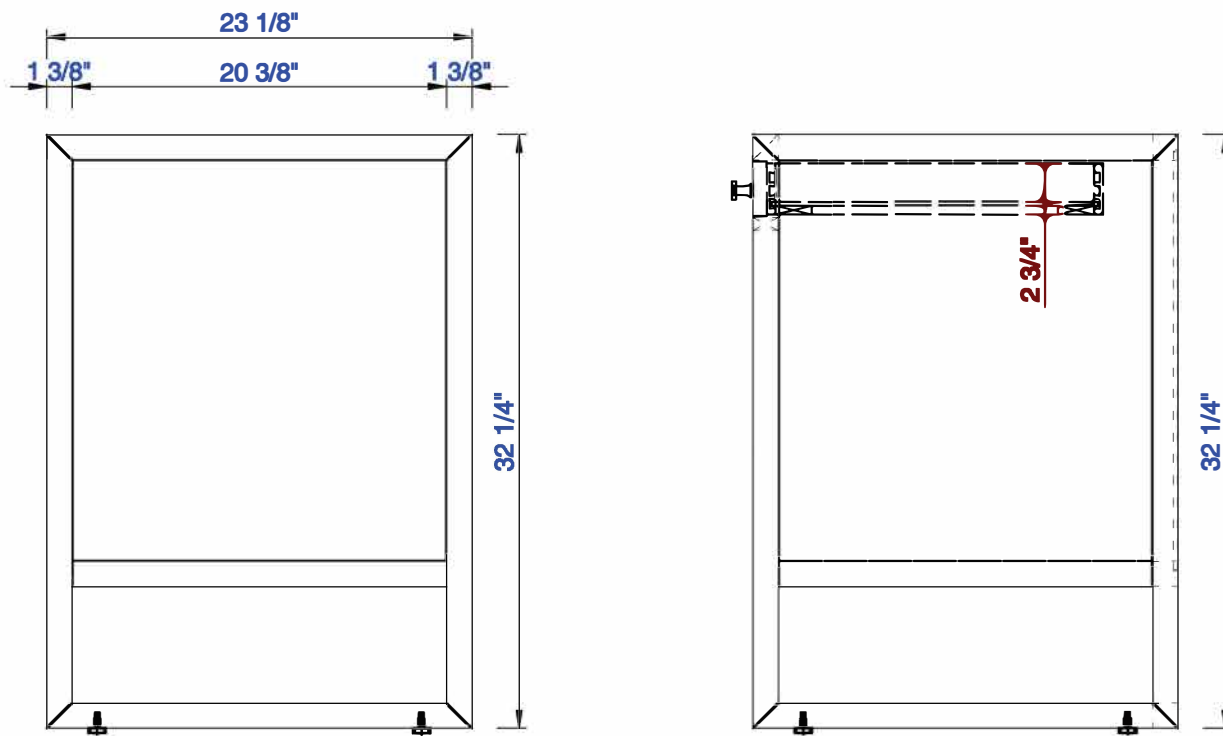

Athens 30" Countertop Unit (Makeup Counter)
Diagrams with Dimensions
page 02 of 03

NOTE ONE: Countertops are not shown in these diagrams . (Cabinet Only)
Please consult our website for Countertop Diagrams: www.jamesmartinvanities.com

Version:202010

30"

Item Number:
E645-DU30-MCA
E645-DU30-GW

JAMES MARTIN

VANITIES™

Athens 30" Countertop Unit (Makeup Counter)
Diagrams with Dimensions
page 03 of 03

NOTE ONE: Countertops are not shown in these diagrams . (Cabinet Only)

Version:202010

762mm

Item Number:
E645-DU30-MCA
E645-DU30-GW

JAMES MARTIN Athens 762mm Countertop Unit (Makeup Counter)

Diagrams with Dimensions
page 02 of 03

VANITIES™

NOTE ONE: Countertops are not shown in these diagrams . (Cabinet Only)
Please consult our website for Countertop Diagrams: www.jamesmartinvanities.com

Version:202010

762mm

Item Number:
E645-DU30-MCA
E645-DU30-GW

JAMES MARTIN

Athens 762mm Countertop Unit (Makeup Counter)

Diagrams with Dimensions

page 03 of 03

VANITIES™