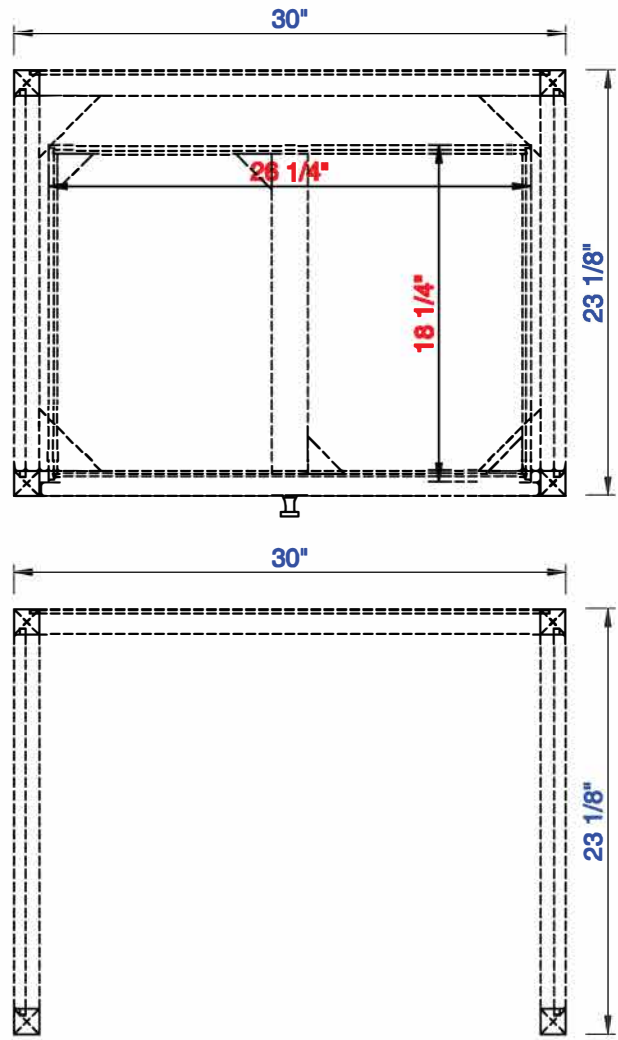

30"

Item Number:
E645-DU30-MCA
E645-DU30-GW

JAMES MARTIN

VANITIES™

Athens 30" Countertop Unit (Makeup Counter)
Diagrams with Dimensions
page 01 of 03

NOTE ONE: Countertops are not shown in these diagrams. (Cabinet Only)

Athens 30" Countertop Unit (Makeup Counter)
Diagrams with Dimensions
page 02 of 03

NOTE ONE: Countertops are not shown in these diagrams . (Cabinet Only)
Please consult our website for Countertop Diagrams: www.jamesmartinvanities.com

Version:202010

30"

Item Number:
E645-DU30-MCA
E645-DU30-GW

JAMES MARTIN

VANITIES™

Athens 30" Countertop Unit (Makeup Counter)
Diagrams with Dimensions
page 03 of 03

NOTE ONE: Countertops are not shown in these diagrams . (Cabinet Only)

Version:202010

762mm

Item Number:
E645-DU30-MCA
E645-DU30-GW

JAMES MARTIN Athens 762mm Countertop Unit (Makeup Counter)

Diagrams with Dimensions
page 02 of 03

VANITIES™

NOTE ONE: Countertops are not shown in these diagrams . (Cabinet Only)
Please consult our website for Countertop Diagrams: www.jamesmartinvanities.com