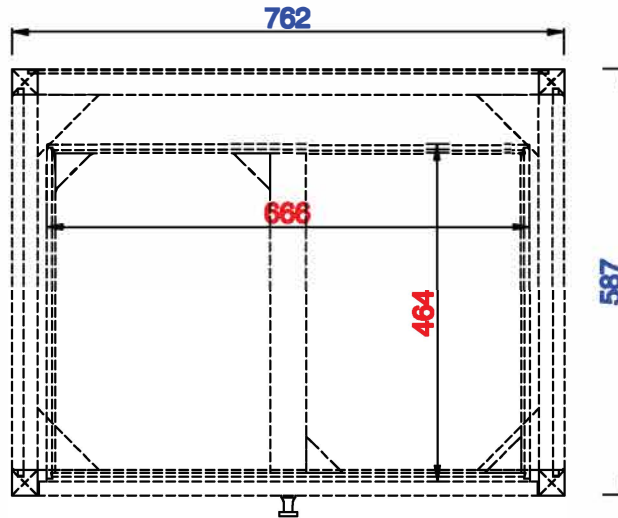

30"

Item Number:
E645-DU30-MCA
E645-DU30-GW

JAMES MARTIN

VANITIES™

Athens 30" Countertop Unit (Makeup Counter)
Diagrams with Dimensions
page 01 of 03

NOTE ONE: Countertops are not shown in these diagrams. (Cabinet Only)

Diagrams with Dimensions

page 01 of 03

VANITIES™

NOTE ONE: Countertops are not shown in these diagrams. (Cabinet Only)

NOTE TWO: This cabinet does not have a Backsplash.

Please consult our website for Countertop Diagrams: www.jamesmartinvanities.com

Version:202010

762mm

Item Number:
E645-DU30-MCA
E645-DU30-GW

JAMES MARTIN Athens 762mm Countertop Unit (Makeup Counter)

Diagrams with Dimensions
page 02 of 03

VANITIES™

NOTE ONE: Countertops are not shown in these diagrams . (Cabinet Only)
Please consult our website for Countertop Diagrams: www.jamesmartinvanities.com

Version:202010

762mm

Item Number:
E645-DU30-MCA
E645-DU30-GW

JAMES MARTIN

Athens 762mm Countertop Unit (Makeup Counter)

Diagrams with Dimensions

page 03 of 03

VANITIES™