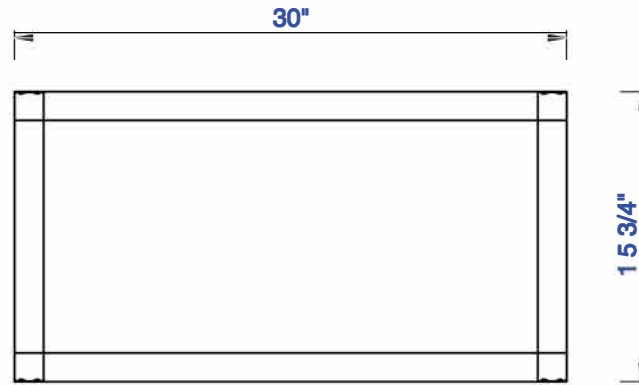

30"

Item Number:
E645-BLC30-MCA
E645-BLC30-GW

JAMES MARTIN

VANITIES™

Athens 30" Linen Cabinet (double-sided)
Diagrams with Dimensions
page 01 of 03

Version:202010

30"

Item Number:
E645-BLC30-MCA
E645-BLC30-GW

JAMES MARTIN

VANITIES™

A thens 30" Linen Cabinet (double-sided)

Diagrams with Dimensions
page 02 of 03

30"

Item Number:
E645-BLC30-MCA
E645-BLC30-GW

JAMES MARTIN

VANITIES™

Athens 30" Linen Cabinet (double-sided)
Diagrams with Dimensions
page 03 of 03

762mm

Item Number:
E645-BLC30-MCA
E645-BLC30-GW

JAMES MARTIN

VANITIES™

Athens 762mm Linen Cabinet (double-sided)
Diagrams with Dimensions
page 01 of 03

JAMES MARTIN

VANITIES™

Athens 762mm Linen Cabinet (double-sided)
Diagrams with Dimensions
page 03 of 03

Version:202010