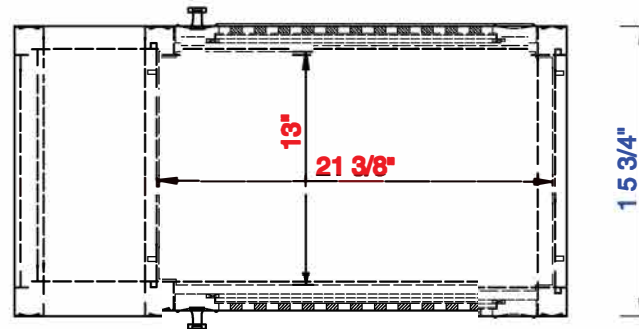

30"

Item Number:
E645-BLC30-MCA
E645-BLC30-GW

JAMES MARTIN

VANITIES™

A thens 30" Linen Cabinet (double-sided)

Diagrams with Dimensions
page 02 of 03