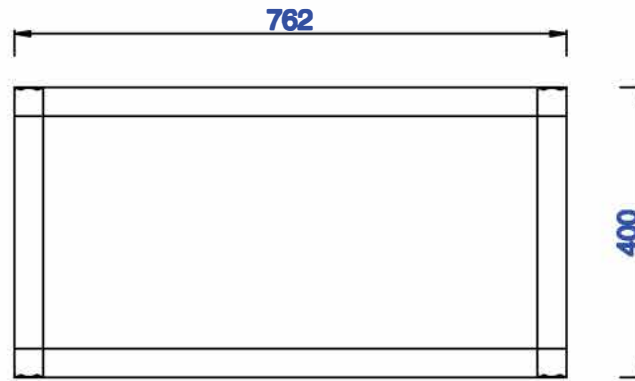

762mm

Item Number:
E645-BLC30-MCA
E645-BLC30-GW

JAMES MARTIN

VANITIES™

Athens 762mm Linen Cabinet (double-sided)
Diagrams with Dimensions
page 02 of 03