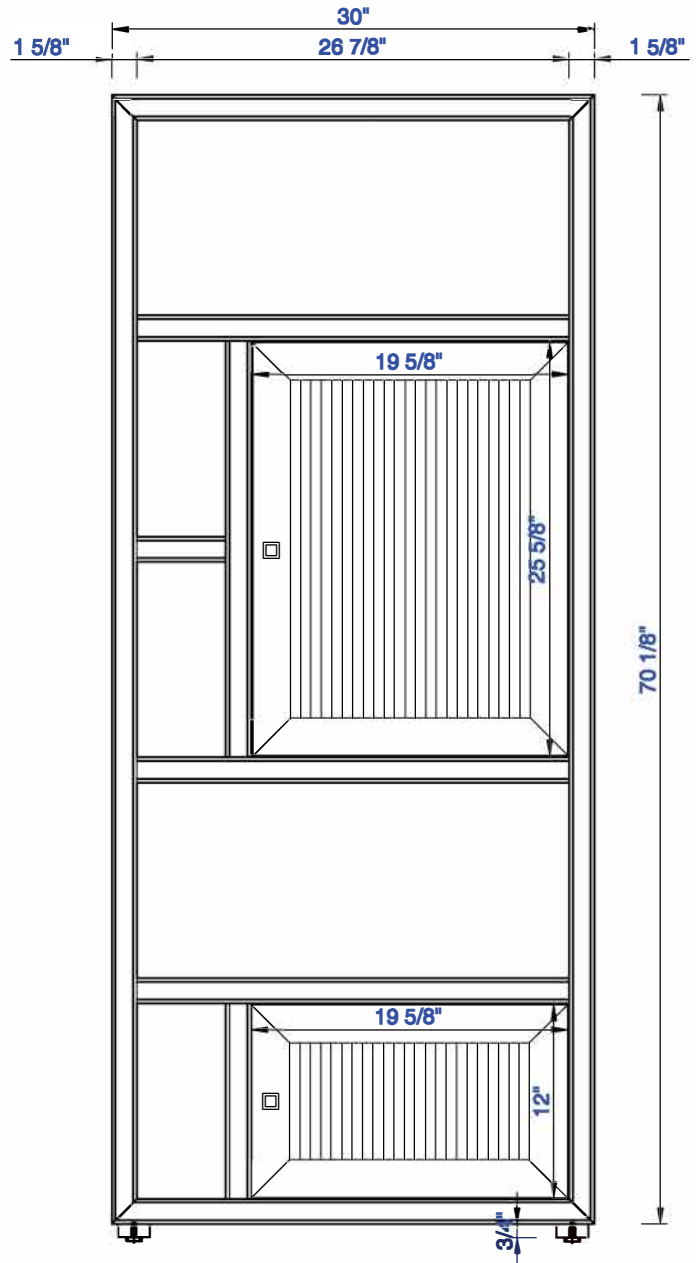

30"

Item Number:
E645-BLC30-MCA
E645-BLC30-GW

JAMES MARTIN

VANITIES™

Athens 30" Linen Cabinet (double-sided)
Diagrams with Dimensions
page 01 of 03

Version:202010

30"

Item Number:
E645-BLC30-MCA
E645-BLC30-GW

JAMES MARTIN

VANITIES™

A thens 30" Linen Cabinet (double-sided)

Diagrams with Dimensions
page 02 of 03

30"

Item Number:
E645-BLC30-MCA
E645-BLC30-GW

JAMES MARTIN

VANITIES™

Athens 30" Linen Cabinet (double-sided)
Diagrams with Dimensions
page 03 of 03

762mm

Item Number:
E645-BLC30-MCA
E645-BLC30-GW

JAMES MARTIN

VANITIES™

Athens 762mm Linen Cabinet (double-sided)
Diagrams with Dimensions
page 01 of 03

JAMES MARTIN

VANITIES™

Athens 762mm Linen Cabinet (double-sided)
Diagrams with Dimensions
page 03 of 03

Version:202010