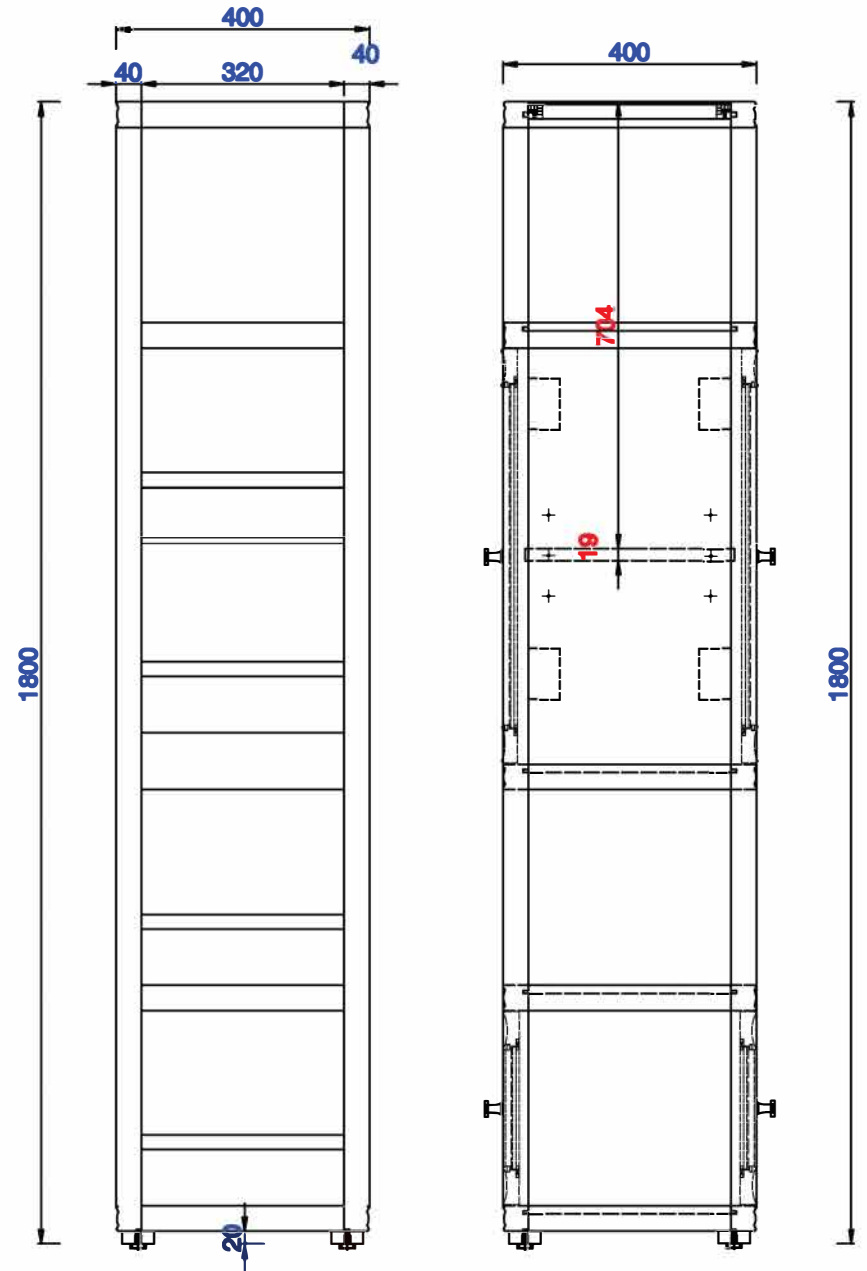

JAMES MARTIN

VANITIES™

A thens 30" Linen Cabinet (double-sided)

Diagrams with Dimensions
page 02 of 03

30"

Item Number:
E645-BLC30-MCA
E645-BLC30-GW

JAMES MARTIN

VANITIES™

Athens 30" Linen Cabinet (double-sided)
Diagrams with Dimensions
page 03 of 03

762mm

Item Number:
E645-BLC30-MCA
E645-BLC30-GW

JAMES MARTIN

VANITIES™

Athens 762mm Linen Cabinet (double-sided)
Diagrams with Dimensions
page 01 of 03

Version:202010

762mm

Item Number:
E645-BLC30-MCA
E645-BLC30-GW

JAMES MARTIN

VANITIES™

Athens 762mm Linen Cabinet (double-sided)
Diagrams with Dimensions
page 02 of 03

762mm

Item Number:
E645-BLC30-MCA
E645-BLC30-GW

JAMES MARTIN

VANITIES™

Athens 762mm Linen Cabinet (double-sided)
Diagrams with Dimensions
page 03 of 03

Version:202010