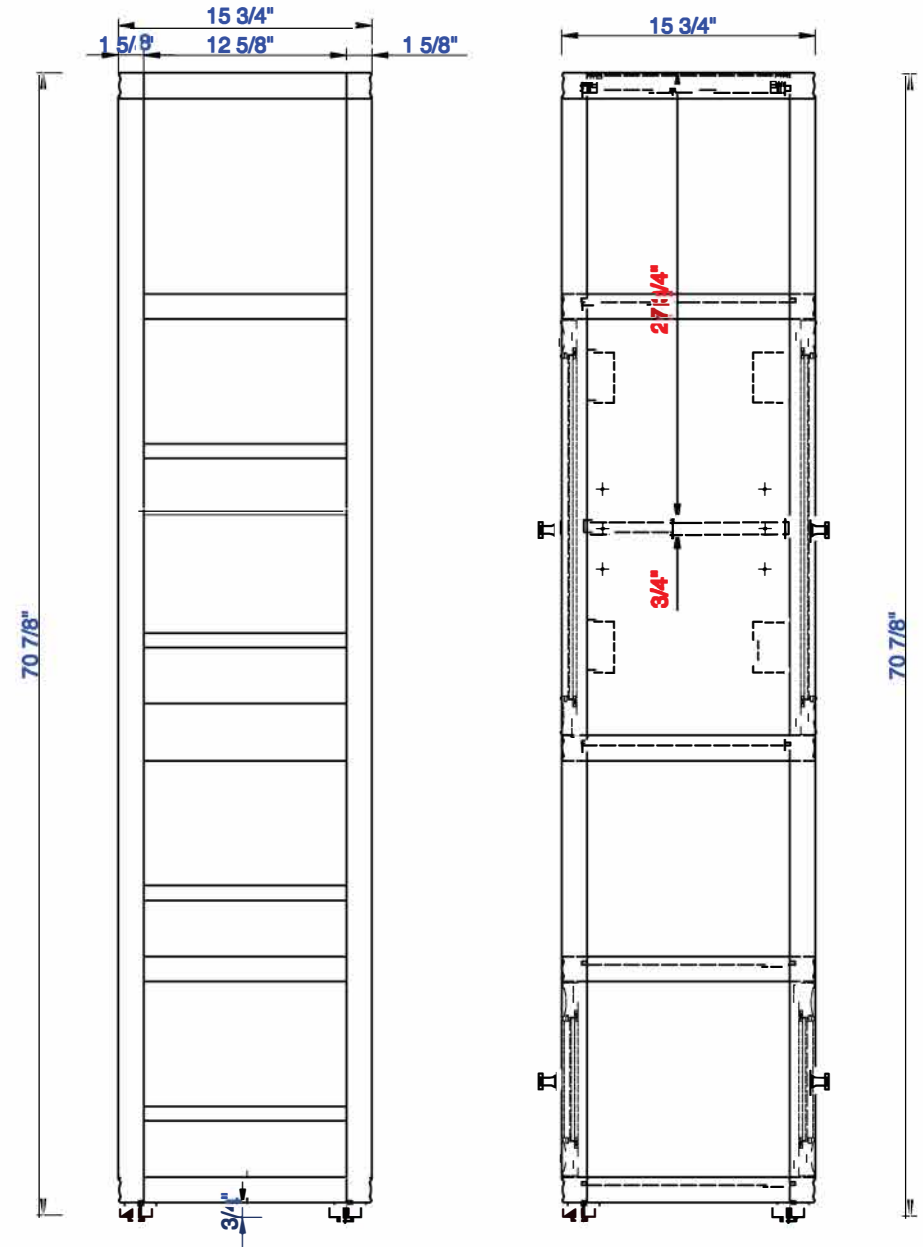

30"

Item Number:
E645-BLC30-MCA
E645-BLC30-GW

JAMES MARTIN

VANITIES™

Athens 30" Linen Cabinet (double-sided)
Diagrams with Dimensions
page 01 of 03

Version:202010

30"

Item Number:
E645-BLC30-MCA
E645-BLC30-GW

JAMES MARTIN

VANITIES™

A thens 30" Linen Cabinet (double-sided)

Diagrams with Dimensions
page 02 of 03

30"

Item Number:
E645-BLC30-MCA
E645-BLC30-GW

JAMES MARTIN

VANITIES™

Athens 30" Linen Cabinet (double-sided)
Diagrams with Dimensions
page 03 of 03

762mm

Item Number:
E645-BLC30-MCA
E645-BLC30-GW

JAMES MARTIN

VANITIES™

Athens 762mm Linen Cabinet (double-sided)
Diagrams with Dimensions
page 01 of 03

JAMES MARTIN

VANITIES™

Athens 762mm Linen Cabinet (double-sided)
Diagrams with Dimensions
page 03 of 03

Version:202010