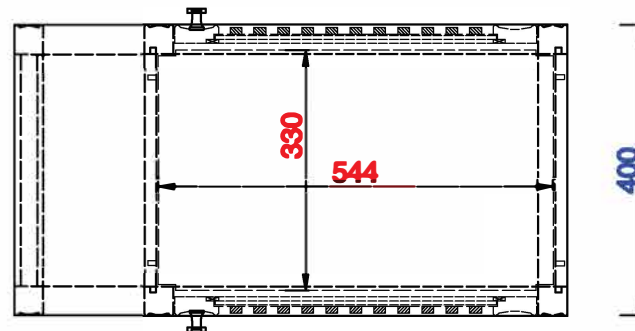

762mm

Item Number:
E645-BLC30-MCA
E645-BLC30-GW

JAMES MARTIN

VANITIES™

Athens 762mm Linen Cabinet (double-sided)
Diagrams with Dimensions
page 02 of 03