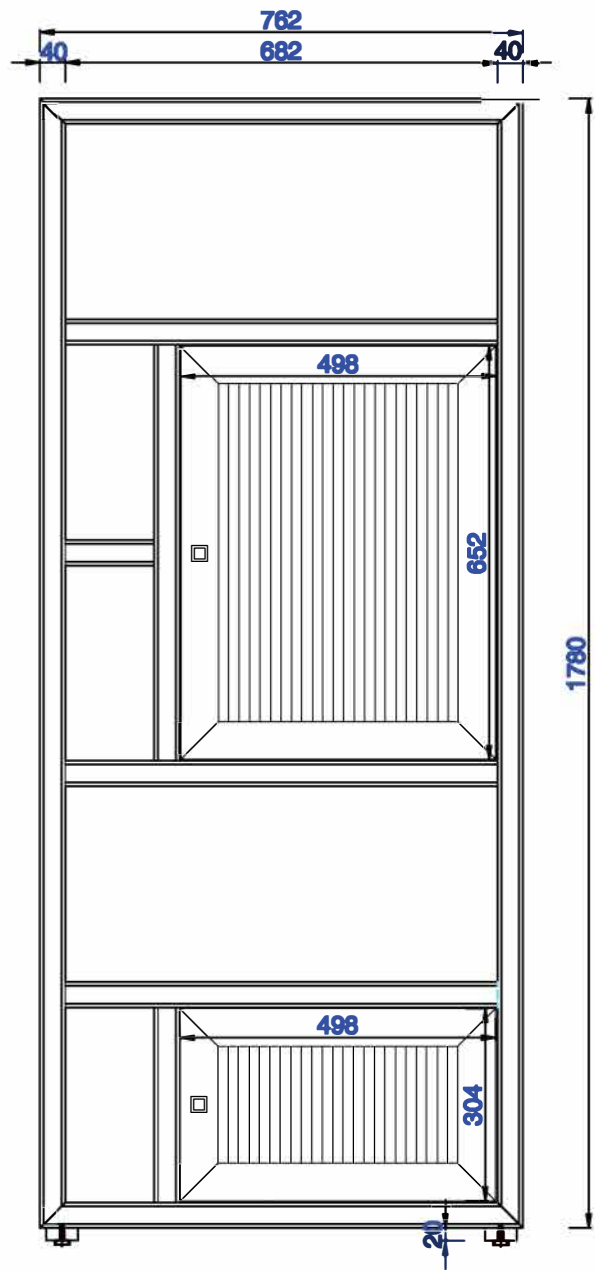

JAMES MARTIN

VANITIES™

A thens 30" Linen Cabinet (double-sided)

Diagrams with Dimensions
page 02 of 03

30"

Item Number:
E645-BLC30-MCA
E645-BLC30-GW

JAMES MARTIN

VANITIES™

Athens 30" Linen Cabinet (double-sided)
Diagrams with Dimensions
page 03 of 03

762mm

Item Number:
E645-BLC30-MCA
E645-BLC30-GW

JAMES MARTIN

VANITIES™

Athens 762mm Linen Cabinet (double-sided)
Diagrams with Dimensions
page 01 of 03

Version:202010

762mm

Item Number:
E645-BLC30-MCA
E645-BLC30-GW

JAMES MARTIN

VANITIES™

Athens 762mm Linen Cabinet (double-sided)
Diagrams with Dimensions
page 02 of 03

762mm

Item Number:
E645-BLC30-MCA
E645-BLC30-GW

JAMES MARTIN

VANITIES™

Athens 762mm Linen Cabinet (double-sided)
Diagrams with Dimensions
page 03 of 03

Version:202010