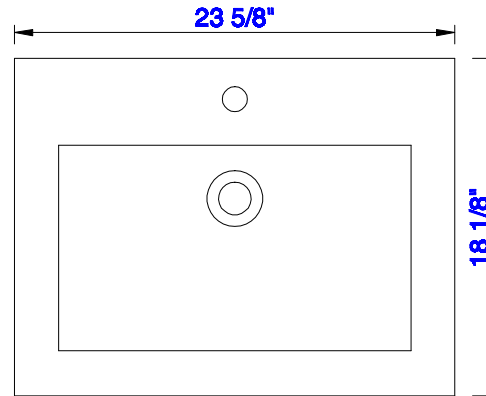

19 5/8"

Item Number:  
E303-B24-BNK  
E303-B24-MBK  
E303-B24-RGD

E303-V24-GW  
E303-V24-MG  
E303-V24-WW

JAMES MARTIN

VANITIES™

Chianti 23 5/8" Cabinet  
Chianti 23 1/4" Metal Base  
Diagrams with Dimensions  
page 01 of 03

**NOTE ONE:** Countertop with integrated sink is shown on this cabinet  
**NOTE TWO:** This vanity does not have a Backsplash.

Version:202004

19 5/8"

Item Number:  
E303-B24-BNK  
E303-B24-MBK  
E303-B24-RGD

E303-V24-GW  
E303-V24-MG  
E303-V24-WW

JAMES MARTIN

VANITIES™

Chianti 23 5/8" Cabinet  
Chianti 23 1/4" Metal Base  
Diagrams with Dimensions  
page 02 of 03

**NOTE ONE: Countertop with integrated sink is shown on this cabinet.**

Version:202004

19 5/8"

Item Number:  
E303-B24-BNK  
E303-B24-MBK  
E303-B24-RGD

E303-V24-GW  
E303-V24-MG  
E303-V24-WW

JAMES MARTIN

VANITIES™

Chianti 23 5/8" Cabinet  
Chianti 23 1/4" Metal Base  
Diagrams with Dimensions  
page 03 of 03