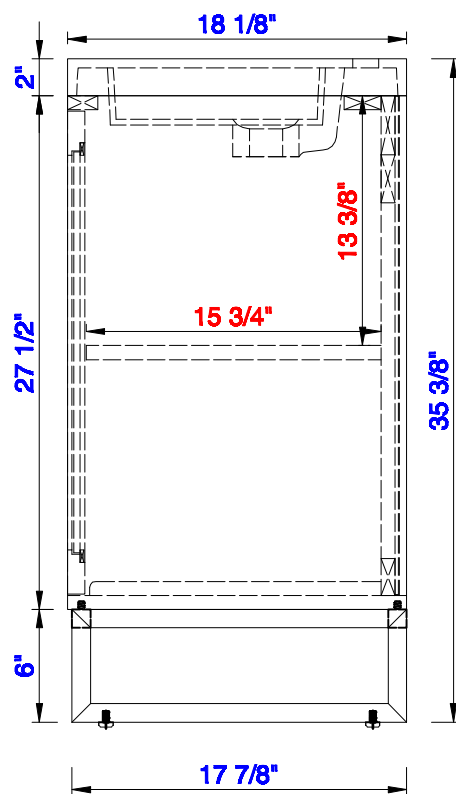

E303-V24-GW  
E303-V24-MG  
E303-V24-WW

JAMES MARTIN

VANITIES™

Chianti 23 5/8" Cabinet  
Chianti 23 1/4" Metal Base  
Diagrams with Dimensions  
page 02 of 03

**NOTE ONE: Countertop with integrated sink is shown on this cabinet.**

Version:202004

19 5/8"

Item Number:  
E303-B24-BNK  
E303-B24-MBK  
E303-B24-RGD

E303-V24-GW  
E303-V24-MG  
E303-V24-WW

JAMES MARTIN

VANITIES™

Chianti 23 5/8" Cabinet  
Chianti 23 1/4" Metal Base  
Diagrams with Dimensions  
page 03 of 03

E303-V24-GW  
E303-V24-MG  
E303-V24-WW

JAMES MARTIN

VANITIES™

Chianti 600mm Cabinet  
Chianti 592mm Metal Base  
Diagrams with Dimensions  
page 01 of 03

**NOTE ONE:** Countertop with integrated sink is shown on this cabinet  
**NOTE TWO:** This vanity does not have a Backsplash.

Version:202004

600mm

Item Number:  
E303-B24-BNK  
E303-B24-MBK  
E303-B24-RGD

E303-V24-GW  
E303-V24-MG  
E303-V24-WW

JAMES MARTIN

VANITIES™

Chianti 600mm Cabinet  
Chianti 592mm Metal Base  
Diagrams with Dimensions  
page 02 of 03