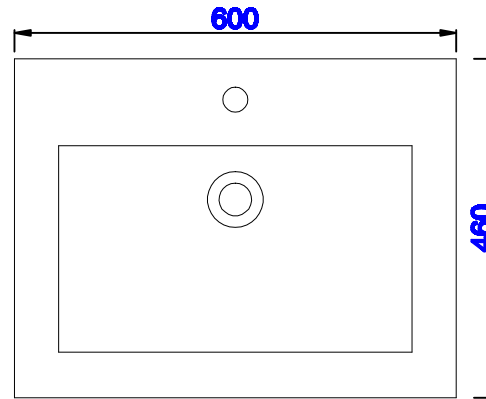

E303-V24-GW  
E303-V24-MG  
E303-V24-WW

JAMES MARTIN

VANITIES™

Chianti 600mm Cabinet  
Chianti 592mm Metal Base  
Diagrams with Dimensions  
page 01 of 03

**NOTE ONE:** Countertop with integrated sink is shown on this cabinet  
**NOTE TWO:** This vanity does not have a Backsplash.

Version:202004

600mm

Item Number:  
E303-B24-BNK  
E303-B24-MBK  
E303-B24-RGD

E303-V24-GW  
E303-V24-MG  
E303-V24-WW

JAMES MARTIN

VANITIES™

Chianti 600mm Cabinet  
Chianti 592mm Metal Base  
Diagrams with Dimensions  
page 02 of 03

**NOTE ONE: Countertop with integrated sink is shown on this cabinet.**

Version:202004

600mm

Item Number:  
E303-B24-BNK  
E303-B24-MBK  
E303-B24-RGD

E303-V24-GW  
E303-V24-MG  
E303-V24-WW

JAMES MARTIN

VANITIES™

Chianti 600mm Cabinet  
Chianti 592mm Metal Base  
Diagrams with Dimensions  
page 03 of 03

**NOTE ONE: Countertop with integrated sink is shown on this cabinet**  
**NOTE TWO: This vanity does not have a Backsplash.**