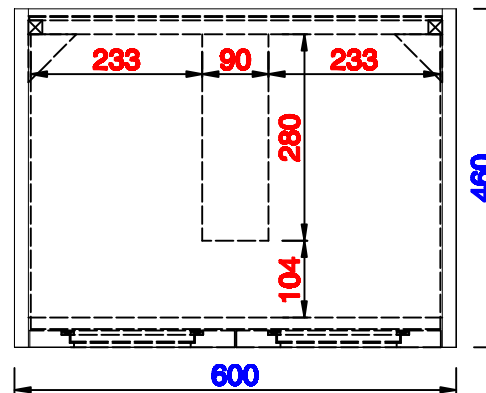

E303-V24-GW  
E303-V24-MG  
E303-V24-WW

JAMES MARTIN

VANITIES™

Chianti 600mm Cabinet  
Chianti 592mm Metal Base  
Diagrams with Dimensions  
page 01 of 03

**NOTE ONE:** Countertop with integrated sink is shown on this cabinet  
**NOTE TWO:** This vanity does not have a Backsplash.

Version:202004

600mm

Item Number:  
E303-B24-BNK  
E303-B24-MBK  
E303-B24-RGD

E303-V24-GW  
E303-V24-MG  
E303-V24-WW

JAMES MARTIN

VANITIES™

Chianti 600mm Cabinet  
Chianti 592mm Metal Base  
Diagrams with Dimensions  
page 02 of 03

**NOTE ONE: Countertop with integrated sink is shown on this cabinet.**

Version:202004

600mm

Item Number:  
E303-B24-BNK  
E303-B24-MBK  
E303-B24-RGD

E303-V24-GW  
E303-V24-MG  
E303-V24-WW

JAMES MARTIN

VANITIES™

Chianti 600mm Cabinet  
Chianti 592mm Metal Base  
Diagrams with Dimensions  
page 03 of 03

**NOTE ONE: Countertop with integrated sink is shown on this cabinet**  
**NOTE TWO: This vanity does not have a Backsplash.**