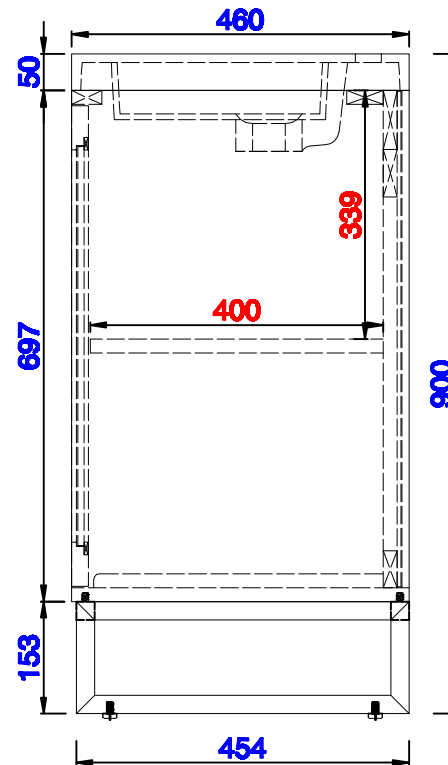

E303-V24-GW  
E303-V24-MG  
E303-V24-WW

JAMES MARTIN

VANITIES™

Chianti 600mm Cabinet  
Chianti 592mm Metal Base  
Diagrams with Dimensions  
page 01 of 03

**NOTE ONE:** Countertop with integrated sink is shown on this cabinet  
**NOTE TWO:** This vanity does not have a Backsplash.

Version:202004

600mm

Item Number:  
E303-B24-BNK  
E303-B24-MBK  
E303-B24-RGD

E303-V24-GW  
E303-V24-MG  
E303-V24-WW

JAMES MARTIN

VANITIES™

Chianti 600mm Cabinet  
Chianti 592mm Metal Base  
Diagrams with Dimensions  
page 02 of 03

**NOTE ONE: Countertop with integrated sink is shown on this cabinet.**

Version:202004

600mm

Item Number:  
E303-B24-BNK  
E303-B24-MBK  
E303-B24-RGD

E303-V24-GW  
E303-V24-MG  
E303-V24-WW

JAMES MARTIN

VANITIES™

Chianti 600mm Cabinet  
Chianti 592mm Metal Base  
Diagrams with Dimensions  
page 03 of 03

**NOTE ONE: Countertop with integrated sink is shown on this cabinet**  
**NOTE TWO: This vanity does not have a Backsplash.**