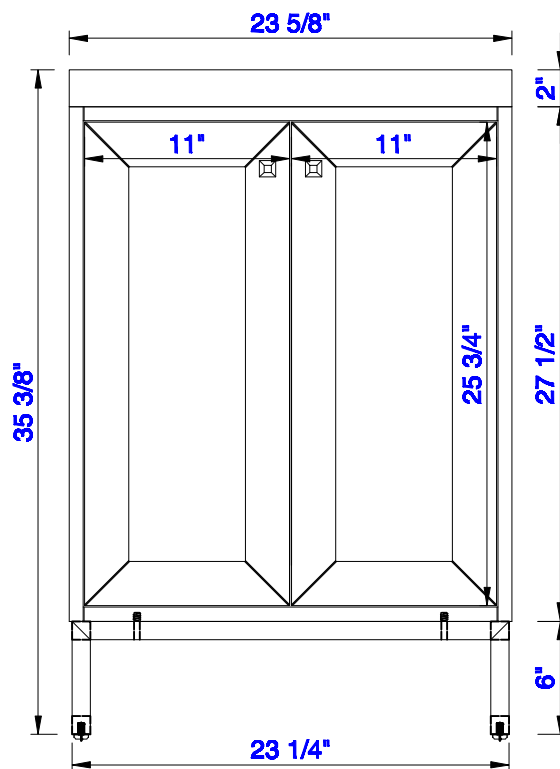

19 5/8"

Item Number:  
E303-B24-BNK  
E303-B24-MBK  
E303-B24-RGD

E303-V24-GW  
E303-V24-MG  
E303-V24-WW

JAMES MARTIN

VANITIES™

Chianti 23 5/8" Cabinet  
Chianti 23 1/4" Metal Base  
Diagrams with Dimensions  
page 01 of 03

**NOTE ONE:** Countertop with integrated sink is shown on this cabinet  
**NOTE TWO:** This vanity does not have a Backsplash.

Version:202004

19 5/8"

Item Number:  
E303-B24-BNK  
E303-B24-MBK  
E303-B24-RGD

E303-V24-GW  
E303-V24-MG  
E303-V24-WW

JAMES MARTIN

VANITIES™

Chianti 23 5/8" Cabinet  
Chianti 23 1/4" Metal Base  
Diagrams with Dimensions  
page 02 of 03

**NOTE ONE: Countertop with integrated sink is shown on this cabinet.**

Version:202004

19 5/8"

Item Number:  
E303-B24-BNK  
E303-B24-MBK  
E303-B24-RGD

E303-V24-GW  
E303-V24-MG  
E303-V24-WW

JAMES MARTIN

VANITIES™

Chianti 23 5/8" Cabinet  
Chianti 23 1/4" Metal Base  
Diagrams with Dimensions  
page 03 of 03