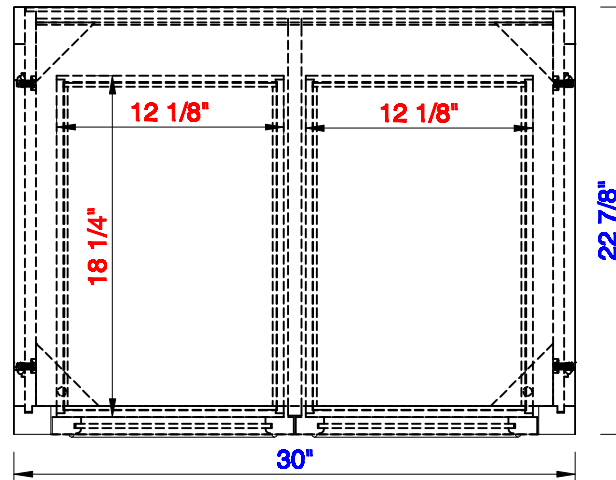

31 3/8"

Item Number:
825-CU30-BW

JAMES MARTIN

VANITIES™

De Soto 31 3/8" Counter top Unit
Diagrams with Dimensions
page 01 of 03

NOTE ONE: Countertops are not shown in these diagrams. (Cabinet Only)

NOTE TWO: This vanity does not have a Backsplash.

Please consult our website for Countertop Diagrams: www.jamesmartinvanities.com

Version:202004

31 3/8"

Item Number:
825-CU30-BW

JAMES MARTIN

VANITIES™

De Soto 31 3/8" Counter top Unit
Diagrams with Dimensions
page 02 of 03

798mm

Item Number:
825-CU30-BW

JAMES MARTIN

VANITIES™

De Soto 798mm Counter top Unit
Diagrams with Dimensions
page 02 of 03

NOTE ONE: Countertops are not shown in these diagrams . (Cabinet Only)
Please consult our website for Countertop Diagrams: www.jamesmartinvanities.com

Version:202004

798mm

Item Number:
825-CU30-BW

JAMES MARTIN

VANITIES™

De Soto 798mm Counter top Unit
Diagrams with Dimensions
page 03 of 03

NOTE ONE: Countertops are not shown in these diagrams . (Cabinet Only)