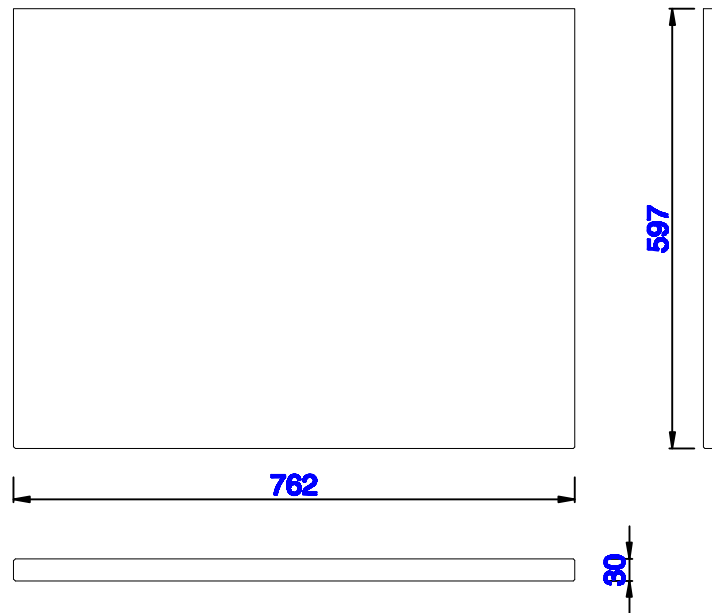

798mm

Item Number:
825-CU30-BW

JAMES MARTIN

VANITIES™

De Soto 798mm Counter top Unit
Diagrams with Dimensions
page 02 of 03

NOTE ONE: Countertops are not shown in these diagrams . (Cabinet Only)
Please consult our website for Countertop Diagrams: www.jamesmartinvanities.com

Version:202004

798mm

Item Number:
825-CU30-BW

JAMES MARTIN

VANITIES™

De Soto 798mm Counter top Unit
Diagrams with Dimensions
page 03 of 03

NOTE ONE: Countertops are not shown in these diagrams . (Cabinet Only)

NOTE TWO: This vanity does not have a Backsplash.

Please consult our website for Countertop Diagrams: www.jamesmartinvanities.com

Version:202004

30"

Item Number:
825-CU30-BW

JAMES MARTIN

VANITIES™

De Soto 30" Counter top Unit
Diagrams with Dimensions
page 01 of 01

NOTE ONE: Married Countertop is standard for this cabinet.

Version:202004

762mm

Item Number:
825-CU30-BW

JAMES MARTIN

VANITIES™

De Soto 762mm Counter top Unit
Diagrams with Dimensions
page 01 of 01

NOTE ONE: Married Countertop is standard for this cabinet.