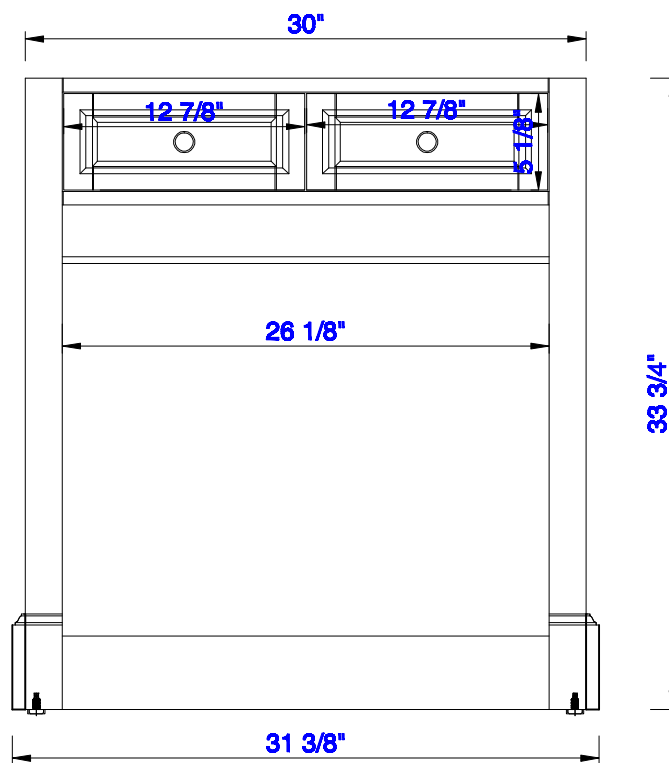

31 3/8"

Item Number:
825-CU30-BW

JAMES MARTIN

VANITIES™

De Soto 31 3/8" Counter top Unit
Diagrams with Dimensions
page 01 of 03

NOTE ONE: Countertops are not shown in these diagrams. (Cabinet Only)

NOTE TWO: This vanity does not have a Backsplash.

Please consult our website for Countertop Diagrams: www.jamesmartinvanities.com

Version:202004

31 3/8"

Item Number:
825-CU30-BW

JAMES MARTIN

VANITIES™

De Soto 31 3/8" Counter top Unit
Diagrams with Dimensions
page 02 of 03

798mm

Item Number:
825-CU30-BW

JAMES MARTIN

VANITIES™

De Soto 798mm Counter top Unit
Diagrams with Dimensions
page 02 of 03

NOTE ONE: Countertops are not shown in these diagrams . (Cabinet Only)
Please consult our website for Countertop Diagrams: www.jamesmartinvanities.com

Version:202004

798mm

Item Number:
825-CU30-BW

JAMES MARTIN

VANITIES™

De Soto 798mm Counter top Unit
Diagrams with Dimensions
page 03 of 03

NOTE ONE: Countertops are not shown in these diagrams . (Cabinet Only)