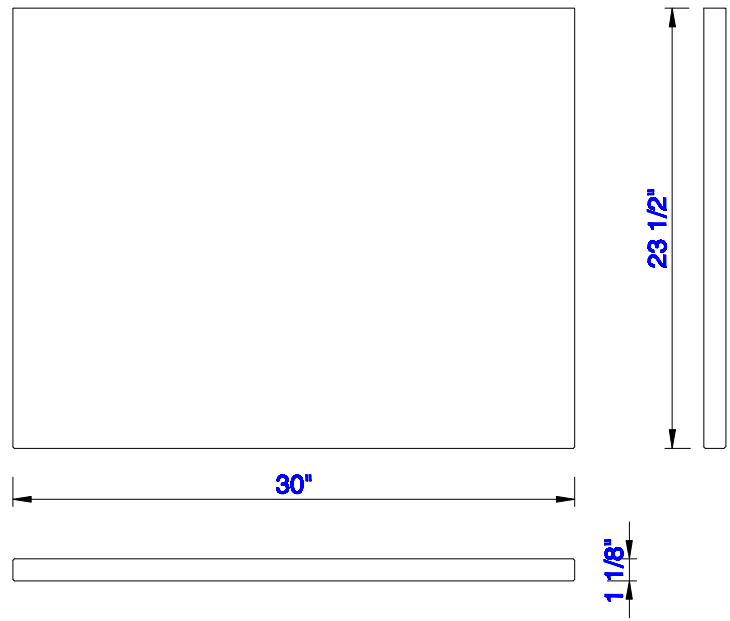

798mm

Item Number:
825-CU30-BW

JAMES MARTIN

VANITIES™

De Soto 798mm Counter top Unit
Diagrams with Dimensions
page 02 of 03

NOTE ONE: Countertops are not shown in these diagrams . (Cabinet Only)
Please consult our website for Countertop Diagrams: www.jamesmartinvanities.com

Version:202004

798mm

Item Number:
825-CU30-BW

JAMES MARTIN

VANITIES™

De Soto 798mm Counter top Unit
Diagrams with Dimensions
page 03 of 03

NOTE ONE: Countertops are not shown in these diagrams . (Cabinet Only)

NOTE TWO: This vanity does not have a Backsplash.

Please consult our website for Countertop Diagrams: www.jamesmartinvanities.com

Version:202004

30"

Item Number:
825-CU30-BW

JAMES MARTIN

VANITIES™

De Soto 30" Counter top Unit
Diagrams with Dimensions
page 01 of 01

NOTE ONE: Married Countertop is standard for this cabinet.

Version:202004

762mm

Item Number:
825-CU30-BW

JAMES MARTIN

VANITIES™

De Soto 762mm Counter top Unit
Diagrams with Dimensions
page 01 of 01

NOTE ONE: Married Countertop is standard for this cabinet.