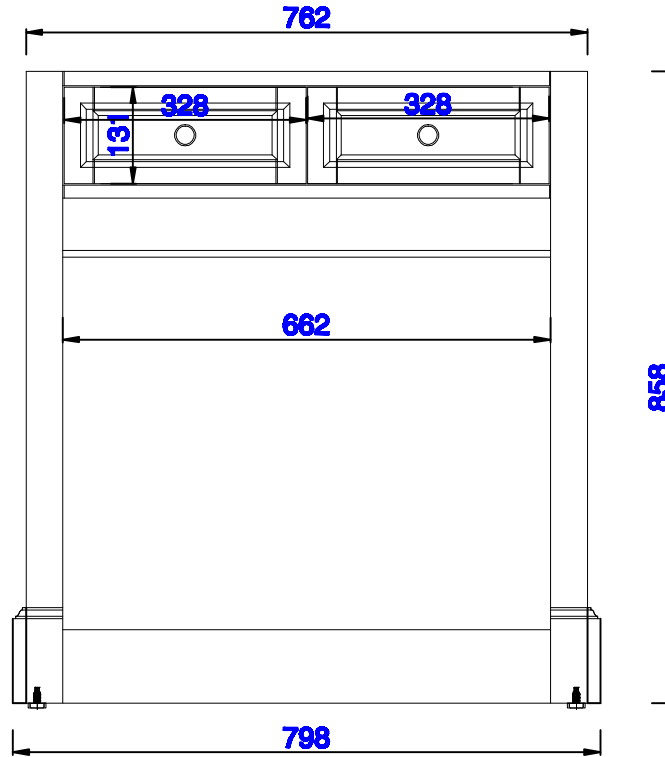

NOTE ONE: Countertops are not shown in these diagrams. (Cabinet Only)

NOTE TWO: This vanity does not have a Backsplash.

Please consult our website for Countertop Diagrams: www.jamesmartinvanities.com