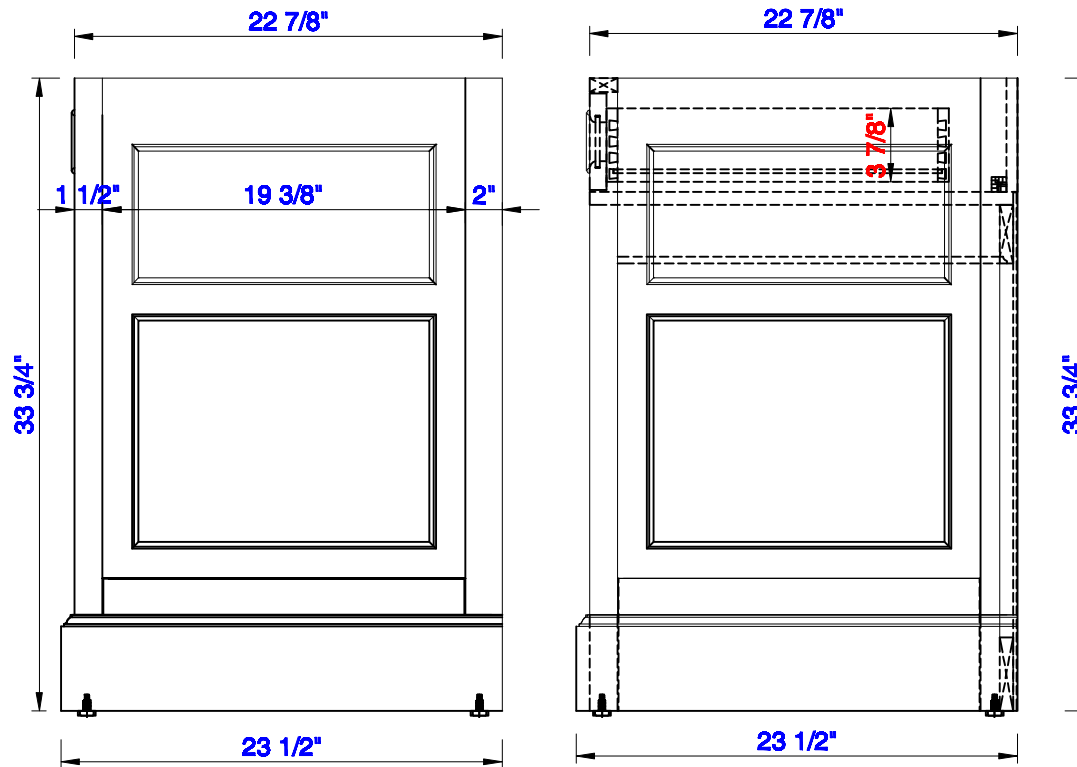

31 3/8"

Item Number:
825-CU30-BW

JAMES MARTIN

VANITIES™

De Soto 31 3/8" Counter top Unit
Diagrams with Dimensions
page 03 of 03

NOTE ONE: Countertops are not shown in these diagrams. (Cabinet Only)

NOTE TWO: This vanity does not have a Backsplash.

Please consult our website for Countertop Diagrams: www.jamesmartinvanities.com

Version:202004