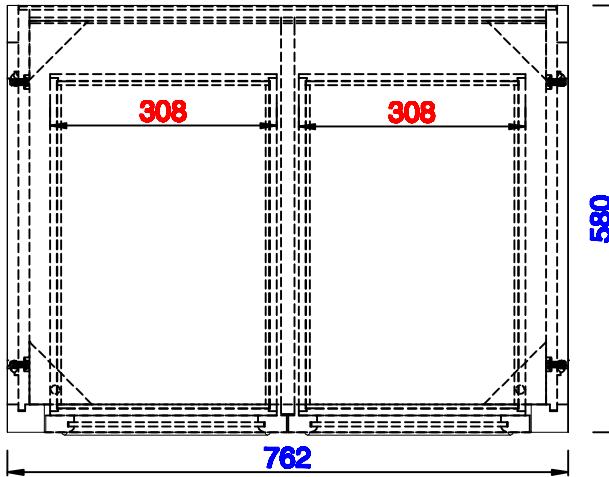

31 3/8"

Item Number:
825-CU30-BW

JAMES MARTIN

VANITIES™

De Soto 31 3/8" Counter top Unit
Diagrams with Dimensions
page 01 of 03

NOTE ONE: Countertops are not shown in these diagrams. (Cabinet Only)

NOTE TWO: This vanity does not have a Backsplash.

798mm

Item Number:
825-CU30-BW

JAMES MARTIN

VANITIES™

De Soto 798mm Counter top Unit
Diagrams with Dimensions
page 02 of 03

NOTE ONE: Countertops are not shown in these diagrams . (Cabinet Only)
Please consult our website for Countertop Diagrams: www.jamesmartinvanities.com

Version:202004

798mm

Item Number:
825-CU30-BW

JAMES MARTIN

VANITIES™

De Soto 798mm Counter top Unit
Diagrams with Dimensions
page 03 of 03

NOTE ONE: Countertops are not shown in these diagrams . (Cabinet Only)