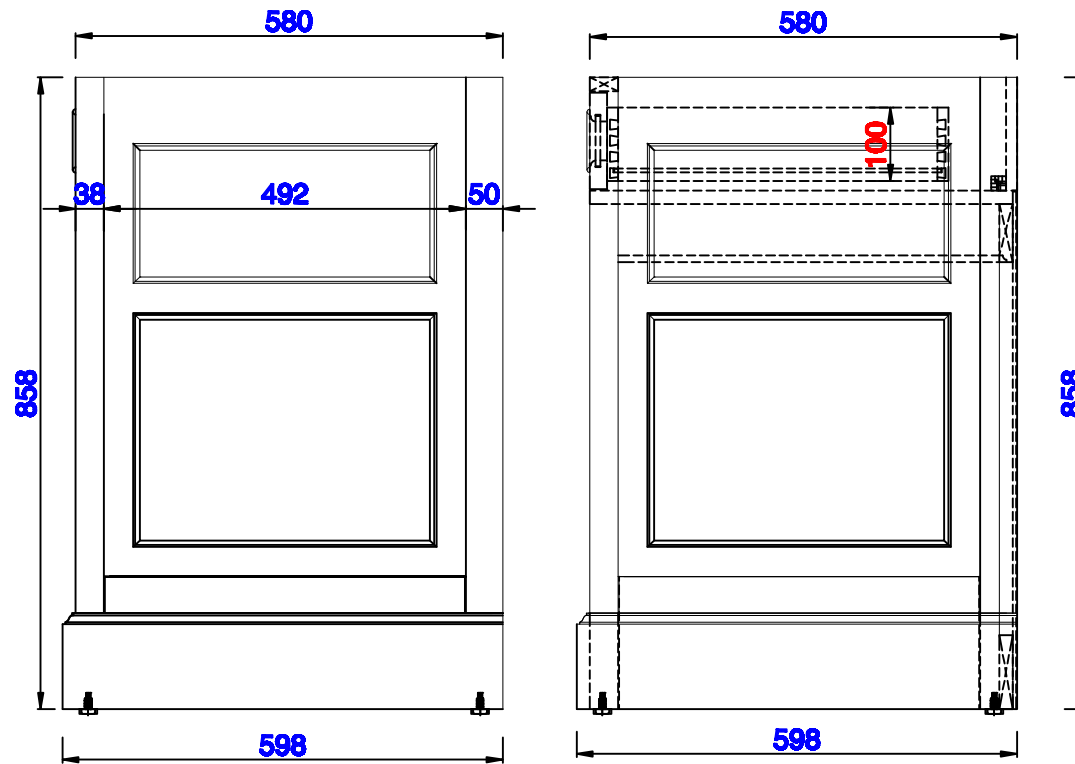

31 3/8"

Item Number:
825-CU30-BW

JAMES MARTIN

VANITIES™

De Soto 31 3/8" Counter top Unit
Diagrams with Dimensions
page 01 of 03

NOTE ONE: Countertops are not shown in these diagrams. (Cabinet Only)

NOTE TWO: This vanity does not have a Backsplash.

798mm

Item Number:
825-CU30-BW

JAMES MARTIN

VANITIES™

De Soto 798mm Counter top Unit
Diagrams with Dimensions
page 02 of 03

NOTE ONE: Countertops are not shown in these diagrams . (Cabinet Only)
Please consult our website for Countertop Diagrams: www.jamesmartinvanities.com

Version:202004

798mm

Item Number:
825-CU30-BW

JAMES MARTIN

VANITIES™

De Soto 798mm Counter top Unit
Diagrams with Dimensions
page 03 of 03

NOTE ONE: Countertops are not shown in these diagrams . (Cabinet Only)

NOTE TWO: This vanity does not have a Backsplash.

Please consult our website for Countertop Diagrams: www.jamesmartinvanities.com

Version:202004

30"

Item Number:
825-CU30-BW

JAMES MARTIN

VANITIES™

De Soto 30" Counter top Unit
Diagrams with Dimensions
page 01 of 01