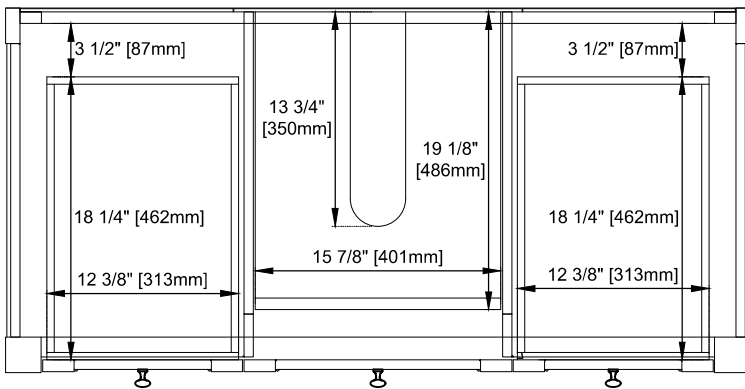

Bamboo Storage Tray: One

Drawer Box Material and Construction: 12mm Plywood/English Dovetail Joinery

Hardware Material and Finish: Zinc Alloy in Champagne Brass Color

Fits Drain Hole Size: 1-3/4"

Full Extension, Soft Close Glides

European Soft Close Hinges

Aluminum Laminate Drawer Liners

Dimension

Width:47-7/8"

Depth:23-1/2"

Height:33"

Rough-In Height:21-1/2"

Visit website for warranty and installation information
www.jamesmartinvanities.com

Version:202211

48" BRECKENRIDGE VANITY

330-V48-BW / 330-V48-SC

Top View

Front View

Diagrams are of cabinets only –James Martin Optional Countertops and sinks are not shown

Visit website for warranty and installation information
www.jamesmartinvanities.com