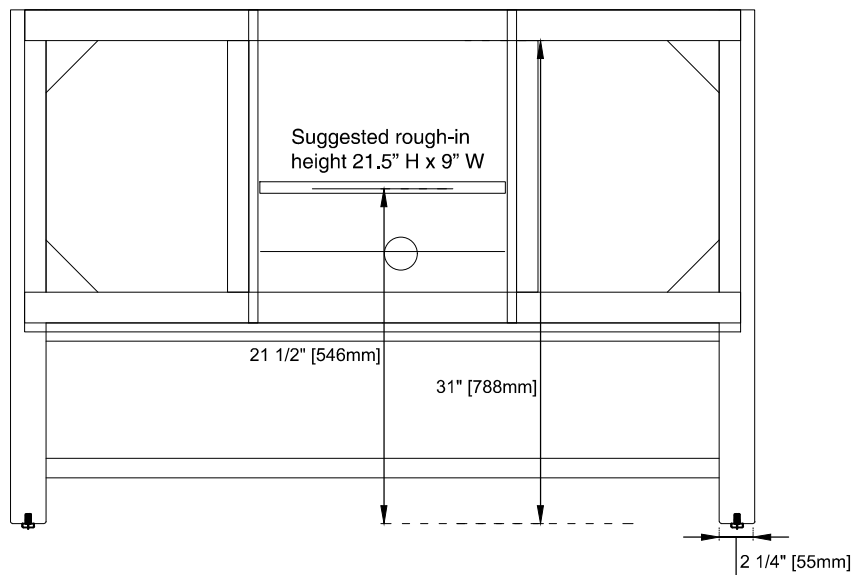

Bamboo Storage Tray: One

Drawer Box Material and Construction: 12mm Plywood/English Dovetail Joinery

Hardware Material and Finish: Zinc Alloy in Champagne Brass Color

Fits Drain Hole Size: 1-3/4"

Full Extension, Soft Close Glides

European Soft Close Hinges

Aluminum Laminate Drawer Liners

Dimension

Width:47-7/8"

Depth:23-1/2"

Height:33"

Rough-In Height:21-1/2"

Visit website for warranty and installation information
www.jamesmartinvanities.com

Version:202211

48" BRECKENRIDGE VANITY

330-V48-BW / 330-V48-SC

Top View

Front View

Diagrams are of cabinets only –James Martin Optional Countertops and sinks are not shown

Visit website for warranty and installation information
www.jamesmartinvanities.com

48" BRECKENRIDGE VANITY

330-V48-BW / 330-V48-SC

Side View

Back View

Diagrams are of cabinets only –James Martin Optional Countertops and sinks are not shown

Visit website for warranty and installation information
www.jamesmartinvanities.com