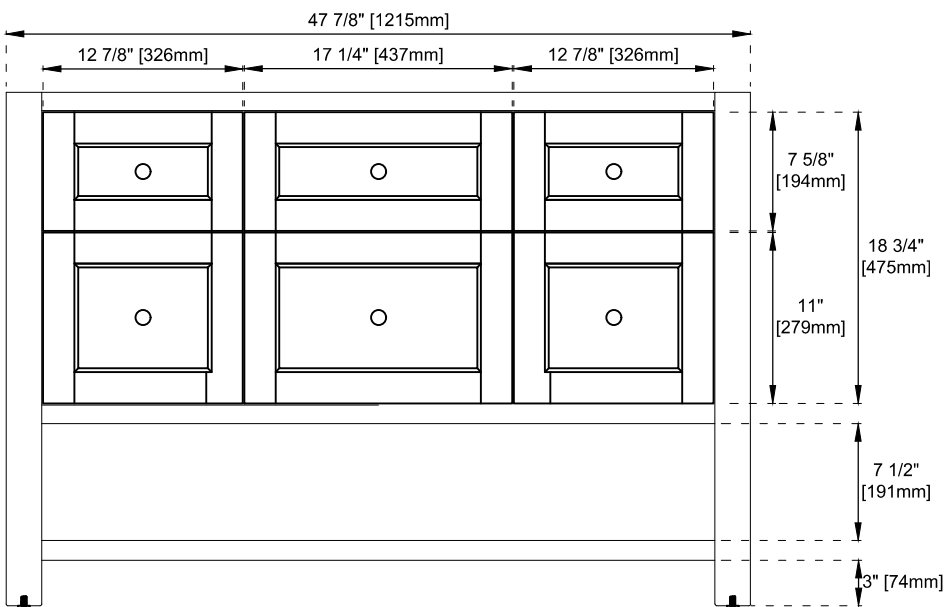

Bamboo Storage Tray: One

Drawer Box Material and Construction: 12mm Plywood/English Dovetail Joinery

Hardware Material and Finish: Zinc Alloy in Champagne Brass Color

Fits Drain Hole Size: 1-3/4"

Full Extension, Soft Close Glides

European Soft Close Hinges

Aluminum Laminate Drawer Liners

Dimension

Width:47-7/8"

Depth:23-1/2"

Height:33"

Rough-In Height:21-1/2"

Visit website for warranty and installation information
www.jamesmartinvanities.com

Version:202211

48" BRECKENRIDGE VANITY

330-V48-BW / 330-V48-SC

Top View

Front View

Diagrams are of cabinets only –James Martin Optional Countertops and sinks are not shown

Visit website for warranty and installation information
www.jamesmartinvanities.com

48" BRECKENRIDGE VANITY

330-V48-BW / 330-V48-SC

Side View

Back View

Diagrams are of cabinets only –James Martin Optional Countertops and sinks are not shown

Visit website for warranty and installation information
www.jamesmartinvanities.com