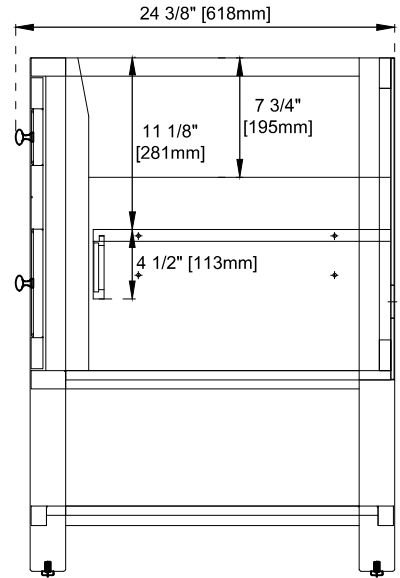

Bamboo Storage Tray: One

Drawer Box Material and Construction: 12mm Plywood/English Dovetail Joinery

Hardware Material and Finish: Zinc Alloy in Champagne Brass Color

Fits Drain Hole Size: 1-3/4"

Full Extension, Soft Close Glides

European Soft Close Hinges

Aluminum Laminate Drawer Liners

Dimension

Width:47-7/8"

Depth:23-1/2"

Height:33"

Rough-In Height:21-1/2"

Visit website for warranty and installation information
www.jamesmartinvanities.com

Version:202211

48" BRECKENRIDGE VANITY

330-V48-BW / 330-V48-SC

Top View

Front View

Diagrams are of cabinets only –James Martin Optional Countertops and sinks are not shown

Visit website for warranty and installation information
www.jamesmartinvanities.com

48" BRECKENRIDGE VANITY

330-V48-BW / 330-V48-SC

Side View

Back View

Diagrams are of cabinets only –James Martin Optional Countertops and sinks are not shown

Visit website for warranty and installation information
www.jamesmartinvanities.com