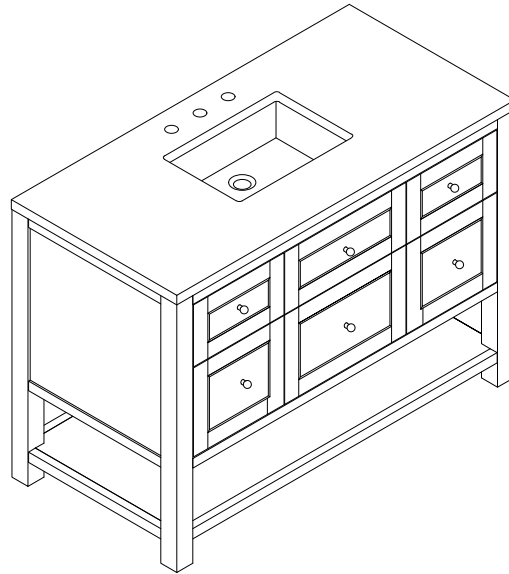

48" BRECKENRIDGE VANITY

JAMES MARTIN
VANITIES™

330-V48-BW / 330-V48-SC

Features

Materials

Solids (Species): Yellow Poplar

Veneers: No

Panels: Plywood

Number of Basins: Single

Vanity Top : Sold Separately - 3cm Top with Sink

Basins Included: No

Number of Doors: One

Number of Drawers: Four

Number of Tip Outs: No

USB/Power Component:Yes (ETL5011080)

Assembly Required: No

Bamboo Storage Tray: One

Drawer Box Material and Construction: 12mm Plywood/English Dovetail Joinery

Hardware Material and Finish: Zinc Alloy in Champagne Brass Color

Fits Drain Hole Size: 1-3/4"

Full Extension, Soft Close Glides

European Soft Close Hinges

Aluminum Laminate Drawer Liners

Dimension

Width:47-7/8"

Depth:23-1/2"

Height:33"

Rough-In Height:21-1/2"

Visit website for warranty and installation information
www.jamesmartinvanities.com