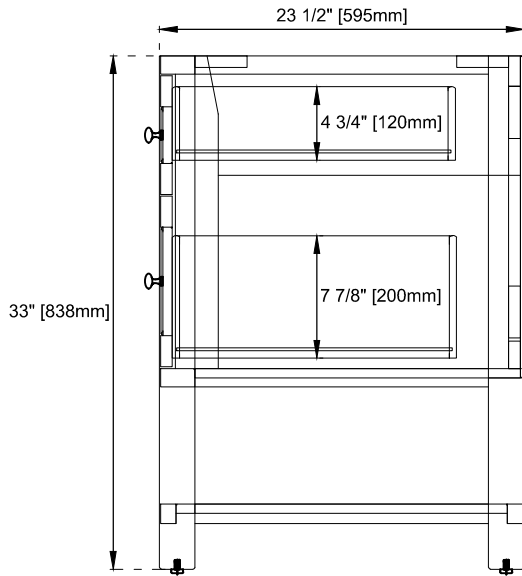

Bamboo Storage Tray: One

Drawer Box Material and Construction: 12mm Plywood/English Dovetail Joinery

Hardware Material and Finish: Zinc Alloy in Champagne Brass Color

Fits Drain Hole Size: 1-3/4"

Full Extension, Soft Close Glides

European Soft Close Hinges

Aluminum Laminate Drawer Liners

Dimension

Width:47-7/8"

Depth:23-1/2"

Height:33"

Rough-In Height:21-1/2"

Visit website for warranty and installation information
www.jamesmartinvanities.com

Version:202211

48" BRECKENRIDGE VANITY

330-V48-BW / 330-V48-SC

Top View

Front View

Diagrams are of cabinets only –James Martin Optional Countertops and sinks are not shown

Visit website for warranty and installation information
www.jamesmartinvanities.com

48" BRECKENRIDGE VANITY

330-V48-BW / 330-V48-SC

Side View

Back View

Diagrams are of cabinets only –James Martin Optional Countertops and sinks are not shown

Visit website for warranty and installation information
www.jamesmartinvanities.com