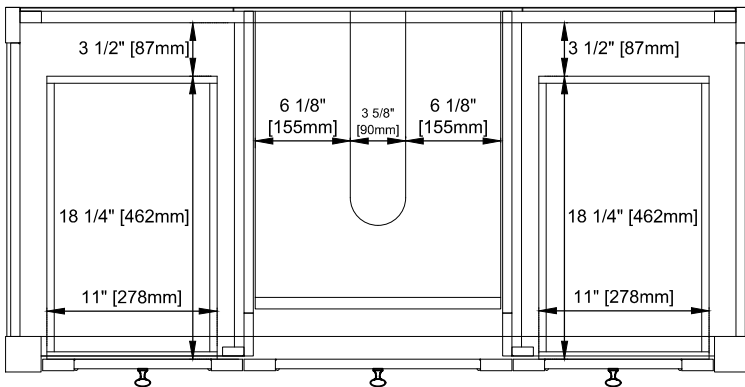

Bamboo Storage Tray: One

Drawer Box Material and Construction: 12mm Plywood/English Dovetail Joinery

Hardware Material and Finish: Zinc Alloy in Champagne Brass Color

Fits Drain Hole Size: 1-3/4"

Full Extension, Soft Close Glides

European Soft Close Hinges

Aluminum Laminate Drawer Liners

Dimension

Width:47-7/8"

Depth:23-1/2"

Height:33"

Rough-In Height:21-1/2"

Visit website for warranty and installation information
www.jamesmartinvanities.com

Version:202211

48" BRECKENRIDGE VANITY

330-V48-BW / 330-V48-SC

Top View

Front View

Diagrams are of cabinets only –James Martin Optional Countertops and sinks are not shown

Visit website for warranty and installation information
www.jamesmartinvanities.com