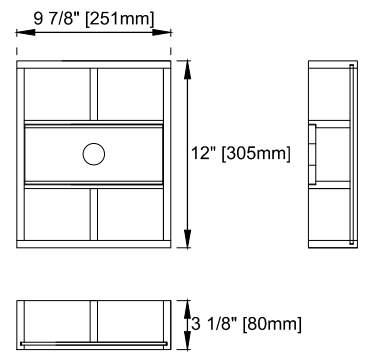

330-V48-BW / 330-V48-SC

Top View