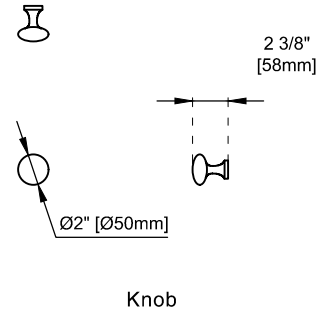

330-V48-BW / 330-V48-SC

Top View