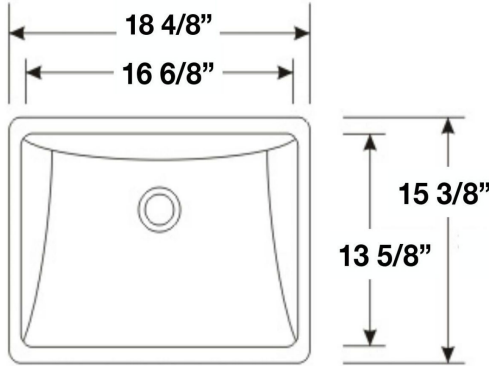

**James Martin Vanities** - Legacy Rectangular Undermount Sink (Basin) **SNK-SQR-WHT**

**Used with 3cm thickness standard rectangular countertops:**  
Legacy colors: Arctic Fall (solid surface), Carrara White (marble),

**Imperial Measurements**

**Metric Measurements**

OD Size: 470 x 355 x 195 mm  
18 4/8" x 14" x 7 5/8"  
ID Size: 420 x 305 mm  
16 4/8" x 12"

**Complies with:**  
ASME A112.19.2-2013  
CSA B45.1-13

white