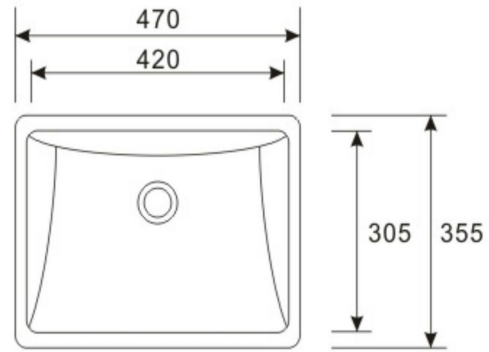

**James Martin Vanities** - Legacy Rectangular Undermount Sink (Basin) **SNK-SQR-WHT**

**Used with 3cm thickness standard rectangular countertops:**  
Legacy colors: Arctic Fall (solid surface), Carrara White (marble),

**Imperial Measurements**

**Metric Measurements**

OD Size: 470 x 355 x 195 mm  
18 4/8" x 14" x 7 5/8"  
ID Size: 420 x 305 mm  
16 4/8" x 12"

**Complies with:**  
ASME A112.19.2-2013  
CSA B45.1-13

white