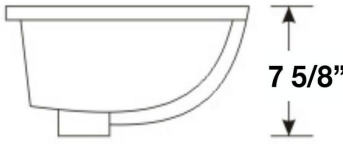

**James Martin Vanities** - Legacy Rectangular Undermount Sink (Basin) **SNK-SQR-WHT**

**Used with 3cm thickness standard rectangular countertops:**  
Legacy colors: Arctic Fall (solid surface), Carrara White (marble),

**Imperial Measurements**

**Metric Measurements**

OD Size: 470 x 355 x 195 mm  
18 4/8" x 14" x 7 5/8"  
ID Size: 420 x 305 mm  
16 4/8" x 12"

**Complies with:**  
ASME A112.19.2-2013  
CSA B45.1-13

white