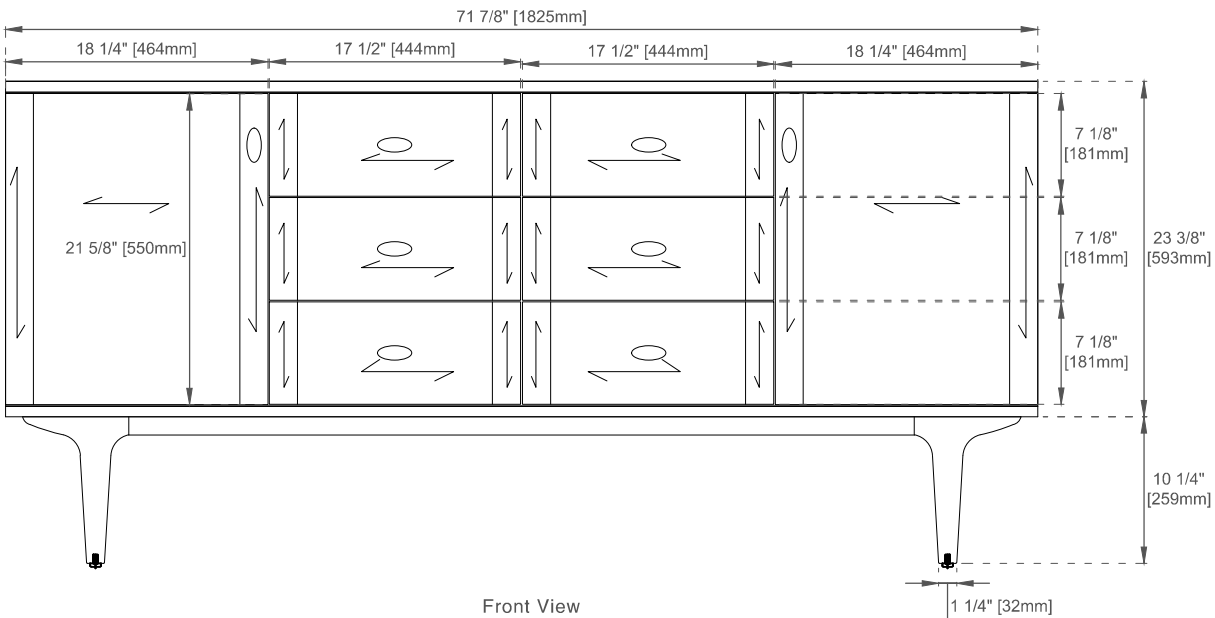

## Dimension

Width:71-7/8"

Depth:23-1/2"

Height:33-5/8"

Rough-In Height:21-1/2"

Visit website for warranty and installation information  
[www.jamesmartinvanities.com](http://www.jamesmartinvanities.com)

Version:202212

# 72" AMBERLY VANITY

670-V72-WLT

Knob

Bamboo Drawer Organizer

Top View

Front View

Diagrams are of cabinets only –James Martin Optional Countertops and sinks are not shown

Visit website for warranty and installation information  
[www.jamesmartinvanities.com](http://www.jamesmartinvanities.com)

# 72" AMBERLY VANITY

670-V72-WLT

Side View

Side View

Back View

Diagrams are of cabinets only –James Martin Optional Countertops and sinks are not shown

Visit website for warranty and installation information  
[www.jamesmartinvanities.com](http://www.jamesmartinvanities.com)