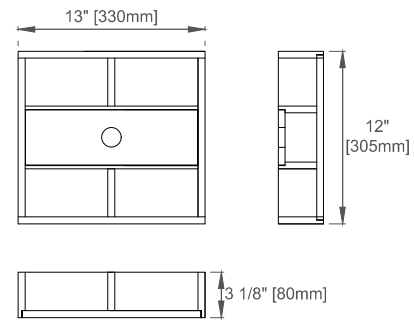

Bamboo Drawer Organizer