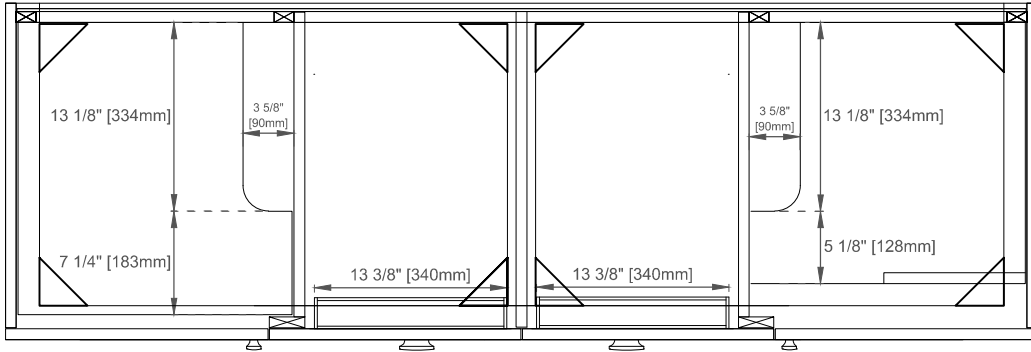

670-V72-WLT

Knob