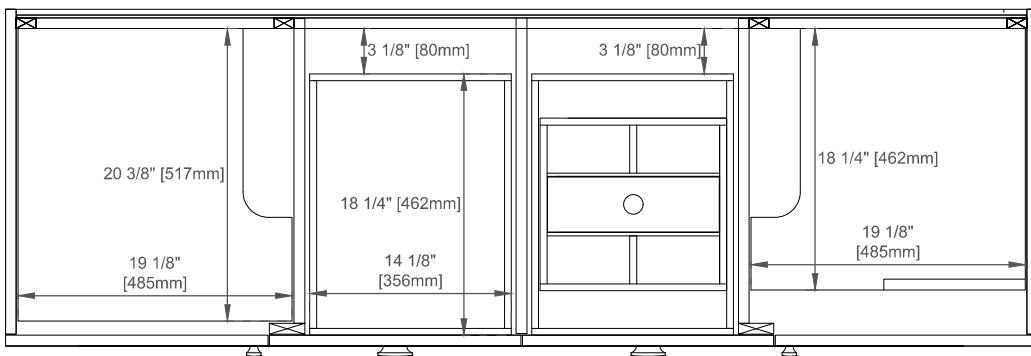

72" AMBERLY VANITY

670-V72-WLT

Top View

Diagrams are of cabinets only –James Martin Optional Countertops and sinks are not shown

Visit website for warranty and installation information
www.jamesmartinvanities.com