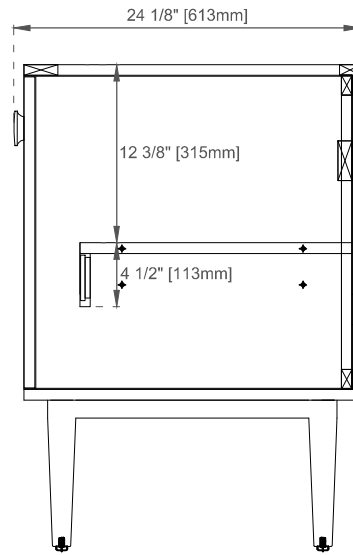

Number of Doors: Two

Number of Drawers: Four

Number of Tip Outs: Two

USB/Power Component:Yes (ETL5011080)

Assembly Required: No

Bamboo Storage Tray: One

Drawer Box Material and Construction: 12mm Plywood/English Dovetail Joinery

## Dimension

Width:71-7/8"

Depth:23-1/2"

Height:33-5/8"

Rough-In Height:21-1/2"

Visit website for warranty and installation information  
[www.jamesmartinvanities.com](http://www.jamesmartinvanities.com)

Version:202212

# 72" AMBERLY VANITY

670-V72-WLT

Knob

Bamboo Drawer Organizer

Top View

Front View

Diagrams are of cabinets only –James Martin Optional Countertops and sinks are not shown

Visit website for warranty and installation information  
[www.jamesmartinvanities.com](http://www.jamesmartinvanities.com)

# 72" AMBERLY VANITY

670-V72-WLT

Side View

Side View

Back View

Diagrams are of cabinets only –James Martin Optional Countertops and sinks are not shown

Visit website for warranty and installation information  
[www.jamesmartinvanities.com](http://www.jamesmartinvanities.com)