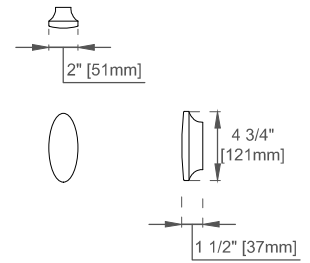

670-V72-WLT

Knob