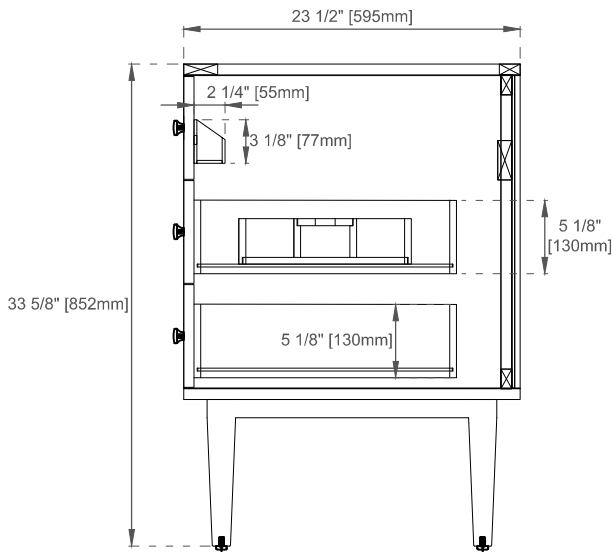

Number of Doors: Two

Number of Drawers: Four

Number of Tip Outs: Two

USB/Power Component:Yes (ETL5011080)

Assembly Required: No

Bamboo Storage Tray: One

Drawer Box Material and Construction: 12mm Plywood/English Dovetail Joinery

## Dimension

Width:71-7/8"

Depth:23-1/2"

Height:33-5/8"

Rough-In Height:21-1/2"

Visit website for warranty and installation information  
[www.jamesmartinvanities.com](http://www.jamesmartinvanities.com)

Version:202212

# 72" AMBERLY VANITY

670-V72-WLT

Knob

Bamboo Drawer Organizer

Top View

Front View

Diagrams are of cabinets only –James Martin Optional Countertops and sinks are not shown

Visit website for warranty and installation information  
[www.jamesmartinvanities.com](http://www.jamesmartinvanities.com)

# 72" AMBERLY VANITY

670-V72-WLT

Side View

Side View

Back View

Diagrams are of cabinets only –James Martin Optional Countertops and sinks are not shown

Visit website for warranty and installation information  
[www.jamesmartinvanities.com](http://www.jamesmartinvanities.com)