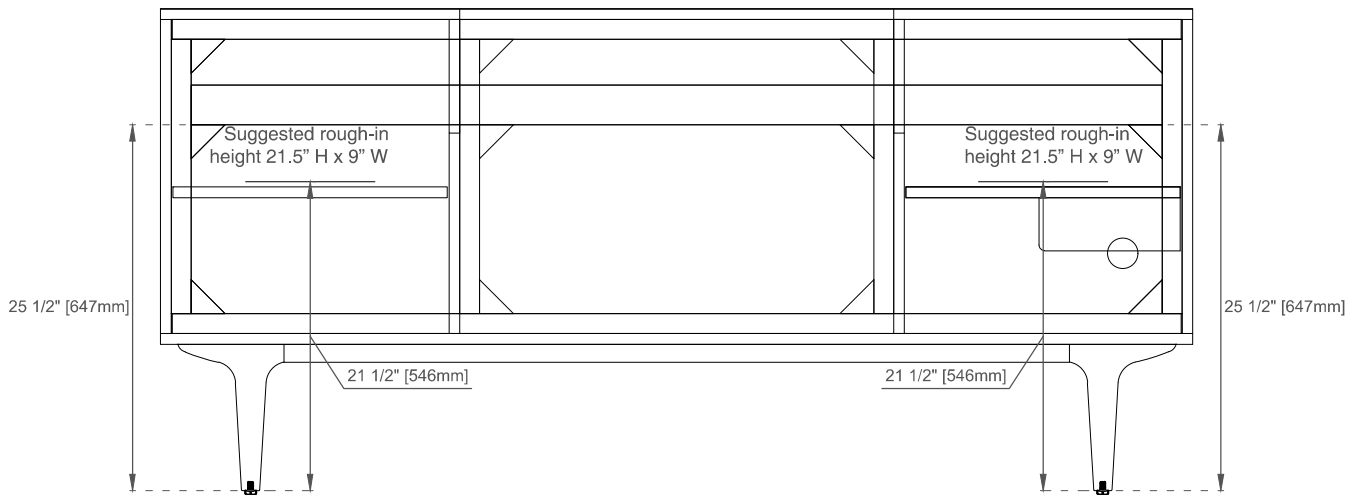

## Dimension

Width:71-7/8"

Depth:23-1/2"

Height:33-5/8"

Rough-In Height:21-1/2"

Visit website for warranty and installation information  
[www.jamesmartinvanities.com](http://www.jamesmartinvanities.com)

Version:202212

# 72" AMBERLY VANITY

670-V72-WLT

Side View

Side View

Back View

Diagrams are of cabinets only –James Martin Optional Countertops and sinks are not shown

Visit website for warranty and installation information  
[www.jamesmartinvanities.com](http://www.jamesmartinvanities.com)