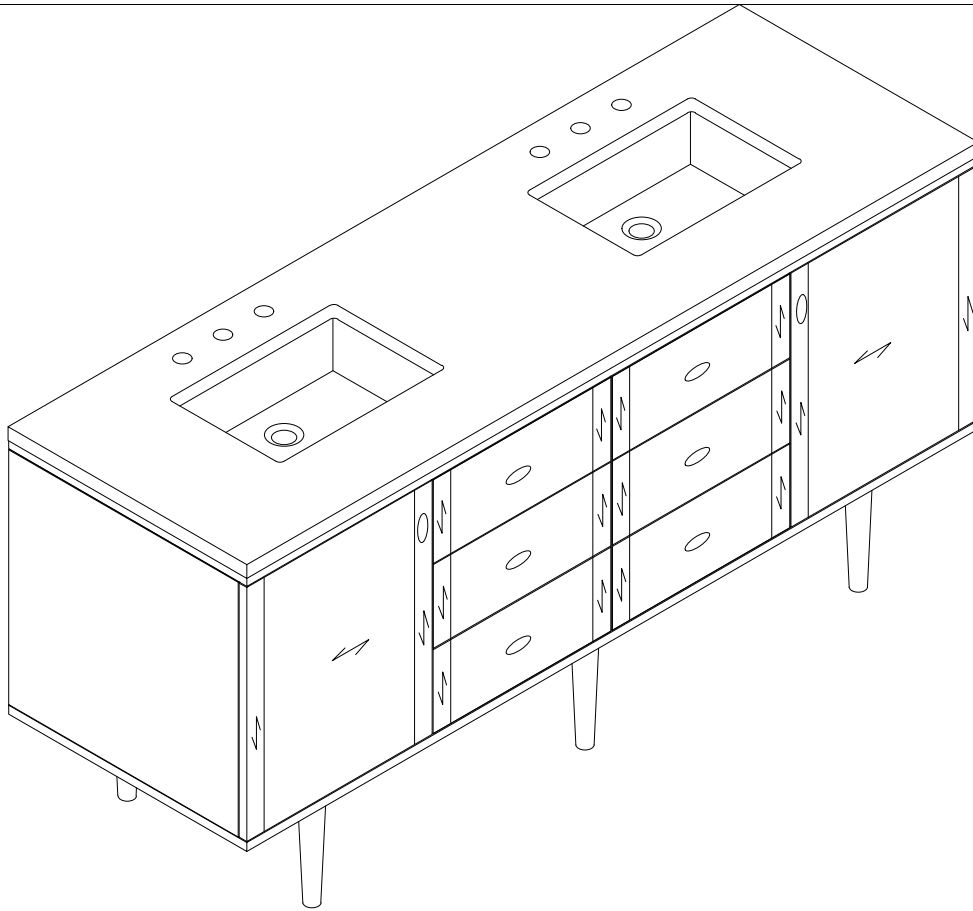

# 72" AMBERLY VANITY

**JAMES MARTIN**  
VANITIES™

670-V72-WLT

## Features

Materials

Solids (Species): Para wood

Veneers: Quarter Cut Walnut

Panels: Plywood

Number of Basins: Double

Vanity Top : Sold Separately - 3cm Top with Sink

Basins Included: No

Number of Doors: Two

Number of Drawers: Four

Number of Tip Outs: Two

USB/Power Component:Yes (ETL5011080)

Assembly Required: No

Bamboo Storage Tray: One

Drawer Box Material and Construction: 12mm Plywood/English Dovetail Joinery

## Dimension

Width:71-7/8"

Depth:23-1/2"

Height:33-5/8"

Rough-In Height:21-1/2"

Visit website for warranty and installation information  
[www.jamesmartinvanities.com](http://www.jamesmartinvanities.com)

Version:202212