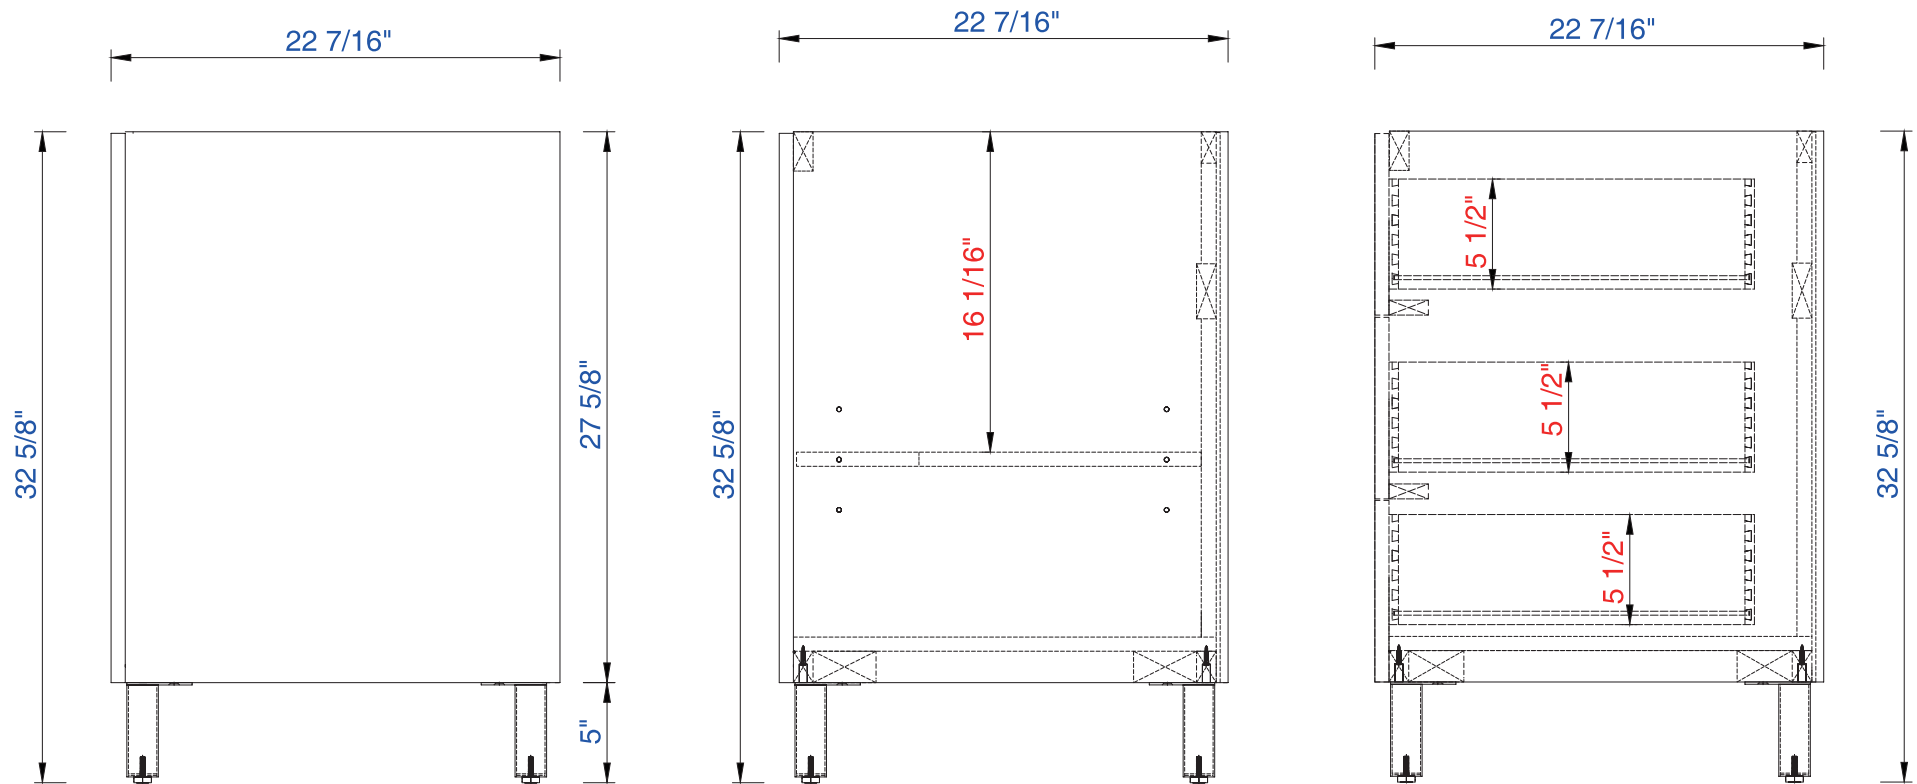

Diagrams with Dimensions
page 02 of 03

NOTE ONE: Countertops are not shown in these diagrams. (Cabinet Only)

NOTE TWO: Internal Shelves (Shown) are designed to align with sinks in James Martin's Optional Countertops.

Customers' own countertops and sinks may align differently, and modification may be required.

Please consult our website for Countertop Diagrams: www.jamesmartinvanities.com

72"

Item Number:

850-V72-AWT
850-V72-SOK

JAMES MARTIN

VANITIES™

Metropolitan 72" Cabinet

Diagrams with Dimensions
page 03 of 03

NOTE ONE: Countertops are not shown in these diagrams. (Cabinet Only)

NOTE TWO: This vanity does not have a Backsplash.

Please consult our website for Countertop Diagrams: www.jamesmartinvanities.com

1828mm

Item Number:

850-V72-AWT
850-V72-SOK

JAMES MARTIN

VANITIES™

Metropolitan 1828mm Cabinet

Diagrams with Dimensions
page 01 of 03