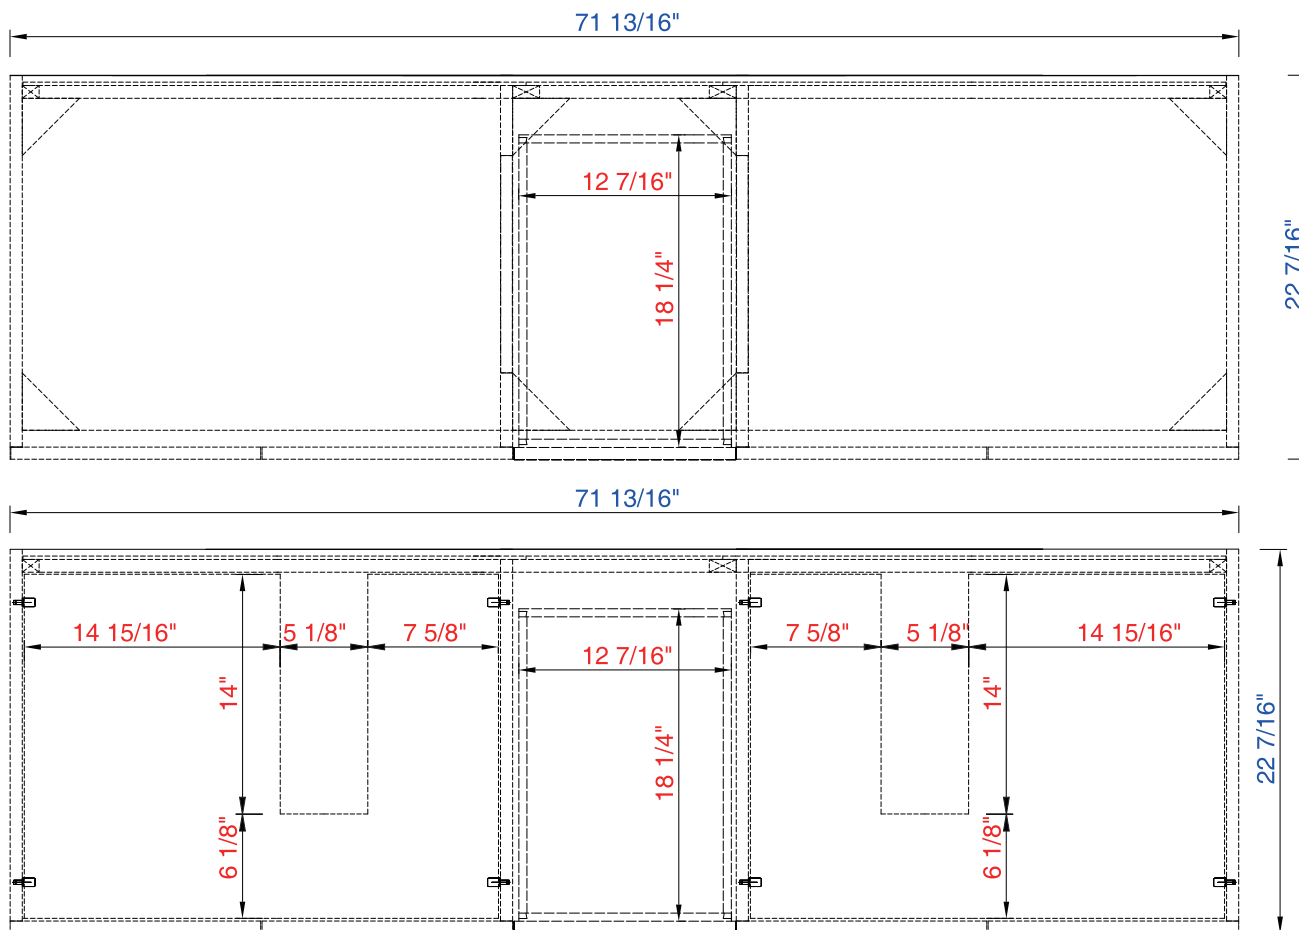

72"

Item Number:

850-V72-AWT
850-V72-SOK

JAMES MARTIN

VANITIES™

Metropolitan 72" Cabinet

Diagrams with Dimensions
page 01 of 03

NOTE ONE: Countertops are not shown in these diagrams. (Cabinet Only)

Diagrams with Dimensions
page 02 of 03

NOTE ONE: Countertops are not shown in these diagrams. (Cabinet Only)

NOTE TWO: Internal Shelves (Shown) are designed to align with sinks in James Martin's Optional Countertops.

Customers' own countertops and sinks may align differently, and modification may be required.

Please consult our website for Countertop Diagrams: www.jamesmartinvanities.com

72"

Item Number:

850-V72-AWT
850-V72-SOK

Please consult our website for Countertop Diagrams: www.jamesmartinvanities.com

1828mm

Item Number:

850-V72-AWT
850-V72-SOK

JAMES MARTIN

VANITIES™

Metropolitan 1828mm Cabinet

Diagrams with Dimensions
page 01 of 03