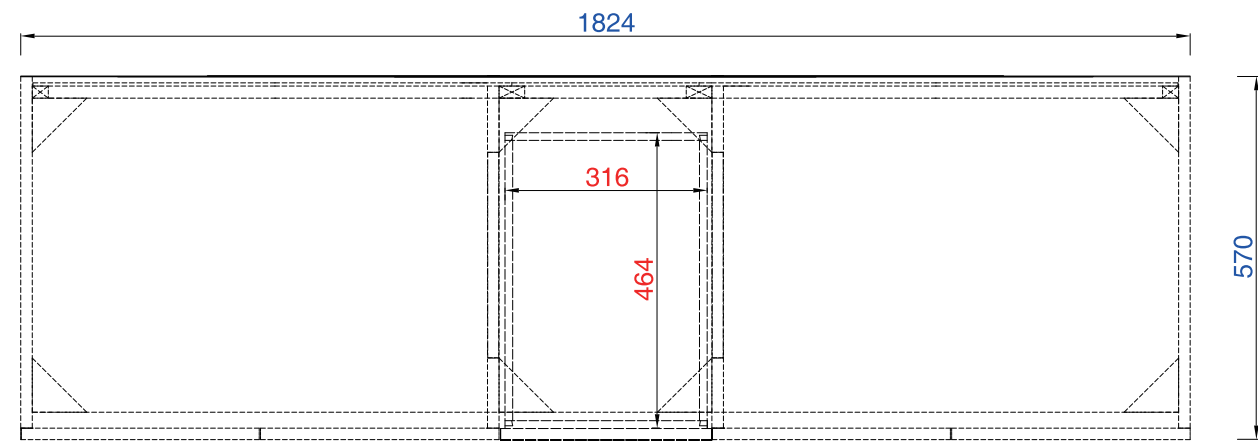

Item Number:

850-V72-AWT
850-V72-SOK

JAMES MARTIN

VANITIES™

Metropolitan 1828mm Cabinet

Diagrams with Dimensions
page 02 of 03

NOTE ONE: Countertops are not shown in these diagrams. (Cabinet Only)

NOTE TWO: Internal Shelves (Shown) are designed to align with sinks in James Martin's Optional Countertops.

Customers' own countertops and sinks may align differently, and modification may be required.

Please consult our website for Countertop Diagrams: www.jamesmartinvanities.com

1828mm

Item Number:

850-V72-AWT
850-V72-SOK