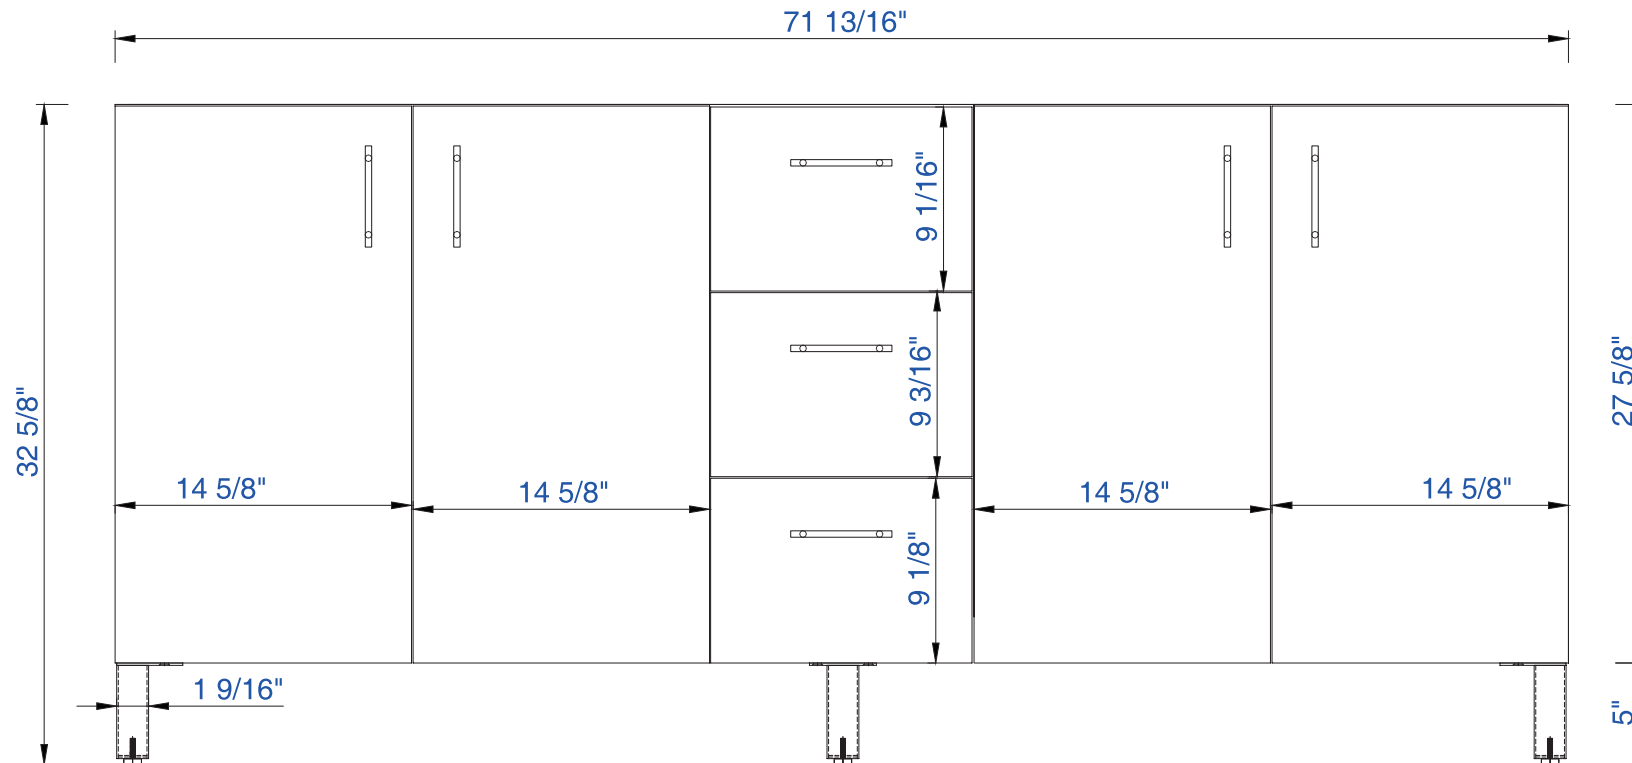

72"

Item Number:

850-V72-AWT
850-V72-SOK

JAMES MARTIN

VANITIES™

Metropolitan 72" Cabinet

Diagrams with Dimensions
page 01 of 03

NOTE ONE: Countertops are not shown in these diagrams. (Cabinet Only)

Diagrams with Dimensions
page 02 of 03

NOTE ONE: Countertops are not shown in these diagrams. (Cabinet Only)

NOTE TWO: Internal Shelves (Shown) are designed to align with sinks in James Martin's Optional Countertops.

Please consult our website for Countertop Diagrams: www.jamesmartinvanities.com

1828mm

Item Number:

850-V72-AWT
850-V72-SOK

JAMES MARTIN

VANITIES™

Metropolitan 1828mm Cabinet

Diagrams with Dimensions
page 01 of 03

Customers' own countertops and sinks may align differently, and modification may be required.

Please consult our website for Countertop Diagrams: www.jamesmartinvanities.com

1828mm

Item Number:

850-V72-AWT
850-V72-SOK