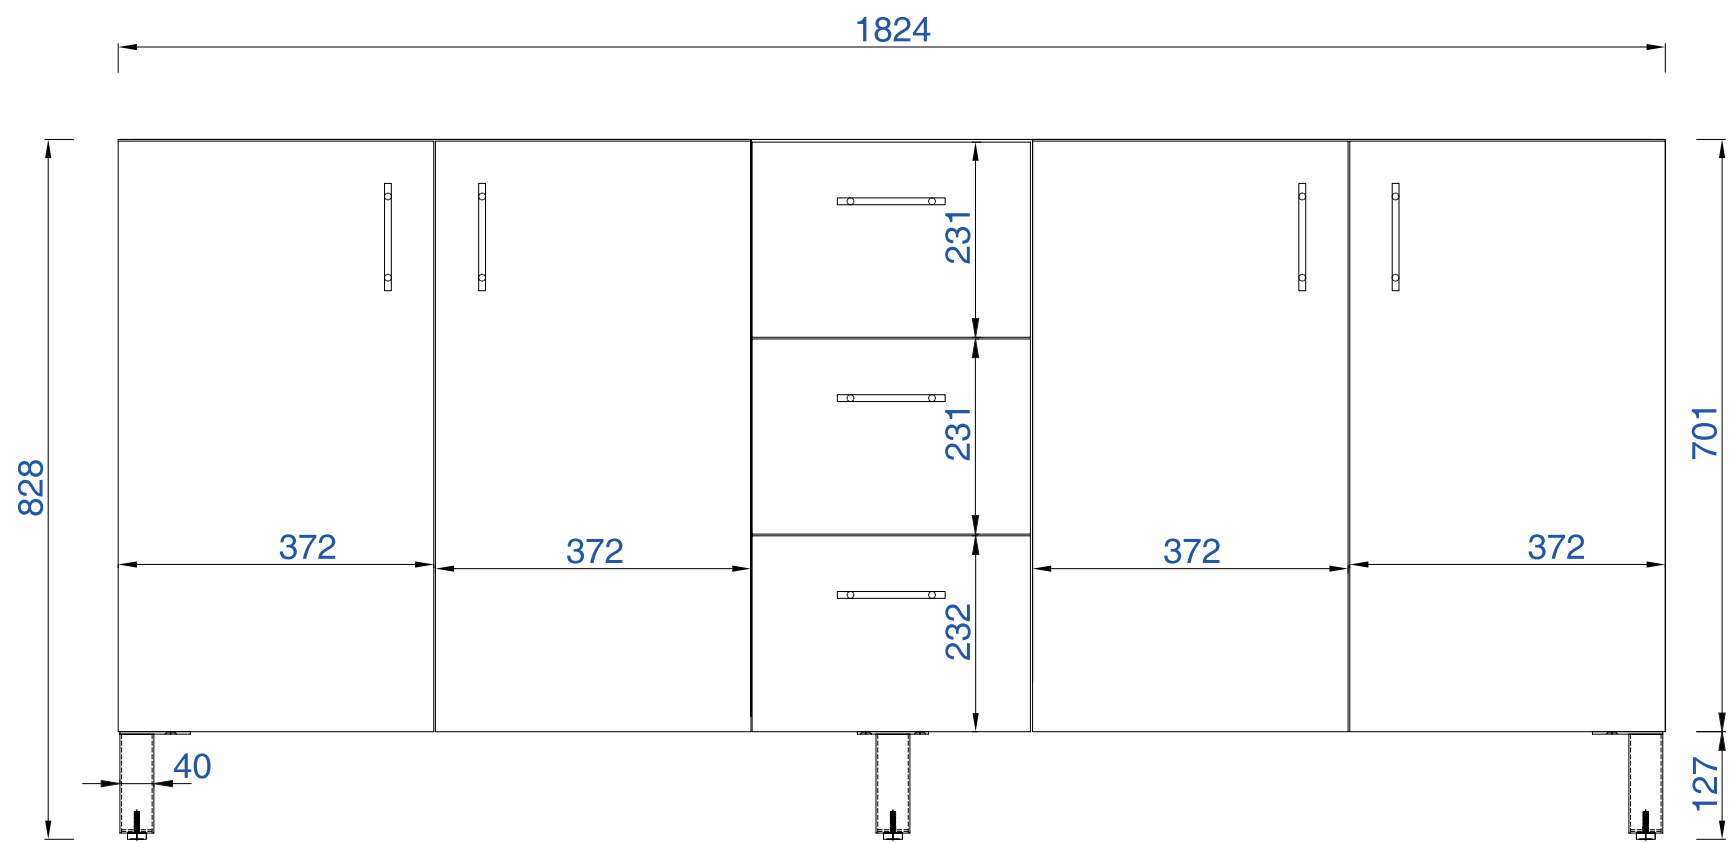

Please consult our website for Countertop Diagrams: www.jamesmartinvanities.com

1828mm

Item Number:

850-V72-AWT
850-V72-SOK

JAMES MARTIN

VANITIES™

Metropolitan 1828mm Cabinet

Diagrams with Dimensions
page 01 of 03

NOTE ONE: Countertops are not shown in these diagrams. (Cabinet Only)

NOTE TWO: This vanity does not have a Backsplash.

Please consult our website for Countertop Diagrams: www.jamesmartinvanities.com

1828mm

Item Number:

850-V72-AWT
850-V72-SOK

JAMES MARTIN

VANITIES™

Metropolitan 1828mm Cabinet

Diagrams with Dimensions
page 02 of 03

NOTE ONE: Countertops are not shown in these diagrams. (Cabinet Only)

NOTE TWO: Internal Shelves (Shown) are designed to align with sinks in James Martin's Optional Countertops.

Customers' own countertops and sinks may align differently, and modification may be required.

Please consult our website for Countertop Diagrams: www.jamesmartinvanities.com

1828mm

Item Number:

850-V72-AWT
850-V72-SOK