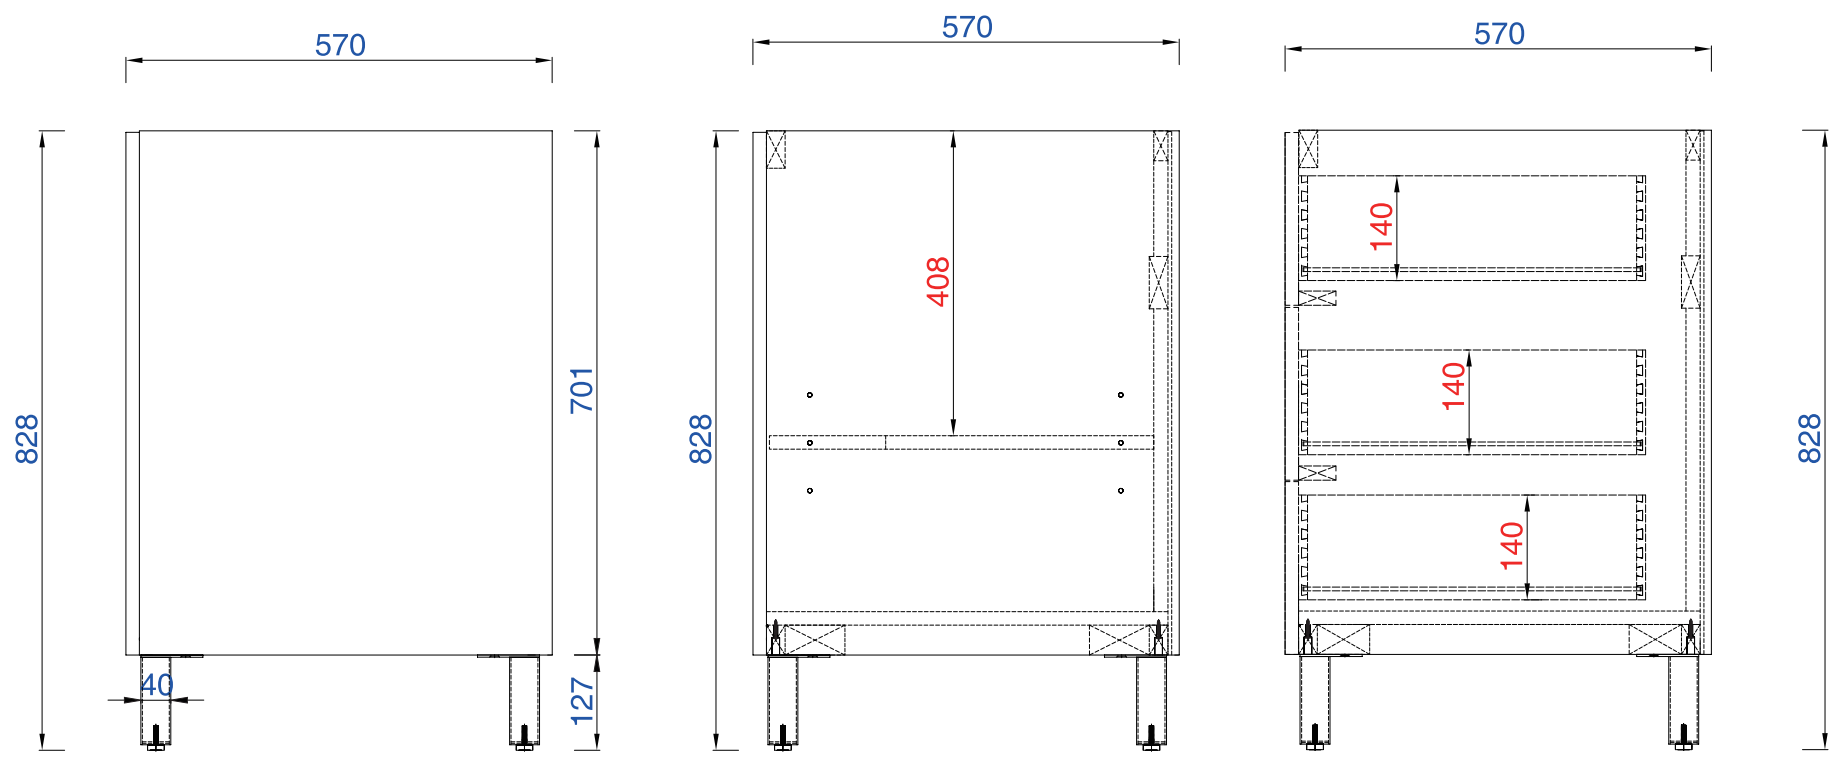

Please consult our website for Countertop Diagrams: www.jamesmartinvanities.com

1828mm

Item Number:

850-V72-AWT
850-V72-SOK

JAMES MARTIN

VANITIES™

Metropolitan 1828mm Cabinet

Diagrams with Dimensions
page 01 of 03

Item Number:

850-V72-AWT
850-V72-SOK

JAMES MARTIN

VANITIES™

Metropolitan 1828mm Cabinet

Diagrams with Dimensions
page 02 of 03

NOTE ONE: Countertops are not shown in these diagrams. (Cabinet Only)

NOTE TWO: Internal Shelves (Shown) are designed to align with sinks in James Martin's Optional Countertops.

Customers' own countertops and sinks may align differently, and modification may be required.

Please consult our website for Countertop Diagrams: www.jamesmartinvanities.com

1828mm

Item Number:

850-V72-AWT
850-V72-SOK

JAMES MARTIN

VANITIES™

Metropolitan 1828mm Cabinet

Diagrams with Dimensions
page 03 of 03

NOTE ONE: Countertops are not shown in these diagrams. (Cabinet Only)
NOTE TWO: This vanity does not have a Backsplash.
Please consult our website for Countertop Diagrams: www.jamesmartinvanities.com