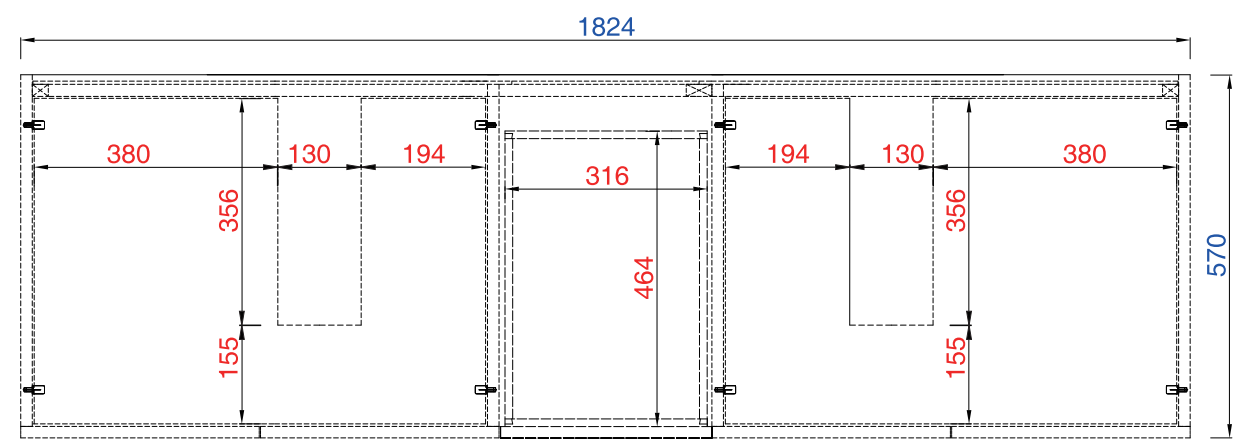

Please consult our website for Countertop Diagrams: www.jamesmartinvanities.com

1828mm

Item Number:

850-V72-AWT
850-V72-SOK

JAMES MARTIN

VANITIES™

Metropolitan 1828mm Cabinet

Diagrams with Dimensions
page 01 of 03

Item Number:

850-V72-AWT
850-V72-SOK

JAMES MARTIN

VANITIES™

Metropolitan 1828mm Cabinet

Diagrams with Dimensions
page 02 of 03

NOTE ONE: Countertops are not shown in these diagrams. (Cabinet Only)

NOTE TWO: Internal Shelves (Shown) are designed to align with sinks in James Martin's Optional Countertops.

Customers' own countertops and sinks may align differently, and modification may be required.

Please consult our website for Countertop Diagrams: www.jamesmartinvanities.com

1828mm

Item Number:

850-V72-AWT
850-V72-SOK

JAMES MARTIN

VANITIES™

Metropolitan 1828mm Cabinet

Diagrams with Dimensions
page 03 of 03

NOTE ONE: Countertops are not shown in these diagrams. (Cabinet Only)
NOTE TWO: This vanity does not have a Backsplash.
Please consult our website for Countertop Diagrams: www.jamesmartinvanities.com