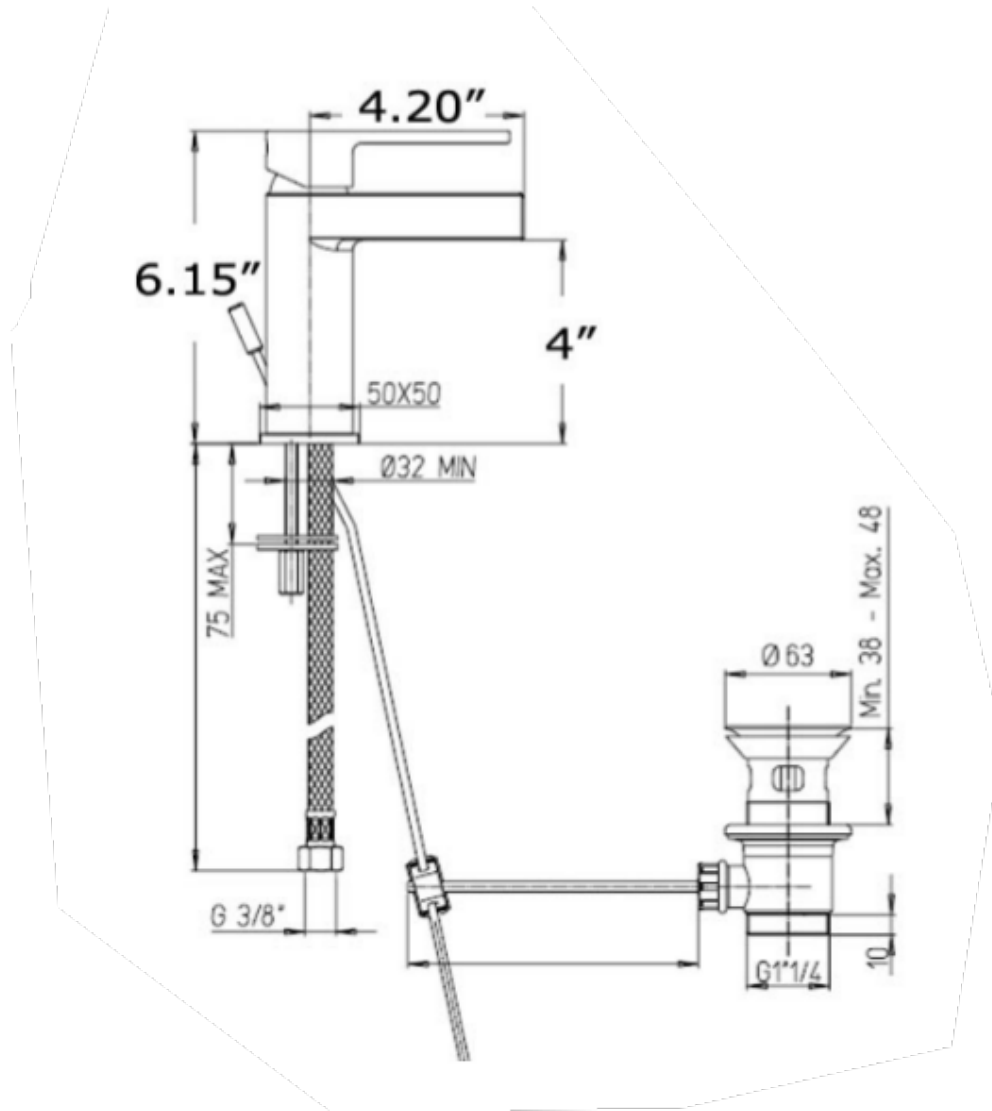

# 84-211WFR

Dax waterfall single control  
lavatory faucet  
Pop-up drain included.