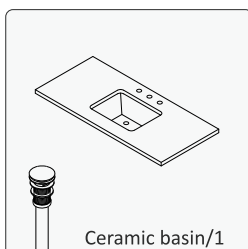

VINNOVA

FASHION BATHROOM LIFE

MODEL: 710048

- Please check your product packaging to make sure the included accessories are in the "list of standard accessories". If any parts are missing, please contact your local dealer immediately.
- Do not allow any sharp objects to come in contact with the cabinet, as it will scratch the surface.
- Continuous and prolonged exposure to direct sunlight may cause discoloration to the wood.
- Do not put any hot appliances directly on or near the cabinet.
- Please avoid using cleaning products that contain bleach or ammonia.
- Wood surfaces should only be cleaned with wood care products such as soapy water or furniture polish.

INSTALLATION

MAIN BODY PARTS

INSTALLATION PARTS

ERECTING TOOL

INSTALL, REMOVE, ADJUST OF TOP FAST LOADING HINGE

DRAWER'S ADJUST

INSTALLATION INSTRUCTIONS