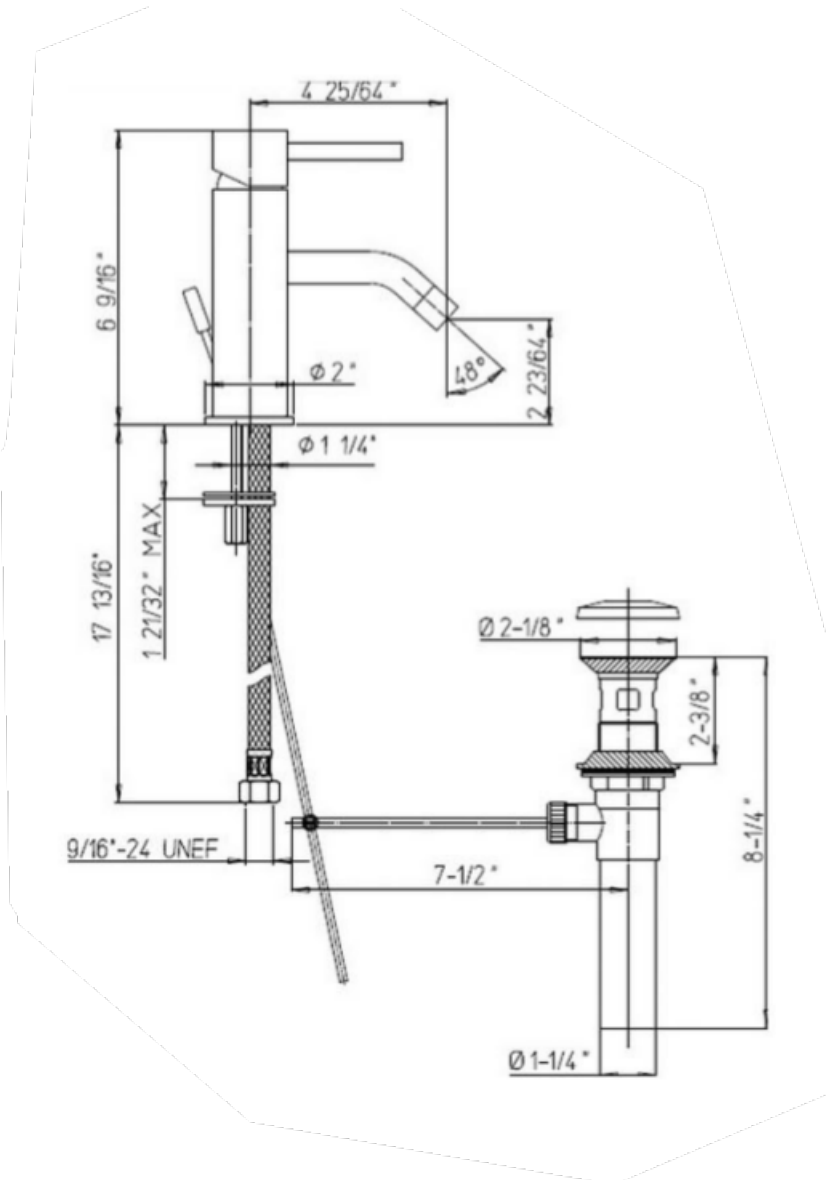

57CR211

Axia single control lavatory faucet
Pop-up drain included.

E-Commerce Series

57CR211

Contemporary Styling

STANDARDS

- Compliant with ASME A112.18.1-B125.1
- Compliant with AB1953
- Compliant with ANSI NSF61 – Annex G
- Certified by CSA International
- Compliant with ANSI A117.1

Finishes

Polished Chrome

57CR211

X

Features

Solid Brass Construction

Meets NSF 61/9 Annex G Lead Requirements

ADA Compliant