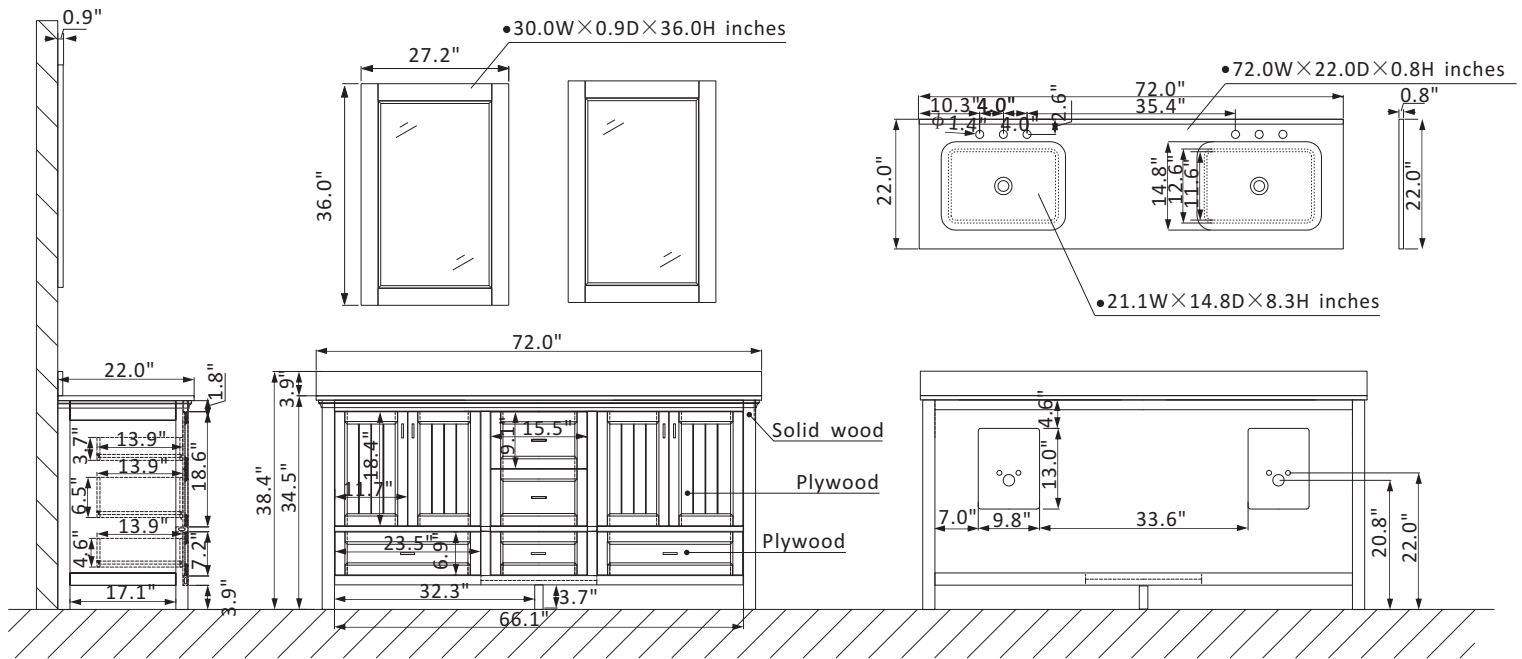

# Altair Isla Vanity Collection 538072-WH-AW

## Features

Construction: Solid wood / plywood

Finish: White Finish

Countertop: Artificial Carrara White Stone Countertop with backsplash

Sink: Two rectangular, undermount ceramic basins with overflow included

Faucet: Vanity top with pre-drilled 8" widespread faucet hole

Door/Drawer: 5 soft-closing drawers (3 small, 2 large) and 4 soft-closing doors

Mirror: Double matching, framed mirrors

Hardware: Brushed nickel finish hardware