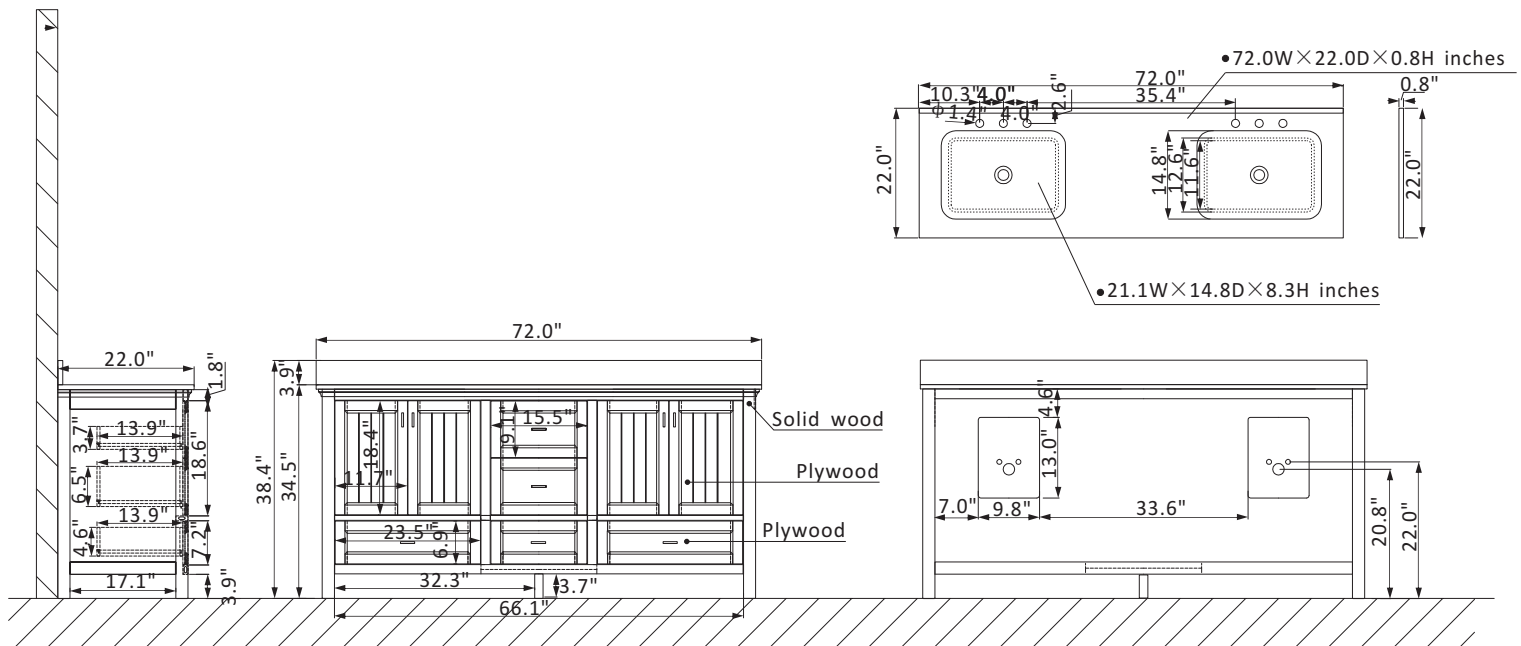

Altair Isla Vanity Collection 538072-WH-AW-NM

Features

Construction: Solid wood / plywood

Finish: White Finish

Countertop: Artificial Carrara White Stone Countertop with backsplash

Sink: Two rectangular, undermount ceramic basins with overflow included

Faucet: Vanity top with pre-drilled 8" widespread faucet hole

Door/Drawer: 5 soft-closing drawers (3 small, 2 large) and 4 soft-closing doors

Hardware: Brushed nickel finish hardware

Installation: Easy plumbing and faucet installation*