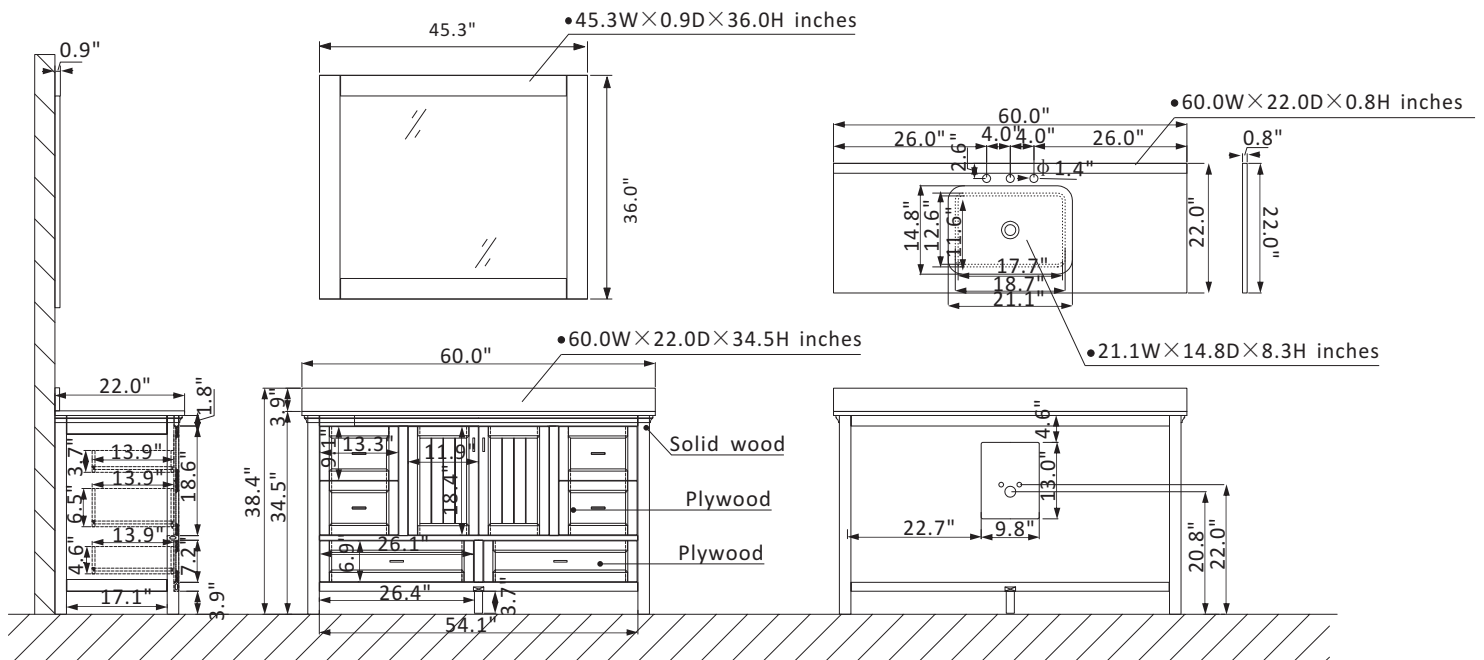

Altair Isla Vanity Collection 538060S-WH-AW

Features

Construction: Solid wood / plywood

Finish: White Finish

Countertop: Artificial Carrara White Stone Countertop with backsplash

Sink: Rectangular, undermount ceramic basin with overflow included

Faucet: Vanity top with pre-drilled 8" widespread faucet hole

Door/Drawer: 6 soft-closing drawers (4 small, 2 large) and 2 soft-closing doors

Mirror: Single matching, framed mirror

Hardware: Brushed nickel finish hardware