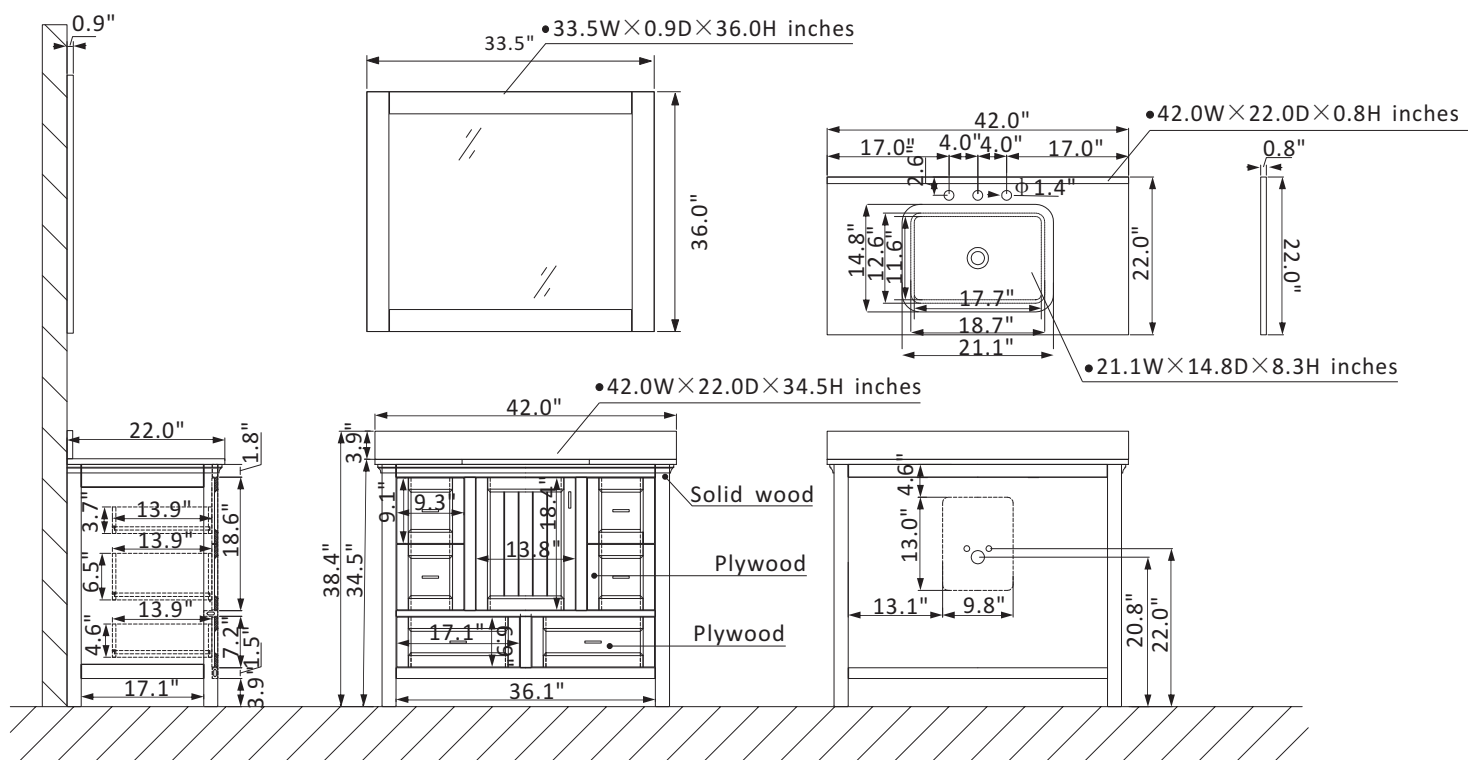

Altair Isla Vanity Collection 538042-WH-AW

Features

Construction: Solid wood / plywood

Finish: White Finish

Countertop: Artificial Carrara White Stone Countertop with backsplash

Sink: Rectangular, undermount ceramic basin with overflow included

Faucet: Vanity top with pre-drilled 8" widespread faucet hole

Door/Drawer: 6 soft-closing drawers (4 small, 2 large) and 1 soft-closing door

Mirror: Single matching, framed mirror

Hardware: Brushed nickel finish hardware