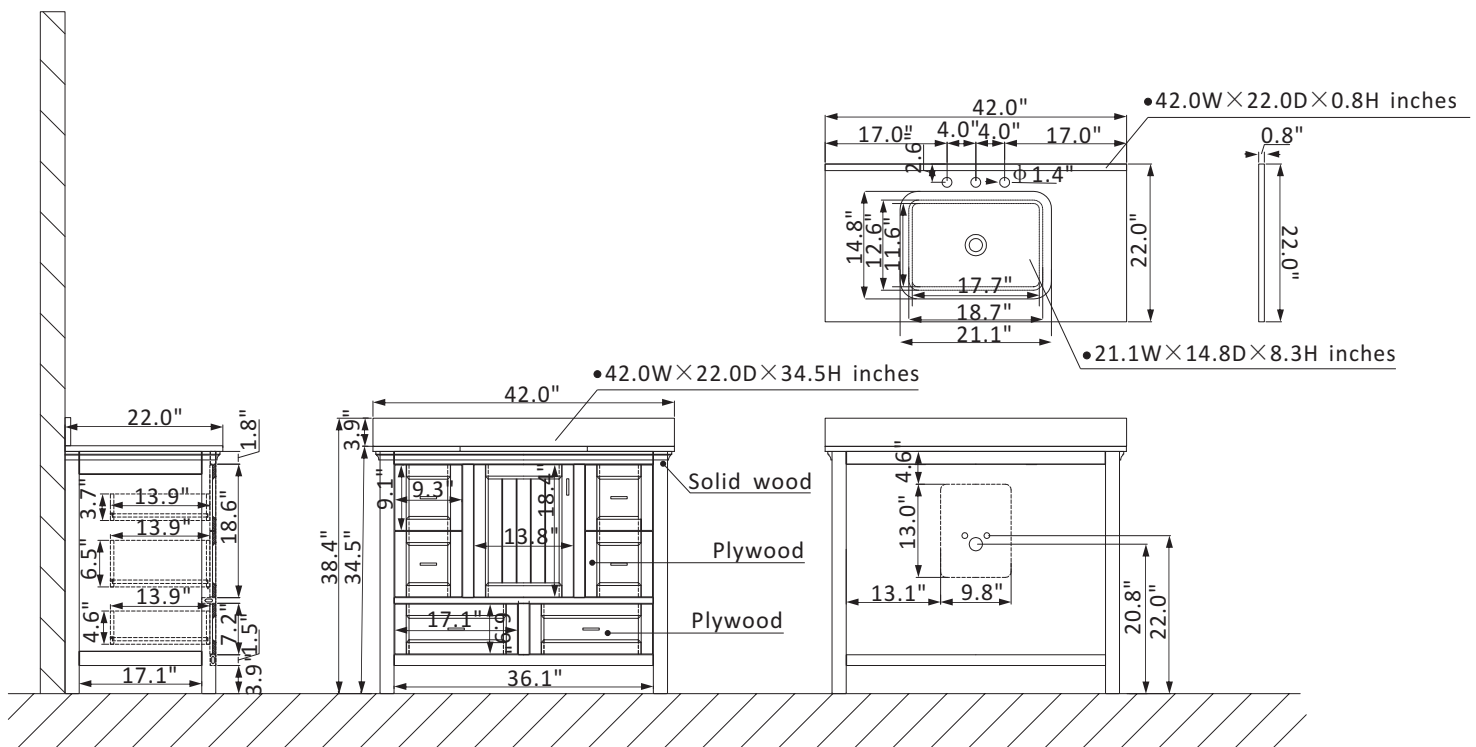

Altair Isla Vanity Collection 538042-WH-AW-NM

Features

Construction: Solid wood / plywood

Finish: White Finish

Countertop: Artificial Carrara White Stone Countertop with backsplash

Sink: Rectangular, undermount ceramic basin with overflow included

Faucet: Vanity top with pre-drilled 8" widespread faucet hole

Door/Drawer: 6 soft-closing drawers (4 small, 2 large) and 1 soft-closing door

Hardware: Brushed nickel finish hardware

Installation: Easy plumbing and faucet installation*