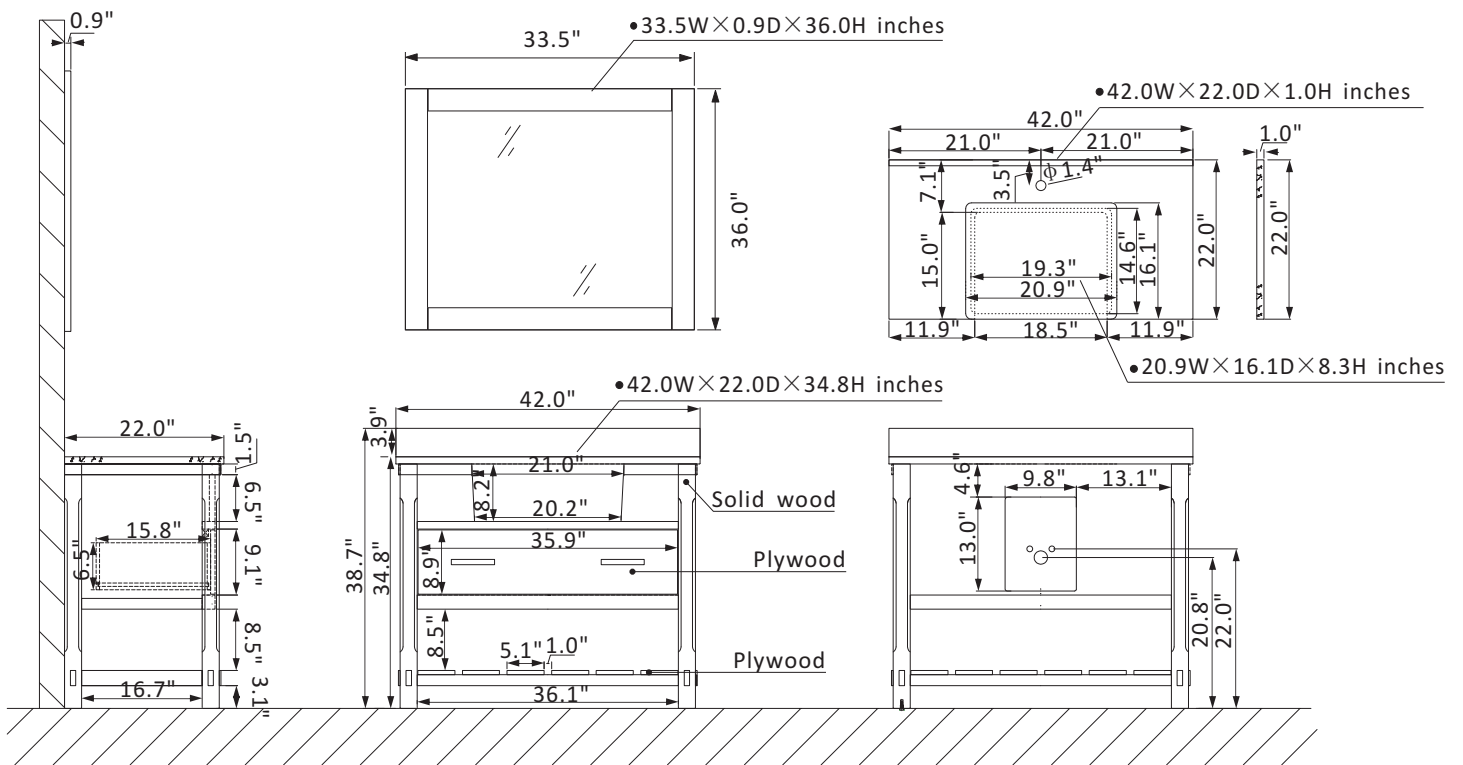

Altair Georgia Vanity Collection 537042-WH-AW

Features

Construction: Solid wood / plywood

Finish: White Finish

Countertop: Artificial Carrara White Stone Countertop with backsplash

Sink: Rectangular, Farmhouse Basin without overflow

Faucet: Vanity top with pre-drilled single faucet hole

Door/Drawer: 1 soft-closing drawer with open shelf

Mirror: Single matching, framed mirror

Hardware: Brushed nickel finish hardware

Shelf: Bottom shelf storage for towels