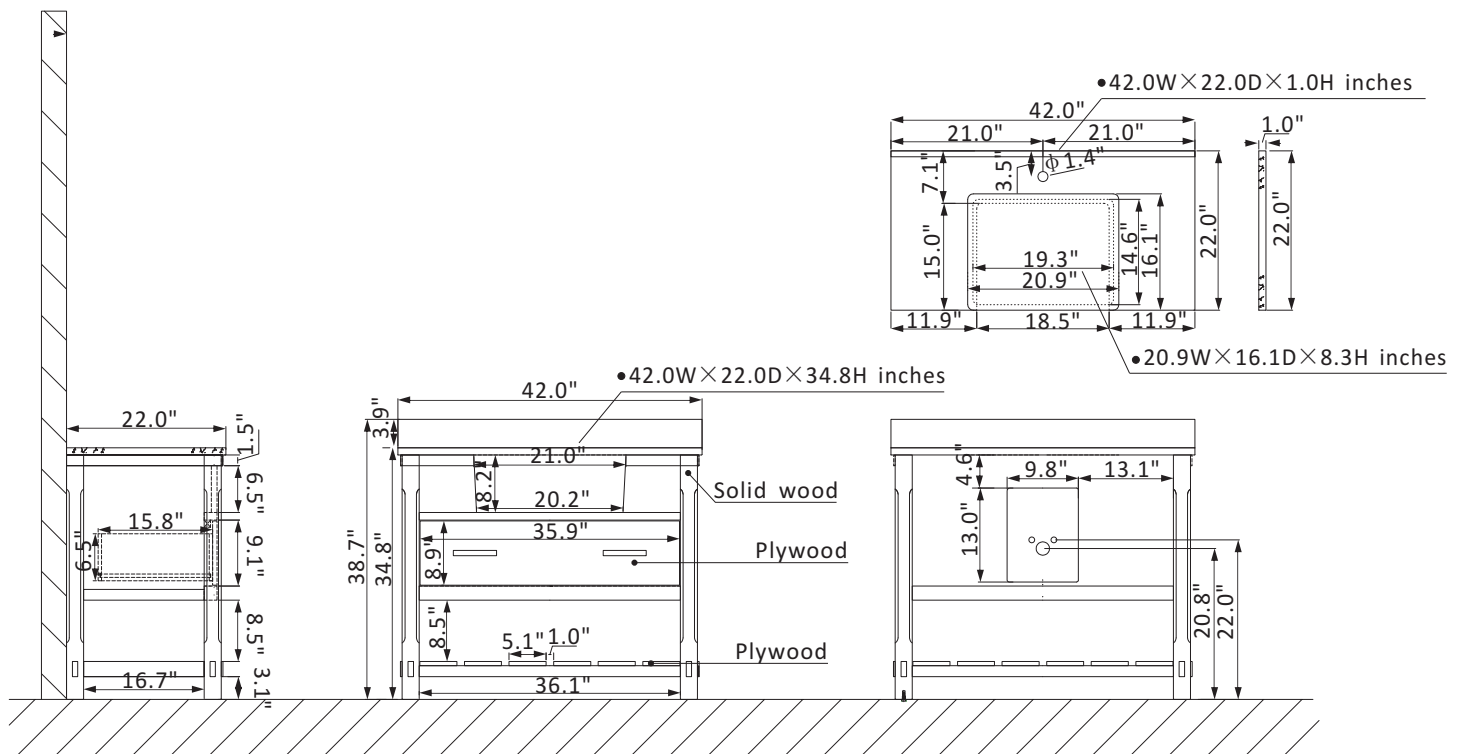

# Altair Georgia Vanity Collection 537042-WH-AW-NM

## Features

Construction: Solid wood / plywood

Finish: White Finish

Countertop: Artificial Carrara White Stone Countertop with backsplash

Sink: Rectangular, Farmhouse Basin without overflow

Faucet: Vanity top with pre-drilled single faucet hole

Door/Drawer: 1 soft-closing drawer with open shelf

Hardware: Brushed nickel finish hardware

Shelf: Bottom shelf storage for towels

Installation: Easy plumbing and faucet installation\*

\* Does not include faucet, drain assembly, or P-trap