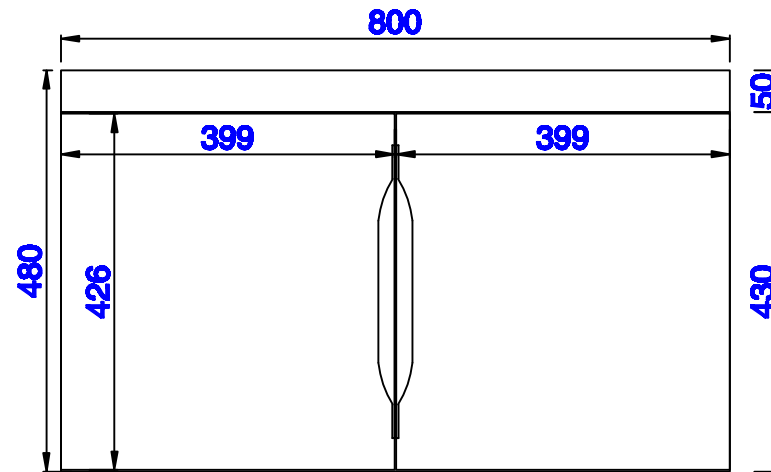

Version:202004

31 1/2"

Item Number:
388-V31.5-AGR
388-V31.5-CFO
388-V31.5-GW
388-V31.5-LTO

JAMES MARTIN

VANITIES™

Columbia 31 1/2" Cabinet
Diagrams with Dimensions
page 03 of 03

NOTE ONE: Countertop with integrated sink is shown on this cabinet
NOTE TWO: This vanity does not have a Backsplash.

Version:202004

800mm

Item Number:
388-V31.5-AGR
388-V31.5-CFO
388-V31.5-GW
388-V31.5-LTO

JAMES MARTIN

VANITIES™

Columbia 800mm Cabinet
Diagrams with Dimensions
page 01 of 03

NOTE ONE: Countertop with integrated sink is shown on this cabinet

NOTE TWO: This vanity does not have a Backsplash.

Version:202004

800mm

Item Number:
388-V31.5-AGR
388-V31.5-CFO
388-V31.5-GW
388-V31.5-LTO

JAMES MARTIN

VANITIES™

Columbia 800mm Cabinet
Diagrams with Dimensions
page 02 of 03

NOTE ONE: Countertop with integrated sink is shown on this cabinet.

Version:202004

800mm

Item Number:
388-V31.5-AGR
388-V31.5-CFO
388-V31.5-GW
388-V31.5-LTO

JAMES MARTIN

VANITIES™

Columbia 800mm Cabinet
Diagrams with Dimensions
page 03 of 03