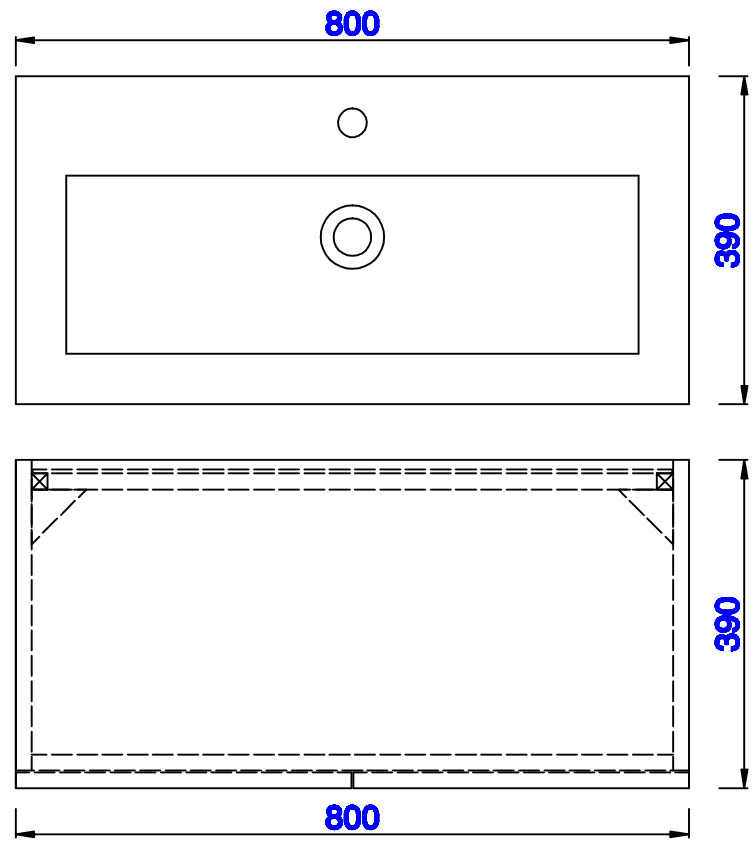

Version:202004

31 1/2"

Item Number:
388-V31.5-AGR
388-V31.5-CFO
388-V31.5-GW
388-V31.5-LTO

JAMES MARTIN

VANITIES™

Columbia 31 1/2" Cabinet
Diagrams with Dimensions
page 03 of 03

NOTE ONE: Countertop with integrated sink is shown on this cabinet
NOTE TWO: This vanity does not have a Backsplash.

Version:202004

800mm

Item Number:
388-V31.5-AGR
388-V31.5-CFO
388-V31.5-GW
388-V31.5-LTO

JAMES MARTIN

VANITIES™

Columbia 800mm Cabinet
Diagrams with Dimensions
page 01 of 03

NOTE ONE: Countertop with integrated sink is shown on this cabinet

NOTE TWO: This vanity does not have a Backsplash.

Version:202004

800mm

Item Number:
388-V31.5-AGR
388-V31.5-CFO
388-V31.5-GW
388-V31.5-LTO

JAMES MARTIN

VANITIES™

Columbia 800mm Cabinet
Diagrams with Dimensions
page 02 of 03

NOTE ONE: Countertop with integrated sink is shown on this cabinet.

Version:202004

800mm

Item Number:
388-V31.5-AGR
388-V31.5-CFO
388-V31.5-GW
388-V31.5-LTO

JAMES MARTIN

VANITIES™

Columbia 800mm Cabinet
Diagrams with Dimensions
page 03 of 03