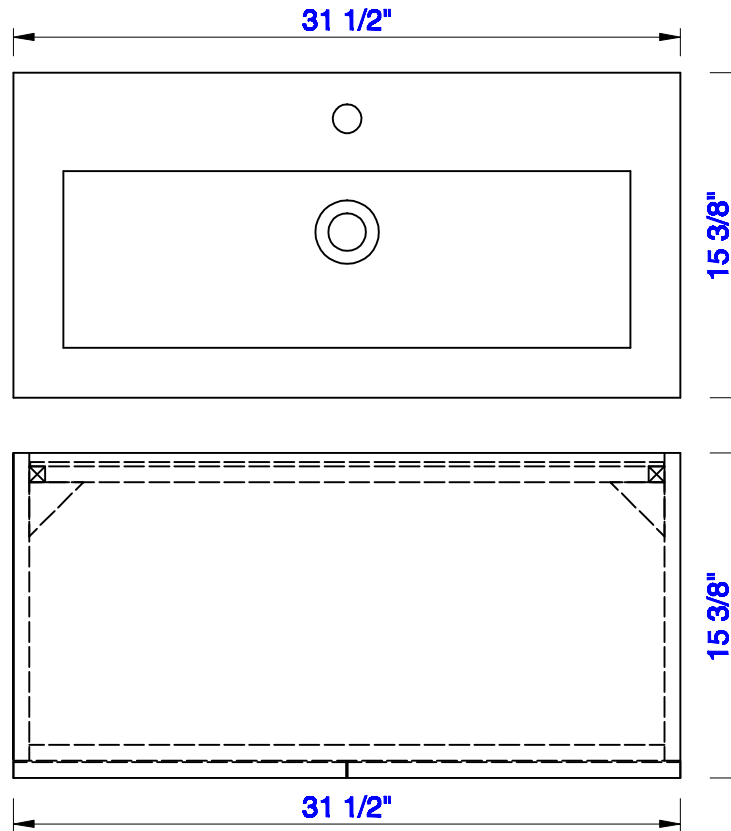

31 1/2"

Item Number:
388-V31.5-AGR
388-V31.5-CFO
388-V31.5-GW
388-V31.5-LTO

JAMES MARTIN

VANITIES™

Columbia 31 1/2" Cabinet
Diagrams with Dimensions
page 01 of 03

NOTE ONE: Countertop with integrated sink is shown on this cabinet
NOTE TWO: This vanity does not have a Backsplash.

Version:202004

31 1/2"

Item Number:
388-V31.5-AGR
388-V31.5-CFO
388-V31.5-GW
388-V31.5-LTO

JAMES MARTIN

VANITIES™

Columbia 31 1/2" Cabinet
Diagrams with Dimensions
page 02 of 03

NOTE ONE: Countertop with integrated sink is shown on this cabinet.

Version:202004

31 1/2"

Item Number:
388-V31.5-AGR
388-V31.5-CFO
388-V31.5-GW
388-V31.5-LTO

JAMES MARTIN

VANITIES™

Columbia 31 1/2" Cabinet
Diagrams with Dimensions
page 03 of 03

NOTE ONE: Countertop with integrated sink is shown on this cabinet
NOTE TWO: This vanity does not have a Backsplash.

Version:202004

800mm

Item Number:
388-V31.5-AGR
388-V31.5-CFO
388-V31.5-GW
388-V31.5-LTO

JAMES MARTIN

VANITIES™

Columbia 800mm Cabinet
Diagrams with Dimensions
page 01 of 03

NOTE ONE: Countertop with integrated sink is shown on this cabinet