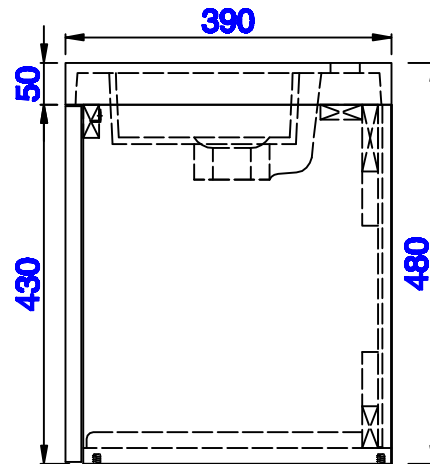

Version:202004

31 1/2"

Item Number:
388-V31.5-AGR
388-V31.5-CFO
388-V31.5-GW
388-V31.5-LTO

JAMES MARTIN

VANITIES™

Columbia 31 1/2" Cabinet
Diagrams with Dimensions
page 03 of 03

NOTE ONE: Countertop with integrated sink is shown on this cabinet
NOTE TWO: This vanity does not have a Backsplash.

Version:202004

800mm

Item Number:
388-V31.5-AGR
388-V31.5-CFO
388-V31.5-GW
388-V31.5-LTO

JAMES MARTIN

VANITIES™

Columbia 800mm Cabinet
Diagrams with Dimensions
page 01 of 03

NOTE ONE: Countertop with integrated sink is shown on this cabinet

NOTE TWO: This vanity does not have a Backsplash.

Version:202004

800mm

Item Number:
388-V31.5-AGR
388-V31.5-CFO
388-V31.5-GW
388-V31.5-LTO

JAMES MARTIN

VANITIES™

Columbia 800mm Cabinet
Diagrams with Dimensions
page 02 of 03

NOTE ONE: Countertop with integrated sink is shown on this cabinet.

Version:202004

800mm

Item Number:
388-V31.5-AGR
388-V31.5-CFO
388-V31.5-GW
388-V31.5-LTO

JAMES MARTIN

VANITIES™

Columbia 800mm Cabinet
Diagrams with Dimensions
page 03 of 03