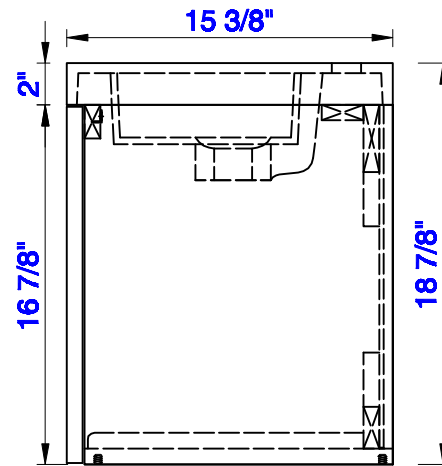

31 1/2"

Item Number:
388-V31.5-AGR
388-V31.5-CFO
388-V31.5-GW
388-V31.5-LTO

JAMES MARTIN

VANITIES™

Columbia 31 1/2" Cabinet
Diagrams with Dimensions
page 01 of 03

NOTE ONE: Countertop with integrated sink is shown on this cabinet
NOTE TWO: This vanity does not have a Backsplash.

Version:202004

31 1/2"

Item Number:
388-V31.5-AGR
388-V31.5-CFO
388-V31.5-GW
388-V31.5-LTO

JAMES MARTIN

VANITIES™

Columbia 31 1/2" Cabinet
Diagrams with Dimensions
page 02 of 03

NOTE ONE: Countertop with integrated sink is shown on this cabinet.

Version:202004

31 1/2"

Item Number:
388-V31.5-AGR
388-V31.5-CFO
388-V31.5-GW
388-V31.5-LTO

JAMES MARTIN

VANITIES™

Columbia 31 1/2" Cabinet
Diagrams with Dimensions
page 03 of 03

NOTE ONE: Countertop with integrated sink is shown on this cabinet
NOTE TWO: This vanity does not have a Backsplash.

Version:202004

800mm

Item Number:
388-V31.5-AGR
388-V31.5-CFO
388-V31.5-GW
388-V31.5-LTO

JAMES MARTIN

VANITIES™

Columbia 800mm Cabinet
Diagrams with Dimensions
page 01 of 03

NOTE ONE: Countertop with integrated sink is shown on this cabinet