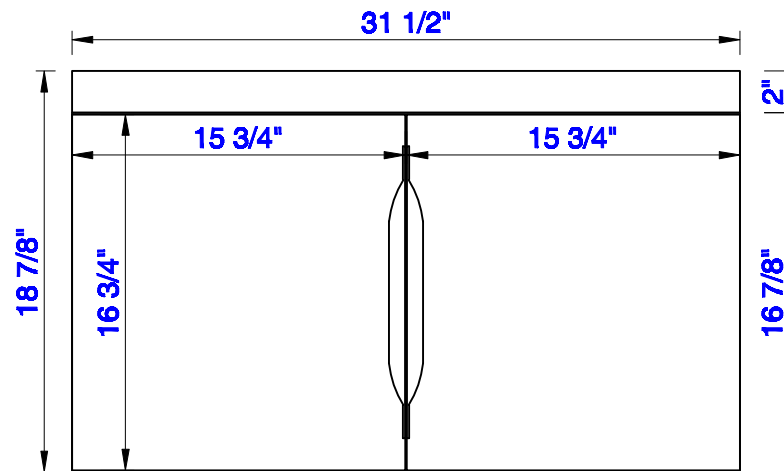

31 1/2"

Item Number:
388-V31.5-AGR
388-V31.5-CFO
388-V31.5-GW
388-V31.5-LTO

JAMES MARTIN

VANITIES™

Columbia 31 1/2" Cabinet
Diagrams with Dimensions
page 01 of 03

NOTE ONE: Countertop with integrated sink is shown on this cabinet
NOTE TWO: This vanity does not have a Backsplash.

Version:202004

31 1/2"

Item Number:
388-V31.5-AGR
388-V31.5-CFO
388-V31.5-GW
388-V31.5-LTO

JAMES MARTIN

VANITIES™

Columbia 31 1/2" Cabinet
Diagrams with Dimensions
page 02 of 03

NOTE ONE: Countertop with integrated sink is shown on this cabinet.

Version:202004

31 1/2"

Item Number:
388-V31.5-AGR
388-V31.5-CFO
388-V31.5-GW
388-V31.5-LTO

JAMES MARTIN

VANITIES™

Columbia 31 1/2" Cabinet
Diagrams with Dimensions
page 03 of 03

NOTE ONE: Countertop with integrated sink is shown on this cabinet
NOTE TWO: This vanity does not have a Backsplash.

Version:202004

800mm

Item Number:
388-V31.5-AGR
388-V31.5-CFO
388-V31.5-GW
388-V31.5-LTO

JAMES MARTIN

VANITIES™

Columbia 800mm Cabinet
Diagrams with Dimensions
page 01 of 03

NOTE ONE: Countertop with integrated sink is shown on this cabinet