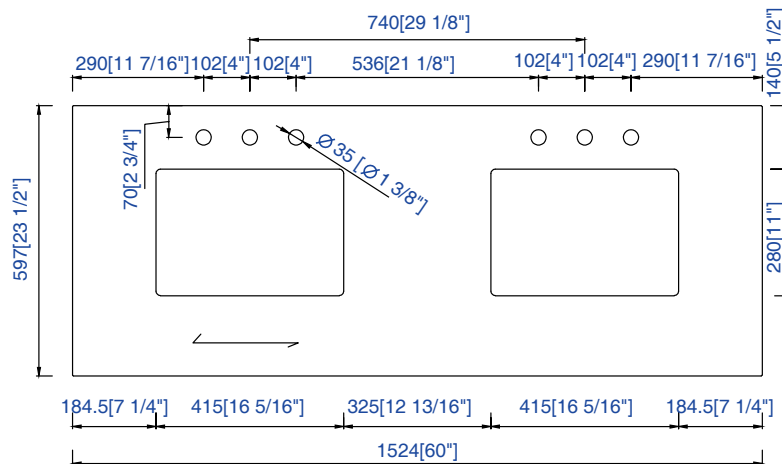

# 60"D Vanity Top Spec Sheet

James Martin Vanities Company always recommends you consult and/or hire a professional contractor when installing your vanity cabinet and top.

3cm/1.18"  
Countertop

James Martin - Natural Stone Countertop Measurement Specification

James Martin - Natural Stone & Solid Surface Countertop Measurement Specification

James Martin - Quartz Countertop Measurement Specification