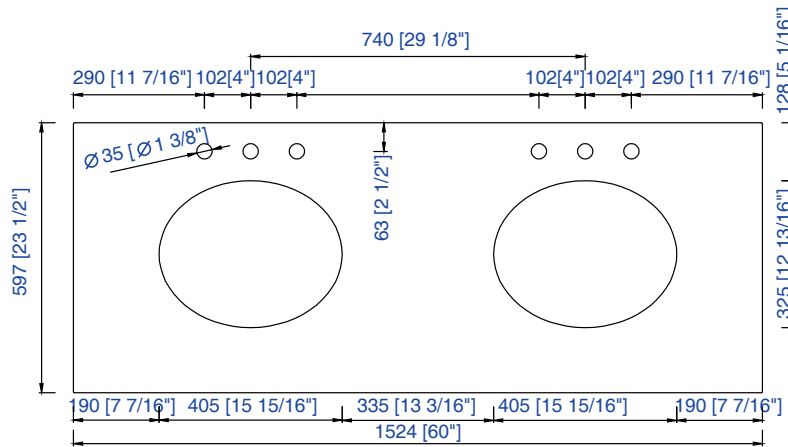

# 60"D Vanity Top Spec Sheet

James Martin Vanities Company always recommends you consult and/or hire a professional contractor when installing your vanity cabinet and top.

3cm/1.18"  
Countertop

James Martin - Natural Stone Countertop Measurement Specification

James Martin - Natural Stone & Solid Surface Countertop Measurement Specification

James Martin - Quartz Countertop Measurement Specification