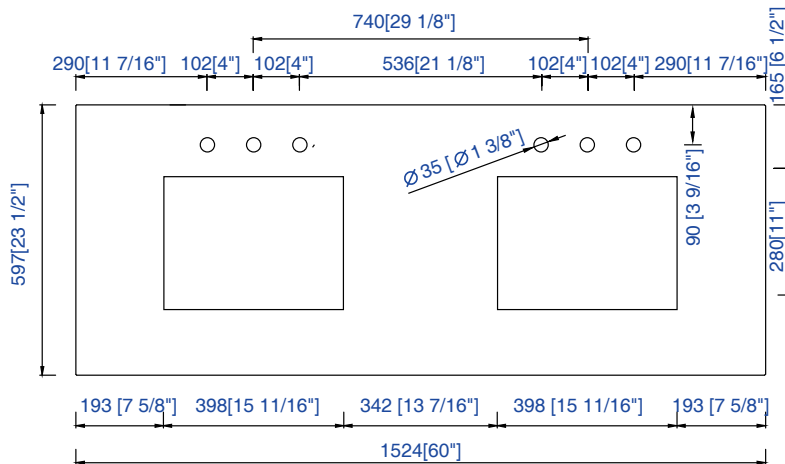

# 60"D Vanity Top Spec Sheet

James Martin Vanities Company always recommends you consult and/or hire a professional contractor when installing your vanity cabinet and top.

3cm/1.18"  
Countertop

James Martin - Natural Stone Countertop Measurement Specification

James Martin - Natural Stone & Solid Surface Countertop Measurement Specification

James Martin - Quartz Countertop Measurement Specification