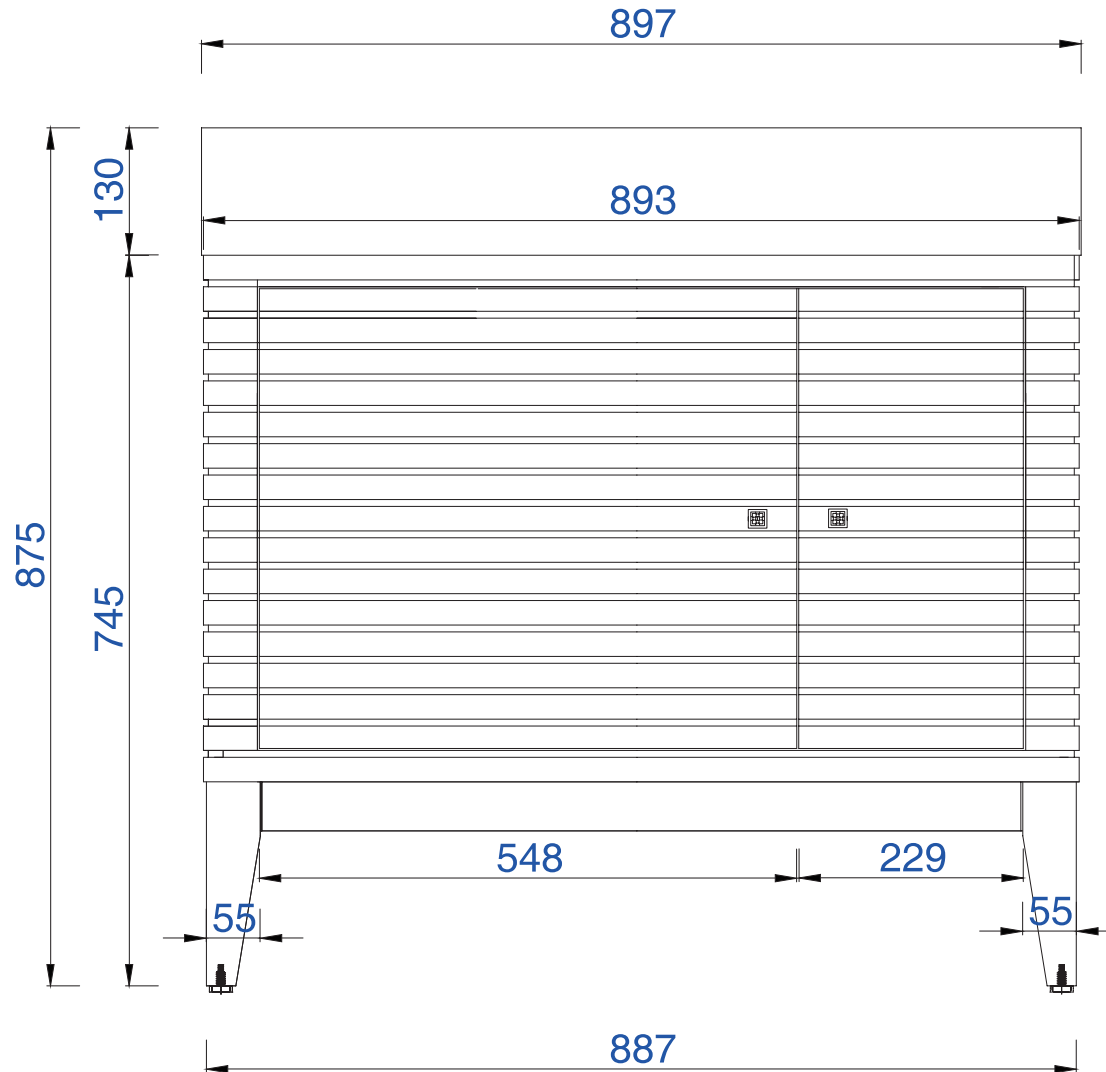

NOTE ONE: Countertop with integrated sink is shown on this cabinet

36"

Item Number:

- 210-V36-GW
- 210-V36-VBL
- 210-V36-WLT
- 210-V36-WW

JAMES MARTIN

VANITIES™

Linear 36" Cabinet

Diagrams with Dimensions
page 03 of 03

NOTE ONE: Countertop with integrated sink is shown on this cabinet

NOTE TWO: This vanity does not have a Backsplash

914mm

Item Number:

- 210-V36-GW
- 210-V36-VBL
- 210-V36-WLT
- 210-V36-WW

JAMES MARTIN

VANITIES™

Linear 914mm Cabinet

Diagrams with Dimensions
page 01 of 03

NOTE ONE: Countertop with integrated sink is shown on this cabinet

NOTE TWO: This vanity does not have a Backsplash

914mm

Item Number:

- 210-V36-GW
- 210-V36-VBL
- 210-V36-WLT
- 210-V36-WW

JAMES MARTIN

VANITIES™

Linear 914mm Cabinet

Diagrams with Dimensions
page 02 of 03

NOTE ONE: Countertop with integrated sink is shown on this cabinet

914mm

Item Number:

- 210-V36-GW
- 210-V36-VBL
- 210-V36-WLT
- 210-V36-WW