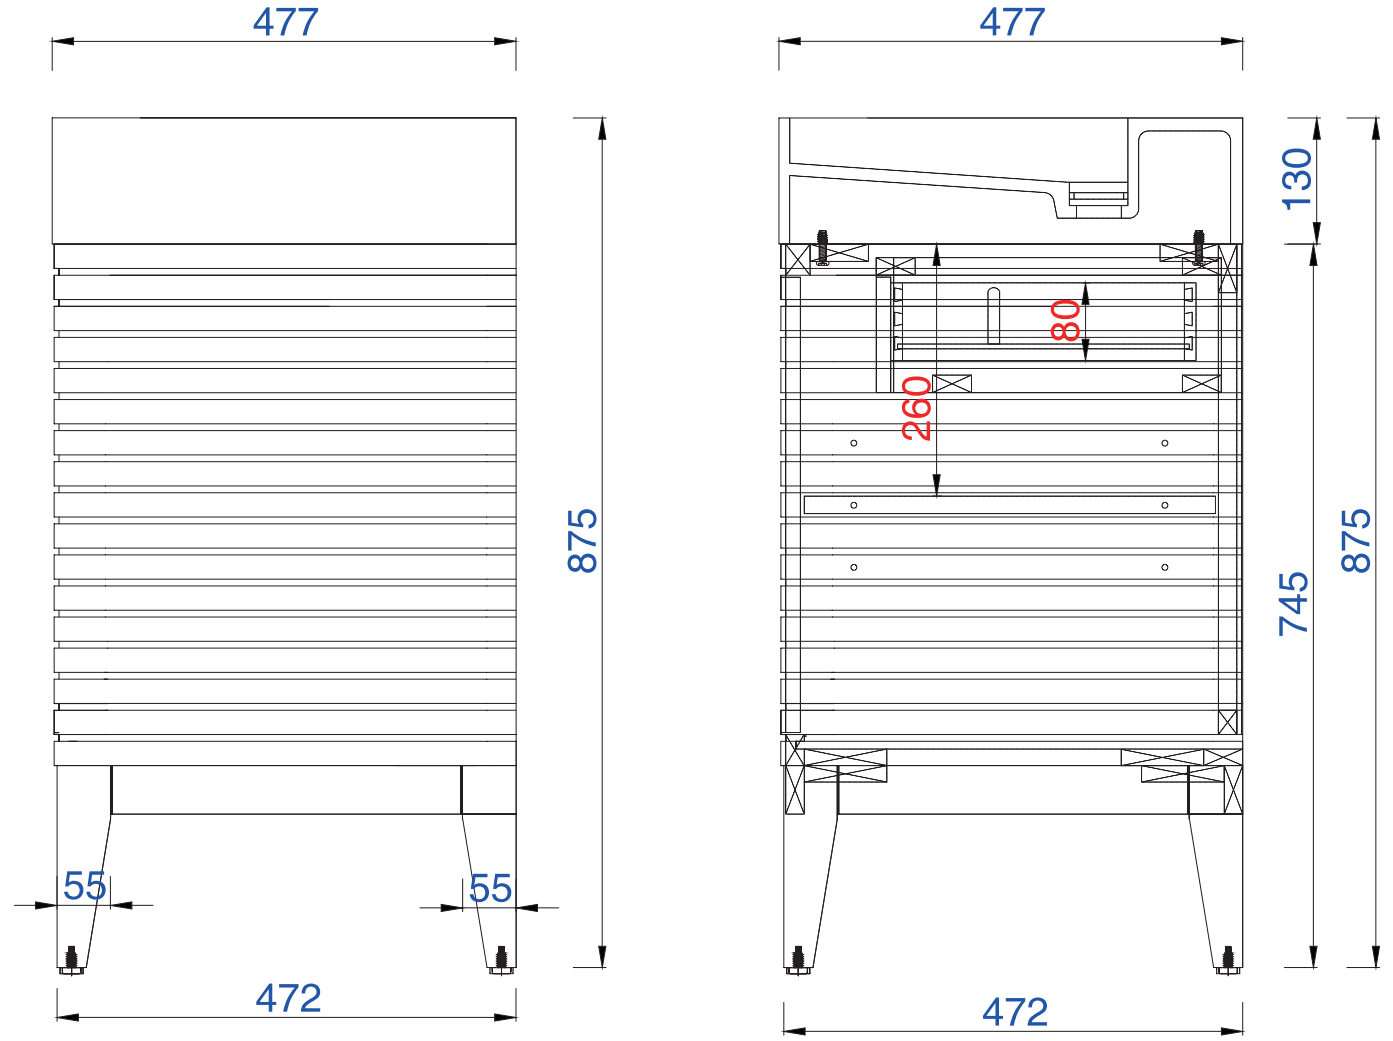

NOTE TWO: This vanity does not have a Backsplash

36"

Item Number:

- 210-V36-GW
- 210-V36-VBL
- 210-V36-WLT
- 210-V36-WW

JAMES MARTIN

VANITIES™

Linear 36" Cabinet

Diagrams with Dimensions
page 02 of 03

Linear 914mm Cabinet

Diagrams with Dimensions
page 01 of 03

NOTE ONE: Countertop with integrated sink is shown on this cabinet

NOTE TWO: This vanity does not have a Backsplash

914mm

Item Number:

- 210-V36-GW
- 210-V36-VBL
- 210-V36-WLT
- 210-V36-WW

JAMES MARTIN

VANITIES™

Linear 914mm Cabinet

Diagrams with Dimensions
page 02 of 03

NOTE ONE: Countertop with integrated sink is shown on this cabinet

914mm

Item Number:

- 210-V36-GW
- 210-V36-VBL
- 210-V36-WLT
- 210-V36-WW

JAMES MARTIN

VANITIES™

Linear 914mm Cabinet

Diagrams with Dimensions
page 03 of 03

NOTE ONE: Countertop with integrated sink is shown on this cabinet
NOTE TWO: This vanity does not have a Backsplash