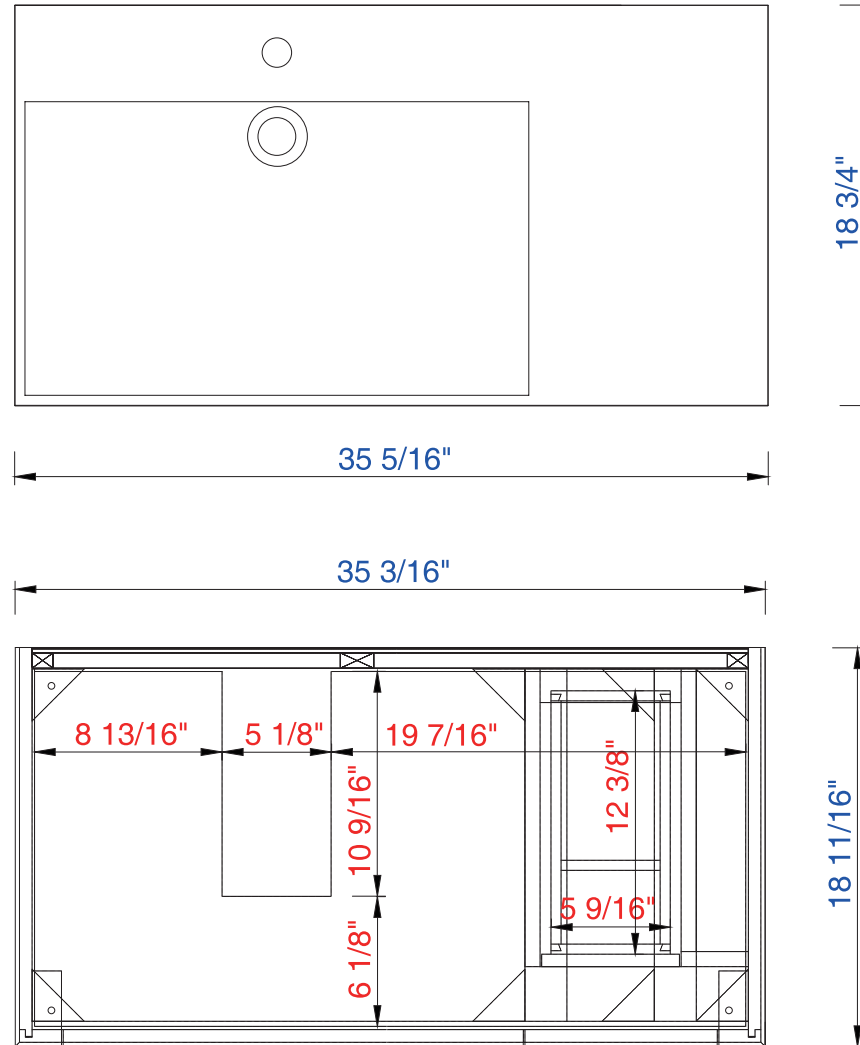

36"

Item Number:

- 210-V36-GW
- 210-V36-VBL
- 210-V36-WLT
- 210-V36-WW

JAMES MARTIN

VANITIES™

Linear 36" Cabinet

Diagrams with Dimensions
page 01 of 03

NOTE ONE: Countertop with integrated sink is shown on this cabinet

NOTE TWO: This vanity does not have a Backsplash

36"

Item Number:

- 210-V36-GW
- 210-V36-VBL
- 210-V36-WLT
- 210-V36-WW

JAMES MARTIN

VANITIES™

Linear 36" Cabinet

Diagrams with Dimensions
page 02 of 03

NOTE ONE: Countertop with integrated sink is shown on this cabinet

36"

Item Number:

- 210-V36-GW
- 210-V36-VBL
- 210-V36-WLT
- 210-V36-WW

JAMES MARTIN

VANITIES™

Linear 36" Cabinet

Diagrams with Dimensions
page 03 of 03

JAMES MARTIN

VANITIES™

Linear 914mm Cabinet

Diagrams with Dimensions
page 02 of 03

NOTE ONE: Countertop with integrated sink is shown on this cabinet

914mm

Item Number:

- 210-V36-GW
- 210-V36-VBL
- 210-V36-WLT
- 210-V36-WW