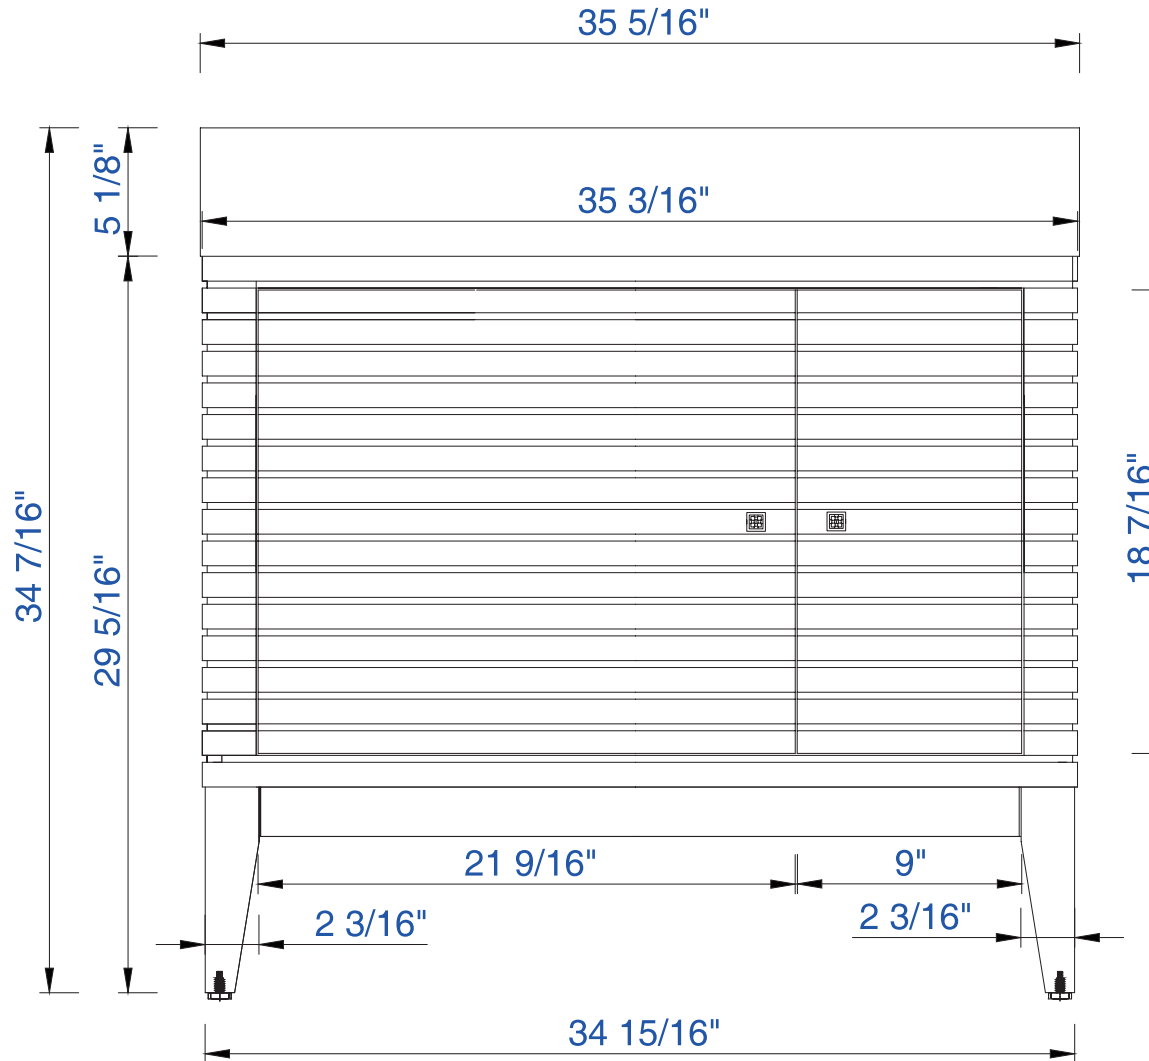

36"

Item Number:

- 210-V36-GW
- 210-V36-VBL
- 210-V36-WLT
- 210-V36-WW

JAMES MARTIN

VANITIES™

Linear 36" Cabinet

Diagrams with Dimensions
page 01 of 03

NOTE ONE: Countertop with integrated sink is shown on this cabinet

NOTE TWO: This vanity does not have a Backsplash

36"

Item Number:

- 210-V36-GW
- 210-V36-VBL
- 210-V36-WLT
- 210-V36-WW

JAMES MARTIN

VANITIES™

Linear 36" Cabinet

Diagrams with Dimensions
page 02 of 03

NOTE ONE: Countertop with integrated sink is shown on this cabinet

36"

Item Number:

- 210-V36-GW
- 210-V36-VBL
- 210-V36-WLT
- 210-V36-WW

JAMES MARTIN

VANITIES™

Linear 36" Cabinet

Diagrams with Dimensions
page 03 of 03

JAMES MARTIN

VANITIES™

Linear 914mm Cabinet

Diagrams with Dimensions
page 02 of 03

NOTE ONE: Countertop with integrated sink is shown on this cabinet

914mm

Item Number:

- 210-V36-GW
- 210-V36-VBL
- 210-V36-WLT
- 210-V36-WW