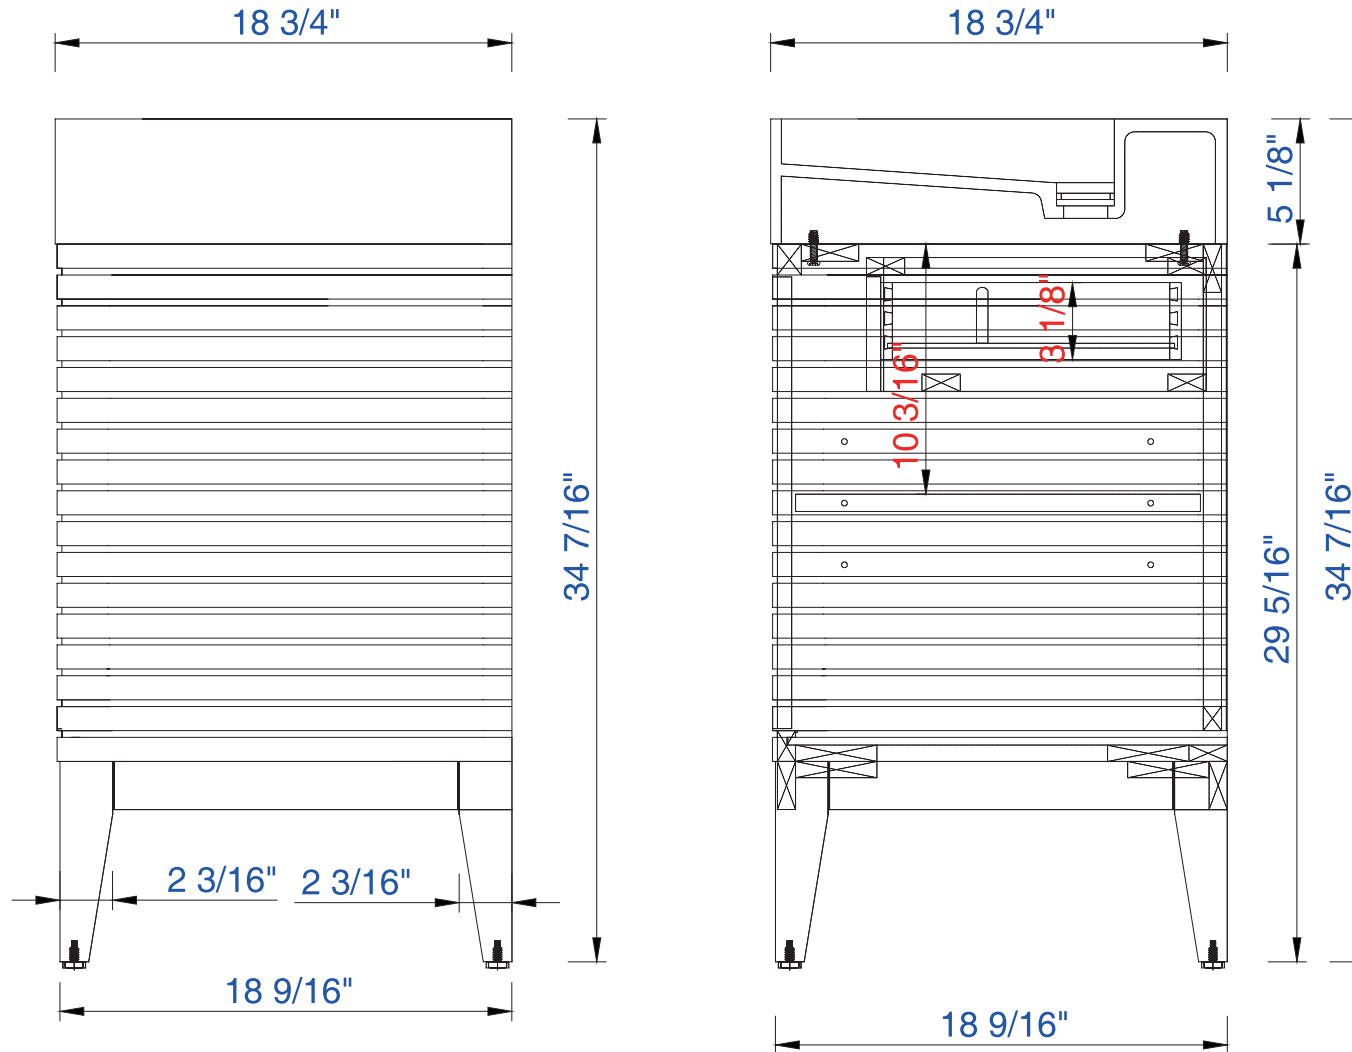

36"

Item Number:

- 210-V36-GW
- 210-V36-VBL
- 210-V36-WLT
- 210-V36-WW

JAMES MARTIN

VANITIES™

Linear 36" Cabinet

Diagrams with Dimensions
page 01 of 03

NOTE ONE: Countertop with integrated sink is shown on this cabinet

NOTE TWO: This vanity does not have a Backsplash

36"

Item Number:

- 210-V36-GW
- 210-V36-VBL
- 210-V36-WLT
- 210-V36-WW

JAMES MARTIN

VANITIES™

Linear 36" Cabinet

Diagrams with Dimensions
page 02 of 03

NOTE ONE: Countertop with integrated sink is shown on this cabinet

36"

Item Number:

- 210-V36-GW
- 210-V36-VBL
- 210-V36-WLT
- 210-V36-WW

JAMES MARTIN

VANITIES™

Linear 36" Cabinet

Diagrams with Dimensions
page 03 of 03

JAMES MARTIN

VANITIES™

Linear 914mm Cabinet

Diagrams with Dimensions
page 02 of 03

NOTE ONE: Countertop with integrated sink is shown on this cabinet

914mm

Item Number:

- 210-V36-GW
- 210-V36-VBL
- 210-V36-WLT
- 210-V36-WW