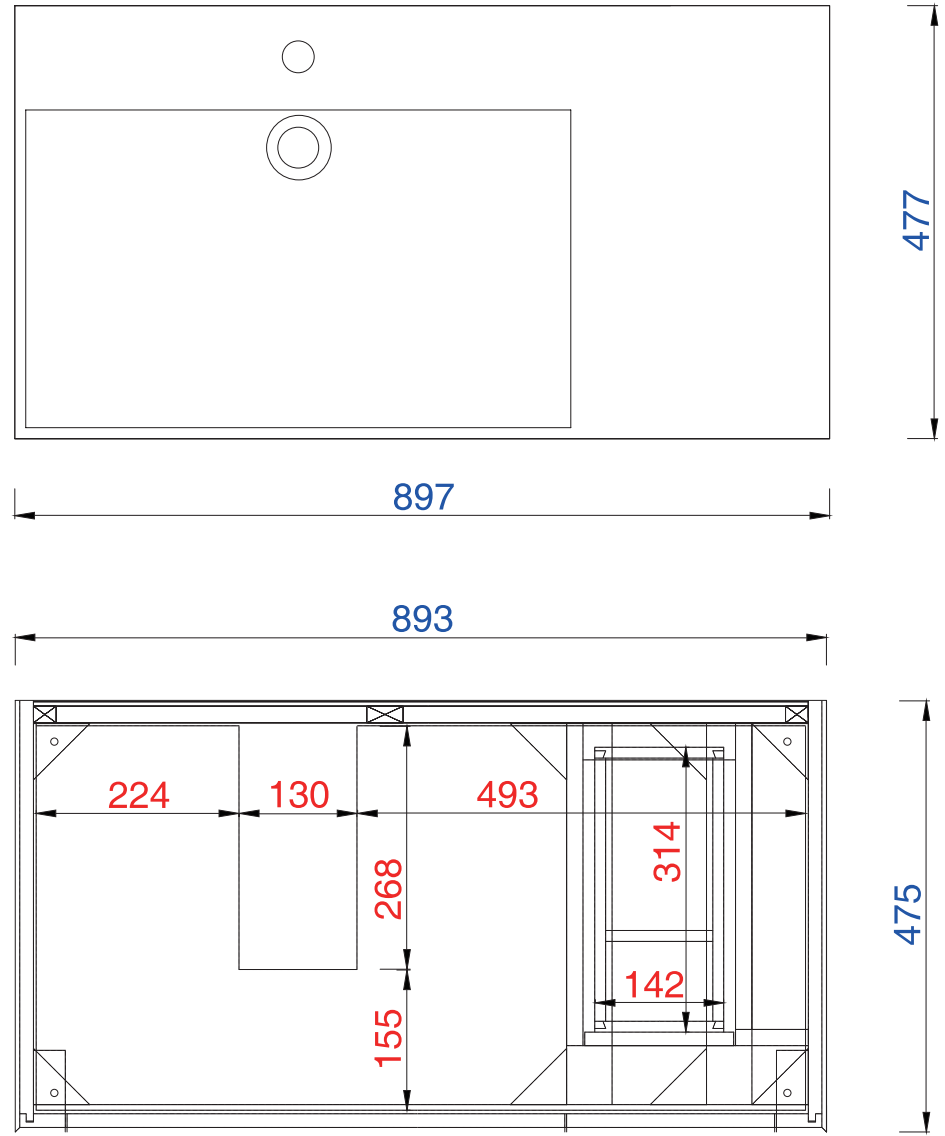

NOTE ONE: Countertop with integrated sink is shown on this cabinet

36"

Item Number:

- 210-V36-GW
- 210-V36-VBL
- 210-V36-WLT
- 210-V36-WW

JAMES MARTIN

VANITIES™

Linear 36" Cabinet

Diagrams with Dimensions
page 03 of 03

Linear 914mm Cabinet

Diagrams with Dimensions
page 01 of 03

NOTE ONE: Countertop with integrated sink is shown on this cabinet

NOTE TWO: This vanity does not have a Backsplash

914mm

Item Number:

- 210-V36-GW
- 210-V36-VBL
- 210-V36-WLT
- 210-V36-WW

JAMES MARTIN

VANITIES™

Linear 914mm Cabinet

Diagrams with Dimensions
page 02 of 03

NOTE ONE: Countertop with integrated sink is shown on this cabinet

914mm

Item Number:

- 210-V36-GW
- 210-V36-VBL
- 210-V36-WLT
- 210-V36-WW

JAMES MARTIN

VANITIES™

Linear 914mm Cabinet

Diagrams with Dimensions
page 03 of 03

NOTE ONE: Countertop with integrated sink is shown on this cabinet
NOTE TWO: This vanity does not have a Backsplash