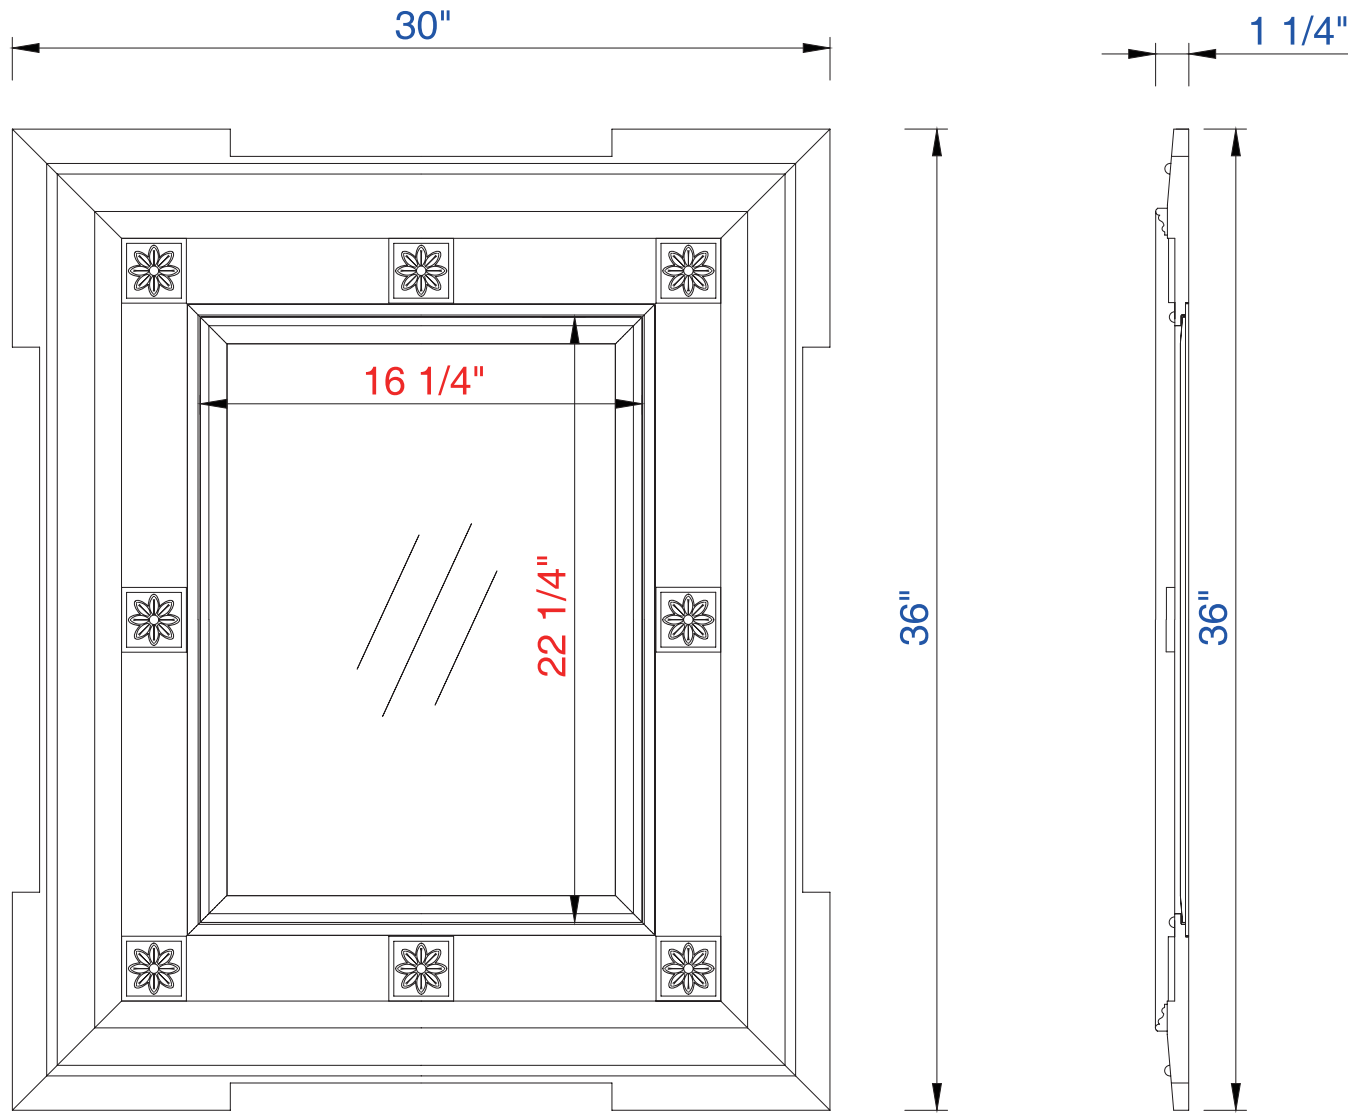

30"

Item Number:
200-M30-ENB

JAMES MARTIN

VANITIES™

Regent 30" Mirror

Diagrams with Dimensions
page 01 of 01

762mm

Item Number:
200-M30-ENB

JAMES MARTIN

VANITIES™

Regent 762mm Mirror

Diagrams with Dimensions
page 01 of 01