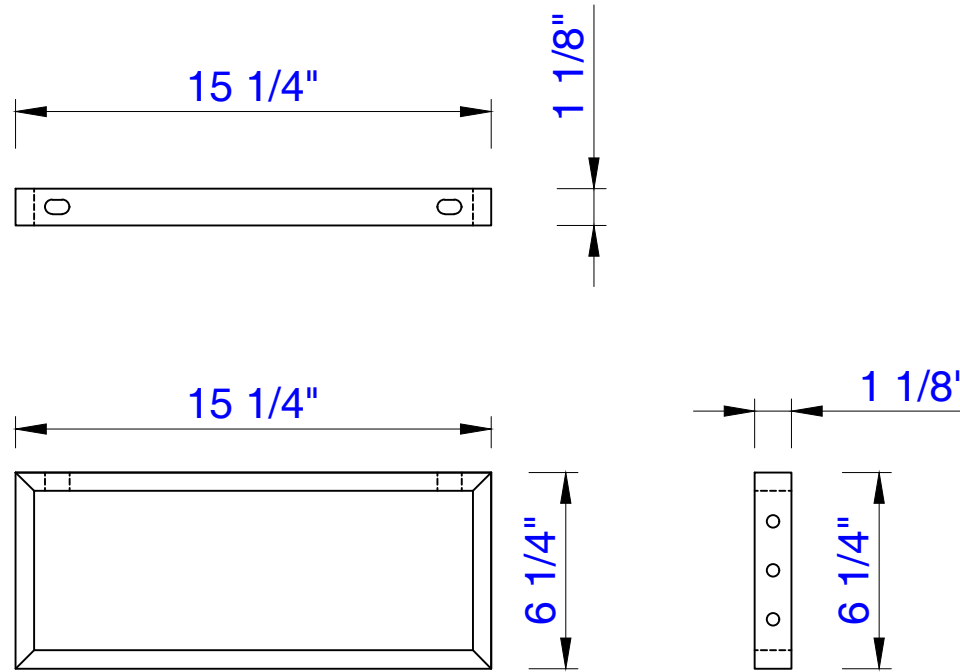

16"

Item Number:
055-BK16-BNK
055-BK16-MBK
055-BK16-RGD

JAMES MARTIN

VANITIES™

Boston 16" Wall Bracket
Diagrams with Dimensions
page 01 of 03

381mm

Item Number:
055-BK16-BNK
055-BK16-MBK
055-BK16-RGD

JAMES MARTIN

VANITIES™

Boston 381mm Wall Bracket
Diagrams with Dimensions
page 01 of 03