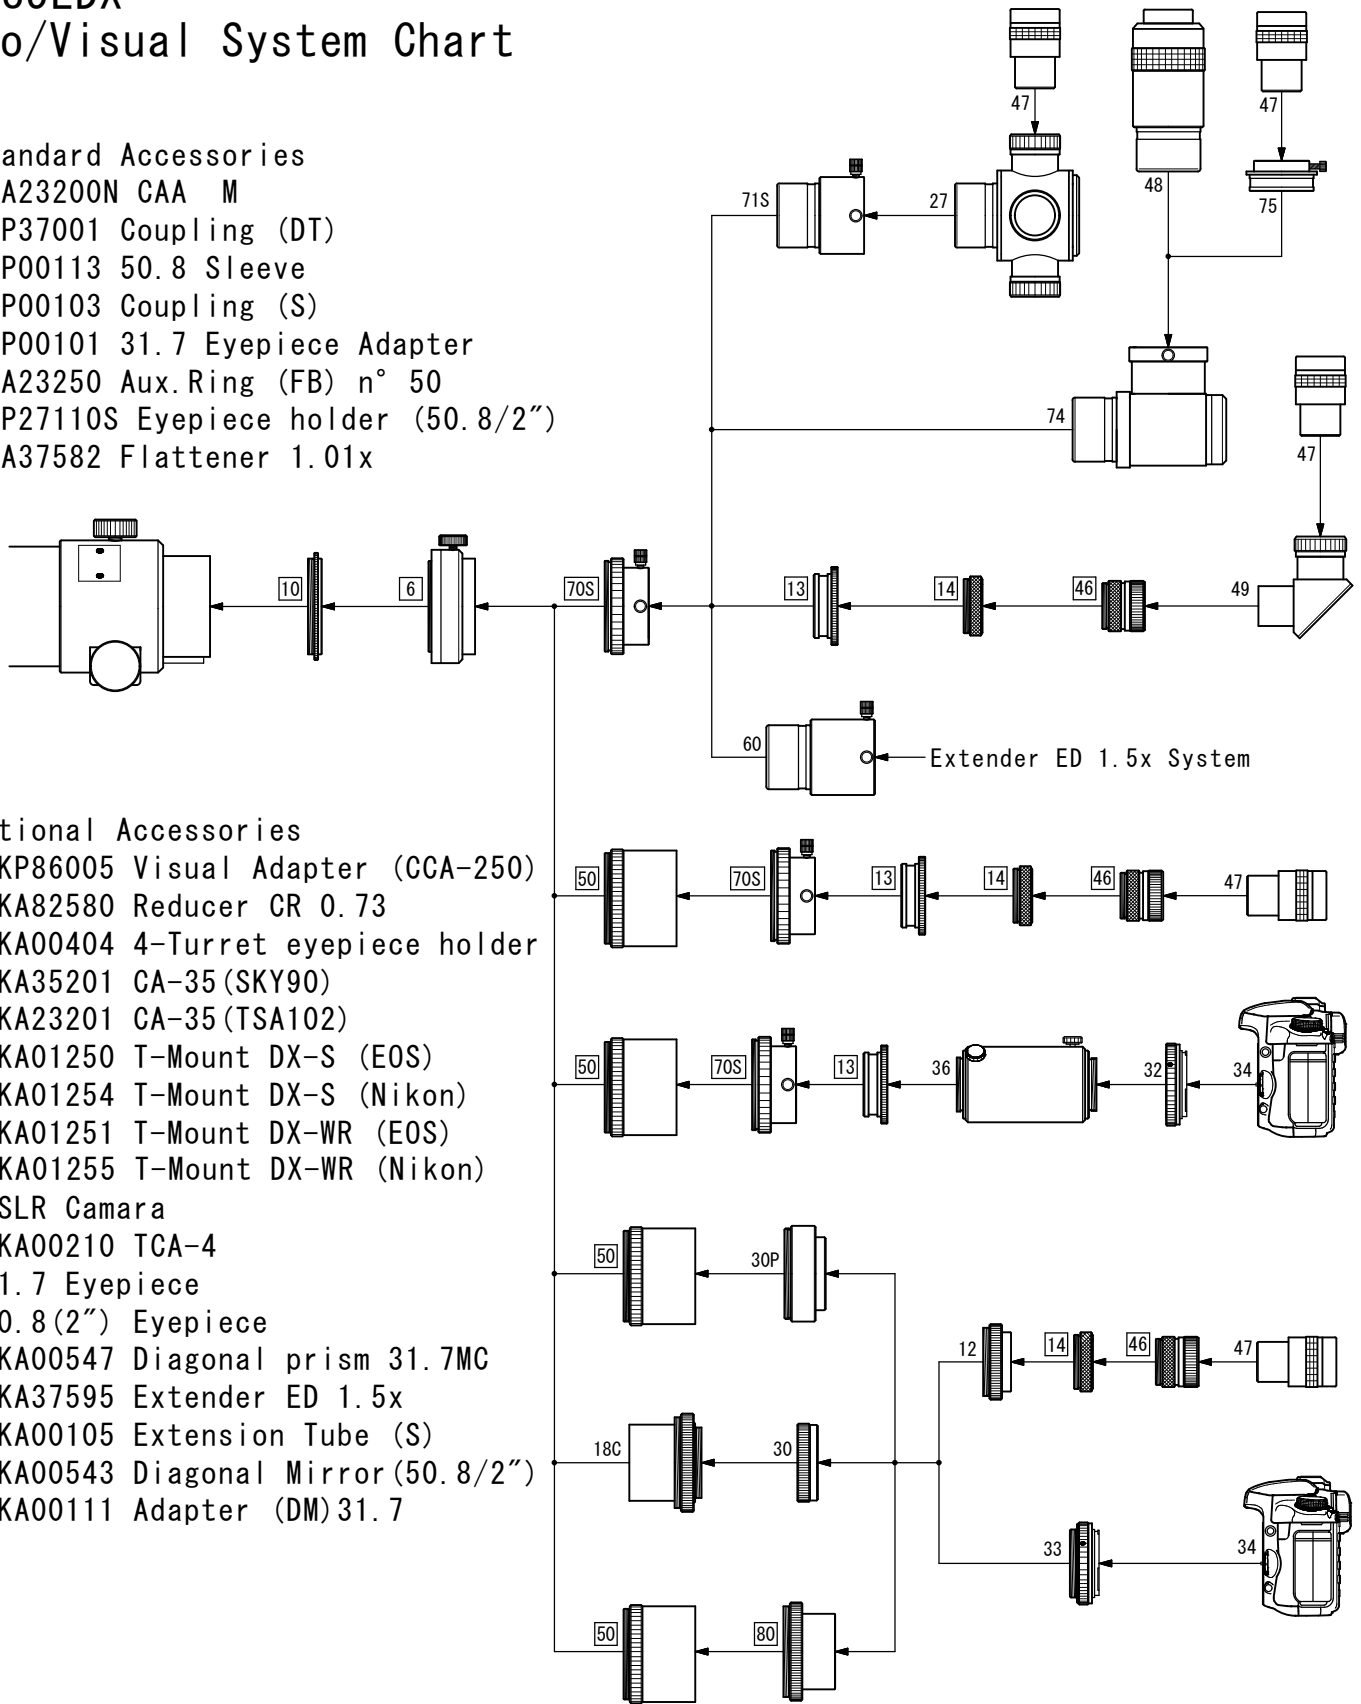

# FSQ-85EDX Photo/Visual System Chart

## ▼ Standard Accessories

- 6. TKA23200N CAA M
- 10. TKP37001 Coupling (DT)
- 13. TKP00113 50.8 Sleeve
- 14. TKP00103 Coupling (S)
- 46. TKP00101 31.7 Eyepiece Adapter
- 50. TKA23250 Aux. Ring (FB) n° 50
- 70S. TKP27110S Eyepiece holder (50.8/2")
- 80. TKA37582 Flattener 1.01x

## ▼ Optional Accessories

- 12. TKP86005 Visual Adapter (CCA-250)
- 18C. TKA82580 Reducer CR 0.73
- 27. TKA00404 4-Turret eyepiece holder
- 30. TKA35201 CA-35 (SKY90)
- 30P. TKA23201 CA-35 (TSA102)
- 32. TKA01250 T-Mount DX-S (EOS)
- TKA01254 T-Mount DX-S (Nikon)
- 33. TKA01251 T-Mount DX-WR (EOS)
- TKA01255 T-Mount DX-WR (Nikon)
- 34. DSLR Camara
- 36. TKA00210 TCA-4
- 47. 31.7 Eyepiece
- 48. 50.8(2") Eyepiece
- 49. TKA00547 Diagonal prism 31.7MC
- 60. TKA37595 Extender ED 1.5x
- 71S. TKA00105 Extension Tube (S)
- 74. TKA00543 Diagonal Mirror (50.8/2")
- 75. TKA00111 Adapter (DM) 31.7