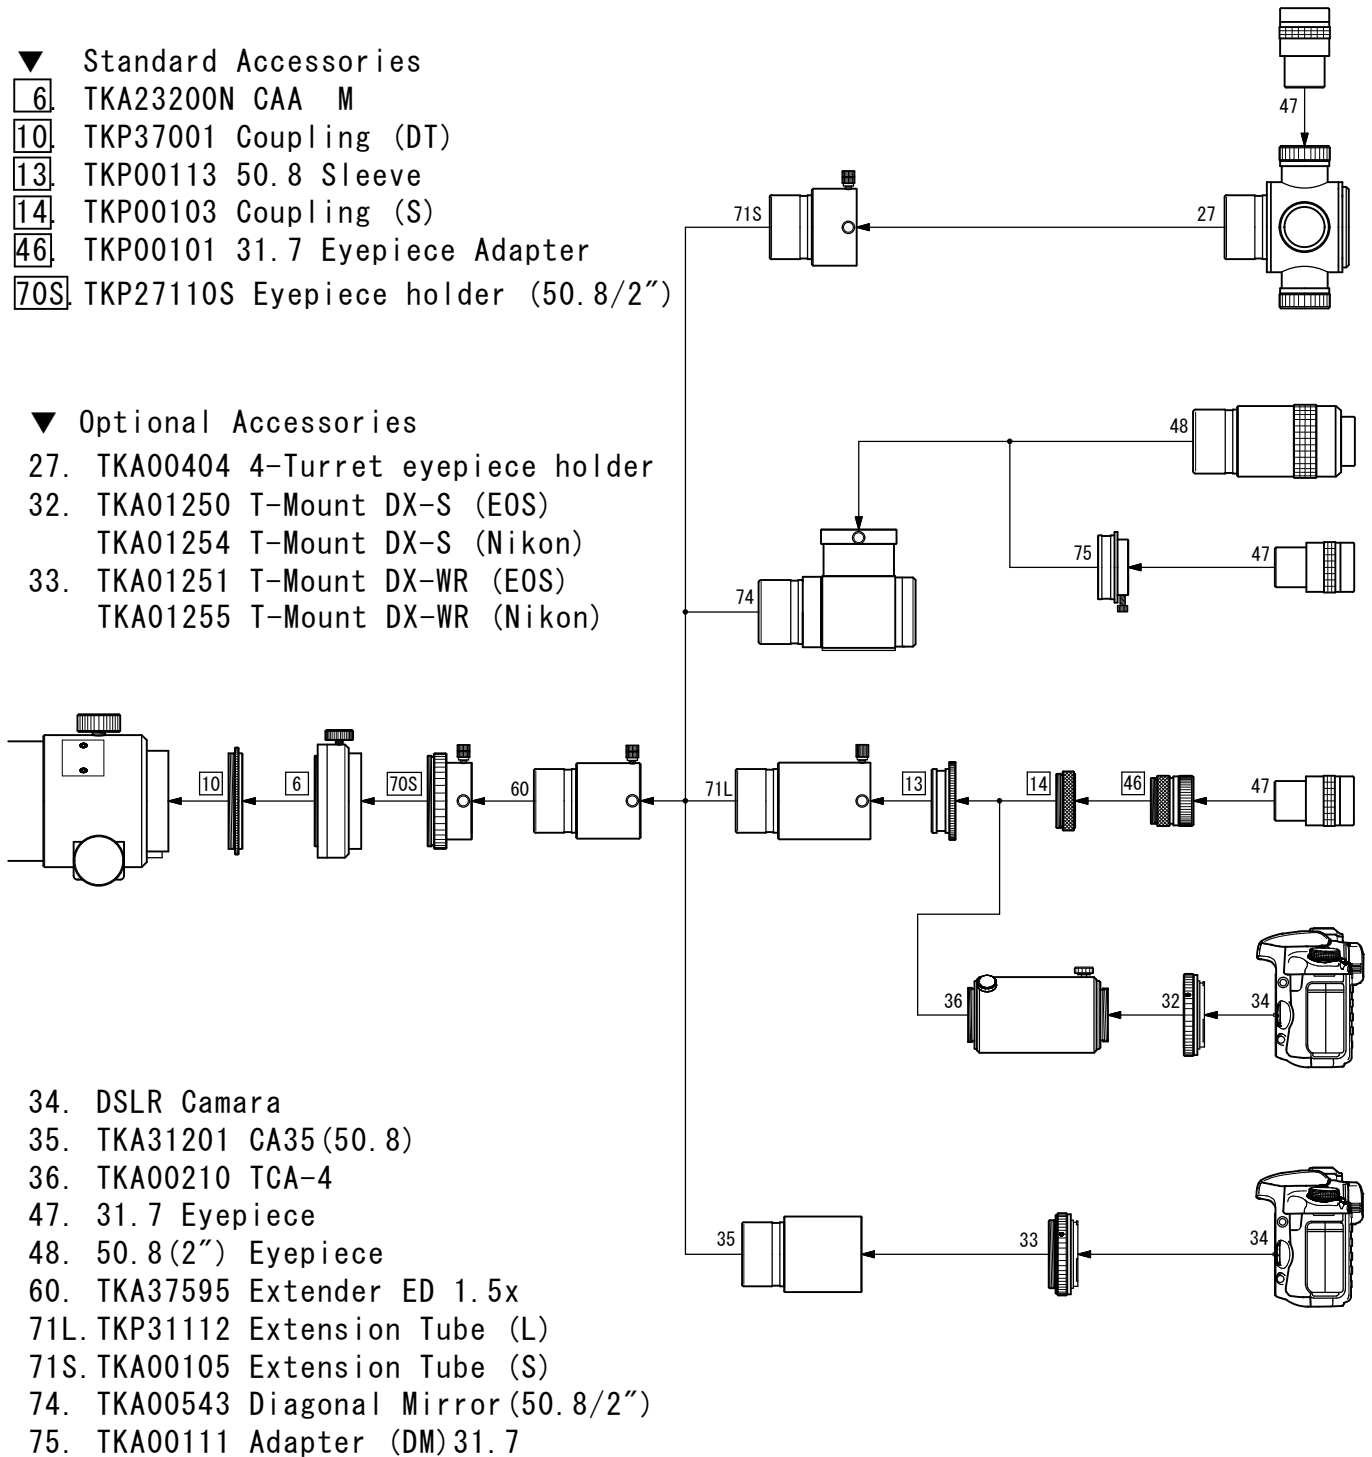

FSQ-85EDX Extender ED 1.5x System Chart

▼ Standard Accessories

- 6 TKA23200N CAA M
- 10 TKP37001 Coupling (DT)
- 13 TKP00113 50.8 Sleeve
- 14 TKP00103 Coupling (S)
- 46 TKP00101 31.7 Eyepiece Adapter
- 70S TKP27110S Eyepiece holder (50.8/2")

▼ Optional Accessories

- 27. TKA00404 4-Turret eyepiece holder
- 32. TKA01250 T-Mount DX-S (EOS)
- TKA01254 T-Mount DX-S (Nikon)
- 33. TKA01251 T-Mount DX-WR (EOS)
- TKA01255 T-Mount DX-WR (Nikon)

- 34. DSLR Camara
- 35. TKA31201 CA35 (50.8)
- 36. TKA00210 TGA-4
- 47. 31.7 Eyepiece
- 48. 50.8 (2") Eyepiece
- 60. TKA37595 Extender ED 1.5x
- 71L. TKP31112 Extension Tube (L)
- 71S. TKA00105 Extension Tube (S)
- 74. TKA00543 Diagonal Mirror (50.8/2")
- 75. TKA00111 Adapter (DM) 31.7