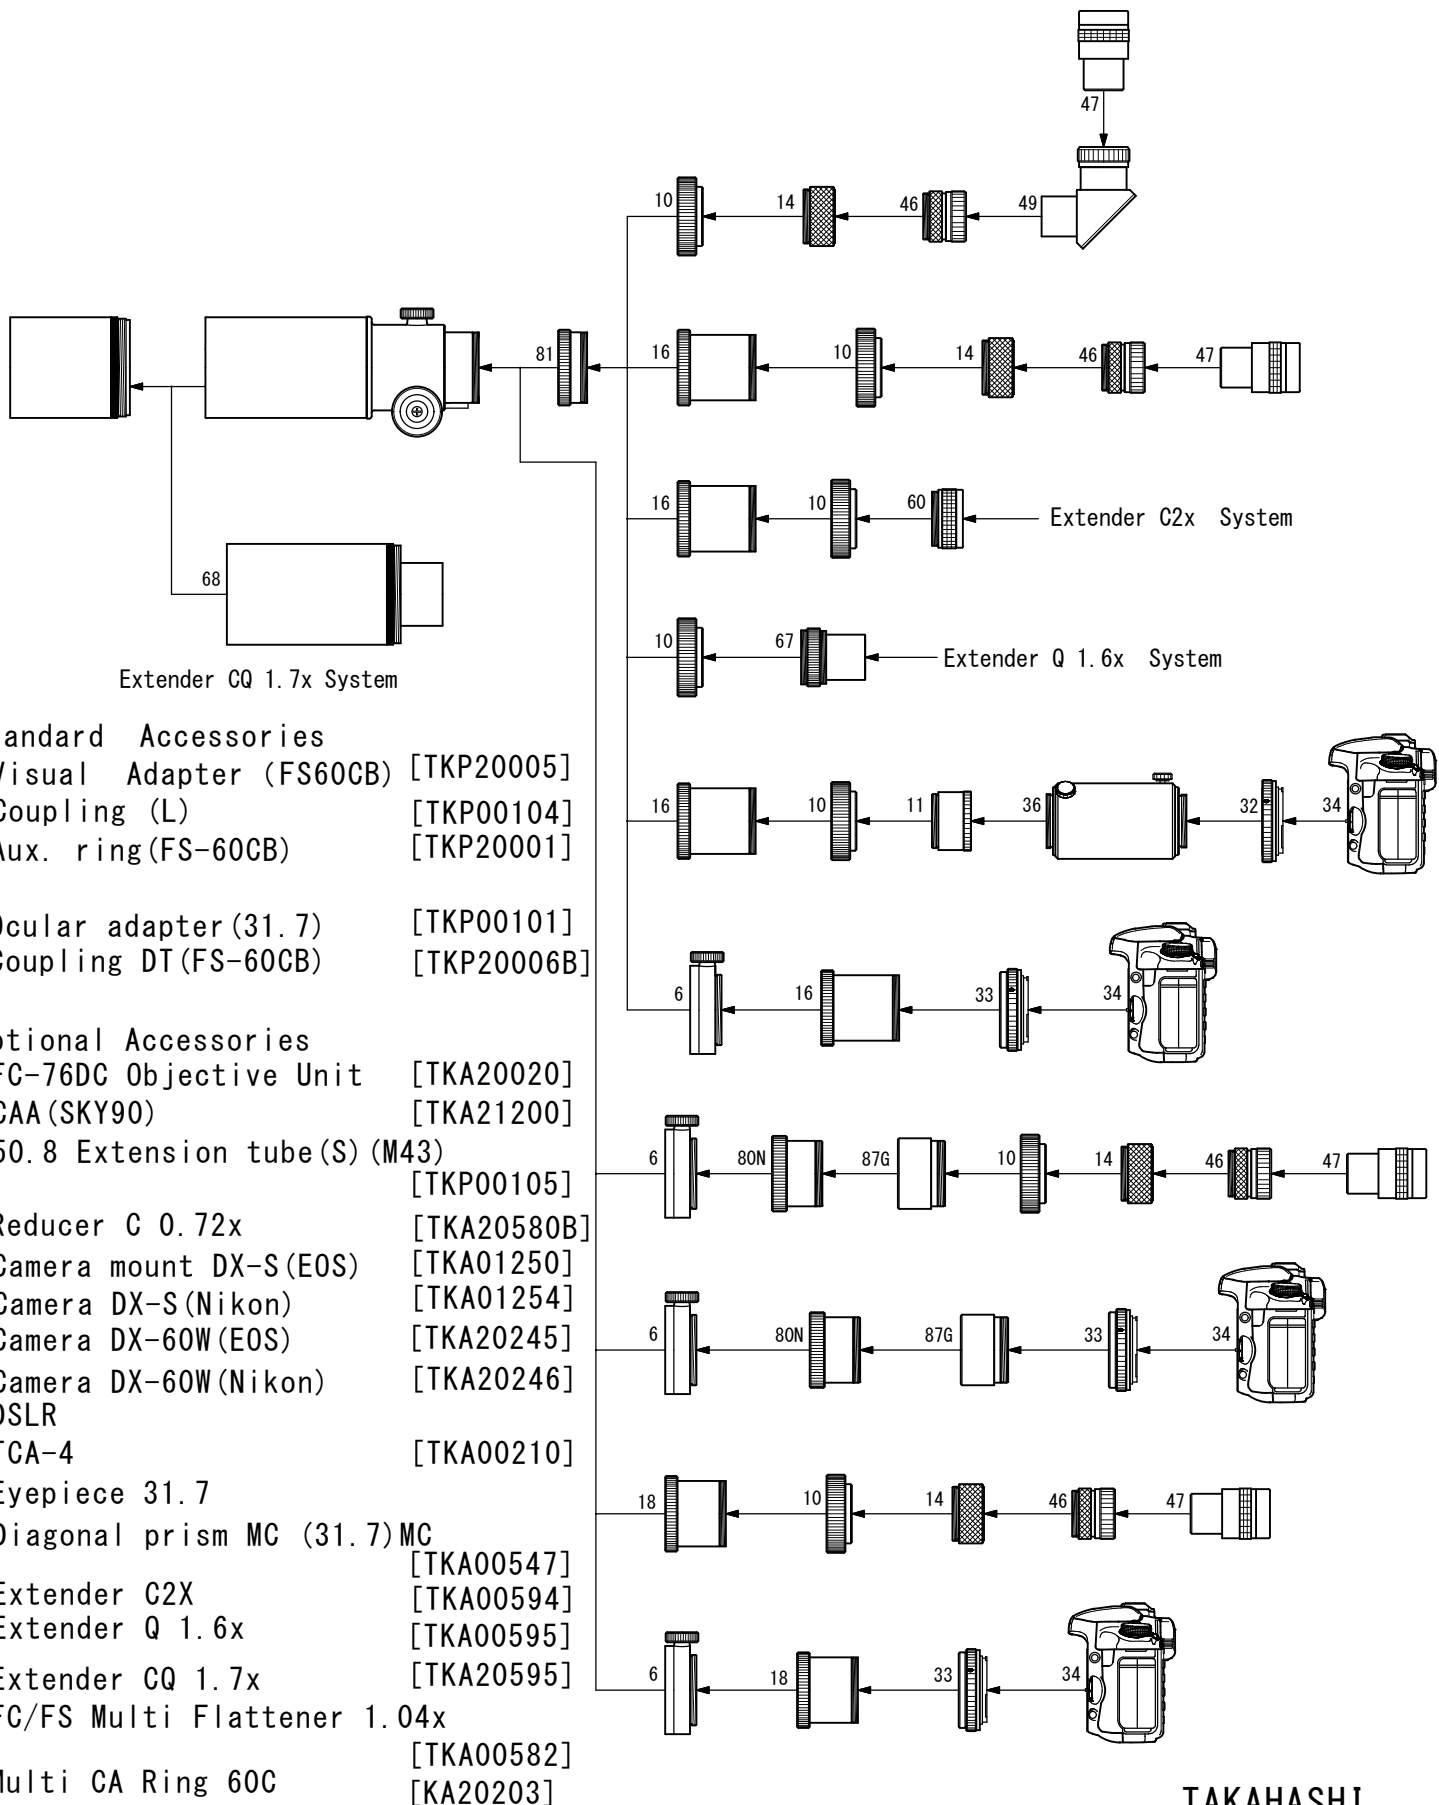

FS-60CB Photo/Visual System Chart

TAKAHASHI

FS - 60CB Extender CZX System Chart

- 10. Visual adapter [TKP20005]
- 11. Extension tube (S) [TKP00105]
- 14. Coupling (L) [TKP00104]
- 16. AUX. ring [TKP20001]
- 32. T-mount
- 34. 35mm SLR/DSLR camera
- 35. CA35 [TKA00205]
- 36. TCA-4 [TKA00210]
- 38. 30.5mm filter
- 46. Ocular adapter (31.7mm) [TKP00101]
- 47. Ocular (31.7mm) [TKA00541]
- 49. Diagonal Prism (31.7mm) [TKA00541]
- 60. Extender CZX [TKA00594]
- 81. Coupling(DT) (FS-60CB) [TKP20006B]

FS - 60CB Extender-Q 1.6X System Chart

- 10. Visual adapter [TKP20005]
- 32. T-mount
- 34. 35mm camera
- 36. TCA-4(31.7mm) [TKA00210]
- 46. Ocular adapter (31.7mm) [TKP00101]
- 47. Ocular (31.7mm)
- 48. Ocular (50.8mm) [TKA00530]
- 49. Diagonal prism(31.7mm)[TKA00541]
- 61-A. Vari-tube(L) [TKA00586]
- 61-B. Vari-tube(S) [TKA00587]
- 62. Adapter (EX-Q) [TKA00588]

- 65. EC Ring [TKA00590]
- 66. 50.8 adapter (EX-Q) [TKA00596]
- 67-62. Extender-Q 1.6X [TKA00595]
- 71. Extension tube (50.8) [TKP27112]
- 74. Diagonal mirror [TKA00543]
- 75. Adapter(DM) [TKA00111]
- 81. Coupling (DT) (FS-60CB) [TKP20006B]
- 86. CCD