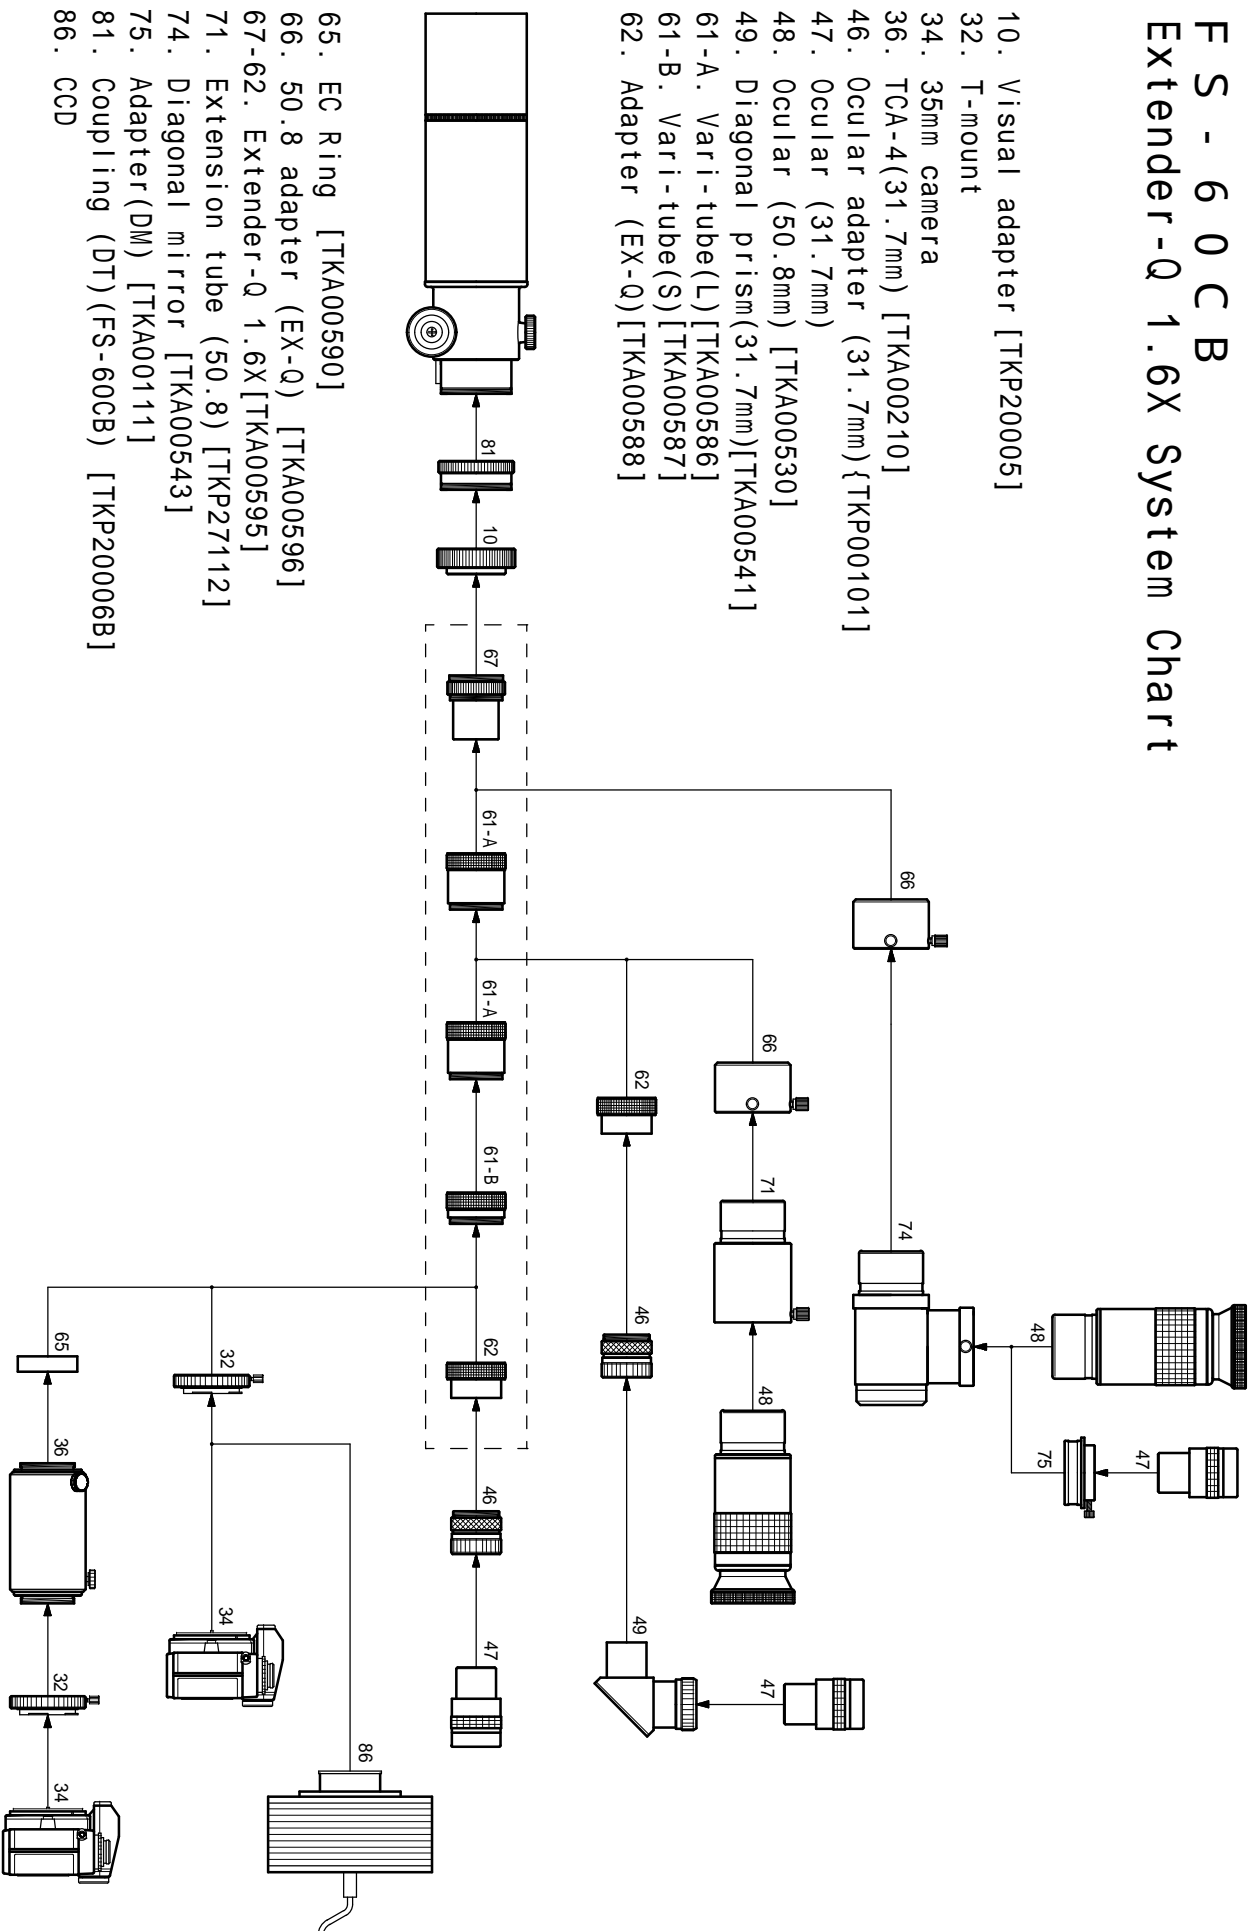

FS-60CB Photo/Visual System Chart

TAKAHASHI

FS - 60CB Extender CZX System Chart

- 10. Visual adapter [TKP20005]
- 11. Extension tube (S) [TKP00105]
- 14. Coupling (L) [TKP00104]
- 16. AUX. ring [TKP20001]
- 32. T-mount
- 34. 35mm SLR/DSLR camera
- 35. CA35 [TKA00205]
- 36. TCA-4 [TKA00210]
- 38. 30.5mm filter
- 46. Ocular adapter (31.7mm) [TKP00101]
- 47. Ocular (31.7mm) [TKA00541]
- 49. Diagonal Prism (31.7mm) [TKA00541]
- 60. Extender CZX [TKA00594]
- 81. Coupling(DT) (FS-60CB) [TKP20006B]

FS - 60CB Extender-Q 1.6X System Chart

- 10. Visual adapter [TKP20005]
- 32. T-mount
- 34. 35mm camera
- 36. TCA-4(31.7mm) [TKA00210]
- 46. Ocular adapter (31.7mm) [TKP00101]
- 47. Ocular (31.7mm)
- 48. Ocular (50.8mm) [TKA00530]
- 49. Diagonal prism(31.7mm)[TKA00541]
- 61-A. Vari-tube(L) [TKA00586]
- 61-B. Vari-tube(S) [TKA00587]
- 62. Adapter (EX-Q) [TKA00588]

- 65. EC Ring [TKA00590]
- 66. 50.8 adapter (EX-Q) [TKA00596]
- 67-62. Extender-Q 1.6X [TKA00595]
- 71. Extension tube (50.8) [TKP27112]
- 74. Diagonal mirror [TKA00543]
- 75. Adapter(DM) [TKA00111]
- 81. Coupling (DT) (FS-60CB) [TKP20006B]
- 86. CCD