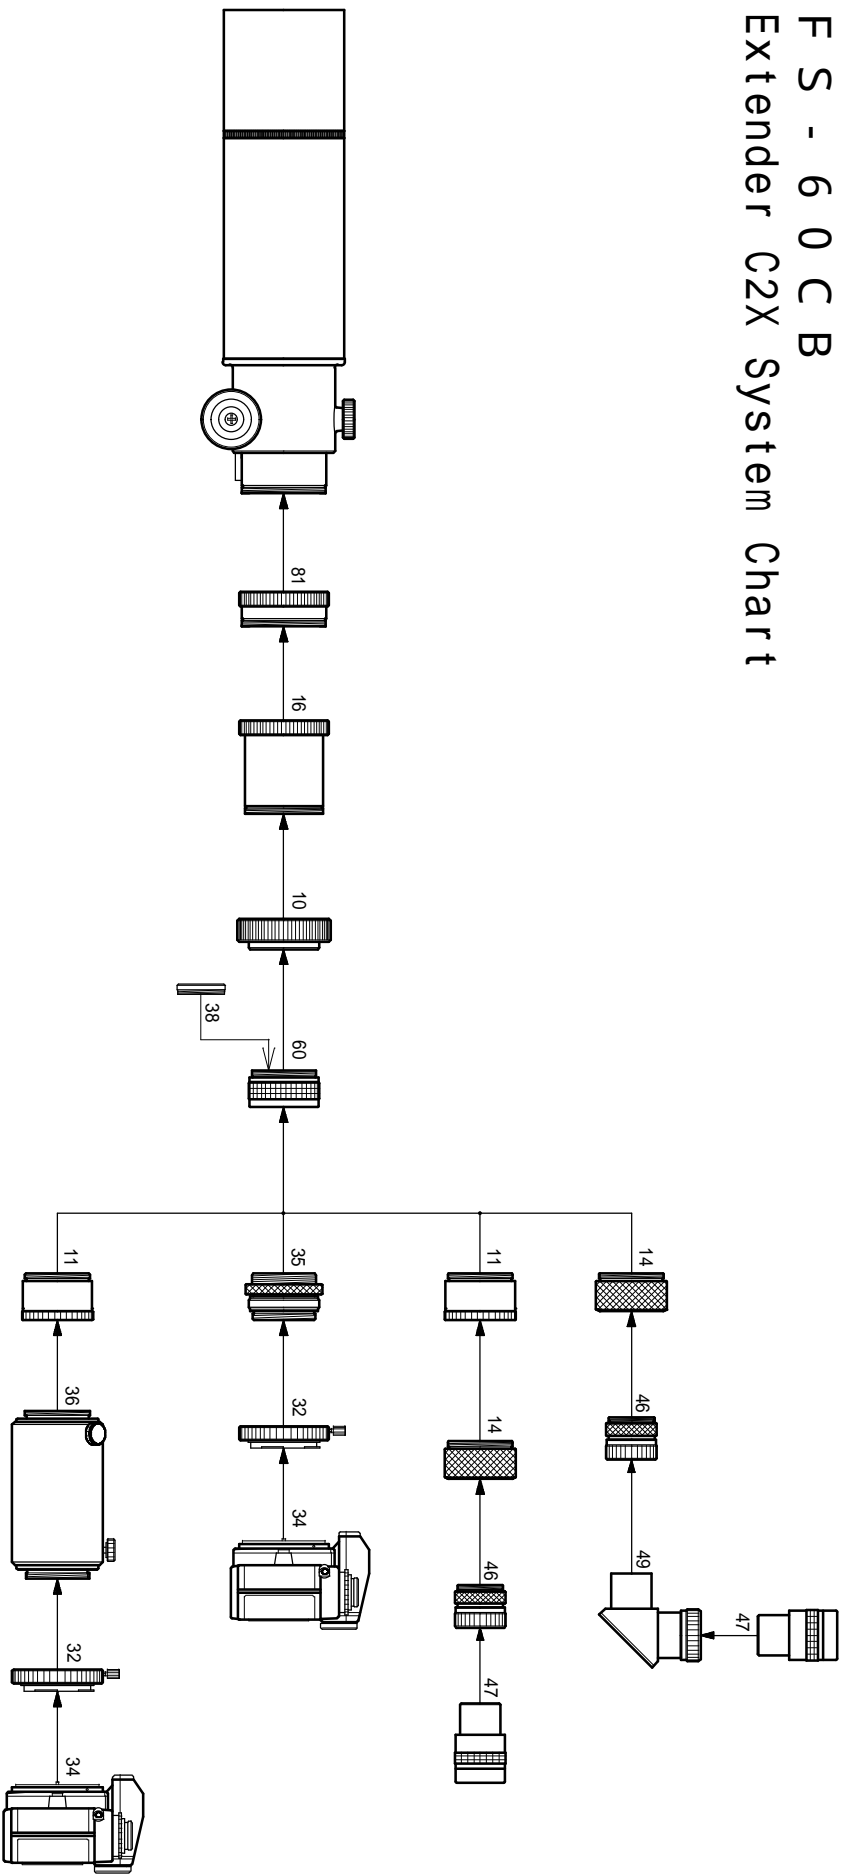

FS-60CB Photo/Visual System Chart

TAKAHASHI

FS - 60CB Extender CZX System Chart

- 10. Visual adapter [TKP20005]
- 11. Extension tube (S) [TKP00105]
- 14. Coupling (L) [TKP00104]
- 16. AUX. ring [TKP20001]
- 32. T-mount
- 34. 35mm SLR/DSLR camera
- 35. CA35 [TKA00205]
- 36. TCA-4 [TKA00210]
- 38. 30.5mm filter
- 46. Ocular adapter (31.7mm) [TKP00101]
- 47. Ocular (31.7mm) [TKA00541]
- 49. Diagonal Prism (31.7mm) [TKA00541]
- 60. Extender CZX [TKA00594]
- 81. Coupling(DT) (FS-60CB) [TKP20006B]

FS - 60CB Extender-Q 1.6X System Chart

- 10. Visual adapter [TKP20005]
- 32. T-mount
- 34. 35mm camera
- 36. TCA-4(31.7mm) [TKA00210]
- 46. Ocular adapter (31.7mm) [TKP00101]
- 47. Ocular (31.7mm)
- 48. Ocular (50.8mm) [TKA00530]
- 49. Diagonal prism(31.7mm)[TKA00541]
- 61-A. Vari-tube(L) [TKA00586]
- 61-B. Vari-tube(S) [TKA00587]
- 62. Adapter (EX-Q) [TKA00588]

- 65. EC Ring [TKA00590]
- 66. 50.8 adapter (EX-Q) [TKA00596]
- 67-62. Extender-Q 1.6X [TKA00595]
- 71. Extension tube (50.8) [TKP27112]
- 74. Diagonal mirror [TKA00543]
- 75. Adapter(DM) [TKA00111]
- 81. Coupling (DT) (FS-60CB) [TKP20006B]
- 86. CCD